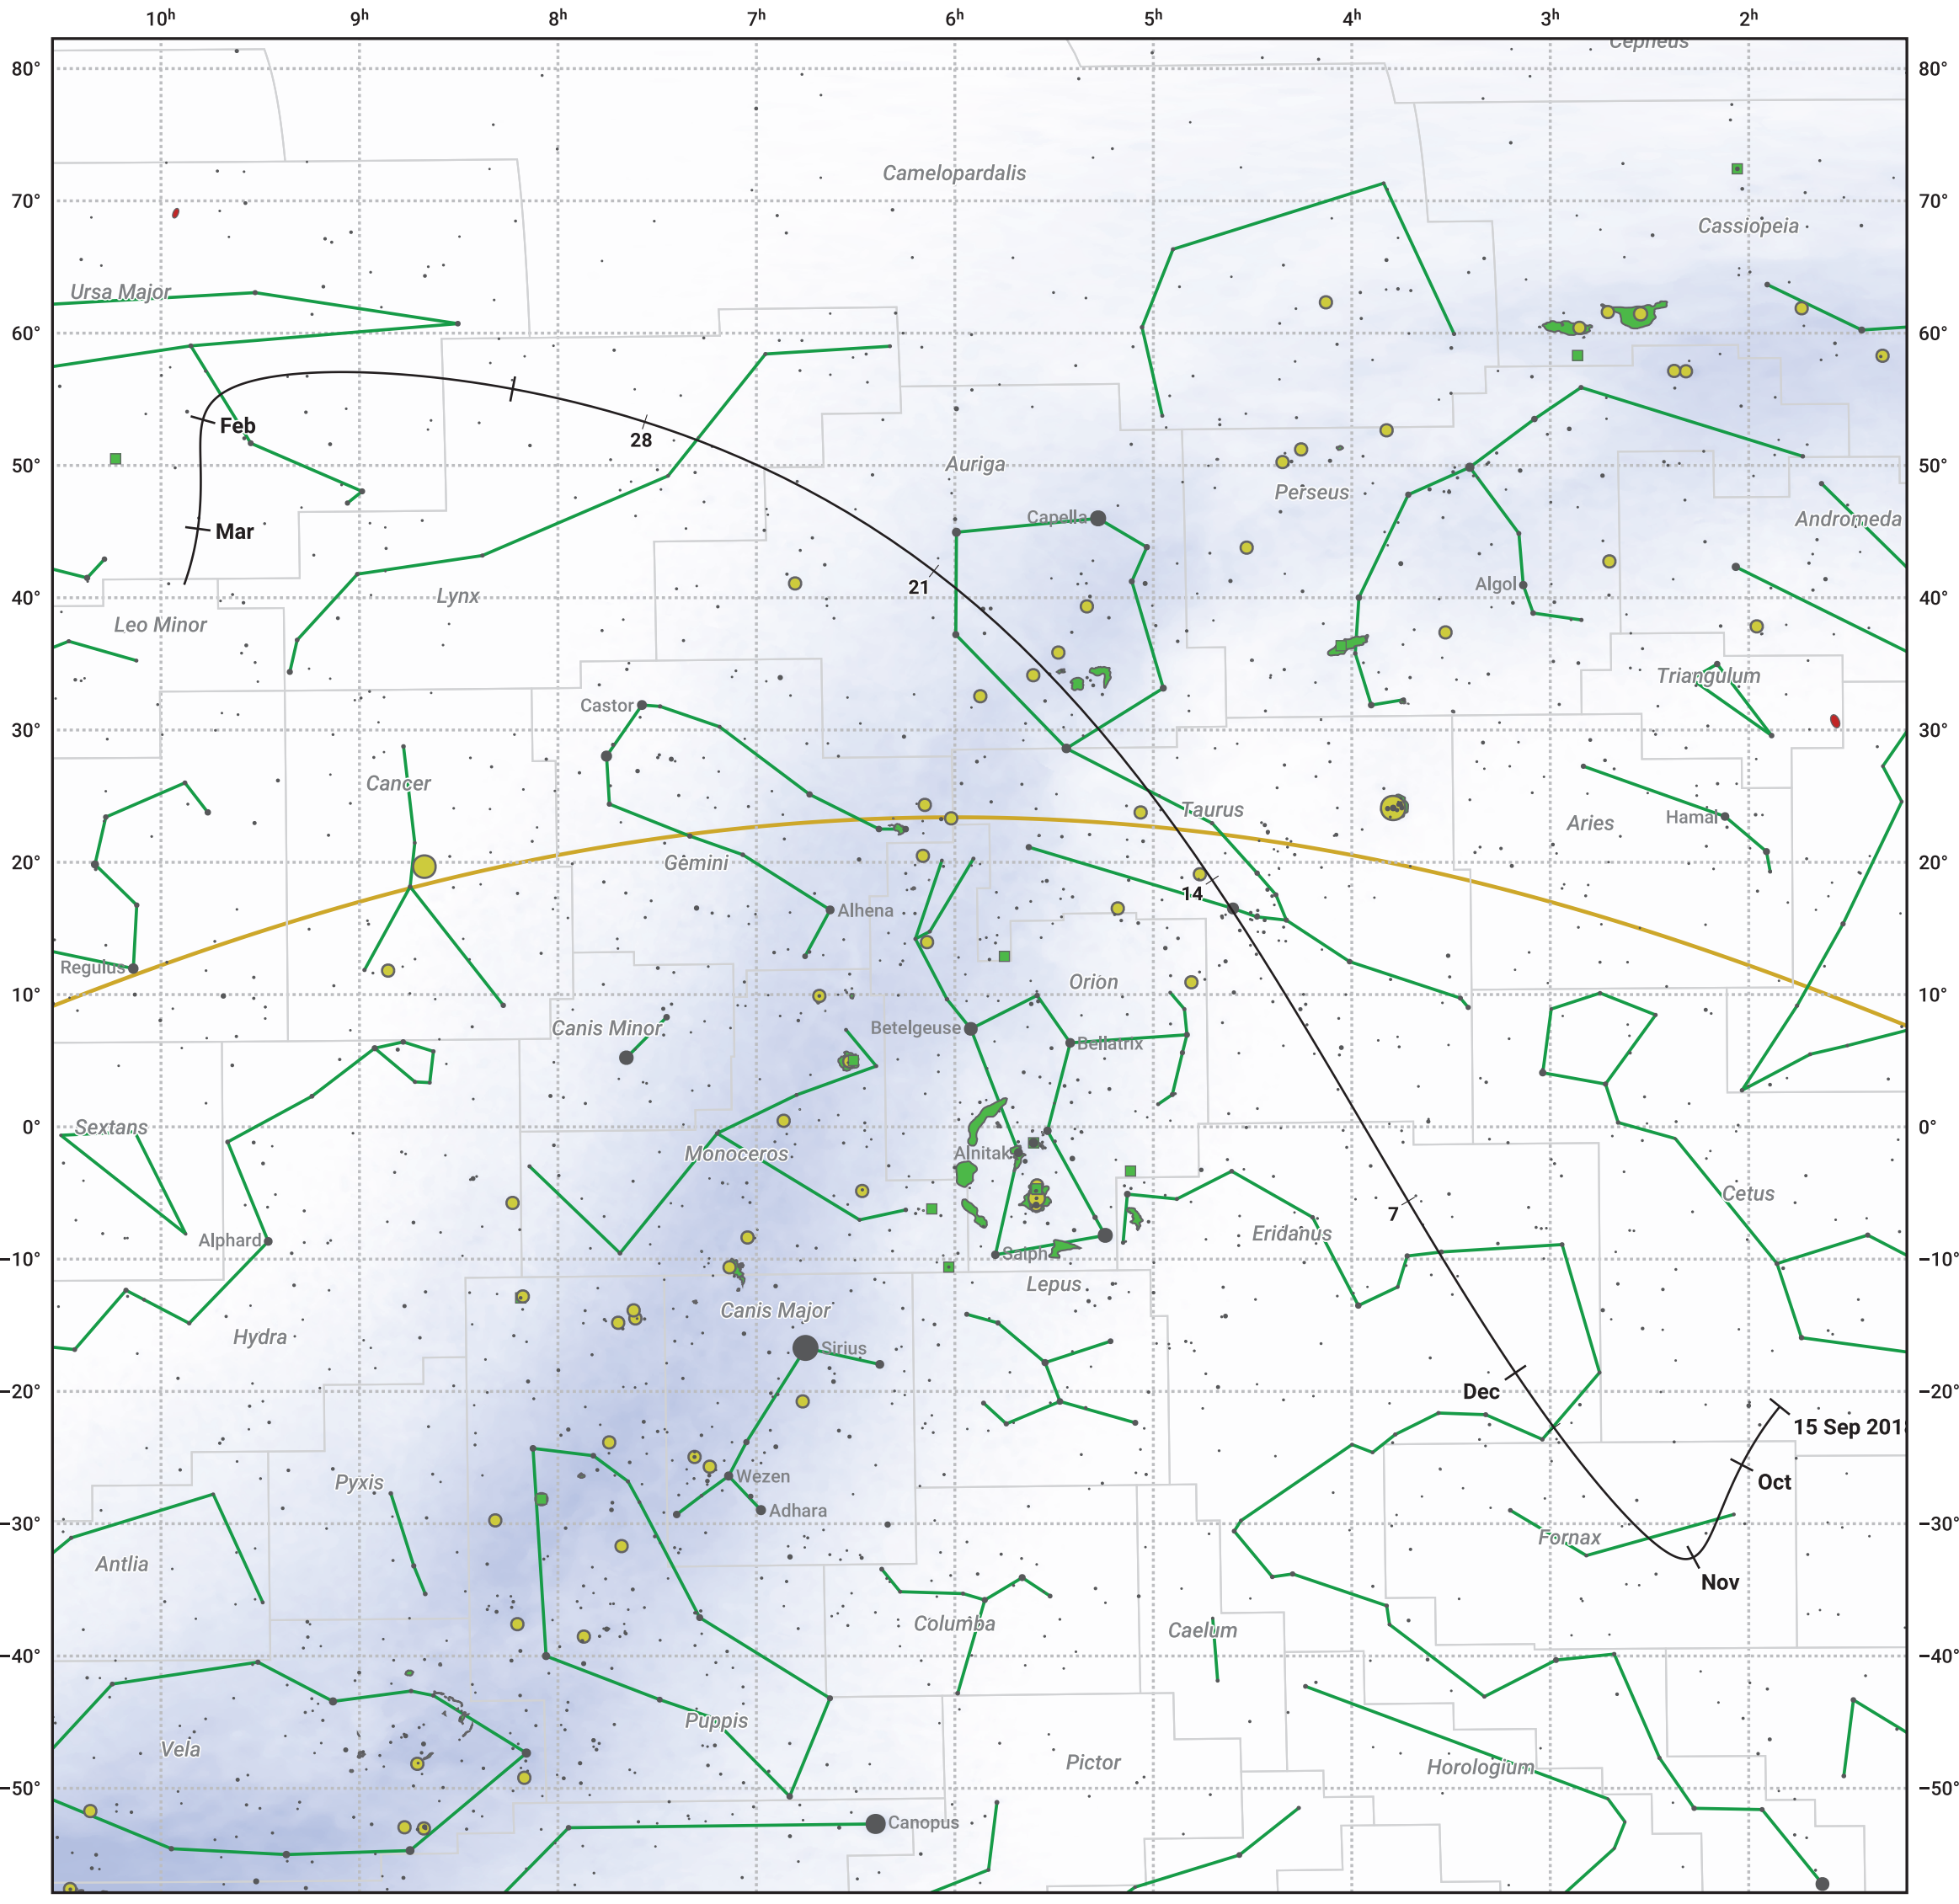

The path of 46P/Wirtanen starting on 15 Sep 2018

© Dominic Ford 2011–2024. Date markers placed at midnight UTC. Downloaded from <https://in-the-sky.org>

Magnitude scale: 6.0 5.0 4.0 3.0 2.0 1.0 0.0 -1.0 -2.0

- Ecliptic Plane
- Galaxy
- Bright nebula
- Open cluster
- Globular cluster

Date	Mag
2018 Sep 29	9.5
2018 Oct 12	8.5
2018 Oct 25	7.5
2018 Nov 1	6.9
2018 Nov 7	6.4
2018 Nov 19	5.3
2018 Nov 30	4.3
2018 Dec 13	3.3
2018 Dec 28	4.3
2019 Jan 1	4.7
2019 Jan 7	5.4
2019 Jan 18	6.4
2019 Jan 30	7.5
2019 Feb 11	8.5
2019 Feb 24	9.6
2019 Mar 1	10.0
2019 Mar 9	10.6