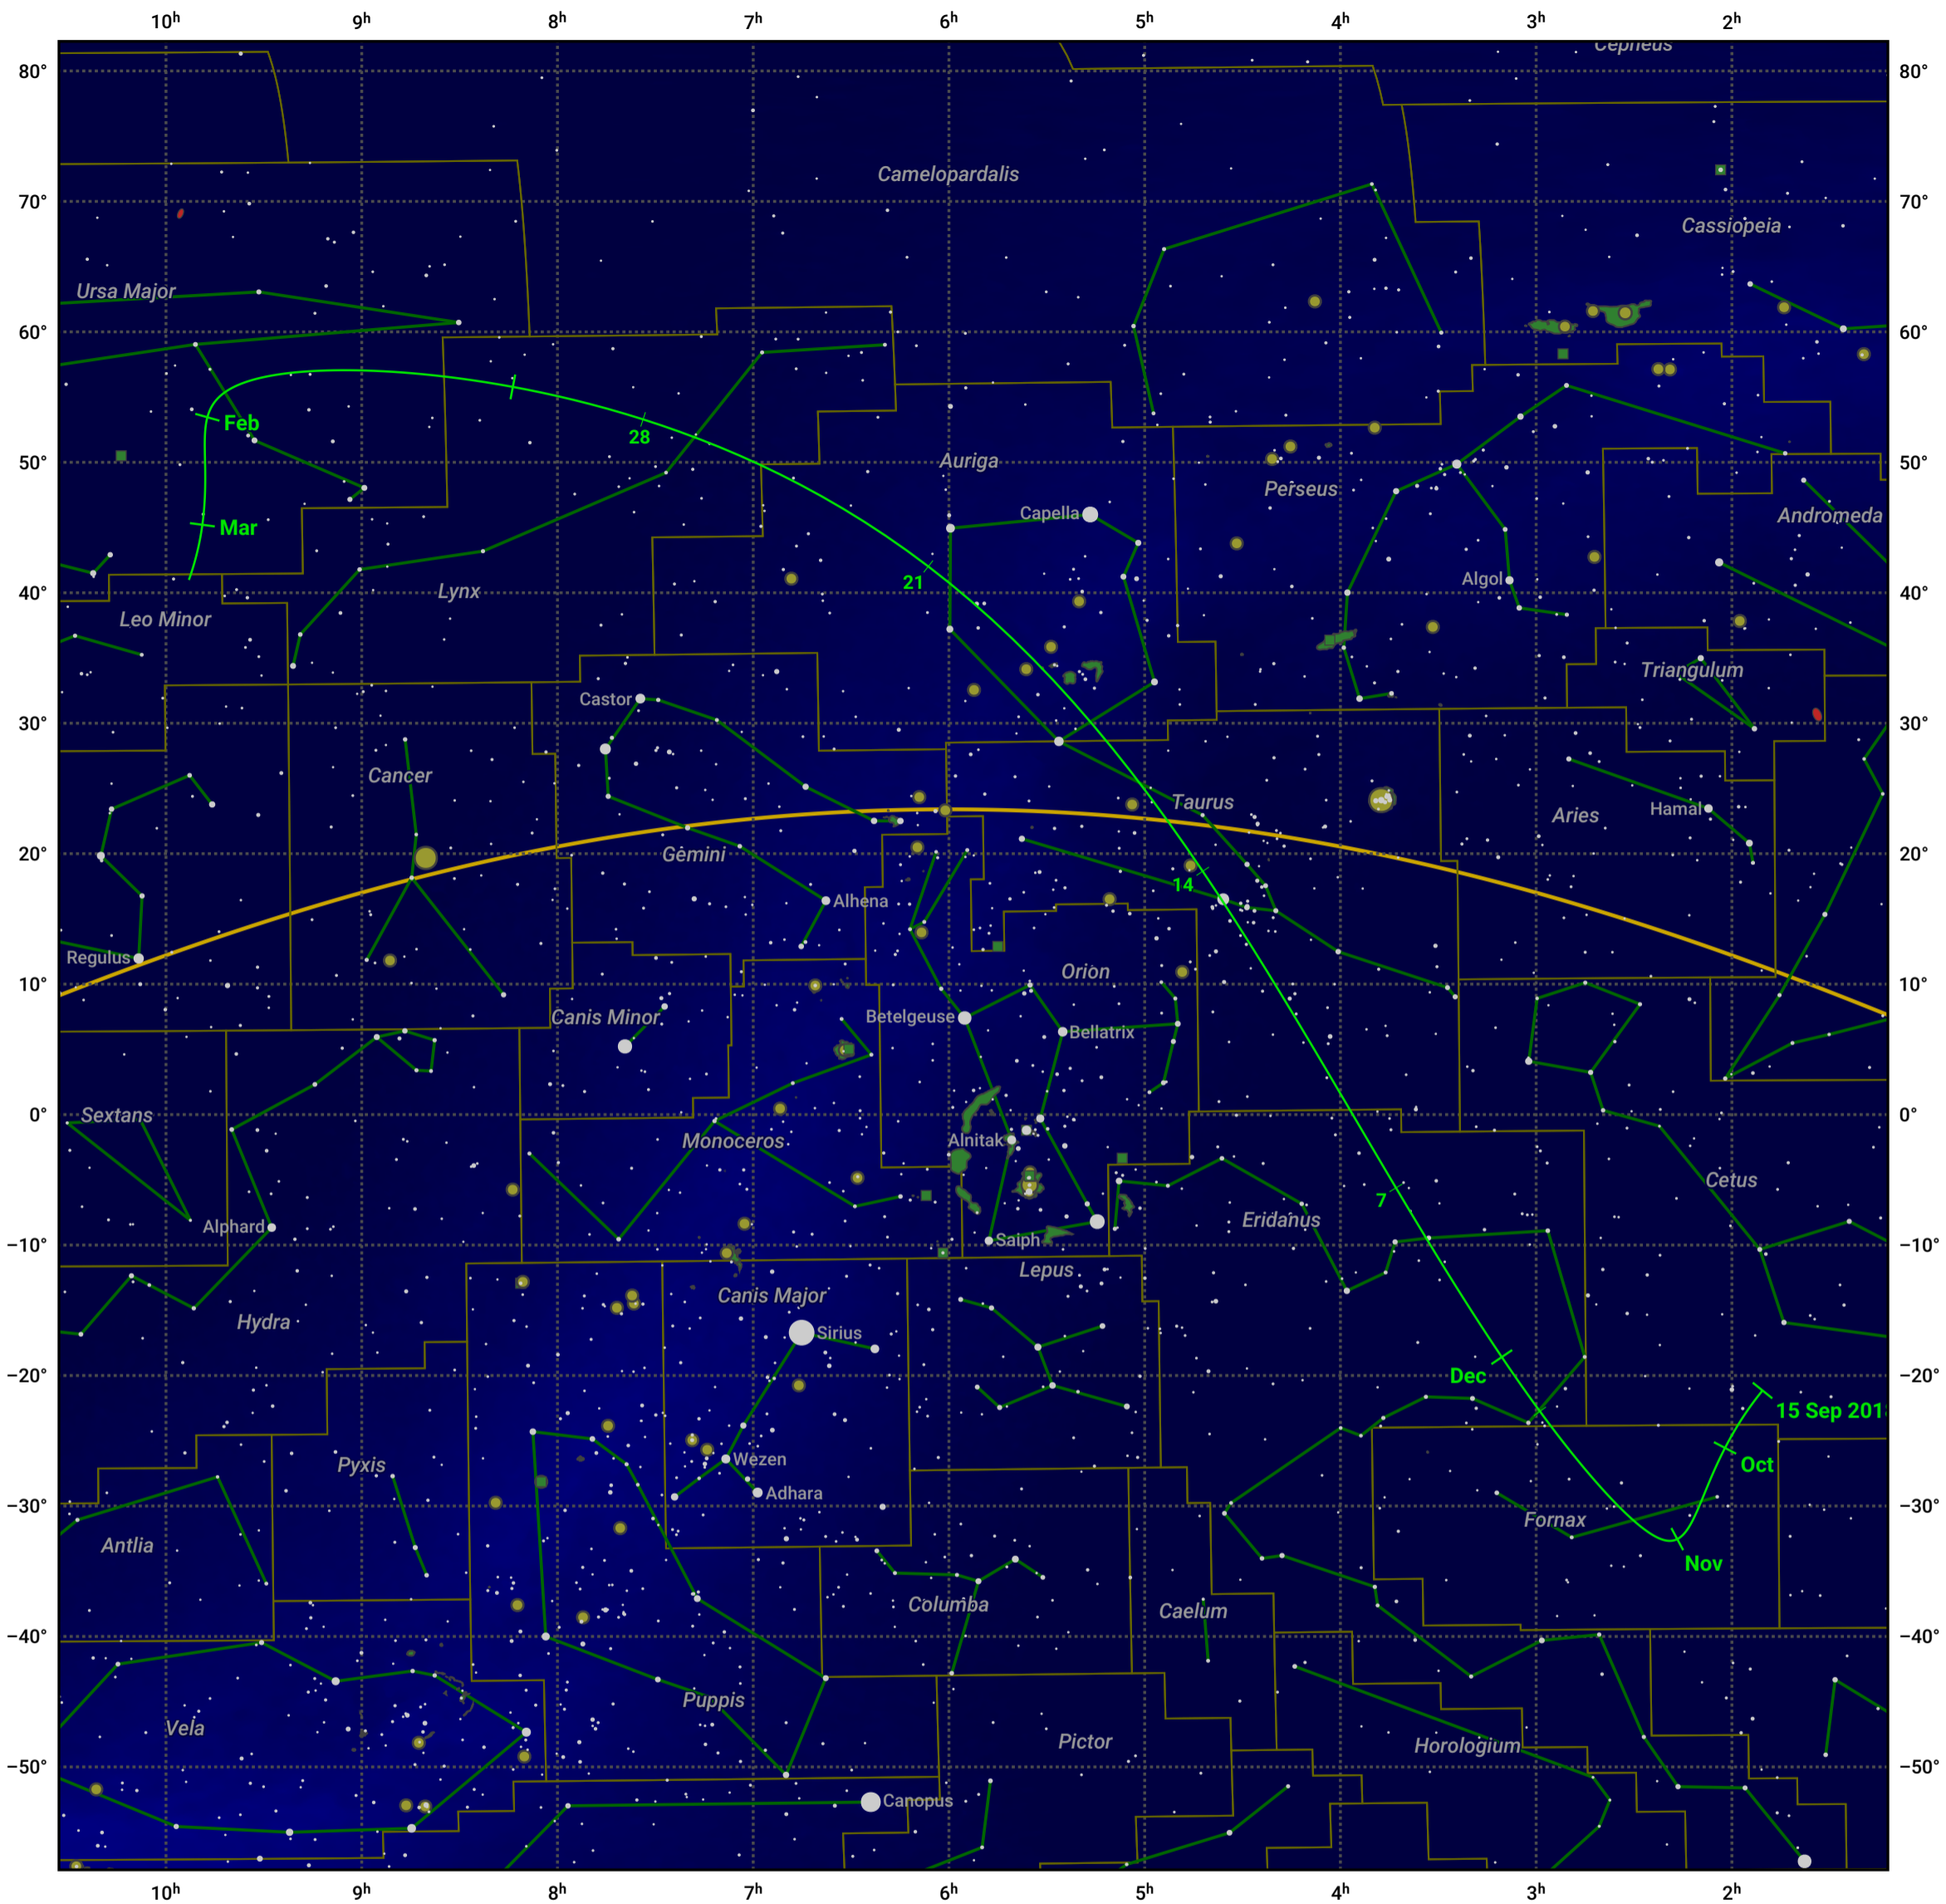

The path of 46P/Wirtanen starting on 15 Sep 2018

© Dominic Ford 2011–2024. Date markers placed at midnight UTC. Downloaded from <https://in-the-sky.org>

Magnitude scale: 6.0 5.0 4.0 3.0 2.0 1.0 0.0 -1.0 -2.0

— Ecliptic Plane

Galaxy Bright nebula Open cluster Globular cluster

Date	Mag
2018 Sep 29	9.5
2018 Oct 12	8.5
2018 Oct 25	7.5
2018 Nov 1	6.9
2018 Nov 7	6.4
2018 Nov 19	5.3
2018 Nov 30	4.3
2018 Dec 13	3.3
2018 Dec 28	4.3
2019 Jan 1	4.7
2019 Jan 7	5.4
2019 Jan 18	6.4
2019 Jan 30	7.5
2019 Feb 11	8.5
2019 Feb 24	9.6
2019 Mar 1	10.0
2019 Mar 9	10.6