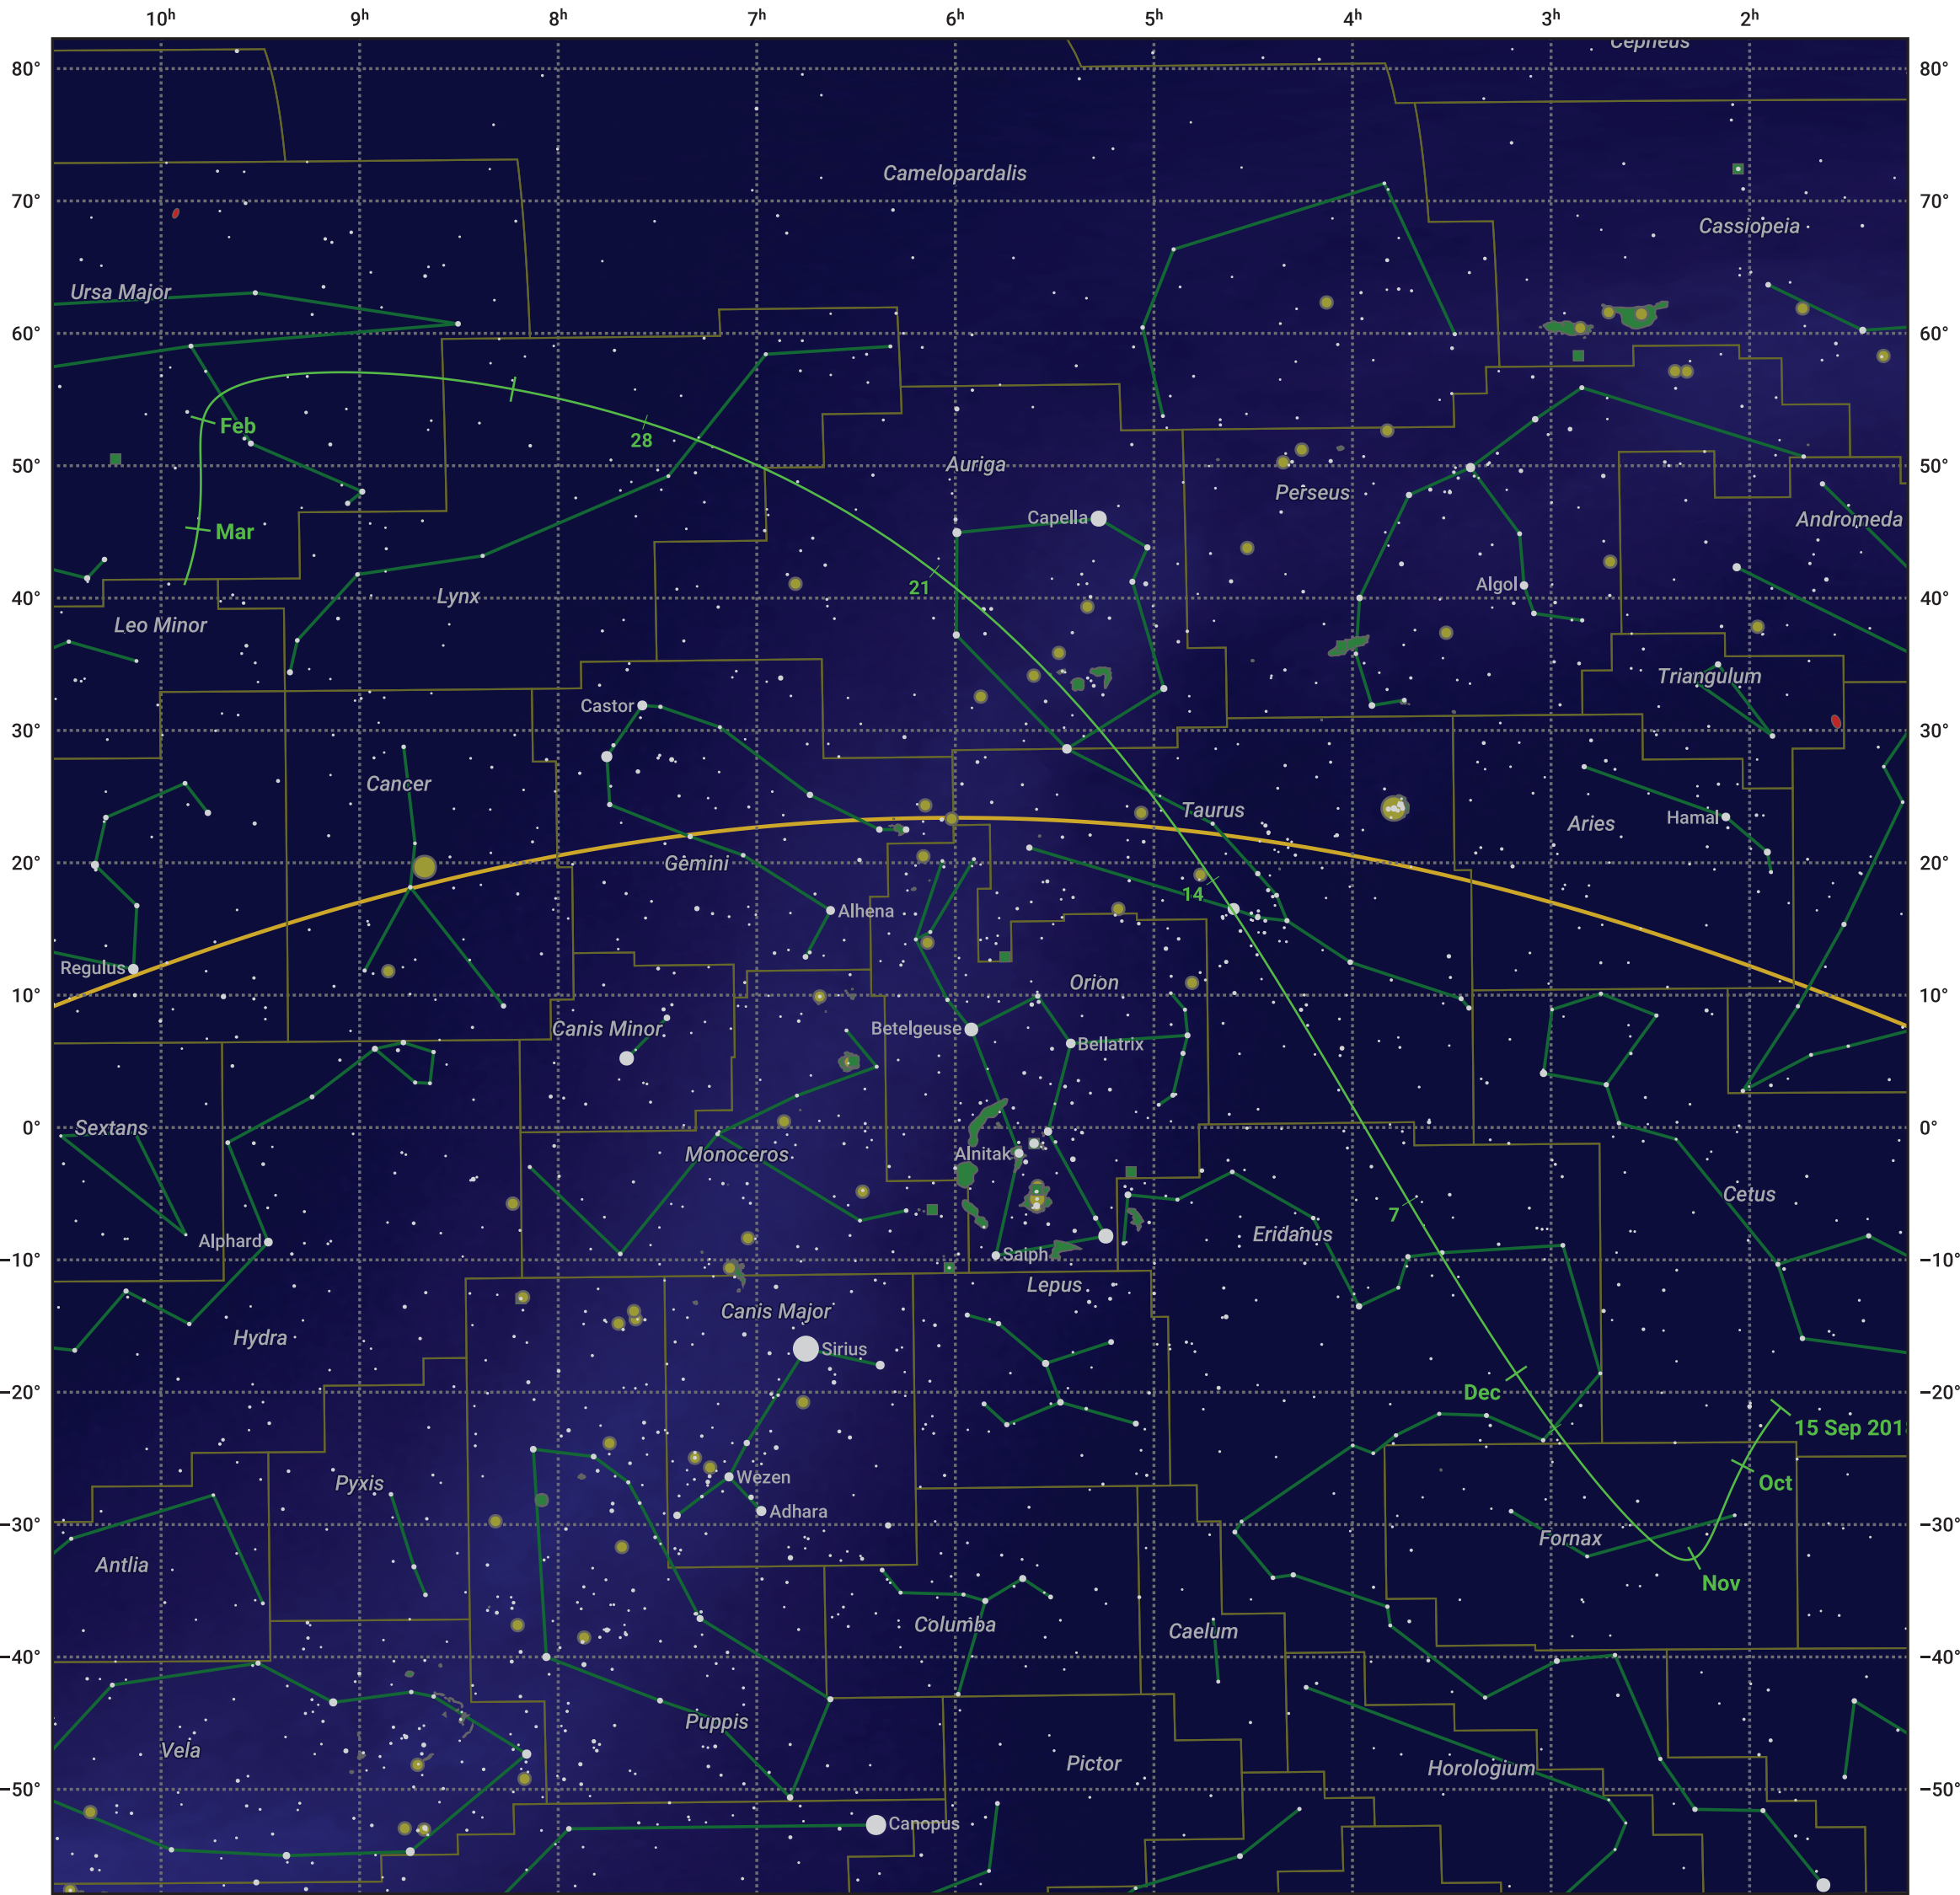

The path of 46P/Wirtanen starting on 15 Sep 2018

© Dominic Ford 2011–2024. Date markers placed at midnight UTC. Downloaded from <https://in-the-sky.org>

Magnitude scale: 6.0 5.0 4.0 3.0 2.0 1.0 0.0 -1.0 -2.0

— Ecliptic Plane

Galaxy Bright nebula Open cluster Globular cluster

Date	Mag
2018 Sep 29	9.5
2018 Oct 12	8.5
2018 Oct 25	7.5
2018 Nov 1	6.9
2018 Nov 7	6.4
2018 Nov 19	5.3
2018 Nov 30	4.3
2018 Dec 13	3.3
2018 Dec 28	4.3
2019 Jan 1	4.7
2019 Jan 7	5.4
2019 Jan 18	6.4
2019 Jan 30	7.5
2019 Feb 11	8.5
2019 Feb 24	9.6
2019 Mar 1	10.0
2019 Mar 9	10.6