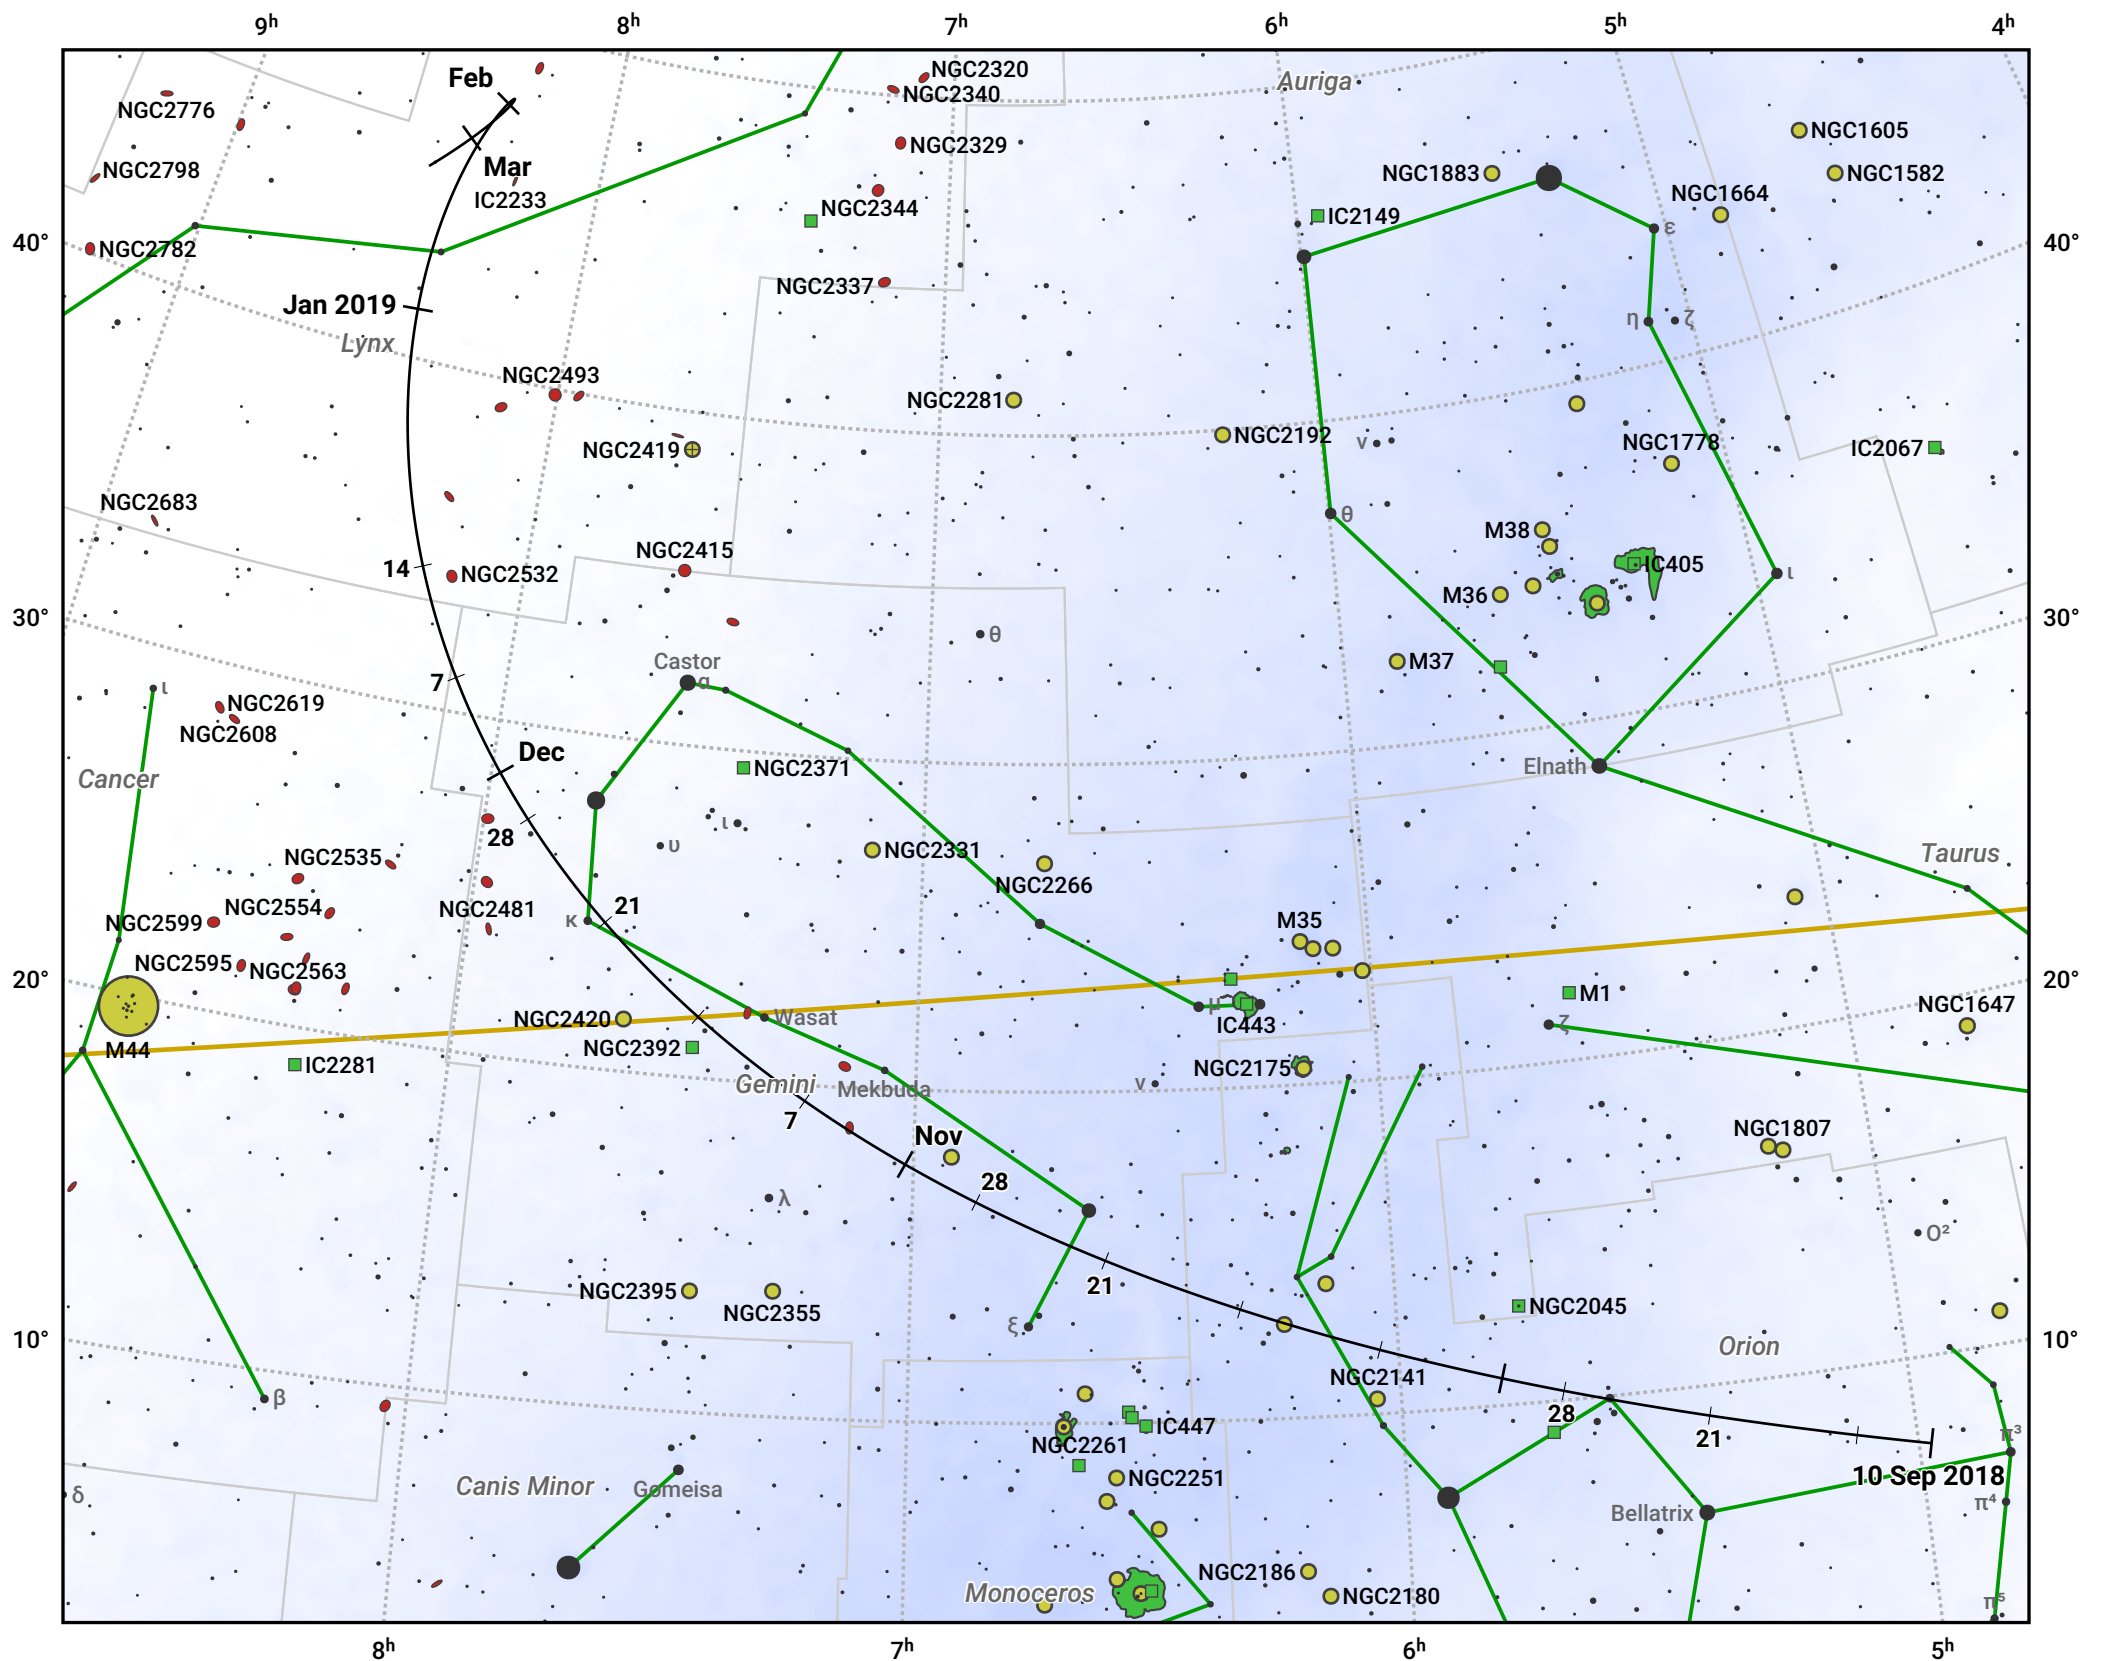

# The path of 38P/Stephan-Oterma starting on 10 Sep 2018

© Dominic Ford 2011–2024. Date markers placed at midnight UTC. Downloaded from <https://in-the-sky.org>

Magnitude scale: 7.0 6.0 5.0 4.0 3.0 2.0 1.0 0.0

— Ecliptic Plane

Galaxy Bright nebula Open cluster Globular cluster

Date	Mag
2018 Oct 22	10.3
2018 Nov 1	10.1
2019 Jan 1	9.9
2019 Feb 25	11.4
2019 Mar 1	11.5