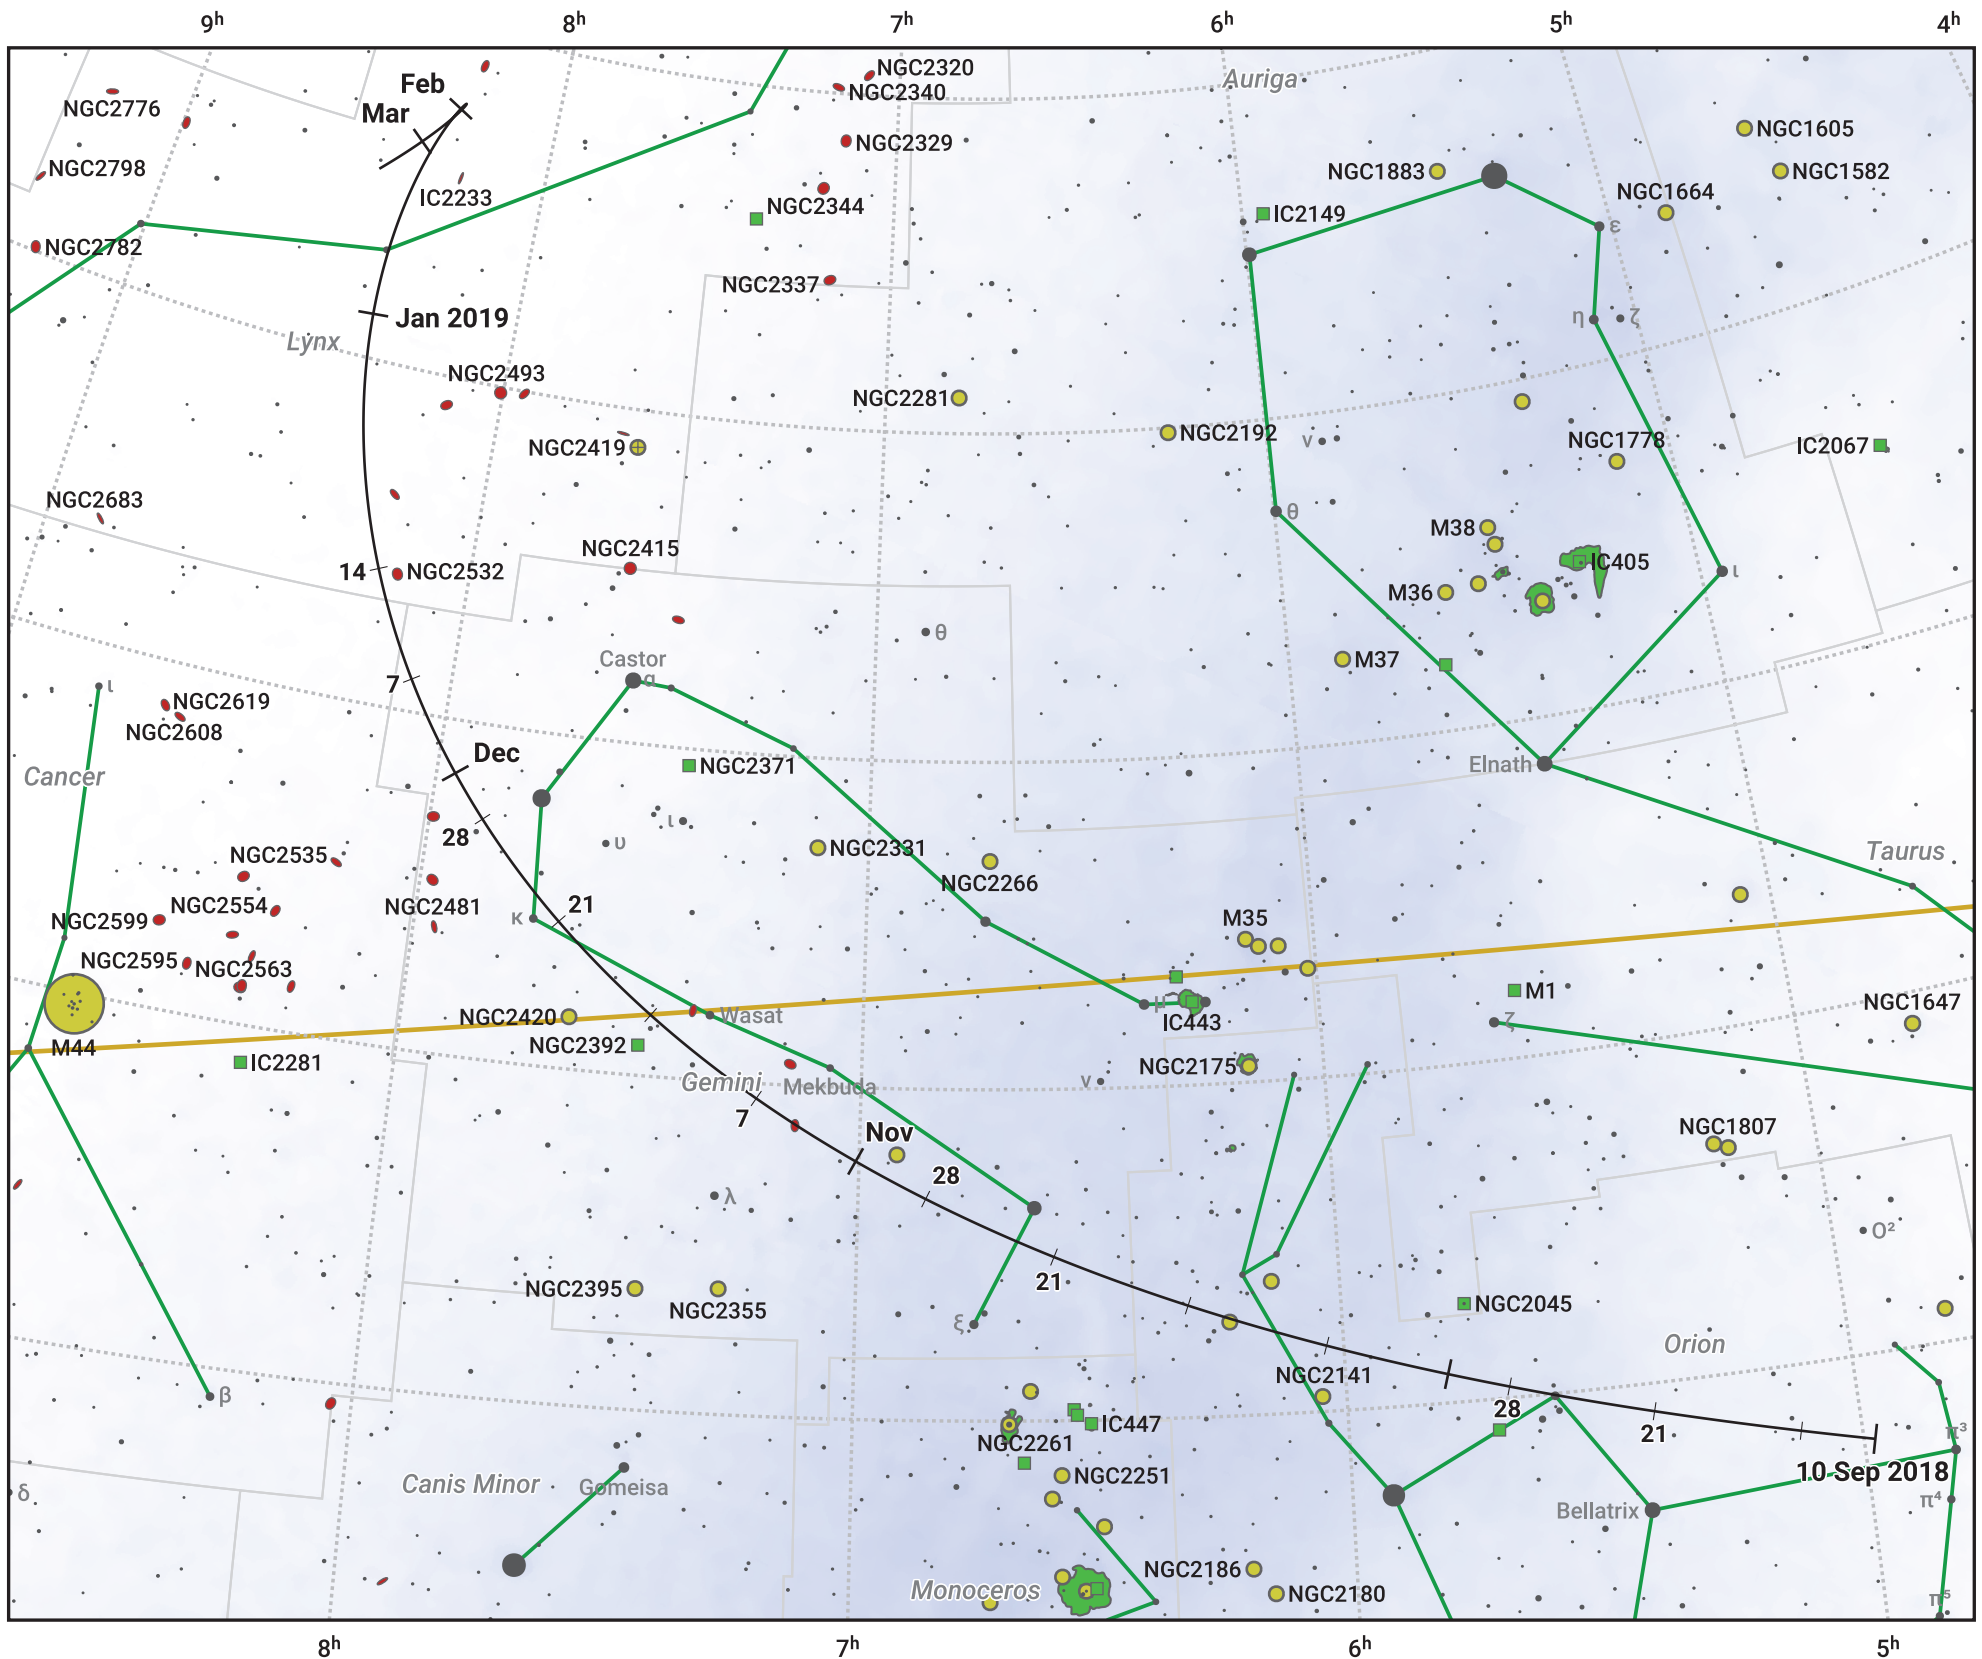

The path of 38P/Stephan-Oterma starting on 10 Sep 2018

© Dominic Ford 2011–2024. Date markers placed at midnight UTC. Downloaded from <https://in-the-sky.org>

Magnitude scale: 7.0 6.0 5.0 4.0 3.0 2.0 1.0 0.0

— Ecliptic Plane

Galaxy Bright nebula Open cluster Globular cluster

Date	Mag
2018 Oct 22	10.4
2018 Nov 1	10.2
2019 Jan 1	9.9
2019 Feb 26	11.4
2019 Mar 1	11.5