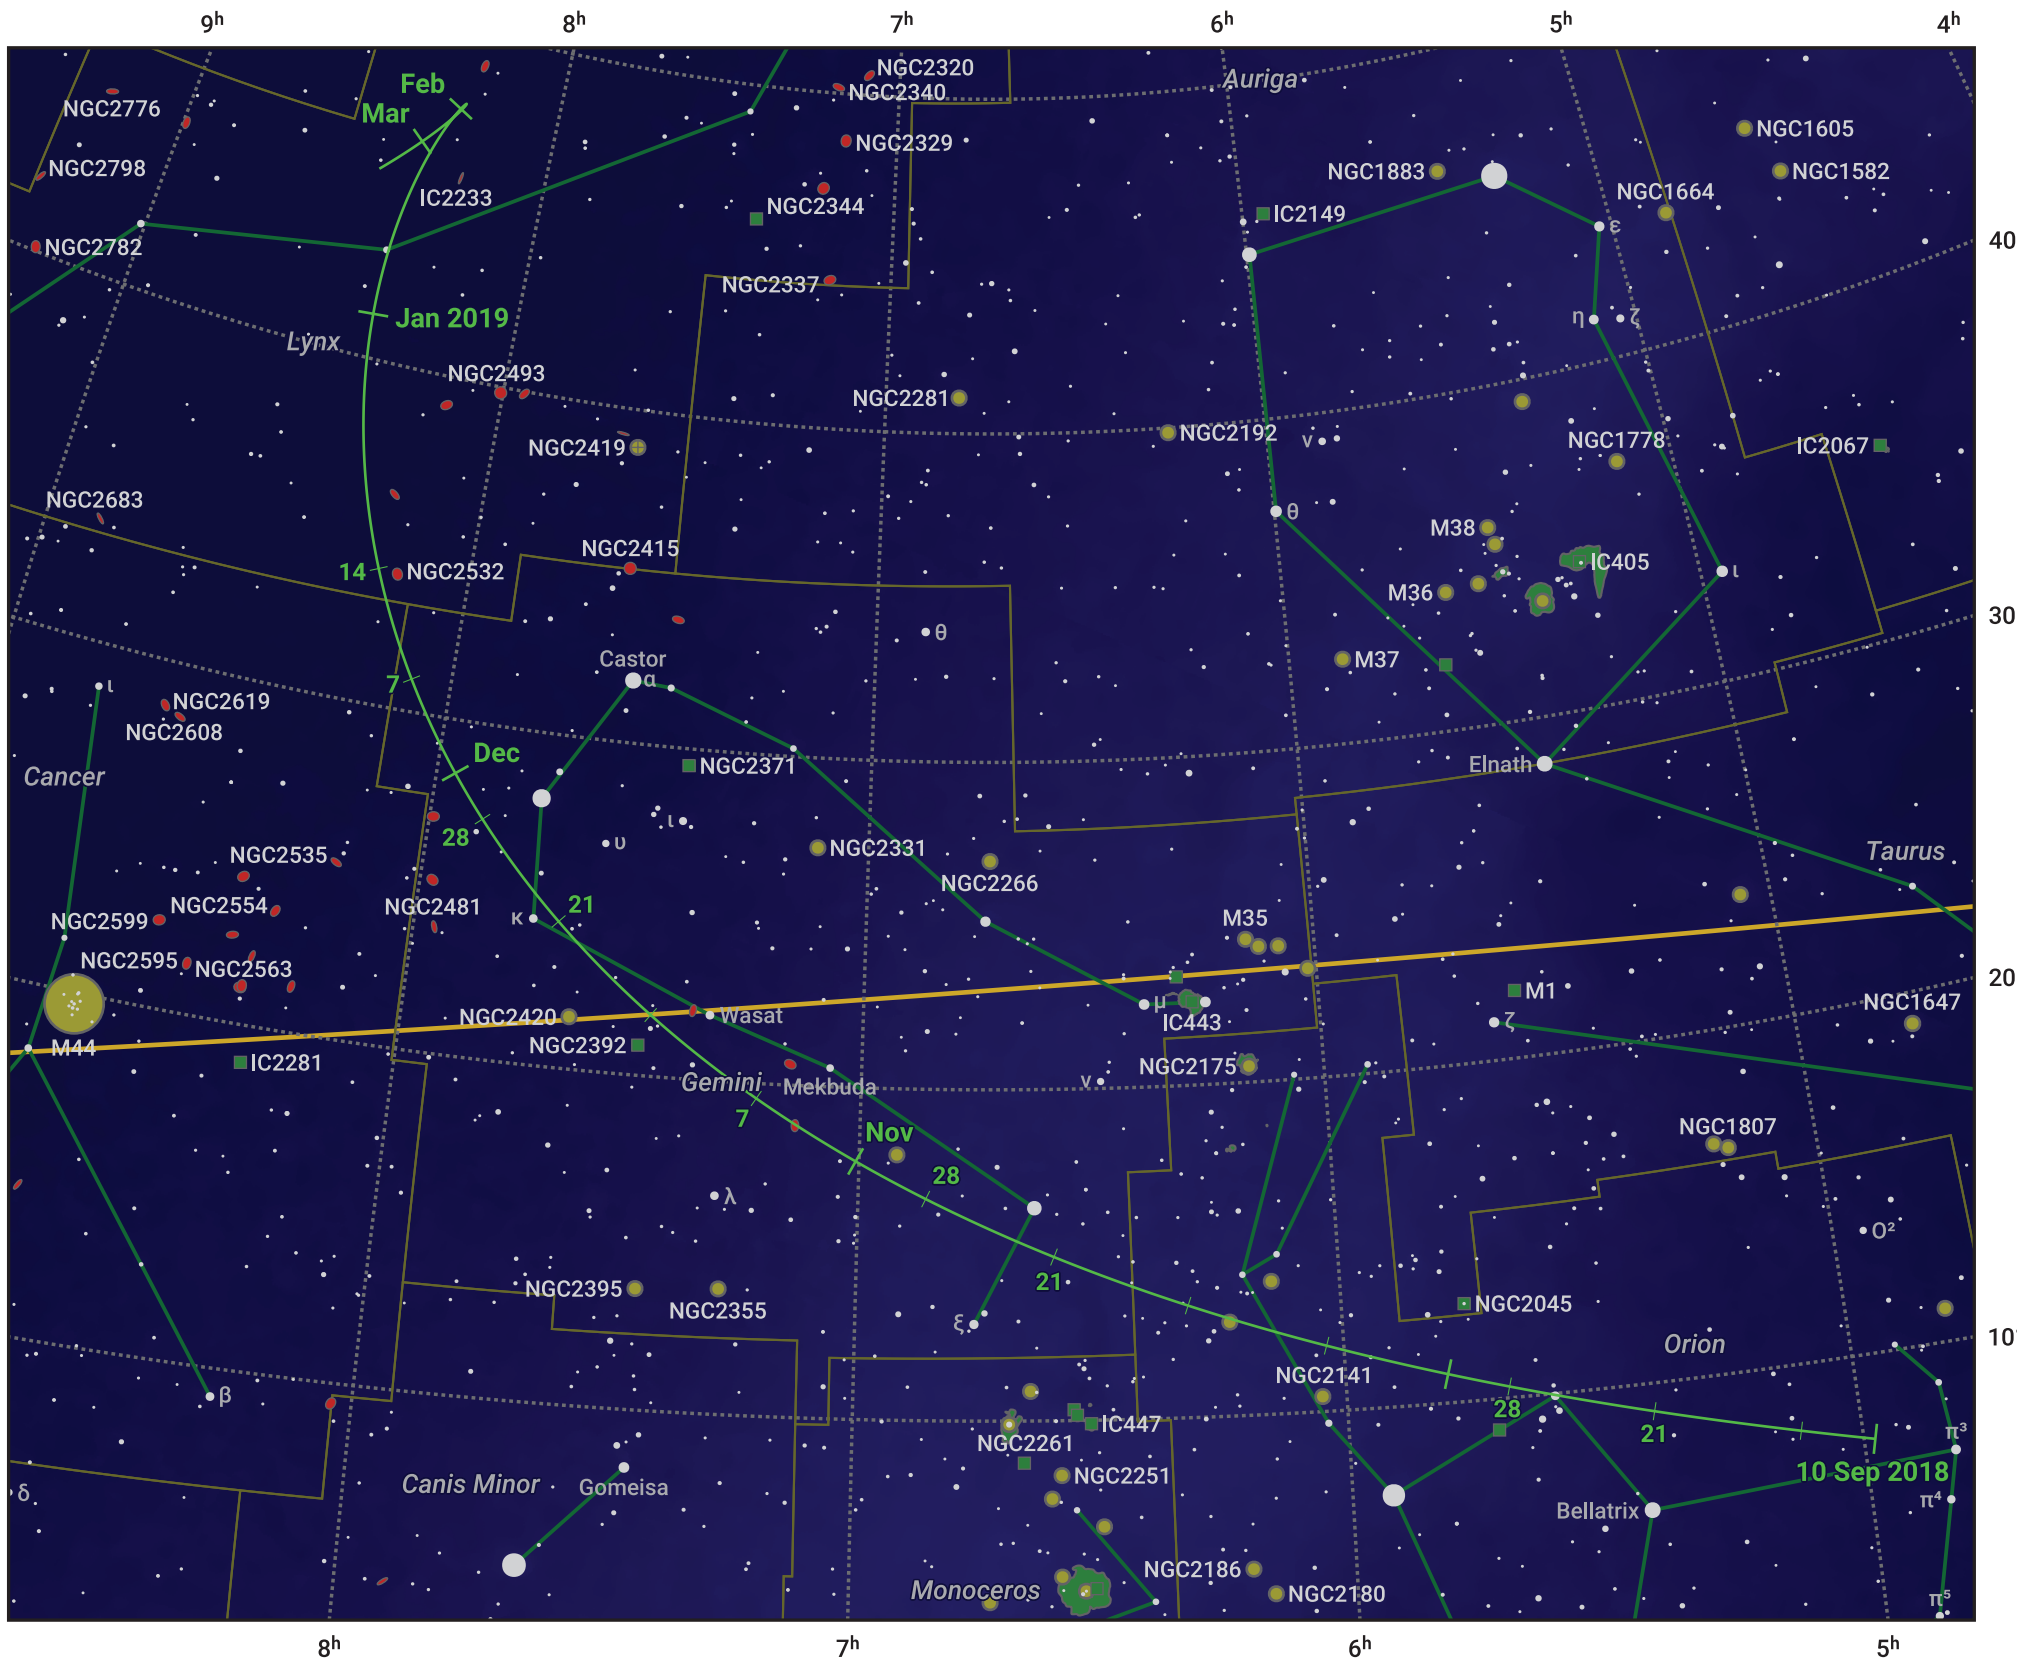

# The path of 38P/Stephan-Oterma starting on 10 Sep 2018

© Dominic Ford 2011–2024. Date markers placed at midnight UTC. Downloaded from <https://in-the-sky.org>

Magnitude scale: 7.0 6.0 5.0 4.0 3.0 2.0 1.0 0.0

— Ecliptic Plane

Galaxy    Bright nebula    Open cluster    Globular cluster

Date	Mag
2018 Oct 22	10.4
2018 Nov 1	10.2
2019 Jan 1	9.9
2019 Feb 26	11.4
2019 Mar 1	11.5