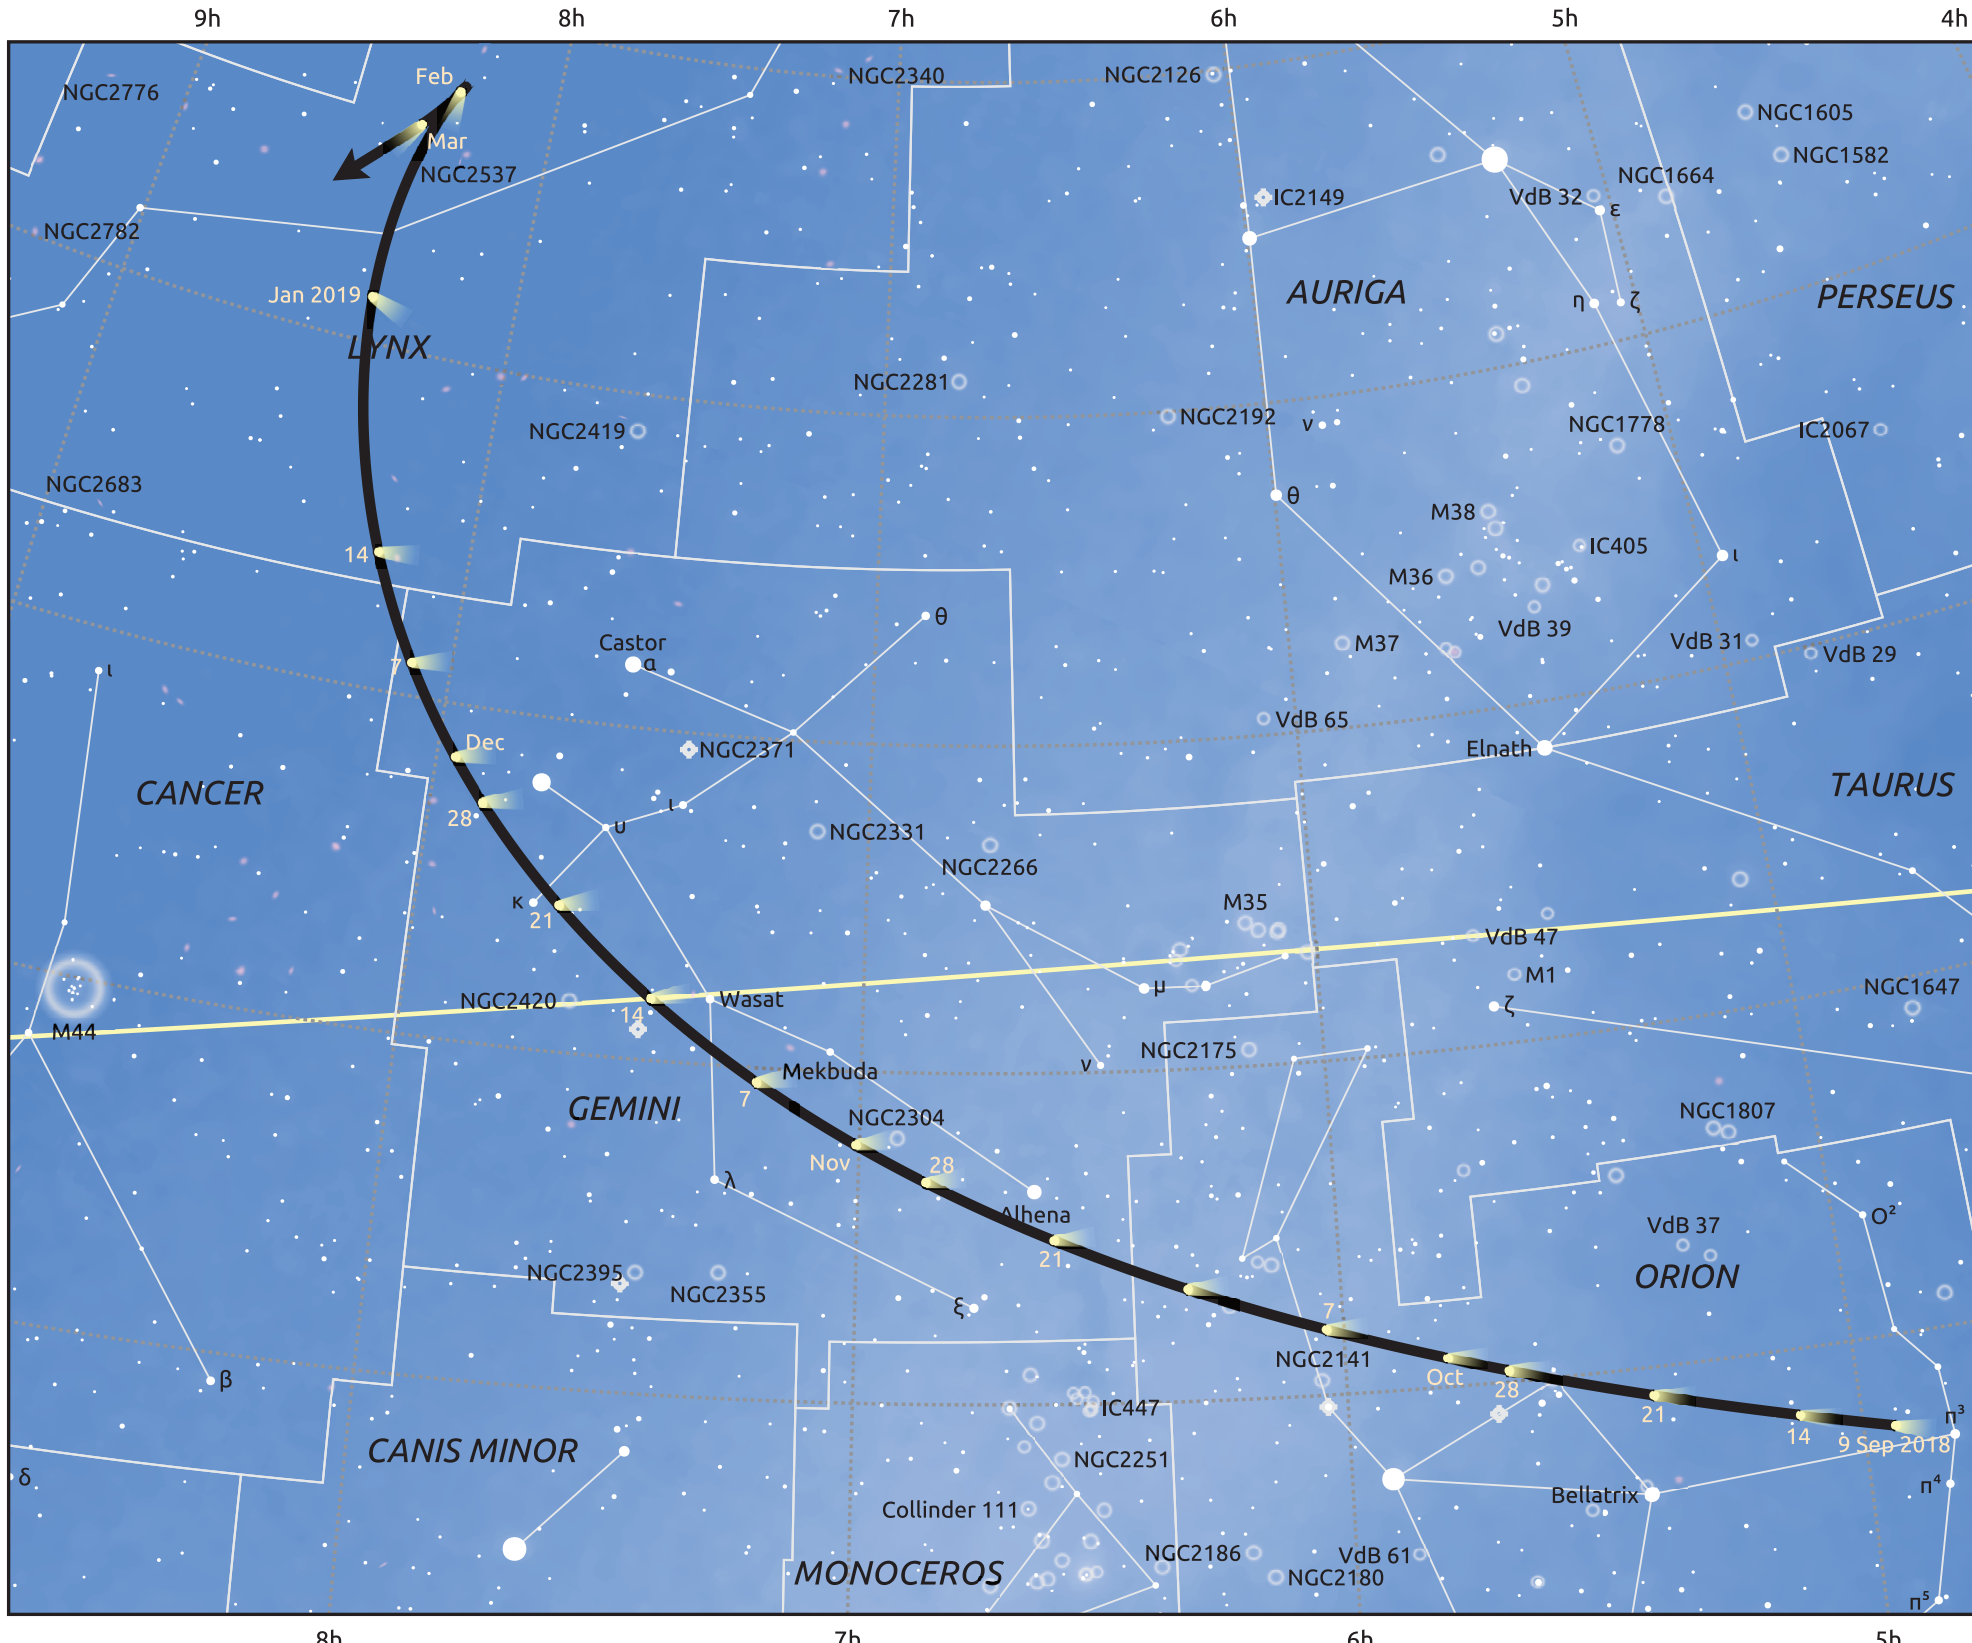

# The path of 38P/Stephan-Oterma starting on 9 Sep 2018

© Dominic Ford 2011–2025. Date markers placed at midnight UTC. Downloaded from <https://in-the-sky.org>

Magnitude scale: 7.0 6.0 5.0 4.0 3.0 2.0 1.0 0.0

— Ecliptic Plane

- Galaxy
- Bright nebula
- Open cluster
- Globular cluster
- ◇ Planetary nebula

| Date        | Mag  |
|-------------|------|
| 2018 Oct 22 | 10.4 |
| 2018 Nov 1  | 10.2 |
| 2019 Jan 1  | 9.9  |
| 2019 Feb 26 | 11.4 |
| 2019 Mar 1  | 11.5 |