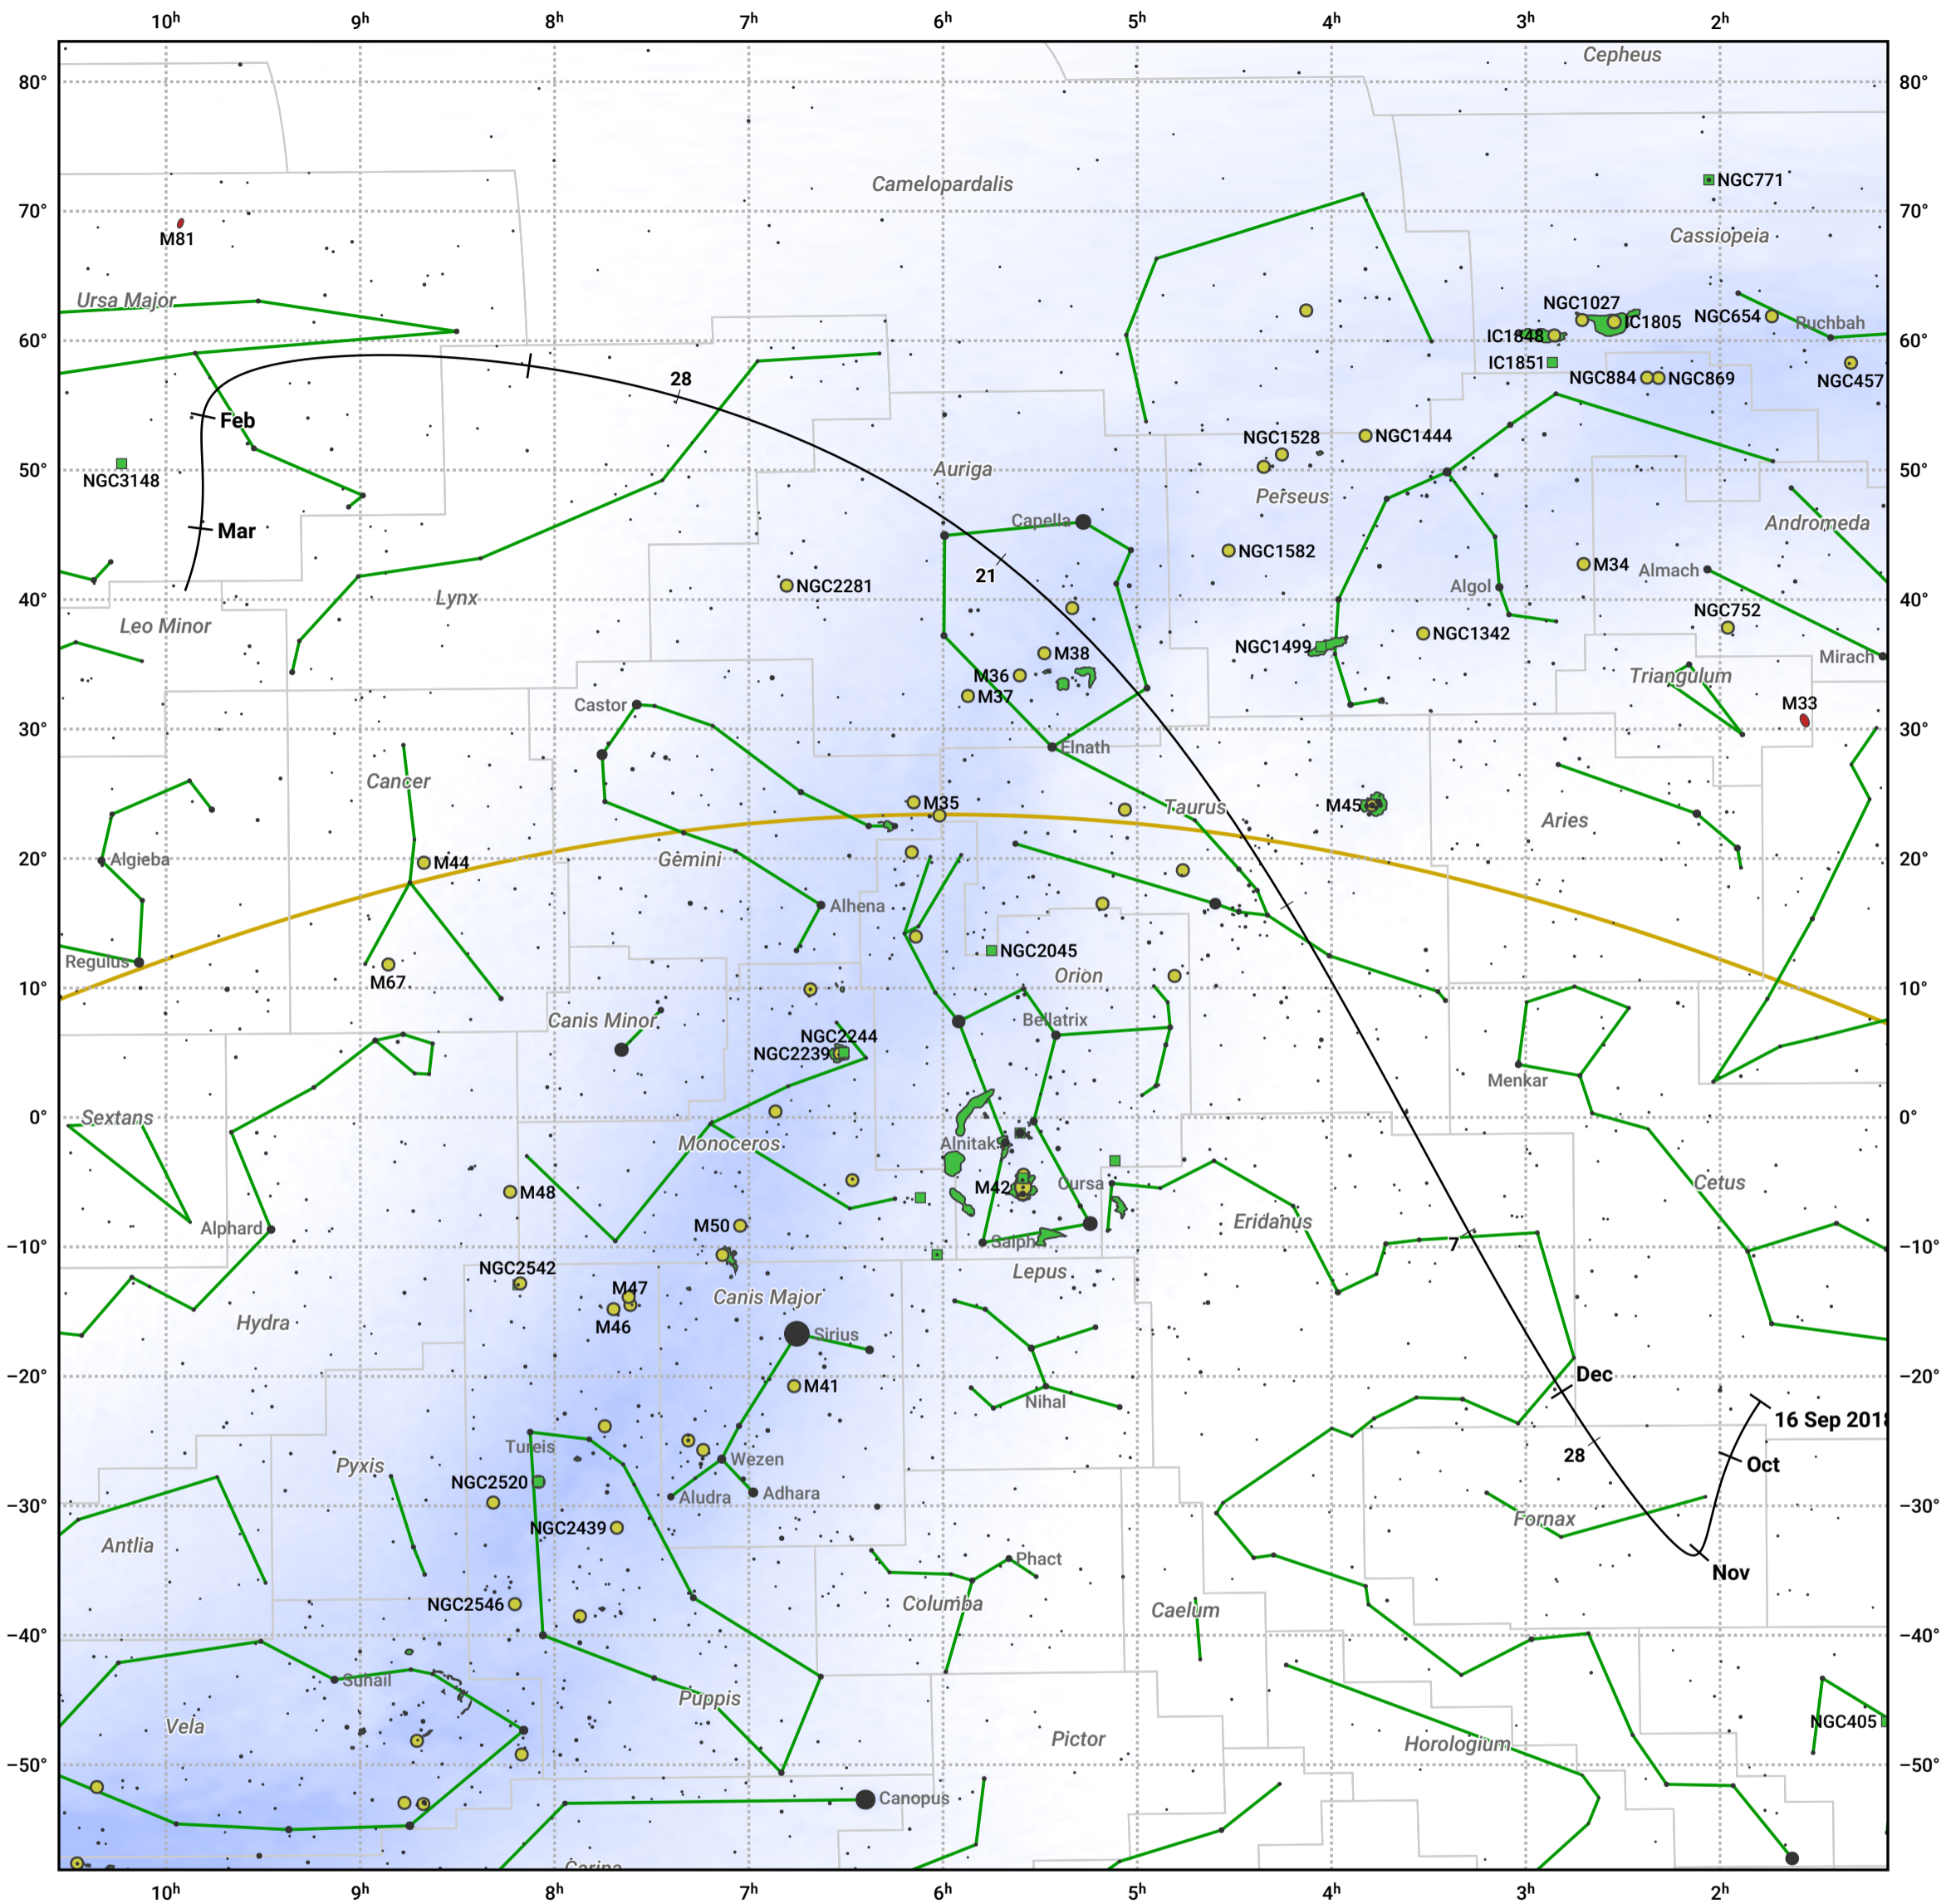

The path of 46P/Wirtanen starting on 16 Sep 2018

© Dominic Ford 2011–2024. Date markers placed at midnight UTC. Downloaded from <https://in-the-sky.org>

Magnitude scale: 6.0 5.0 4.0 3.0 2.0 1.0 0.0 -1.0 -2.0

— Ecliptic Plane

Galaxy Bright nebula Open cluster Globular cluster

Date	Mag
2018 Sep 30	9.4
2018 Oct 13	8.4
2018 Oct 26	7.4
2018 Nov 1	6.9
2018 Nov 8	6.3
2018 Nov 20	5.2
2018 Dec 1	4.1
2018 Dec 12	3.1
2018 Dec 29	4.2
2019 Jan 1	4.6
2019 Jan 7	5.2
2019 Jan 17	6.2
2019 Jan 28	7.2
2019 Feb 9	8.3
2019 Feb 22	9.4
2019 Mar 1	10.0
2019 Mar 7	10.4