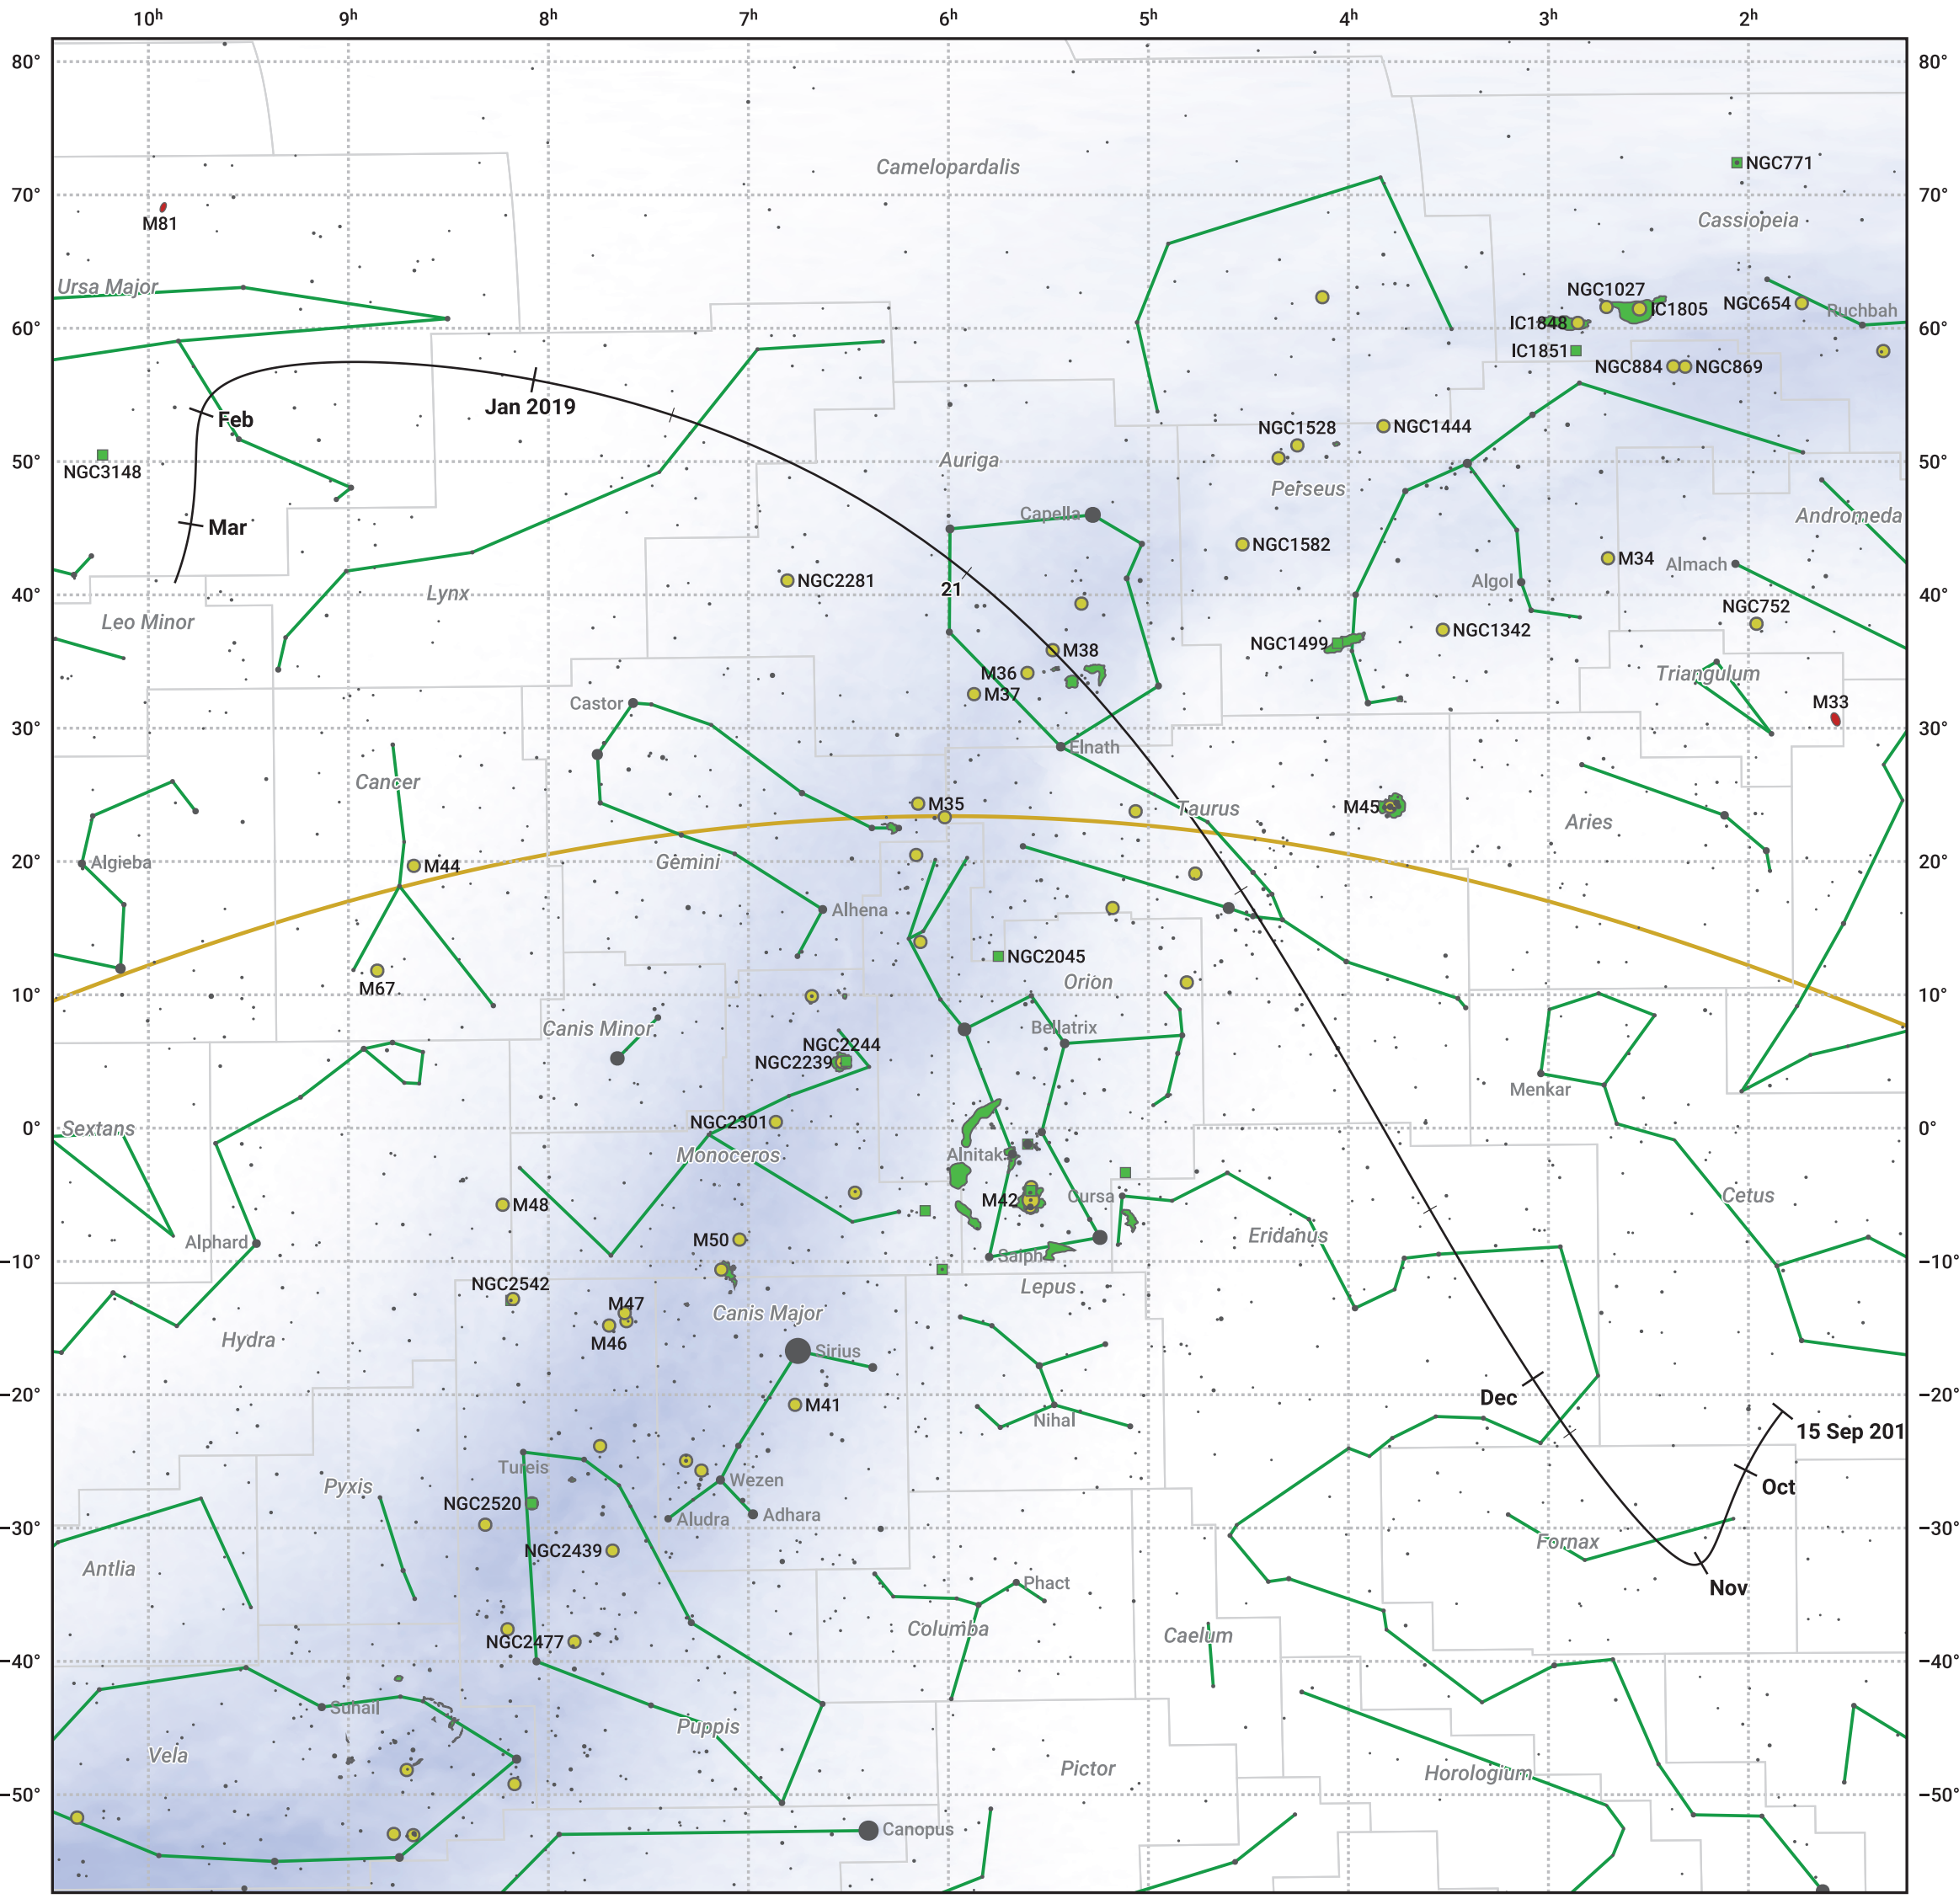

The path of 46P/Wirtanen starting on 15 Sep 2018

© Dominic Ford 2011–2024. Date markers placed at midnight UTC. Downloaded from <https://in-the-sky.org>

Magnitude scale: 6.0 5.0 4.0 3.0 2.0 1.0 0.0 -1.0 -2.0

- Galaxy
- Bright nebula
- Open cluster
- ⊕ Globular cluster

Date	Mag
2018 Sep 29	9.5
2018 Oct 12	8.5
2018 Oct 25	7.5
2018 Nov 1	6.9
2018 Nov 7	6.4
2018 Nov 19	5.4
2018 Nov 30	4.3
2018 Dec 13	3.3
2018 Dec 29	4.4
2019 Jan 1	4.7
2019 Jan 8	5.5
2019 Jan 19	6.5
2019 Jan 31	7.6
2019 Feb 12	8.6
2019 Feb 25	9.7
2019 Mar 1	10.0
2019 Mar 10	10.7