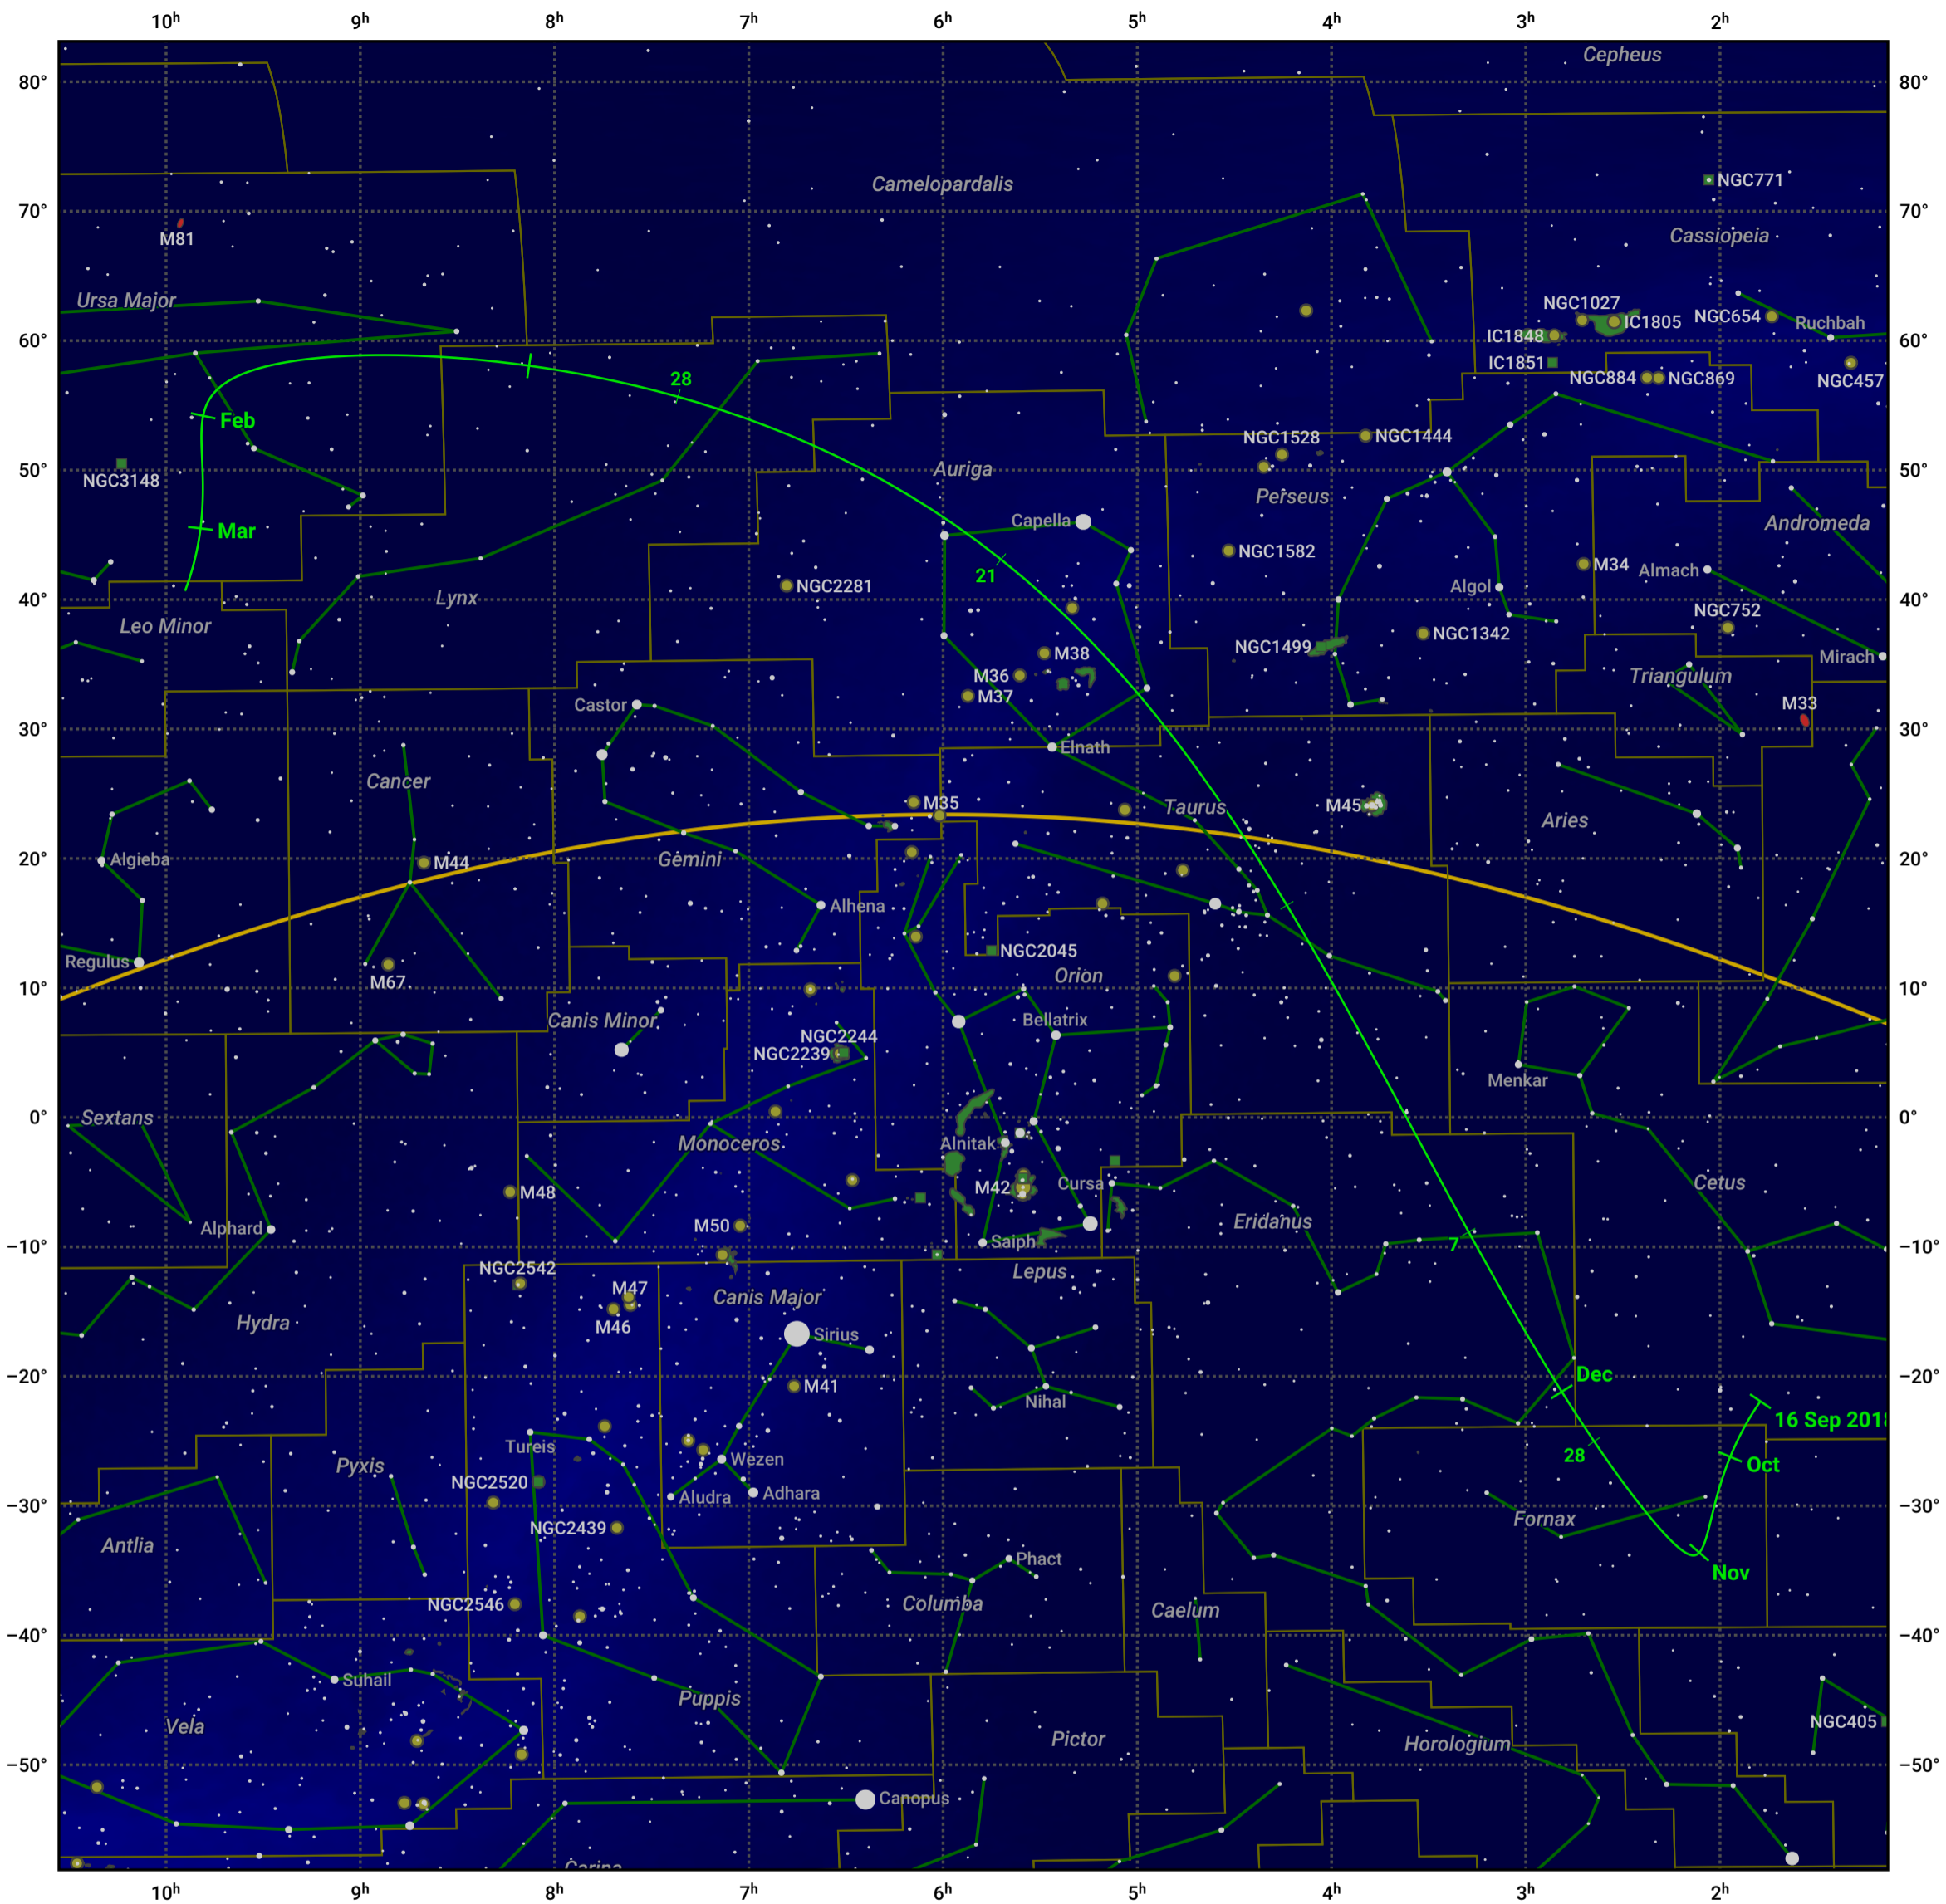

# The path of 46P/Wirtanen starting on 16 Sep 2018

© Dominic Ford 2011–2024. Date markers placed at midnight UTC. Downloaded from <https://in-the-sky.org>

Magnitude scale: 6.0 5.0 4.0 3.0 2.0 1.0 0.0 -1.0 -2.0

— Ecliptic Plane

Galaxy Bright nebula Open cluster Globular cluster

Date	Mag
2018 Sep 30	9.4
2018 Oct 13	8.4
2018 Oct 26	7.4
2018 Nov 1	6.9
2018 Nov 8	6.3
2018 Nov 20	5.2
2018 Dec 1	4.1
2018 Dec 12	3.1
2018 Dec 29	4.2
2019 Jan 1	4.6
2019 Jan 7	5.2
2019 Jan 17	6.2
2019 Jan 28	7.2
2019 Feb 9	8.3
2019 Feb 22	9.4
2019 Mar 1	10.0
2019 Mar 7	10.4