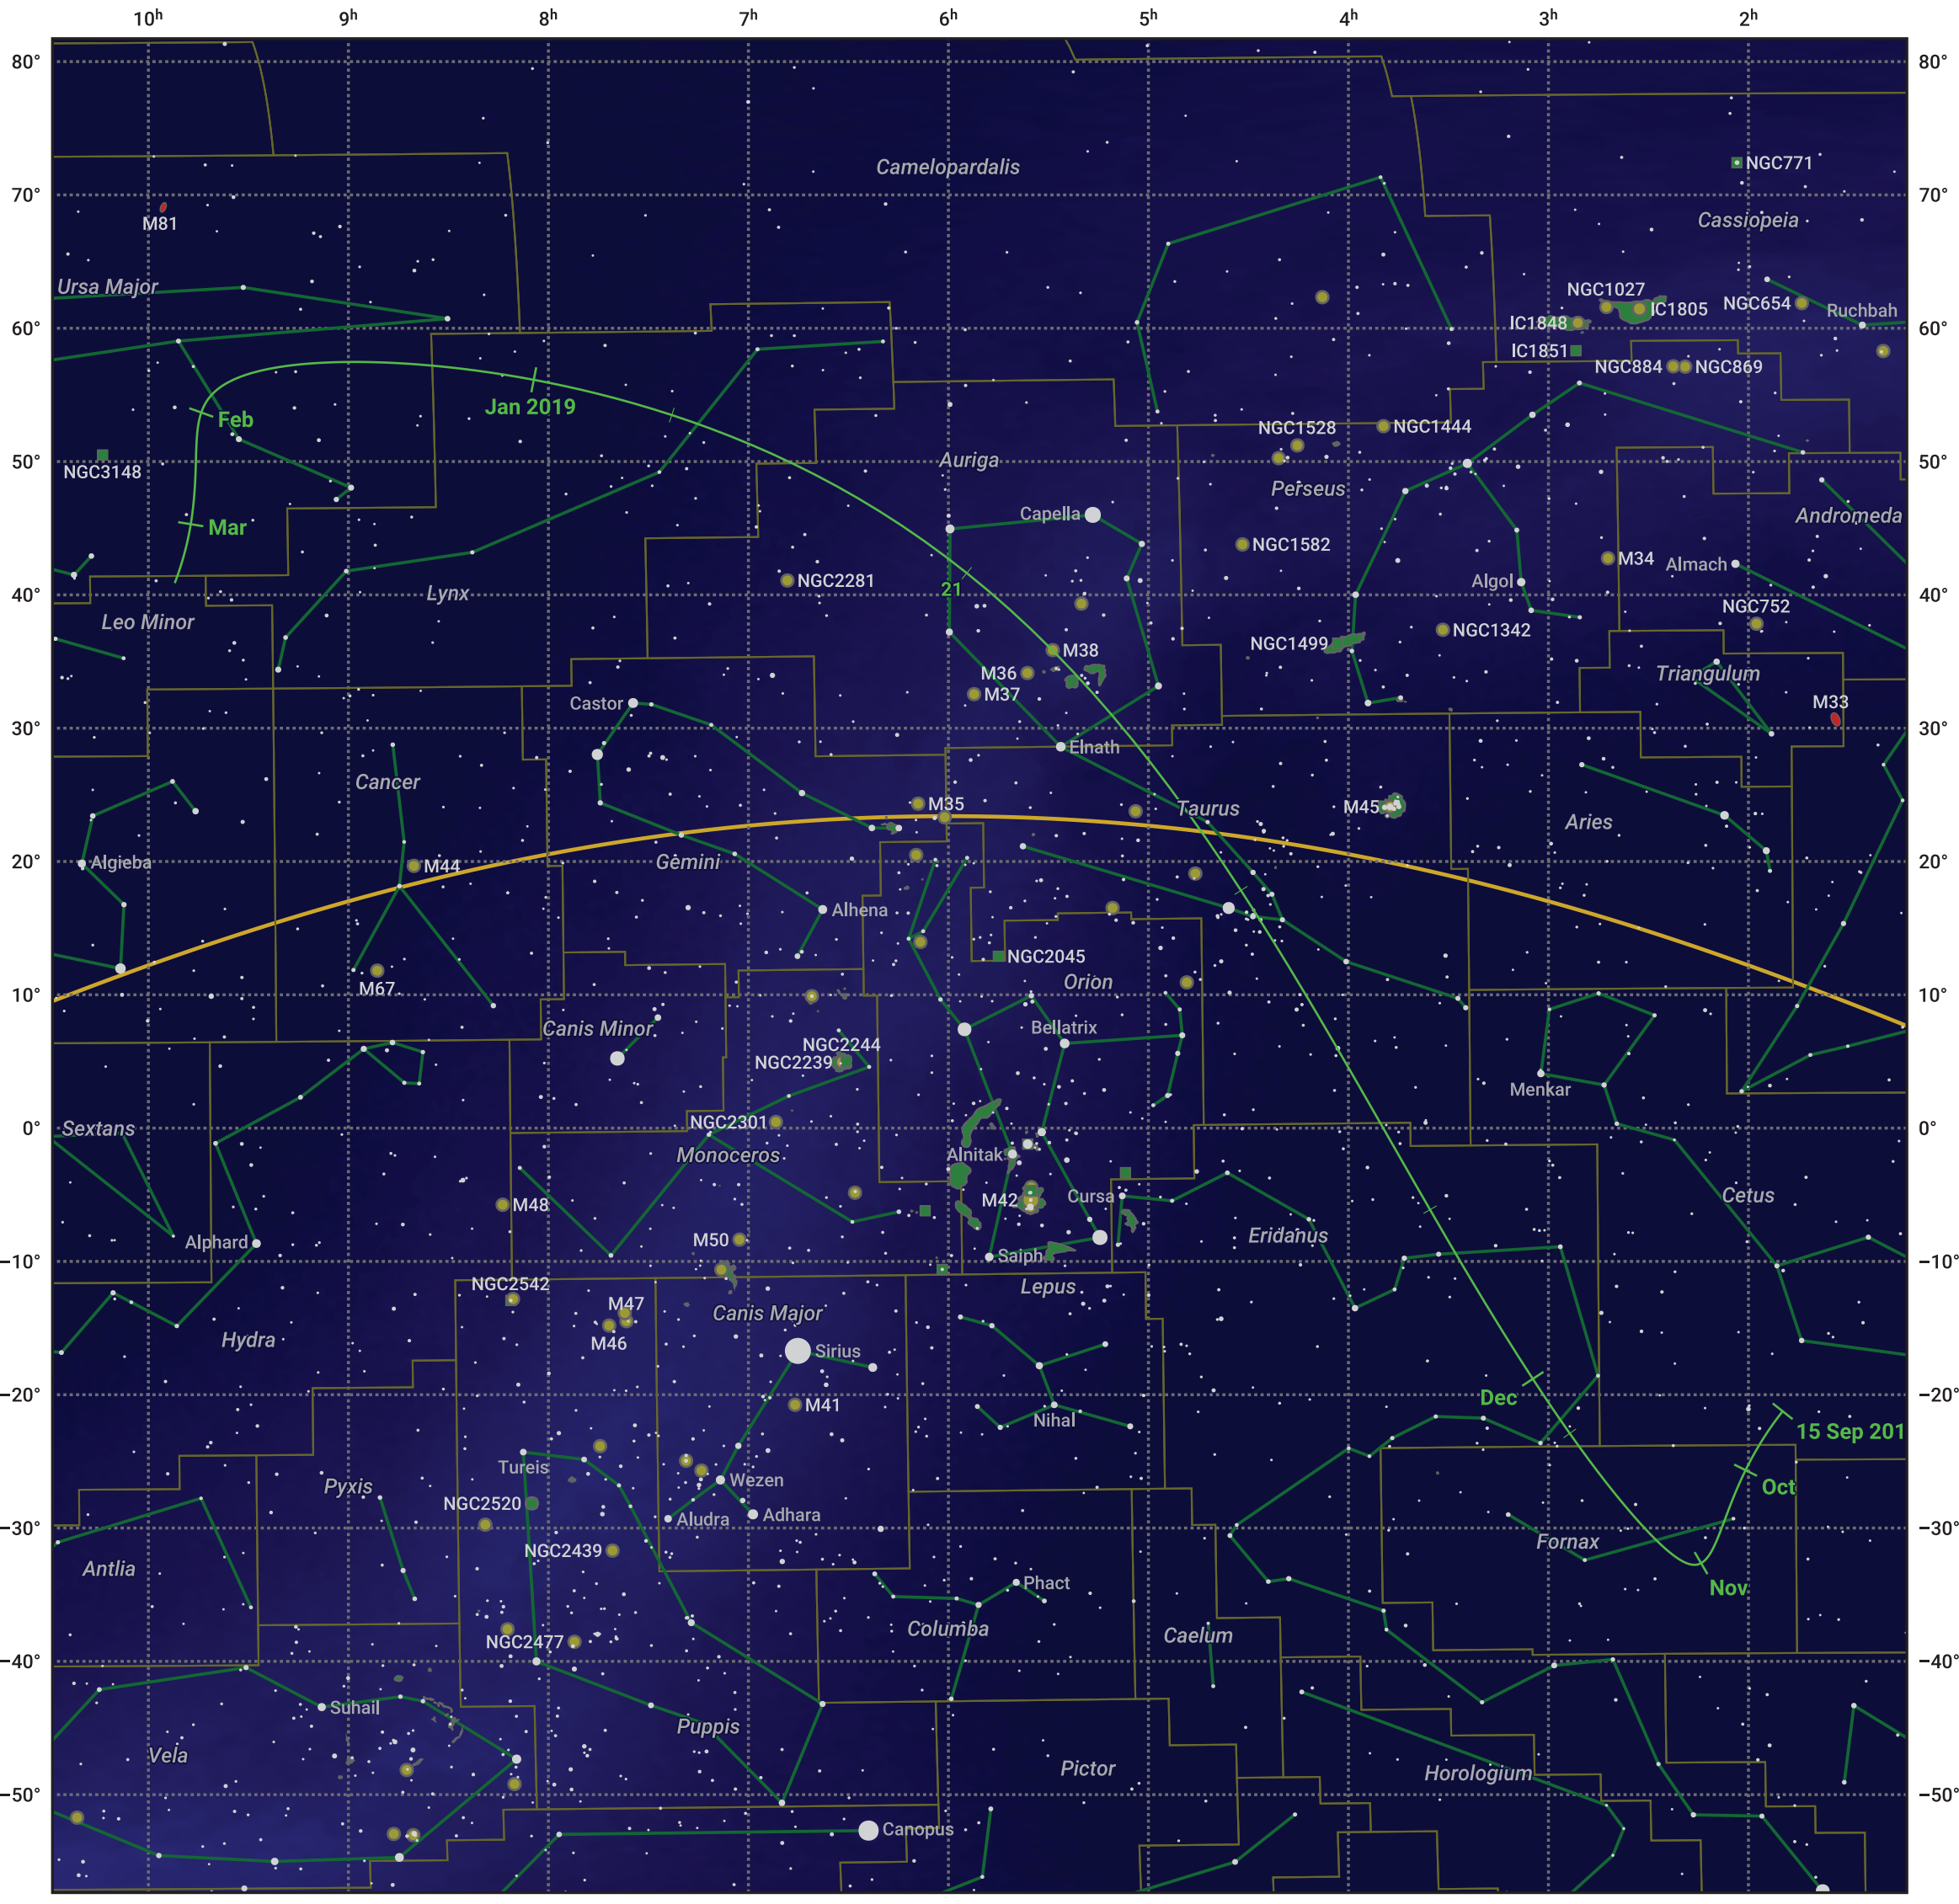

The path of 46P/Wirtanen starting on 15 Sep 2018

© Dominic Ford 2011–2024. Date markers placed at midnight UTC. Downloaded from <https://in-the-sky.org>

Magnitude scale: 6.0 5.0 4.0 3.0 2.0 1.0 0.0 -1.0 -2.0

- Ecliptic Plane
- Galaxy
- Bright nebula
- Open cluster
- Globular cluster

| Date        | Mag  |
|-------------|------|
| 2018 Sep 29 | 9.5  |
| 2018 Oct 12 | 8.5  |
| 2018 Oct 25 | 7.5  |
| 2018 Nov 1  | 6.9  |
| 2018 Nov 7  | 6.4  |
| 2018 Nov 19 | 5.4  |
| 2018 Nov 30 | 4.3  |
| 2018 Dec 13 | 3.3  |
| 2018 Dec 29 | 4.4  |
| 2019 Jan 1  | 4.7  |
| 2019 Jan 8  | 5.5  |
| 2019 Jan 19 | 6.5  |
| 2019 Jan 31 | 7.6  |
| 2019 Feb 12 | 8.6  |
| 2019 Feb 25 | 9.7  |
| 2019 Mar 1  | 10.0 |
| 2019 Mar 10 | 10.7 |