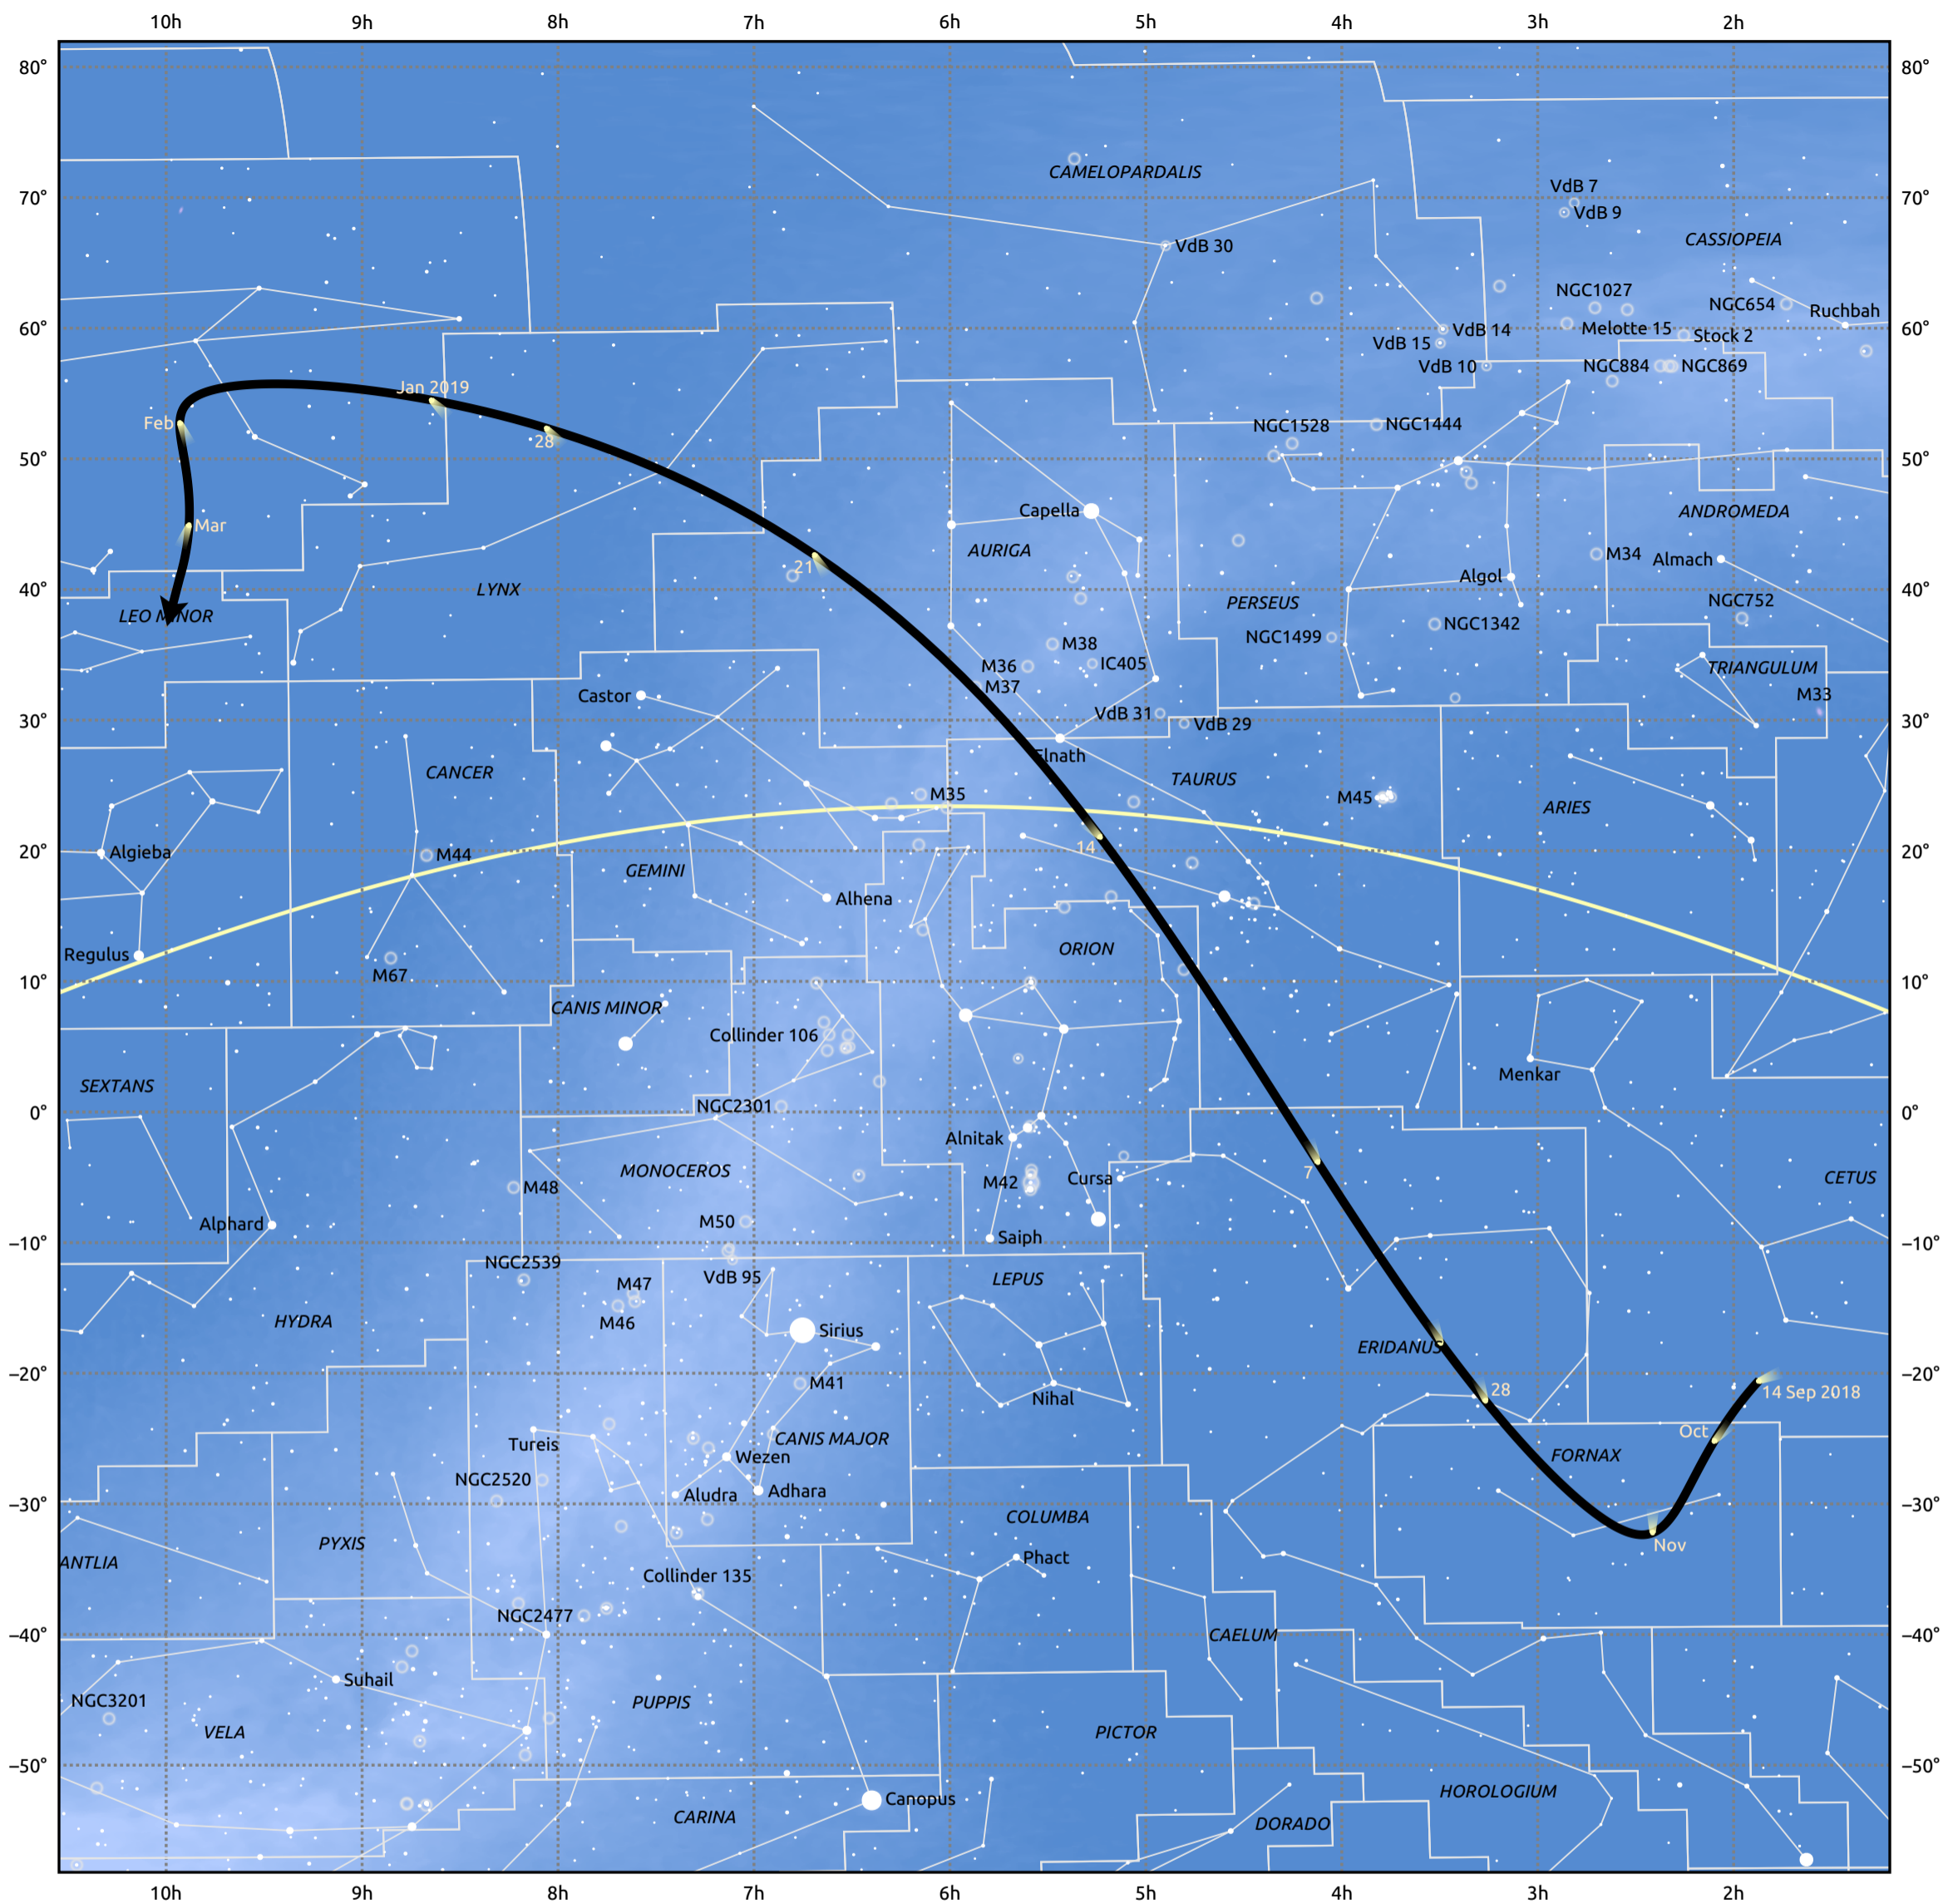

# The path of 46P/Wirtanen starting on 14 Sep 2018

© Dominic Ford 2011–2025. Date markers placed at midnight UTC. Downloaded from <https://in-the-sky.org>

Magnitude scale: 6.0 5.0 4.0 3.0 2.0 1.0 0.0 -1.0 -2.0

— Ecliptic Plane

Galaxy Bright nebula Open cluster Globular cluster Planetary nebula

Date	Mag
2018 Sep 28	9.6
2018 Oct 11	8.5
2018 Oct 24	7.5
2018 Nov 1	6.8
2018 Nov 6	6.4
2018 Nov 18	5.4
2018 Nov 29	4.3
2018 Dec 11	3.3
2018 Dec 27	4.3
2019 Jan 1	4.8
2019 Jan 6	5.3
2019 Jan 17	6.4
2019 Jan 29	7.5
2019 Feb 10	8.5
2019 Feb 23	9.6
2019 Mar 1	10.0
2019 Mar 8	10.6