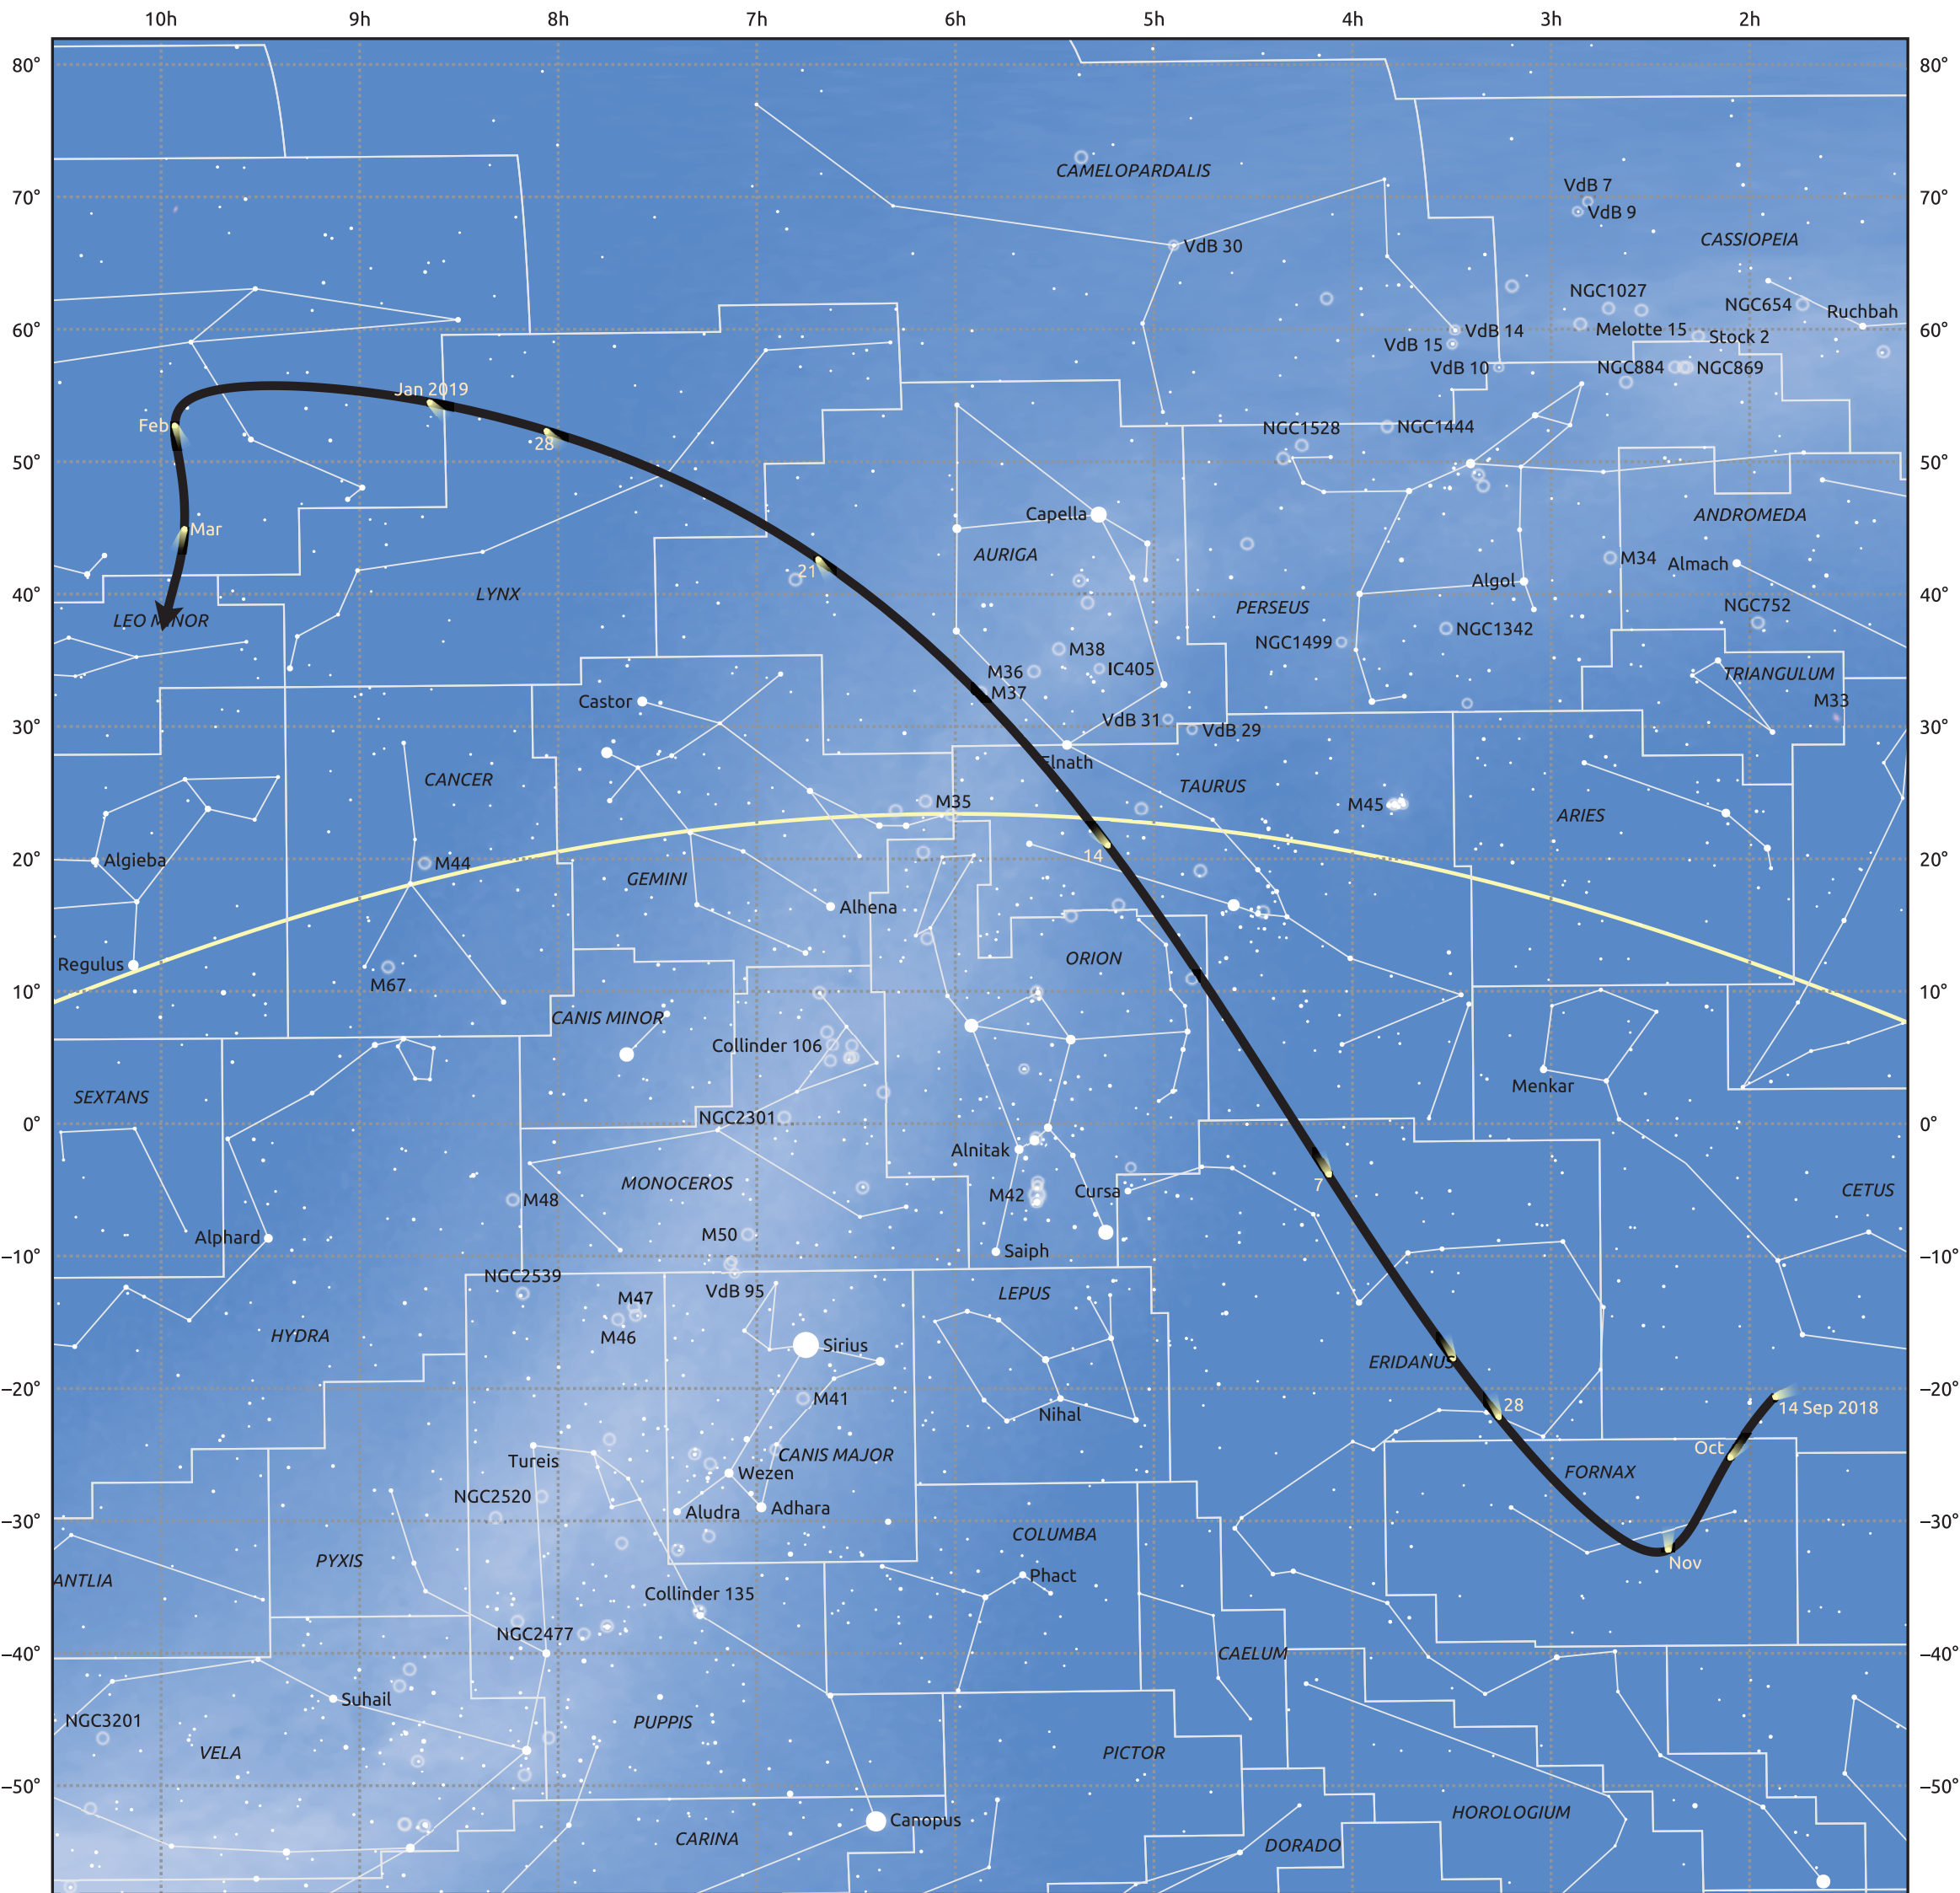

The path of 46P/Wirtanen starting on 14 Sep 2018

© Dominic Ford 2011–2025. Date markers placed at midnight UTC. Downloaded from <https://in-the-sky.org>

Magnitude scale: \bullet 6.0 \bullet 5.0 \bullet 4.0 \bullet 3.0 \bullet 2.0 \bullet 1.0 \bullet 0.0 \bullet -1.0 \bullet -2.0

— Ecliptic Plane

\bullet Galaxy \circ Bright nebula \circ Open cluster \circ Globular cluster \diamond Planetary nebula

Date	Mag
2018 Sep 28	9.6
2018 Oct 11	8.5
2018 Oct 24	7.5
2018 Nov 1	6.8
2018 Nov 6	6.4
2018 Nov 18	5.4
2018 Nov 29	4.3
2018 Dec 11	3.3
2018 Dec 27	4.3
2019 Jan 1	4.8
2019 Jan 6	5.3
2019 Jan 17	6.4
2019 Jan 29	7.5
2019 Feb 10	8.5
2019 Feb 23	9.6
2019 Mar 1	10.0
2019 Mar 8	10.6