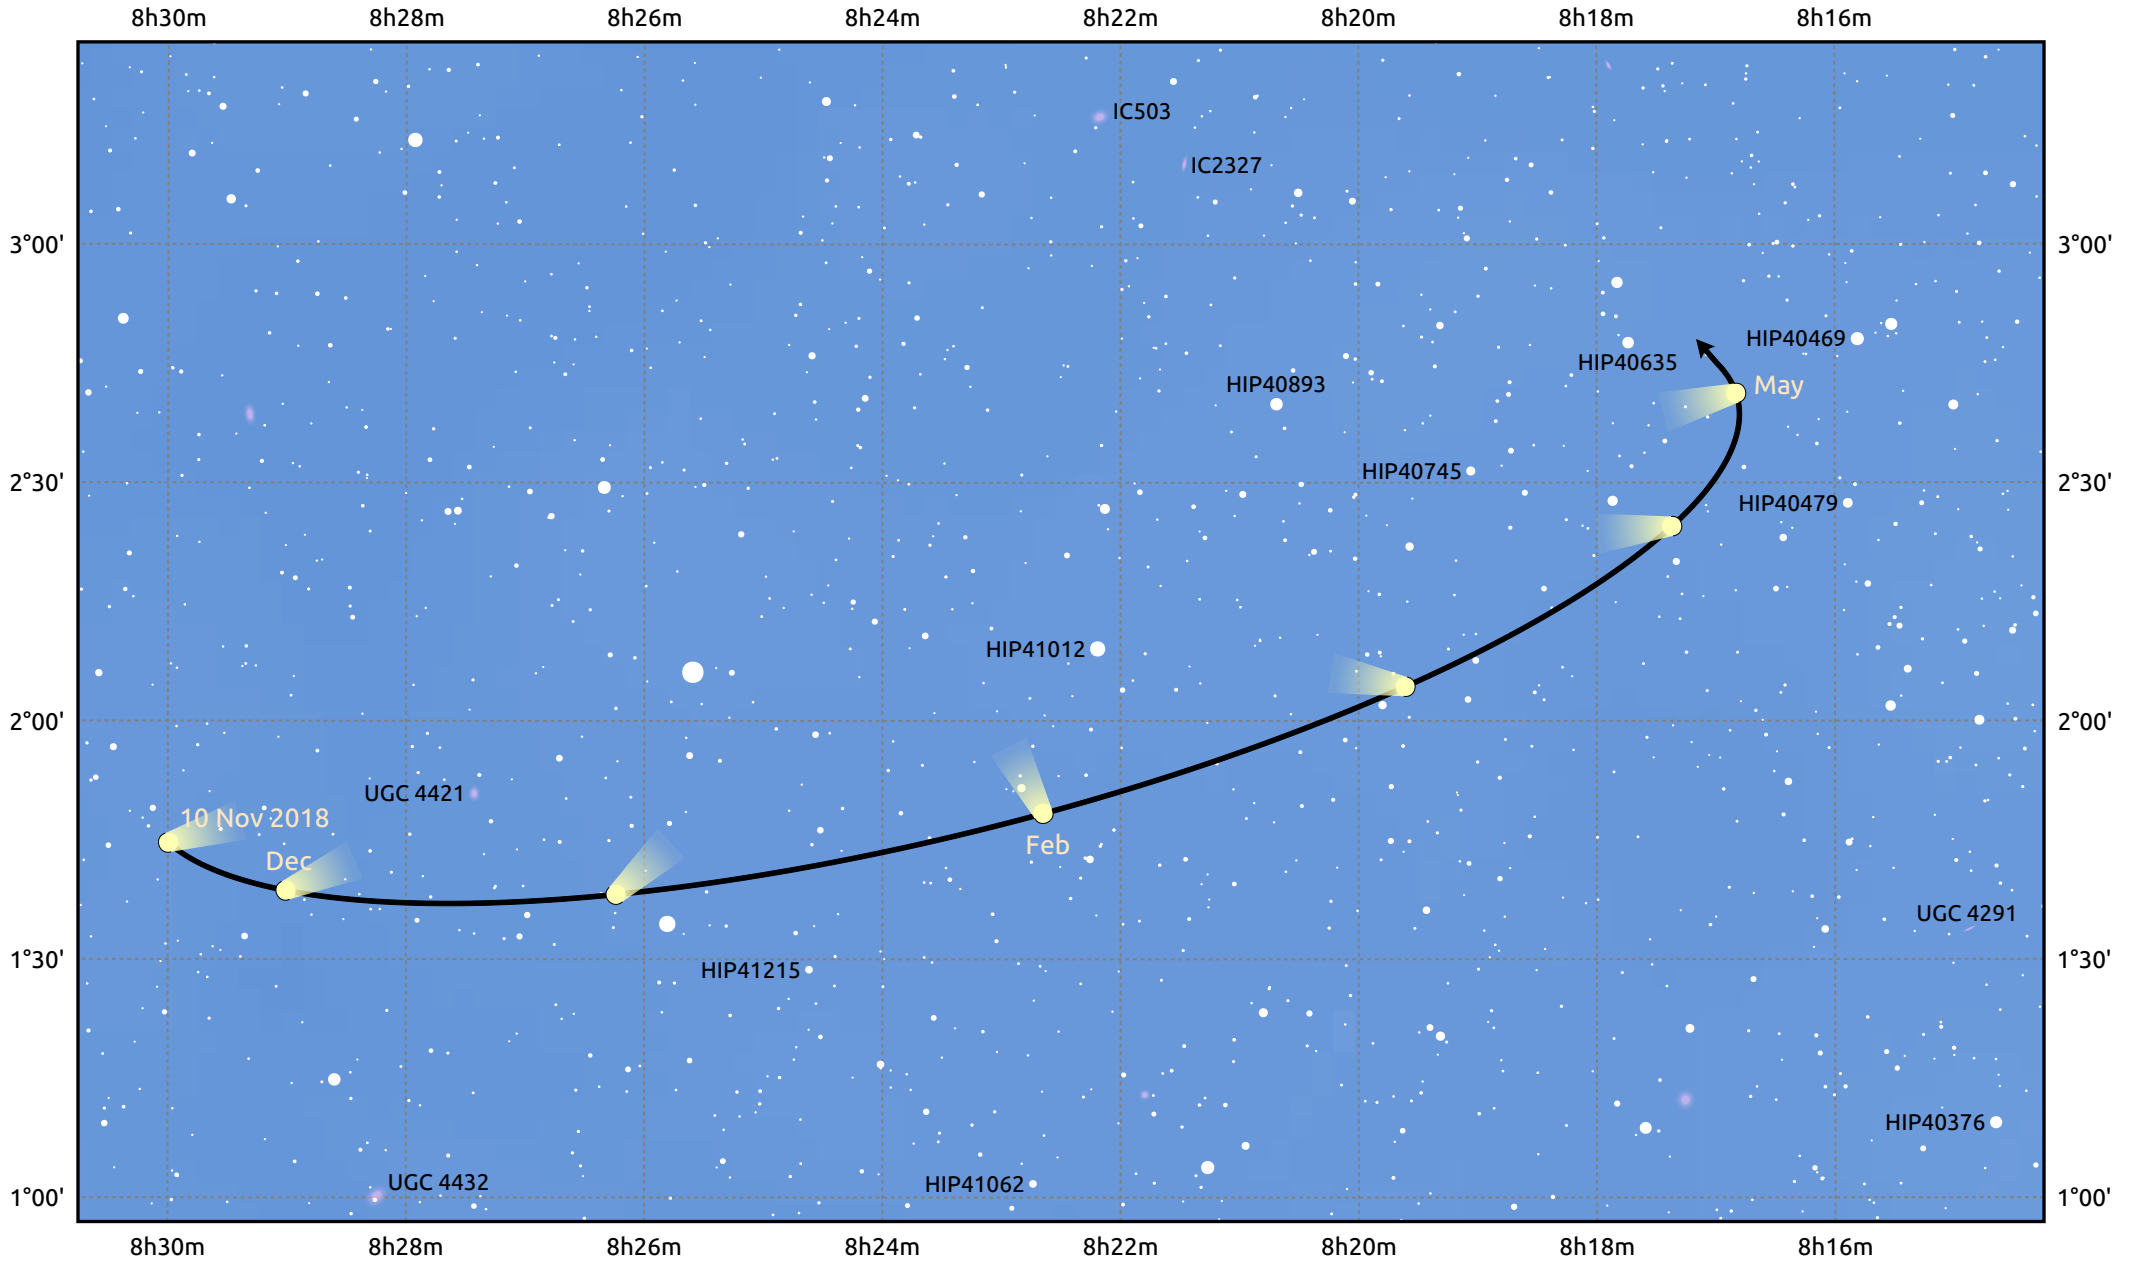

# The path of 1P/Halley starting on 10 Nov 2018

© Dominic Ford 2011–2026. Date markers placed at midnight UTC. Downloaded from <https://in-the-sky.org>

Magnitude scale: 13.0 12.0 11.0 10.0 9.0 8.0 7.0 6.0 5.0

— Ecliptic Plane

Galaxy Bright nebula Open cluster Globular cluster Planetary nebula

Date	Mag
2019 Jan 1	nan
2019 Mar 1	nan
2019 May 1	nan