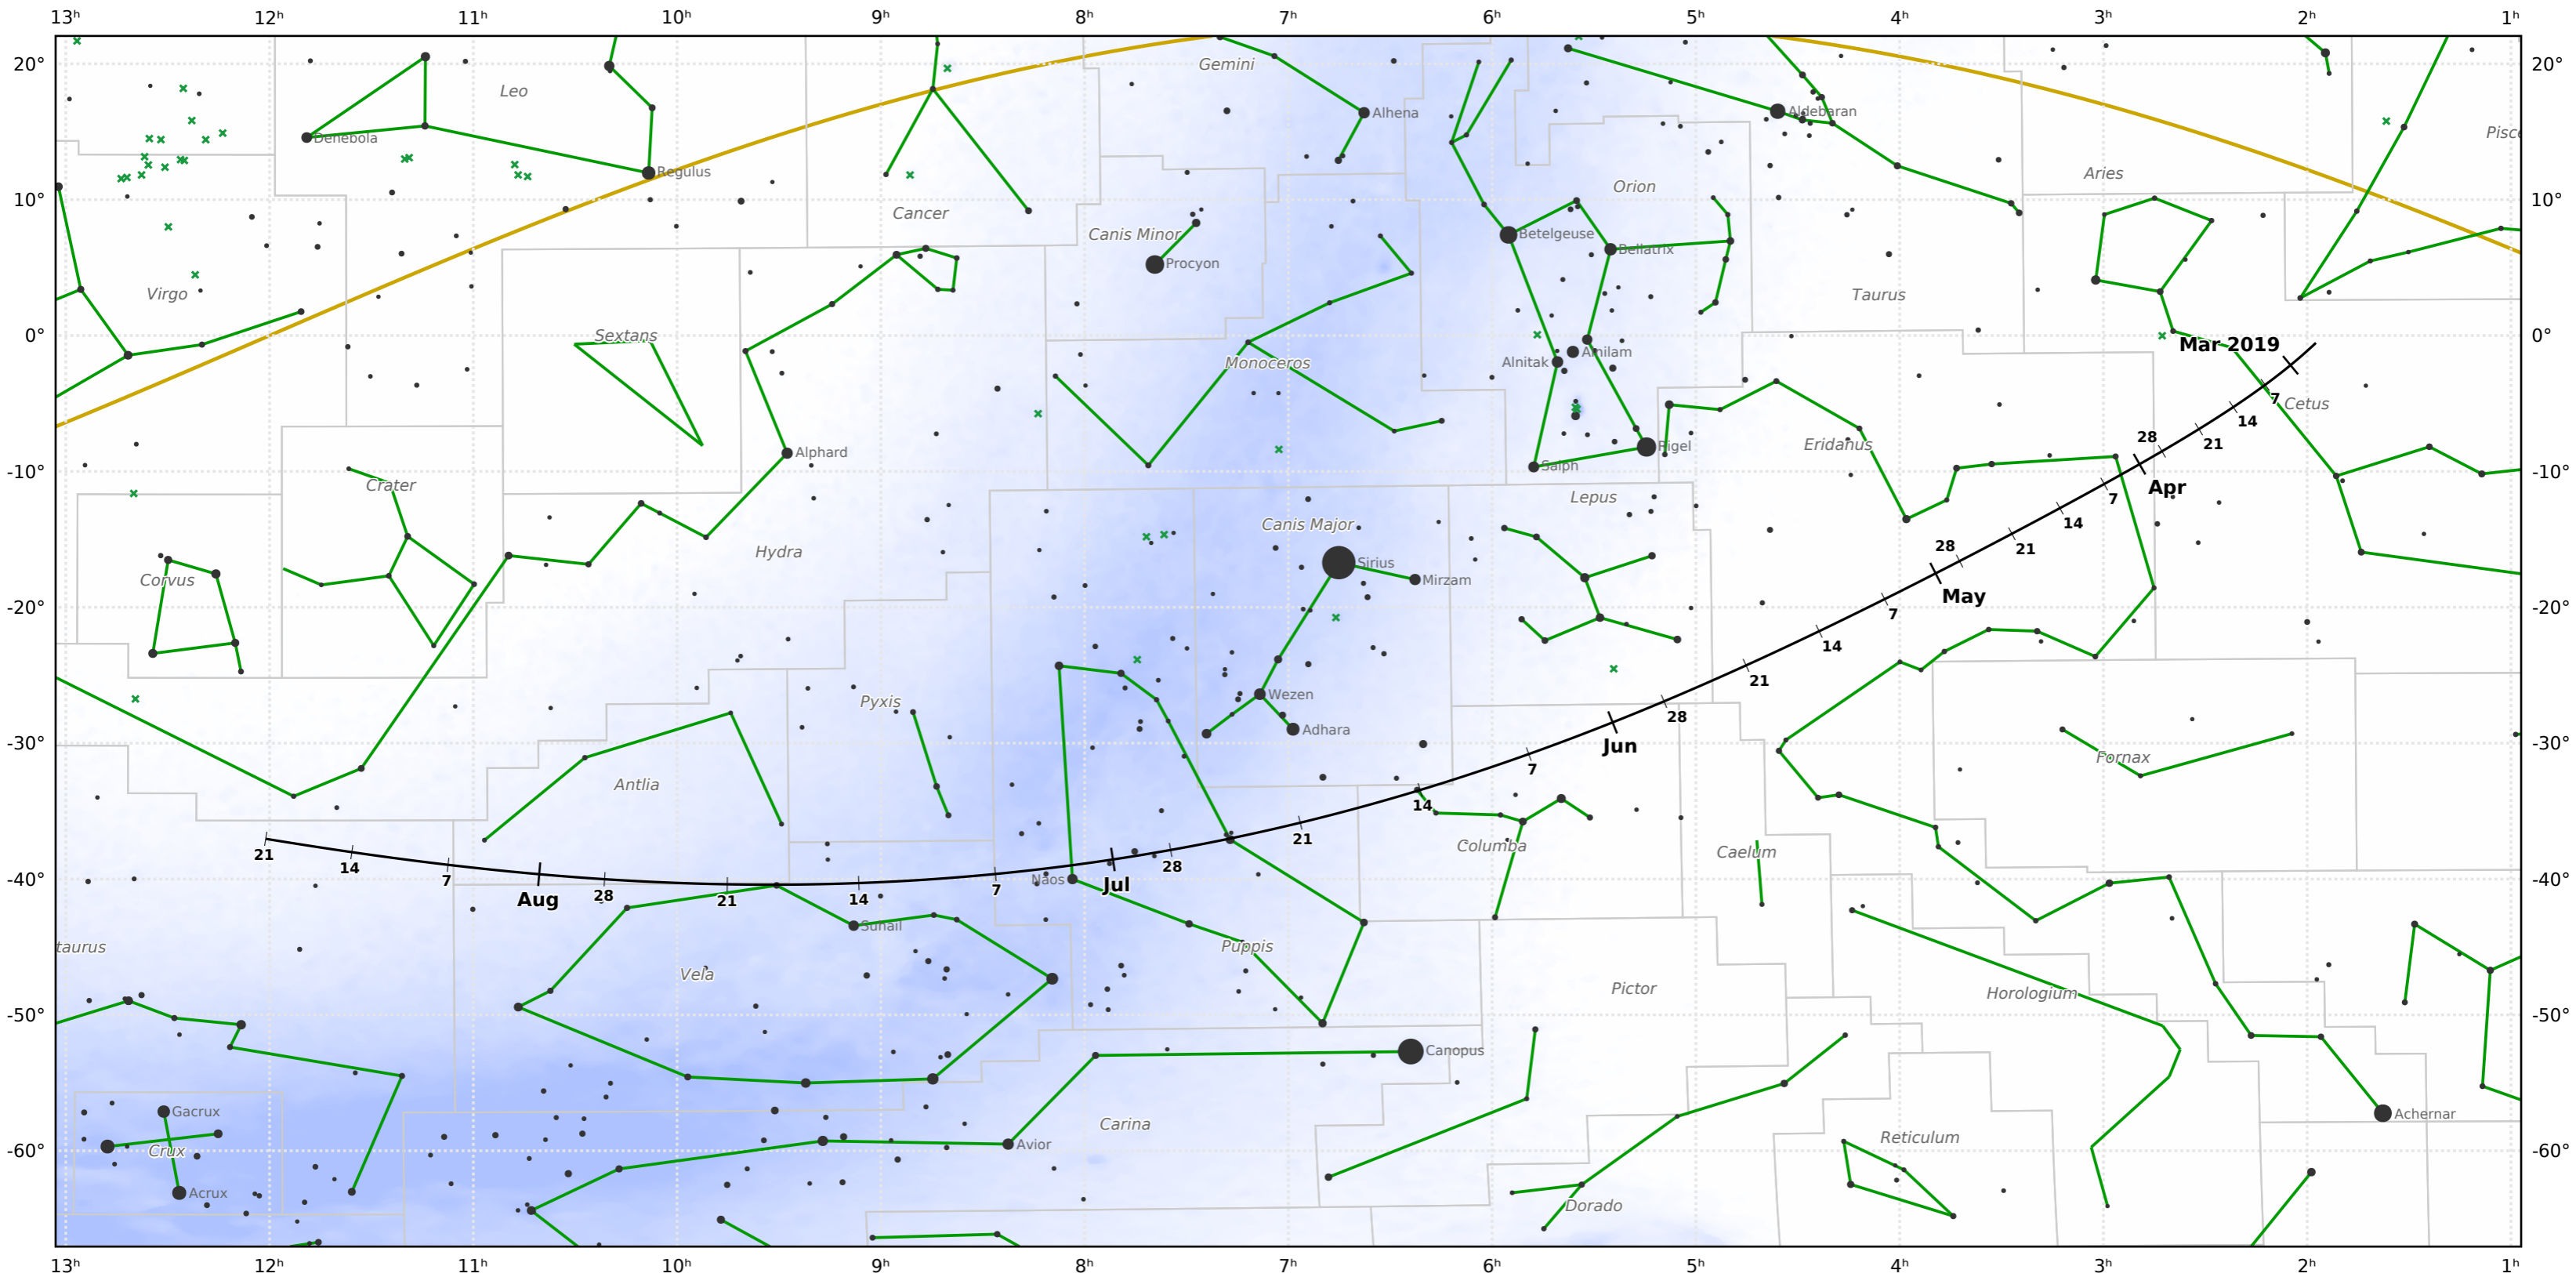

The path of C/2018 W1 (Catalina) starting on 22 Feb 2019

© Dominic Ford 2011-2020. Downloaded from <https://in-the-sky.org>

Magnitude scale: • 5.0 • 4.5 • 4.0 • 3.5 • 3.0 • 2.5 • 2.0 • 1.5 • 1.0 • 0.5 • 0.0 • -0.5 • -1.0 • -1.5

— Ecliptic Plane