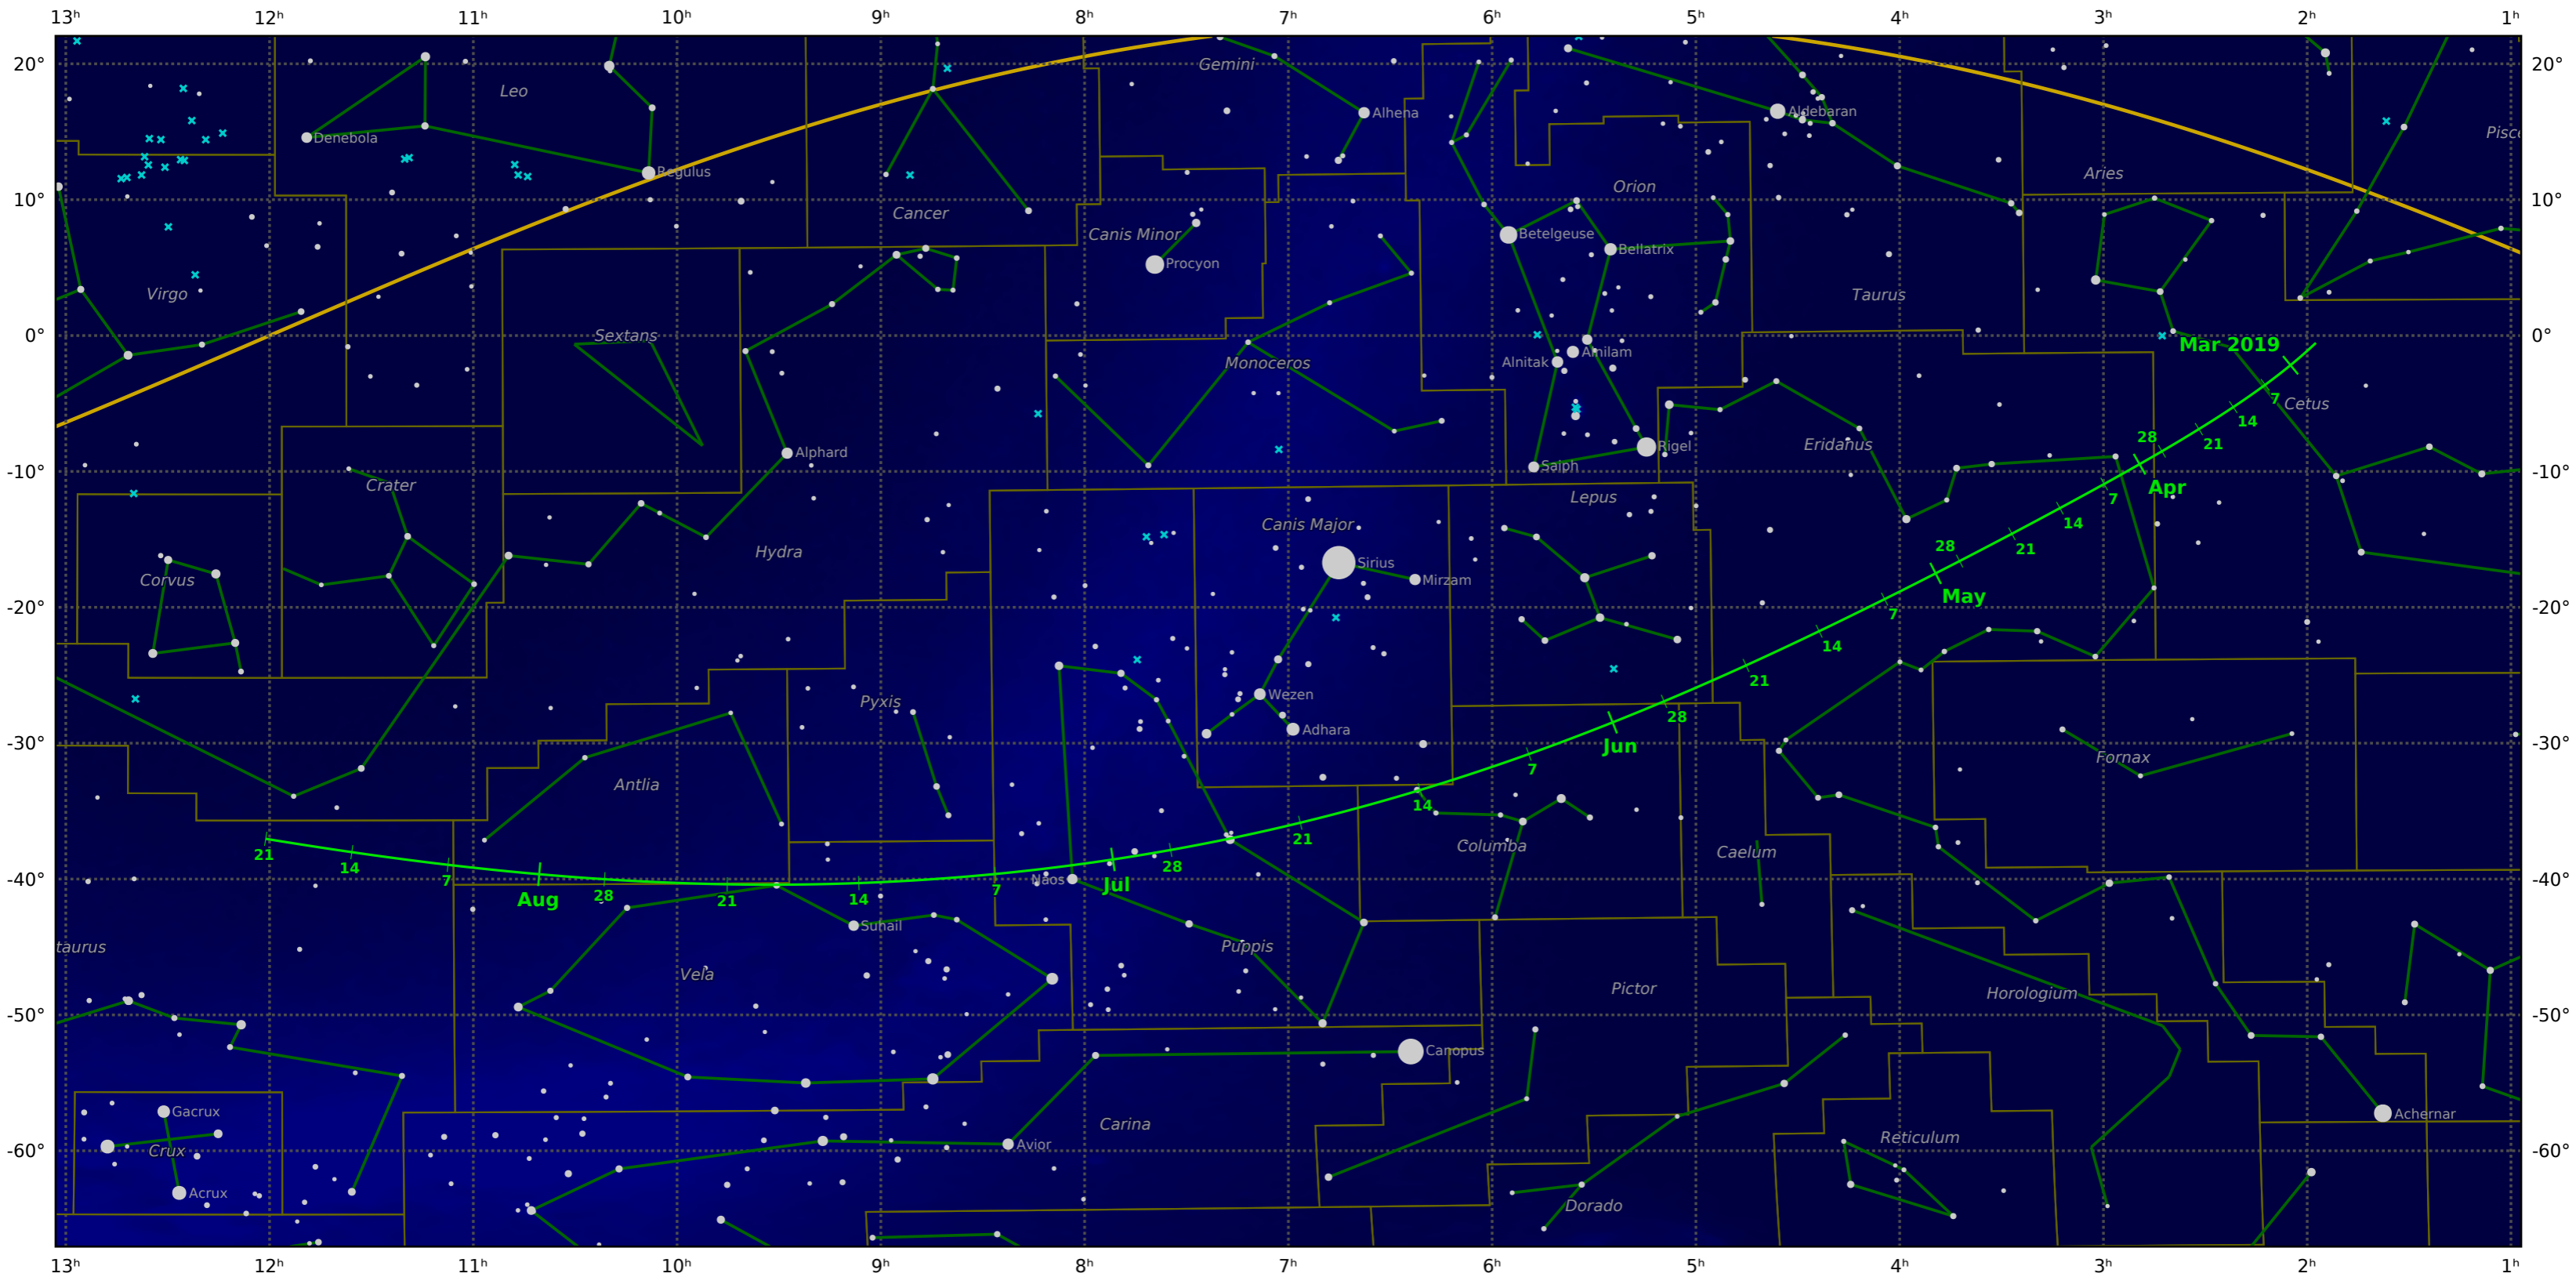

The path of C/2018 W1 (Catalina) starting on 22 Feb 2019

© Dominic Ford 2011-2020. Downloaded from <https://in-the-sky.org>

Magnitude scale: • 5.0 • 4.5 • 4.0 • 3.5 • 3.0 • 2.5 • 2.0 • 1.5 • 1.0 • 0.5 • 0.0 • -0.5 • -1.0 • -1.5

— Ecliptic Plane