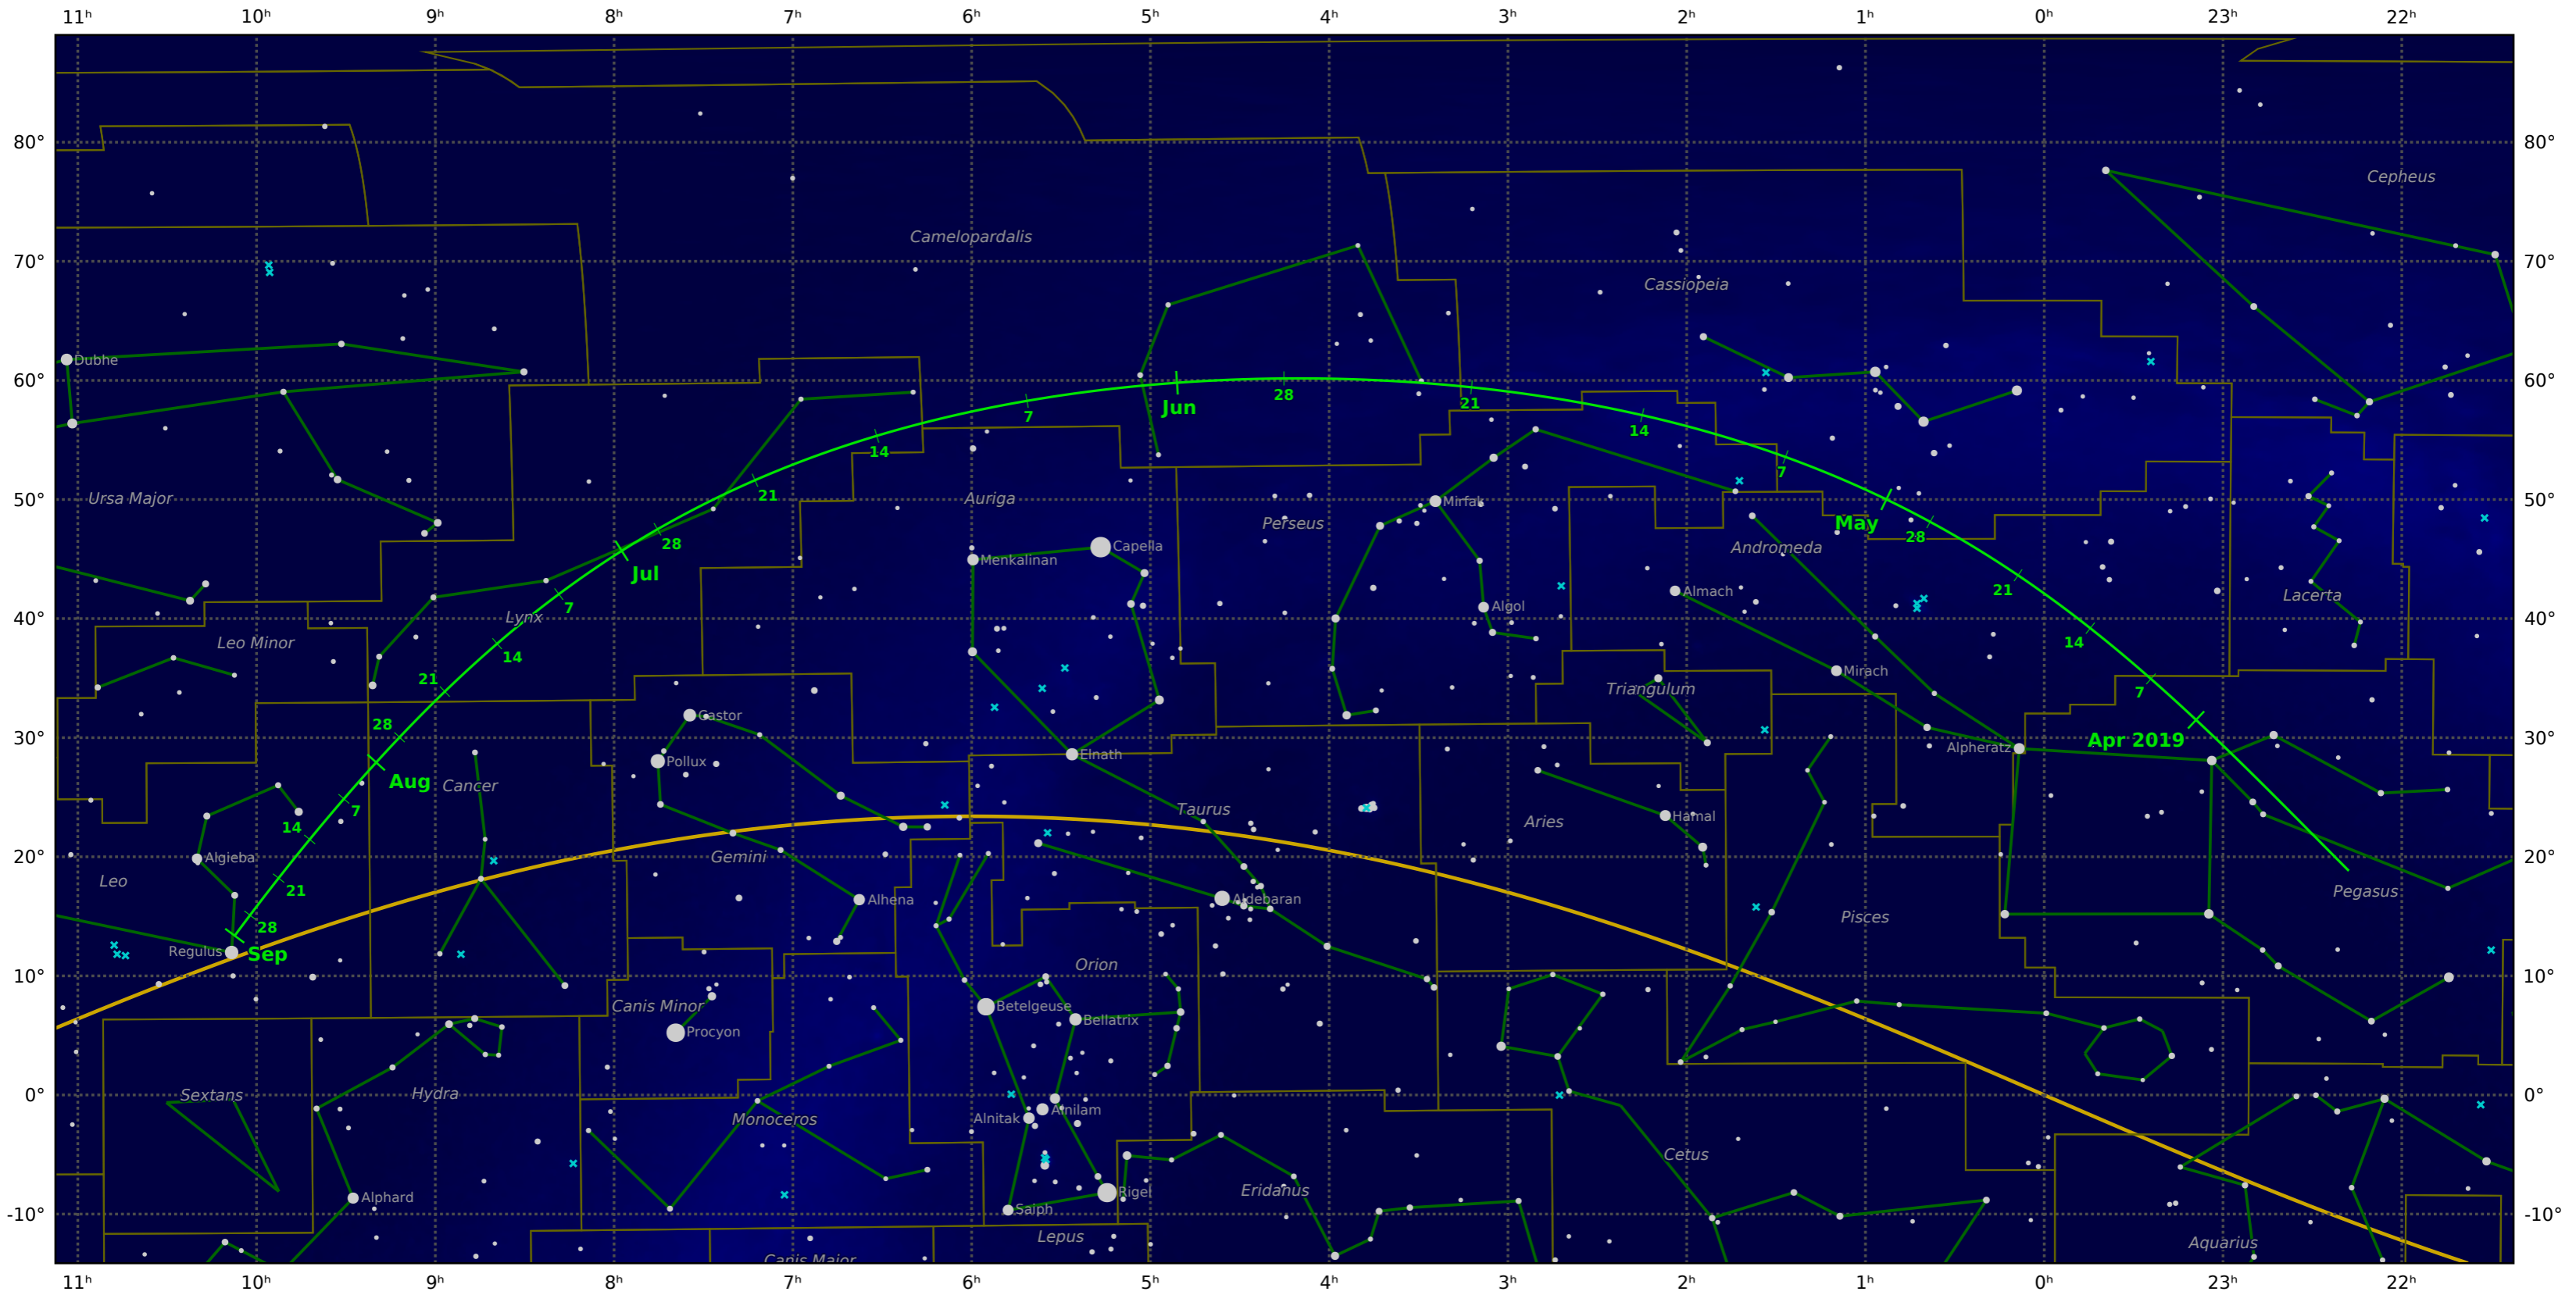

The path of C/2018 R3 (Lemmon) starting on 5 Mar 2019

© Dominic Ford 2011-2020. Downloaded from <https://in-the-sky.org>

Magnitude scale: • 5.0 • 4.5 • 4.0 • 3.5 • 3.0 • 2.5 • 2.0 • 1.5 • 1.0 • 0.5 • 0.0

— Ecliptic Plane