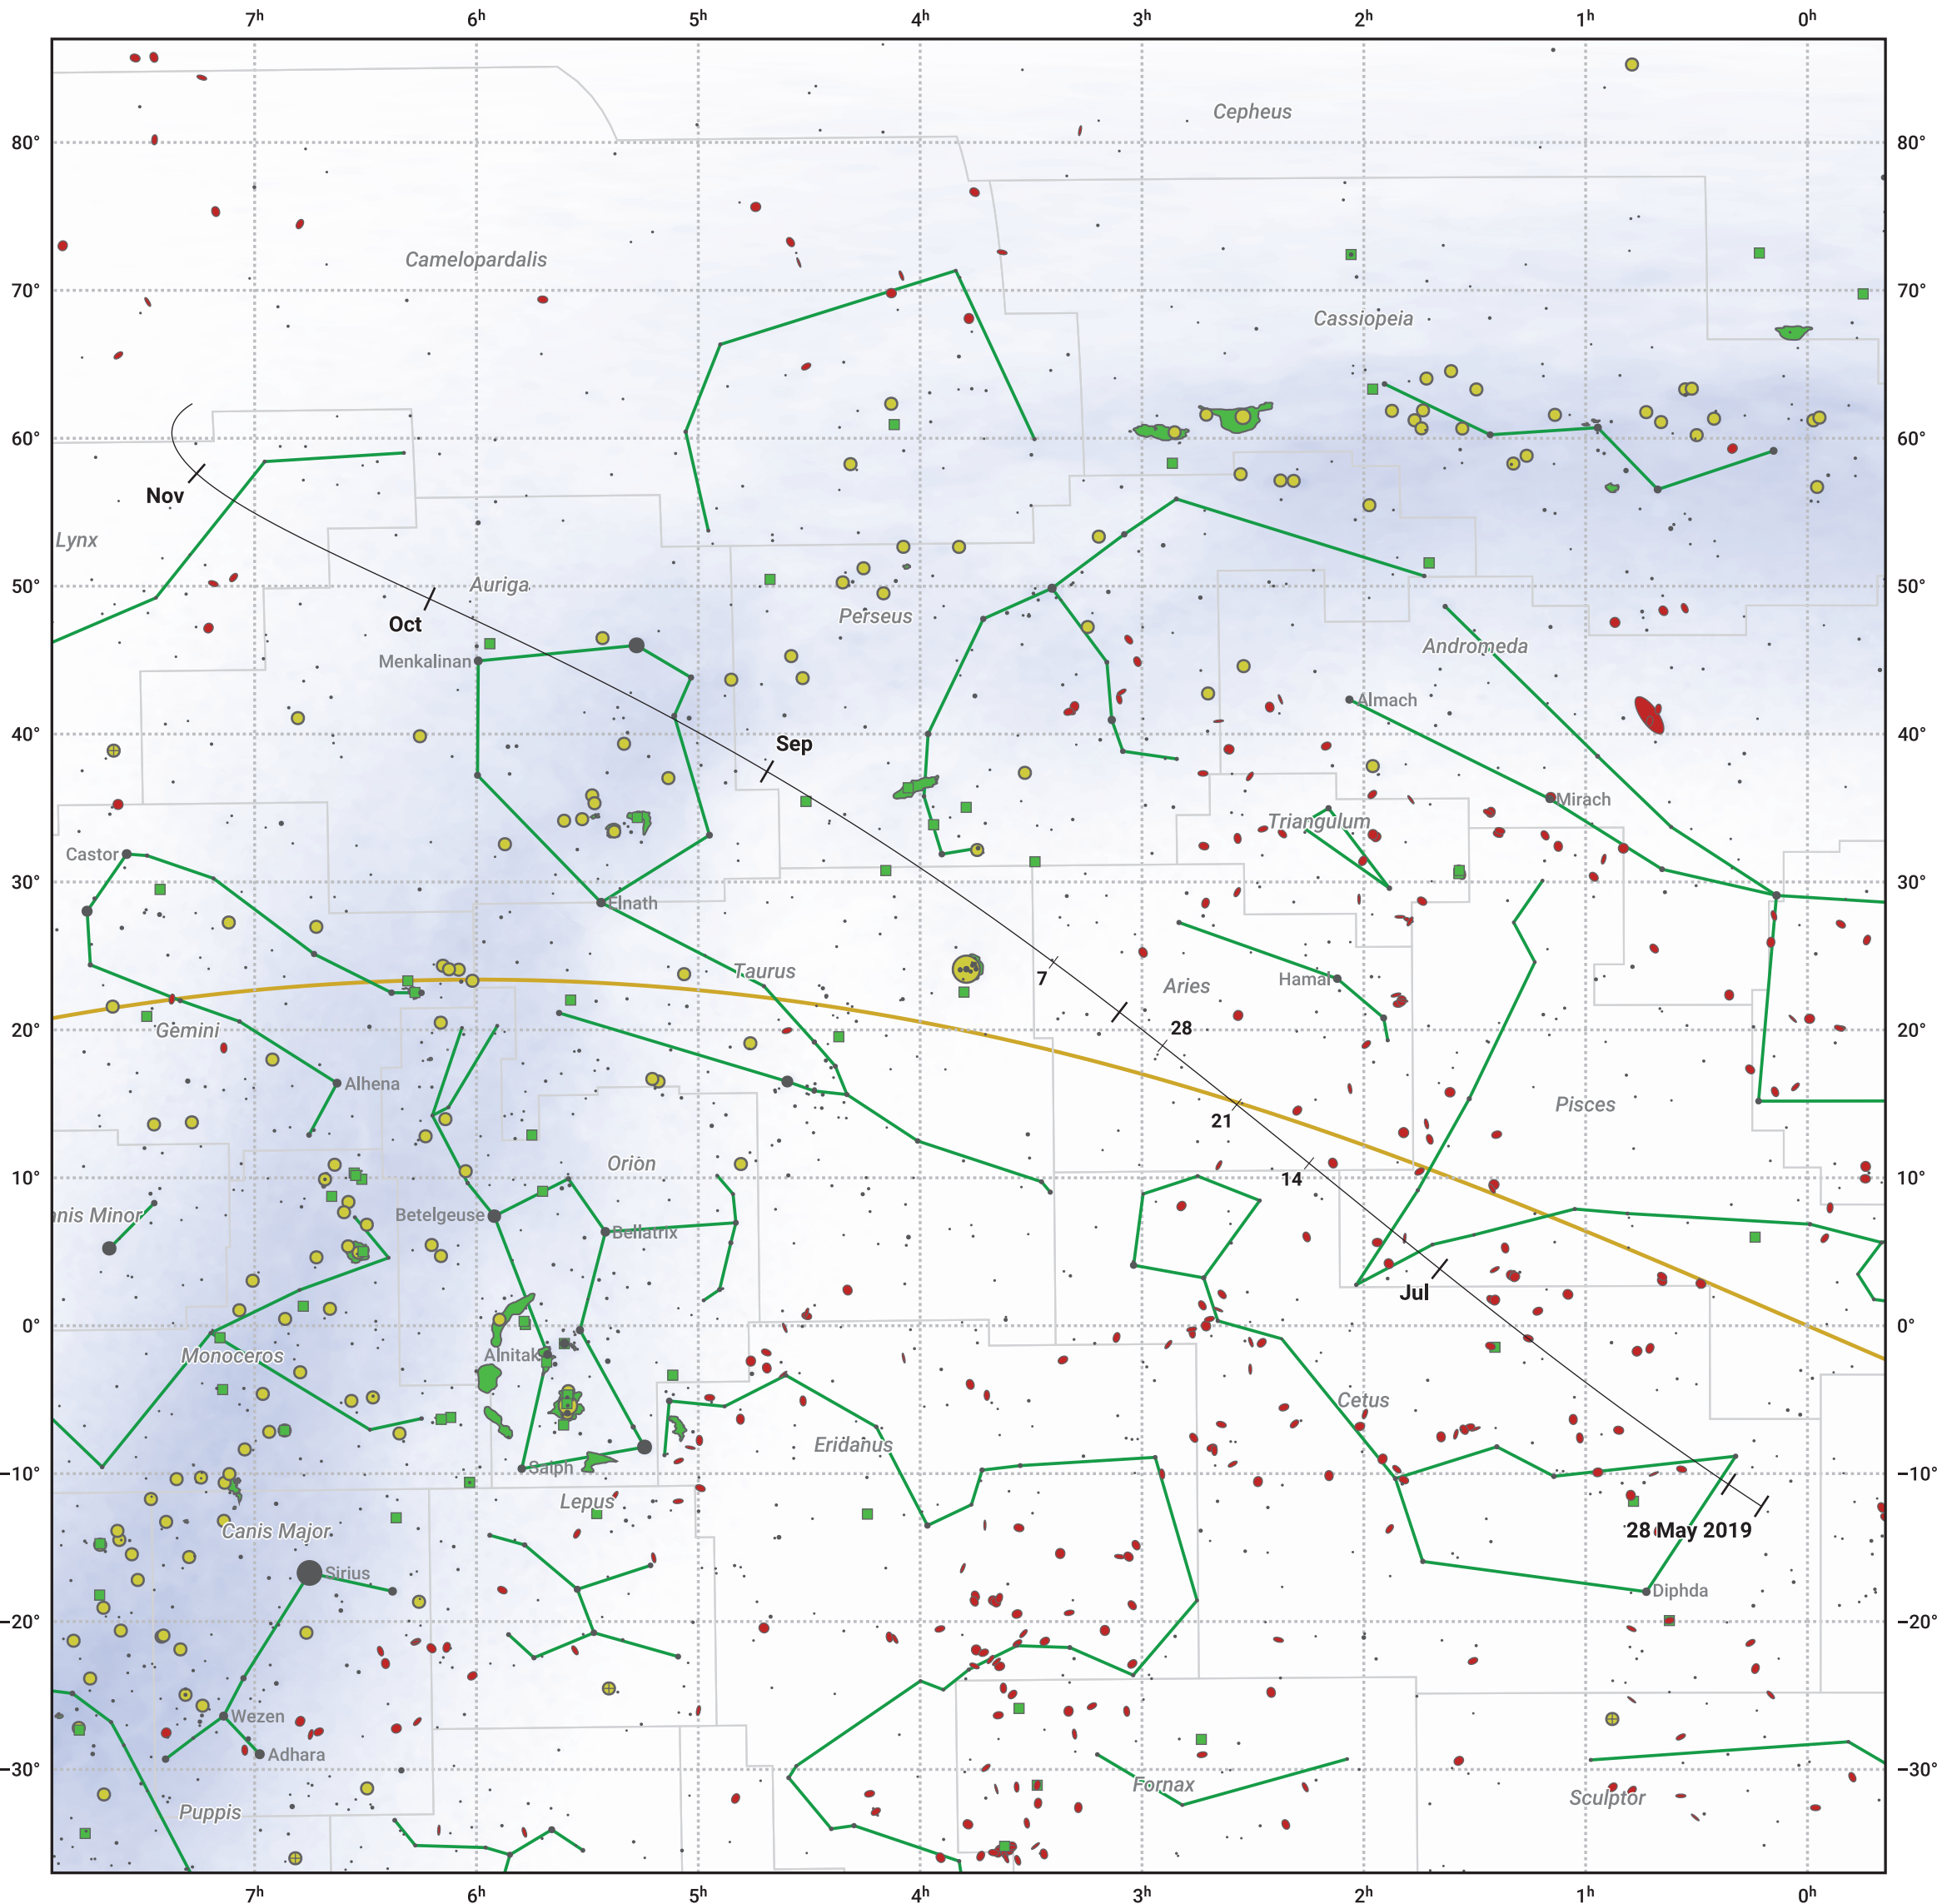

The path of 168P/Hergenrother starting on 28 May 2019

© Dominic Ford 2011–2024. Date markers placed at midnight UTC. Downloaded from <https://in-the-sky.org>

Magnitude scale: 6.0 5.0 4.0 3.0 2.0 1.0 0.0 -1.0 -2.0

— Ecliptic Plane

● Galaxy ■ Bright nebula ● Open cluster ⊕ Globular cluster

Date	Mag
2019 Jul 1	12.0
2019 Jul 14	11.7
2019 Sep 1	11.4
2019 Nov 1	11.8