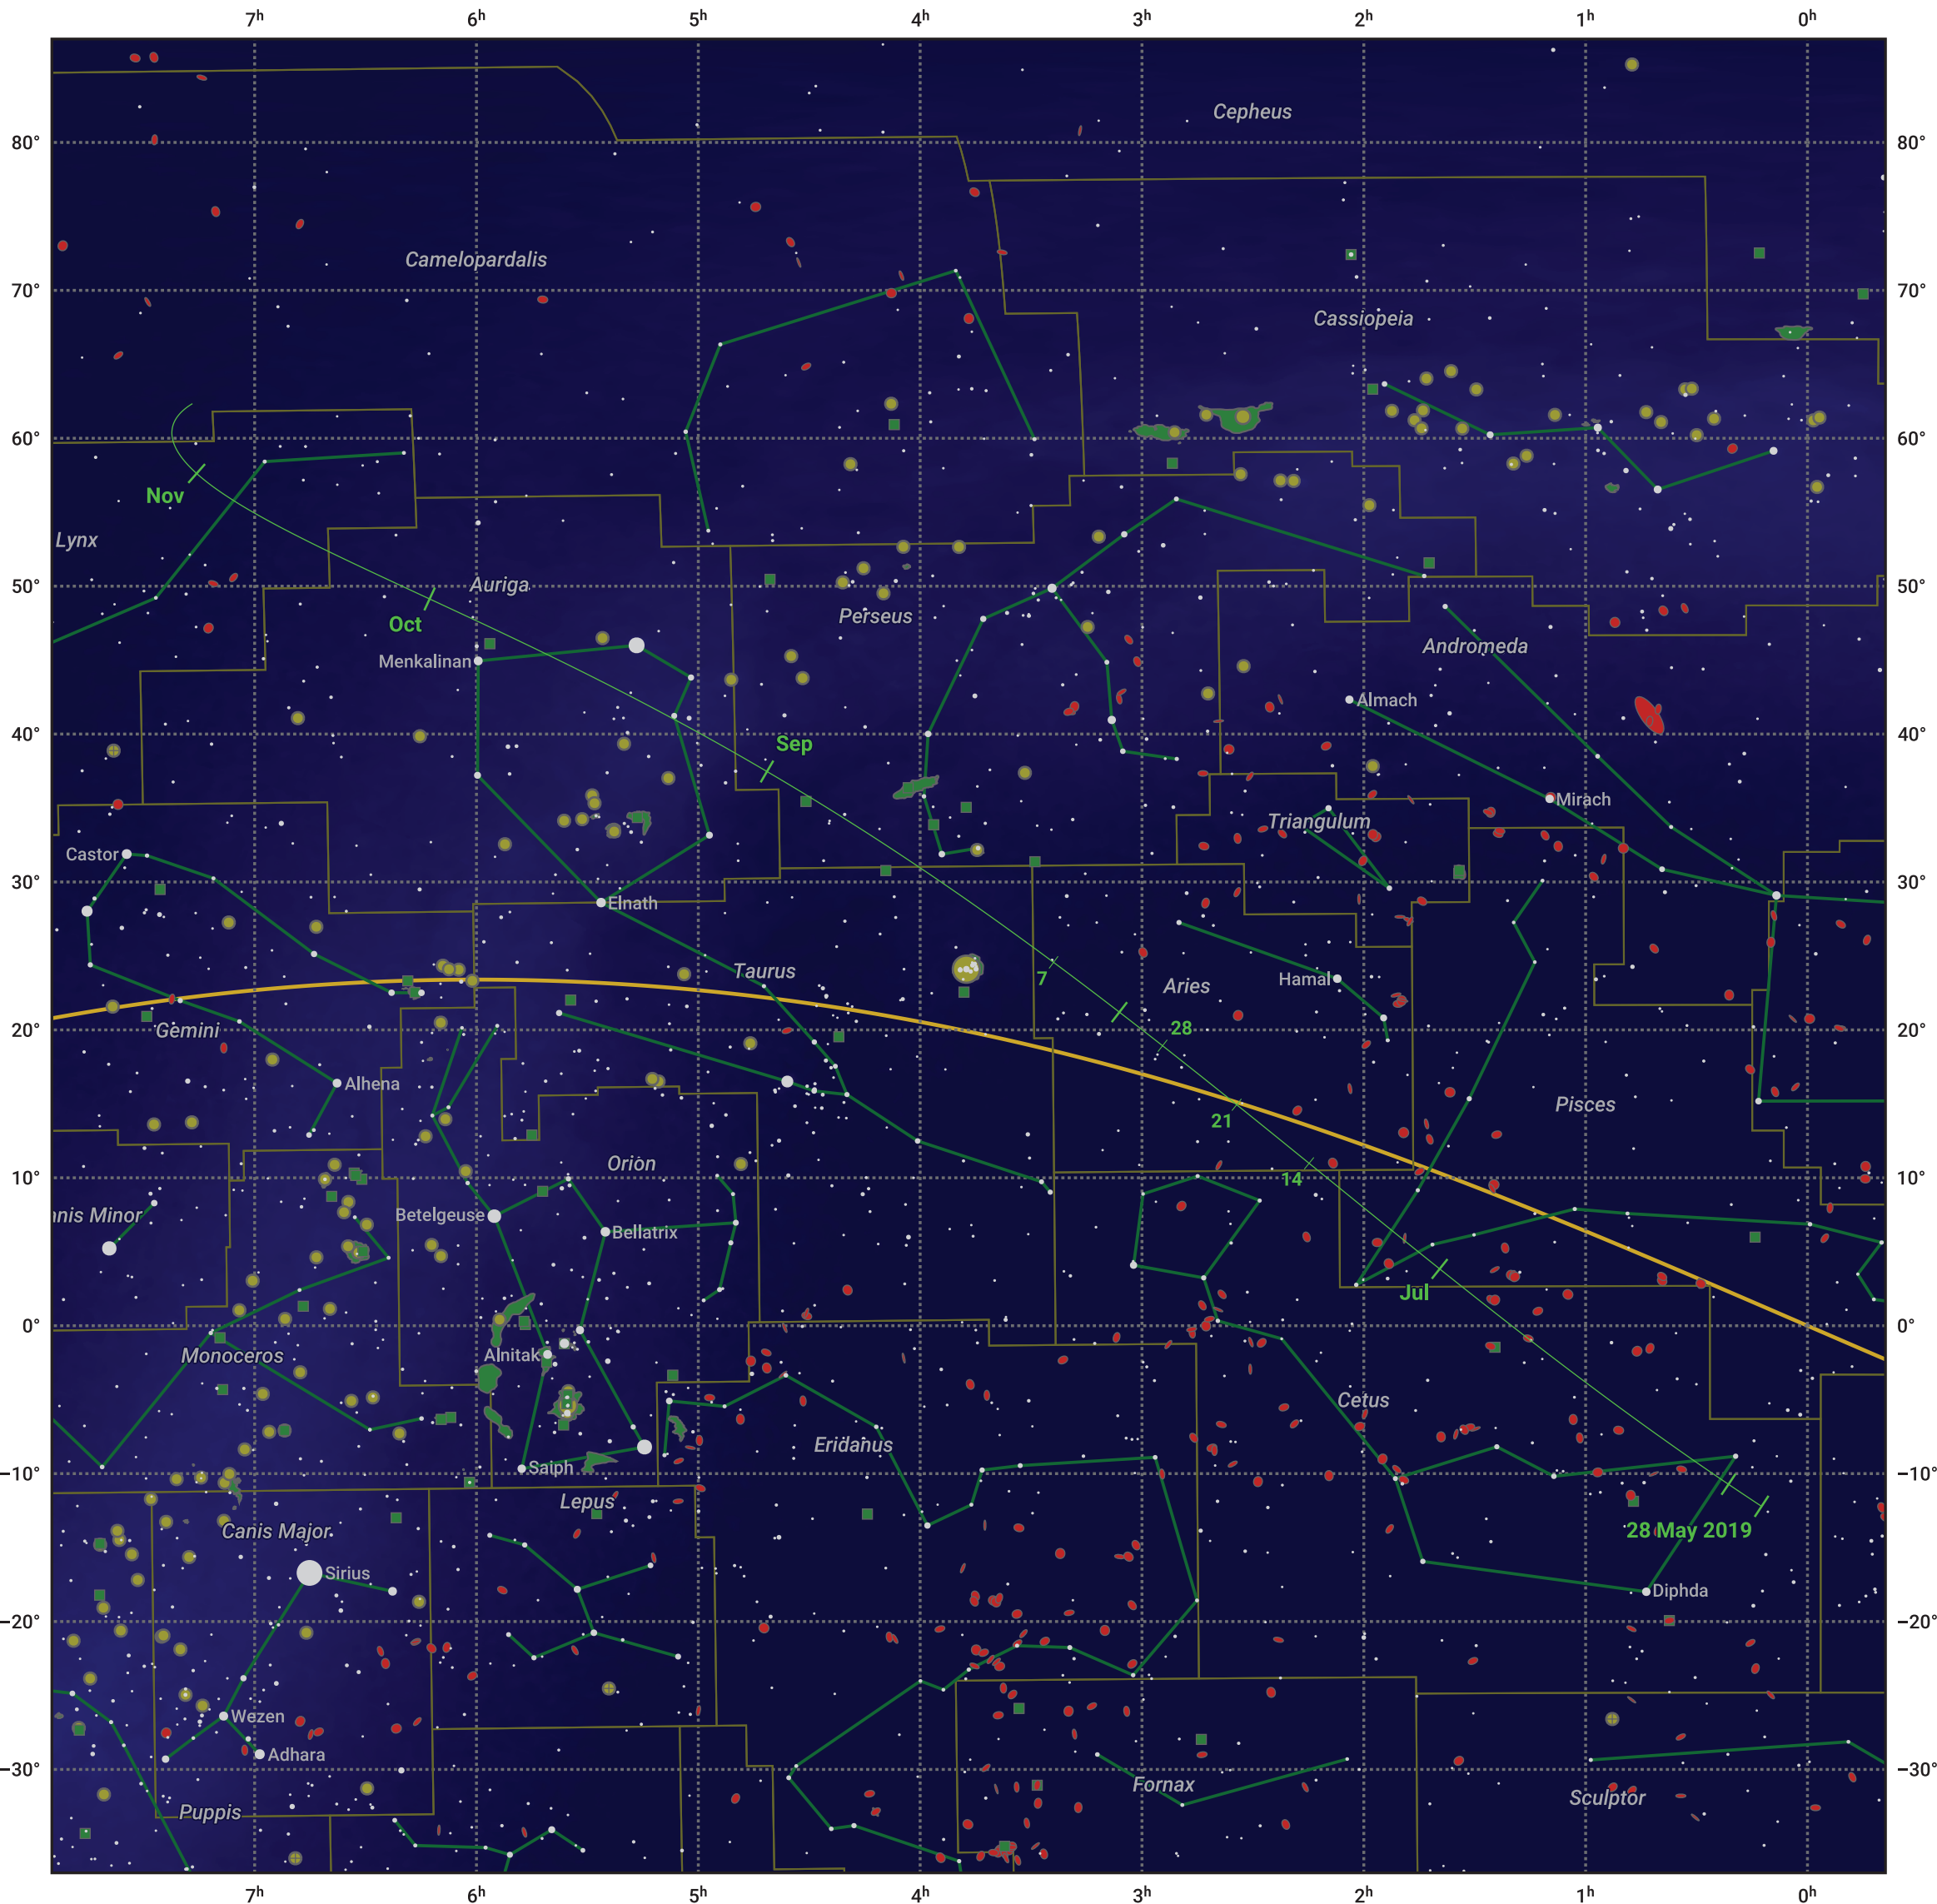

The path of 168P/Hergenrother starting on 28 May 2019

© Dominic Ford 2011–2024. Date markers placed at midnight UTC. Downloaded from <https://in-the-sky.org>

Magnitude scale: 6.0 5.0 4.0 3.0 2.0 1.0 0.0 -1.0 -2.0

— Ecliptic Plane

Galaxy Bright nebula Open cluster Globular cluster

Date	Mag
2019 Jul 1	12.0
2019 Jul 14	11.7
2019 Sep 1	11.4
2019 Nov 1	11.8