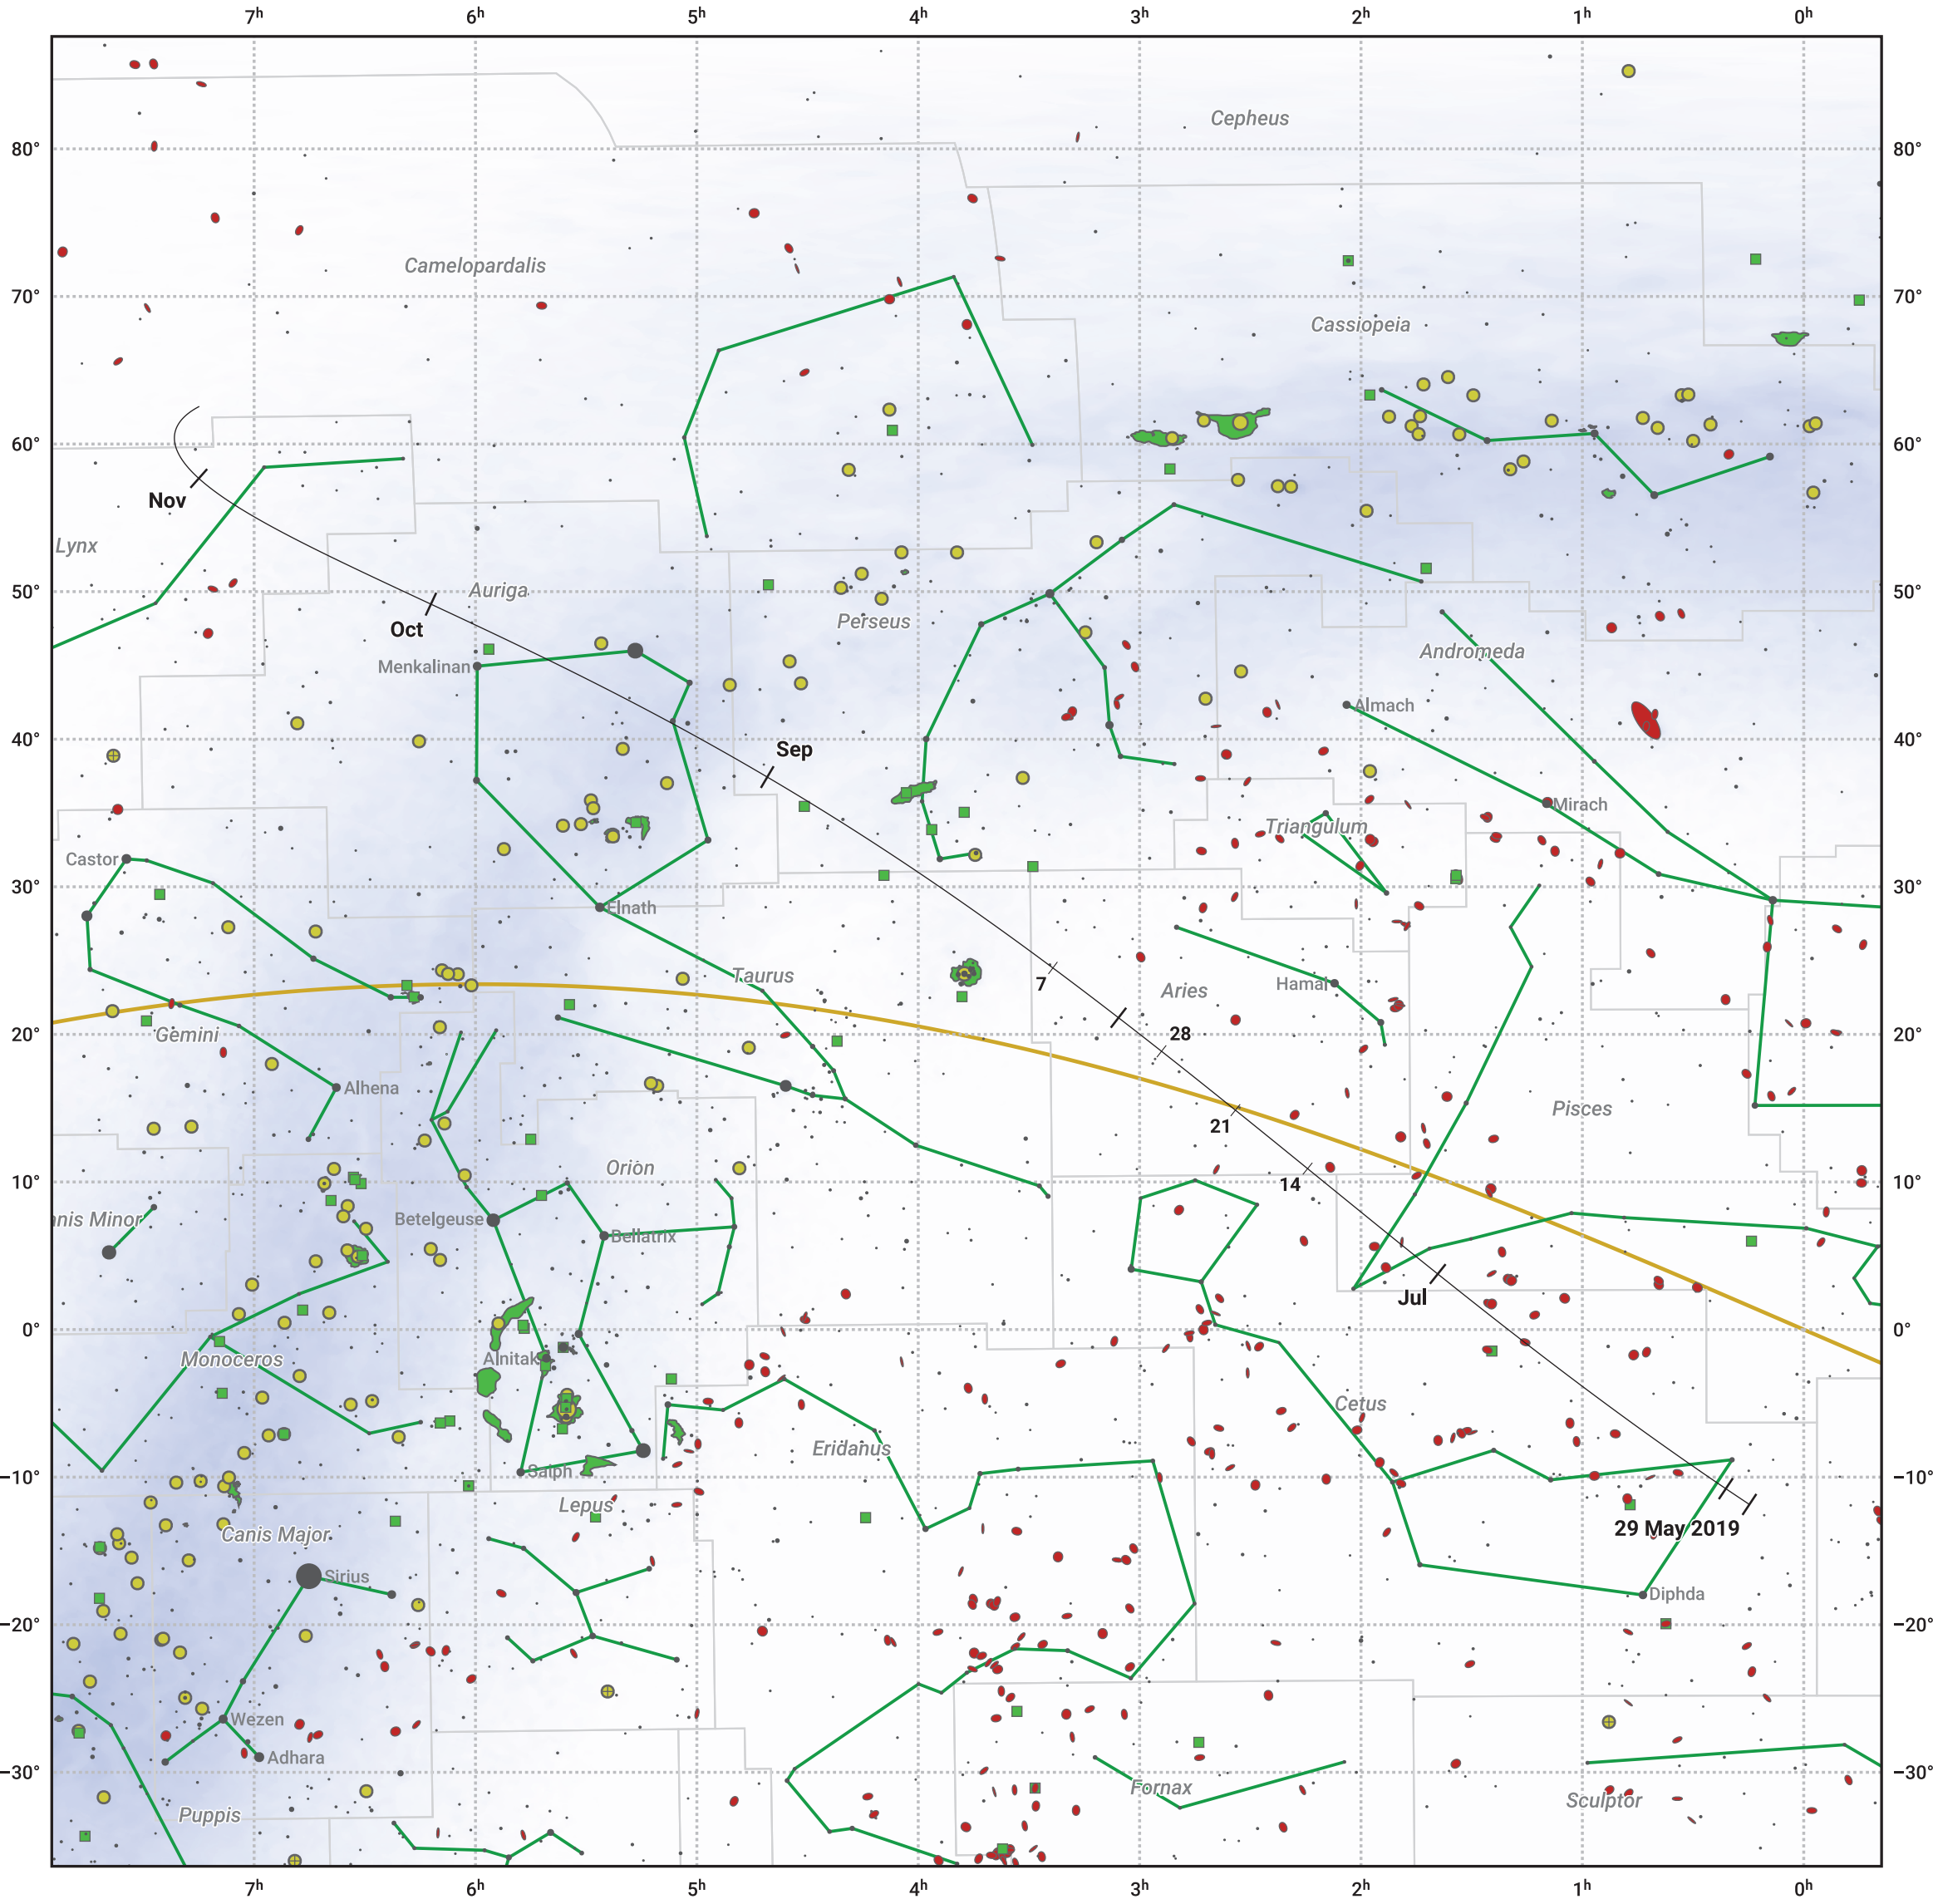

The path of 168P/Hergenrother starting on 29 May 2019

© Dominic Ford 2011–2024. Date markers placed at midnight UTC. Downloaded from <https://in-the-sky.org>

Magnitude scale: 6.0 5.0 4.0 3.0 2.0 1.0 0.0 -1.0 -2.0

— Ecliptic Plane

Galaxy Bright nebula Open cluster Globular cluster

Date	Mag
2019 Jul 1	12.0
2019 Jul 15	11.7
2019 Sep 1	11.3
2019 Nov 1	11.8