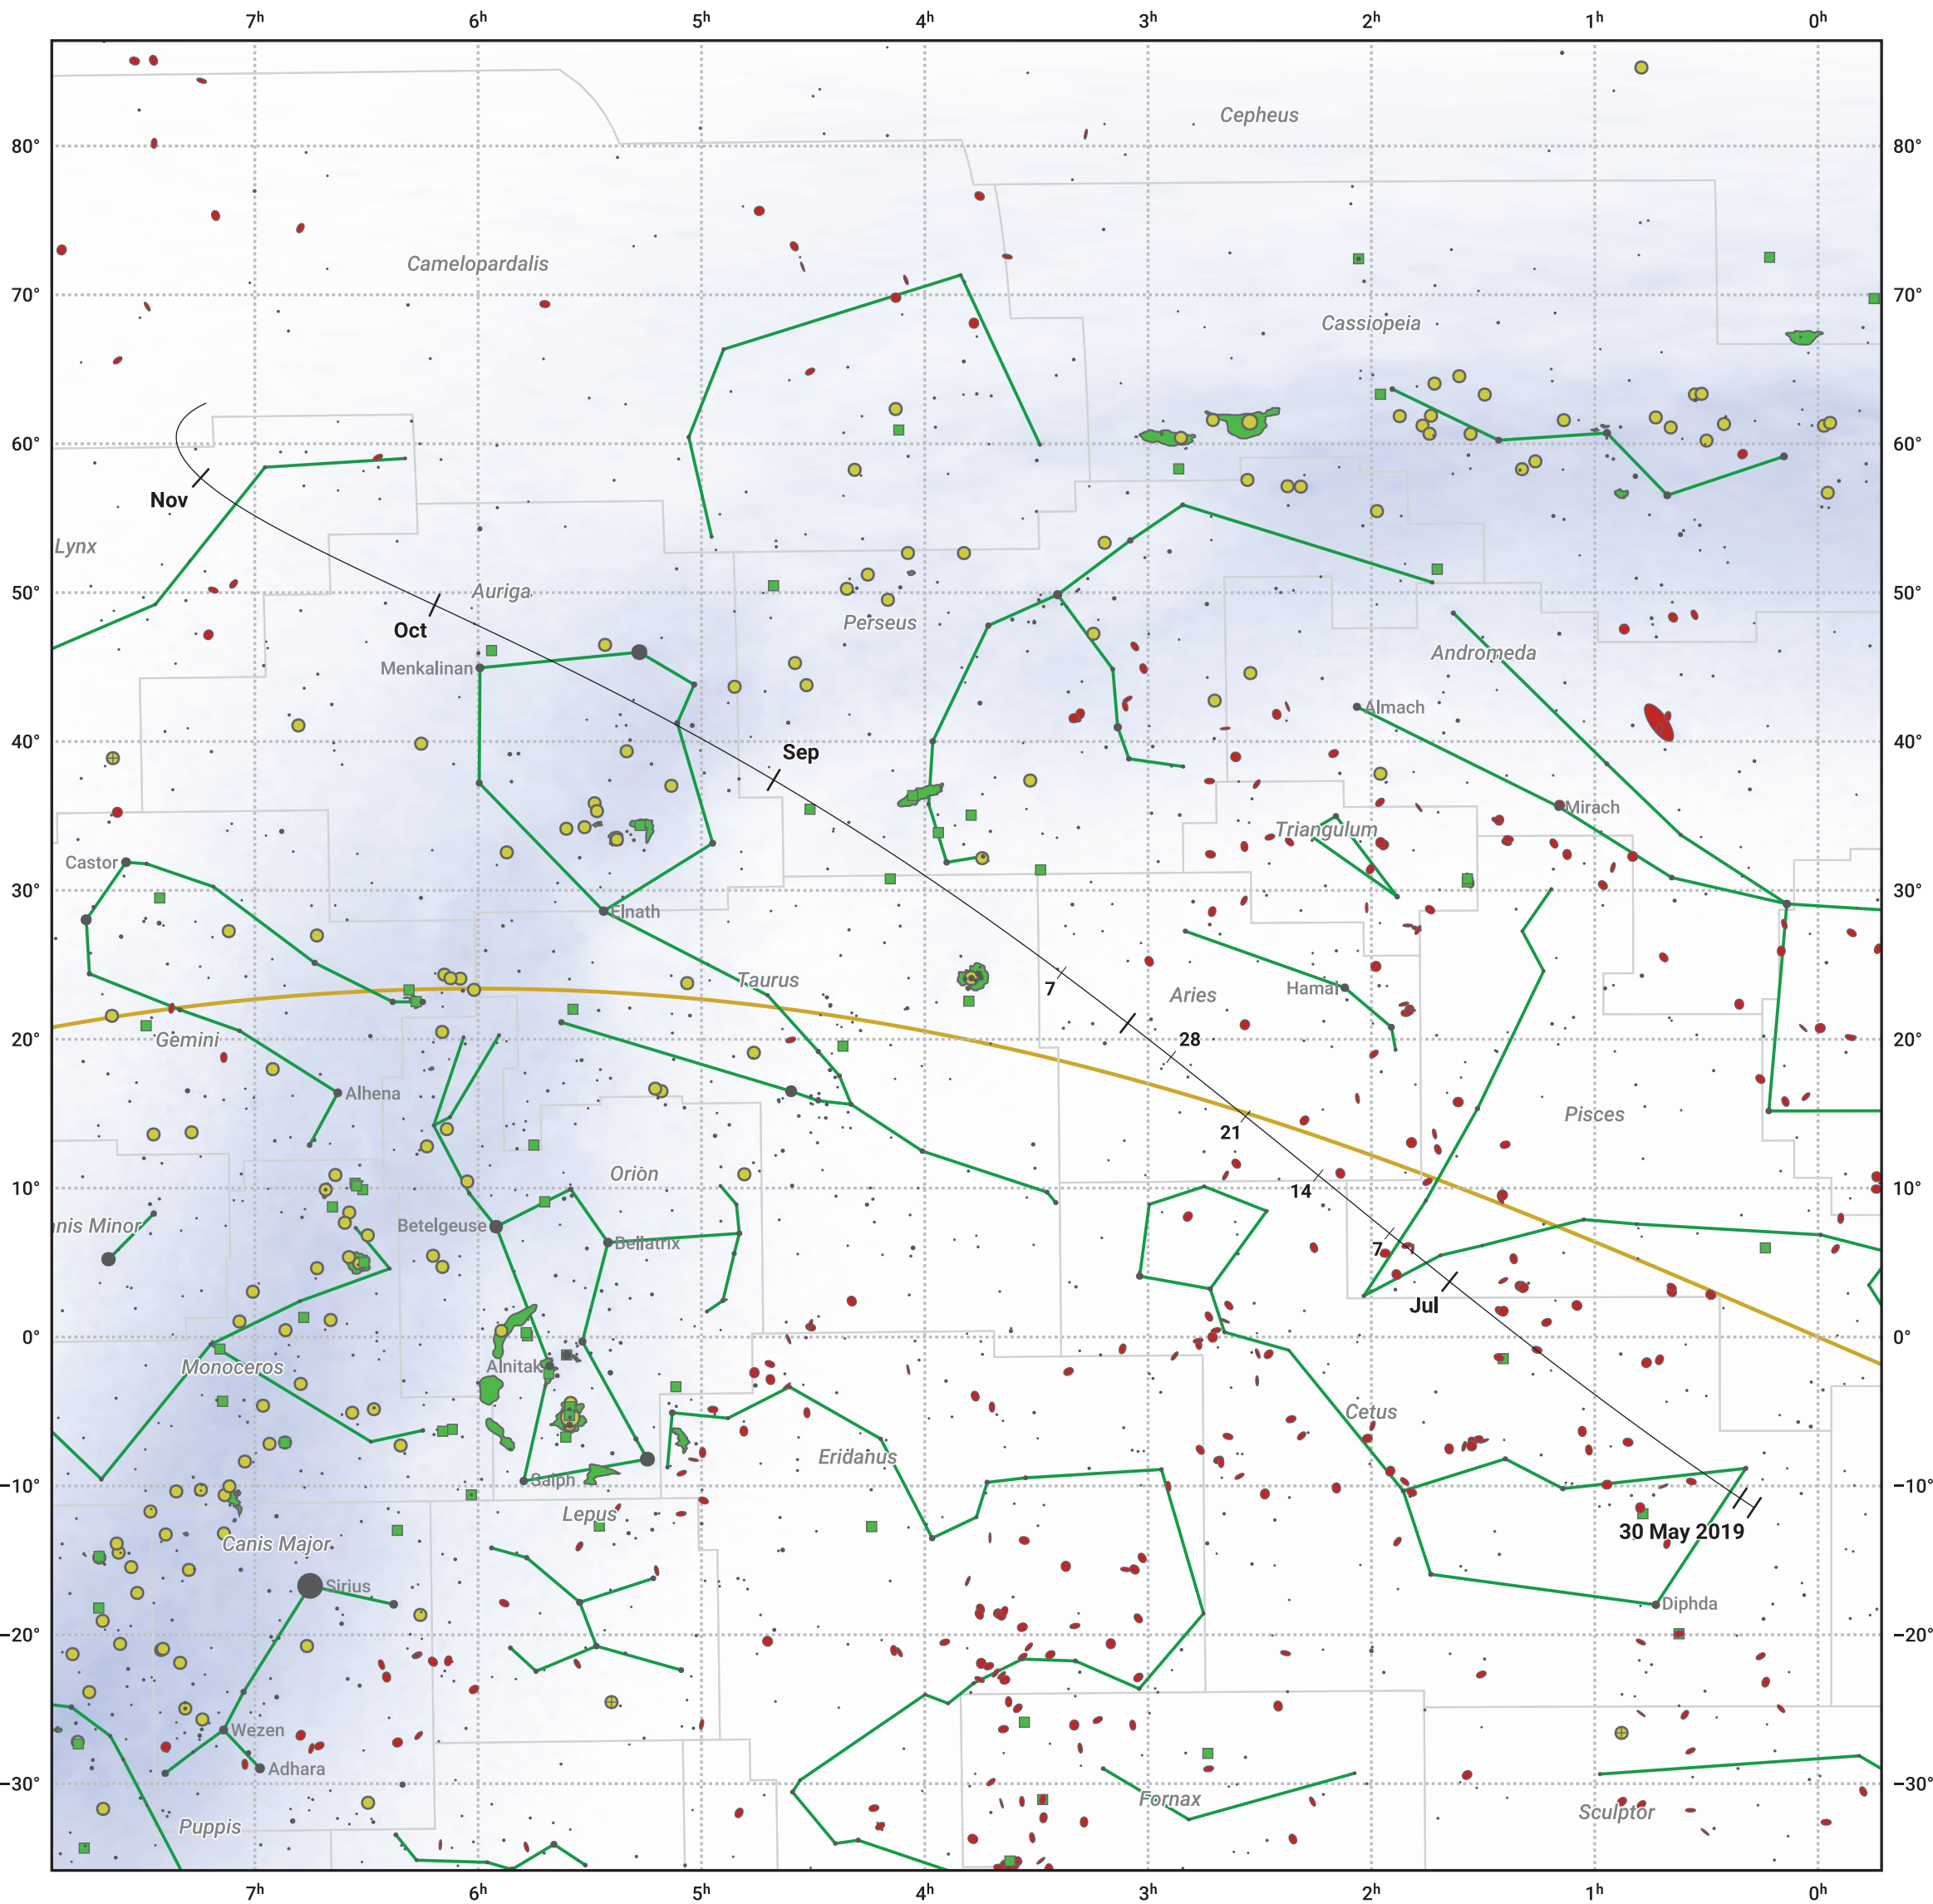

The path of 168P/Hergenrother starting on 30 May 2019

© Dominic Ford 2011–2024. Date markers placed at midnight UTC. Downloaded from <https://in-the-sky.org>

Magnitude scale: 6.0 5.0 4.0 3.0 2.0 1.0 0.0 -1.0 -2.0

— Ecliptic Plane

Galaxy Bright nebula Open cluster Globular cluster

Date	Mag
2019 Jul 1	12.0
2019 Jul 16	11.7
2019 Sep 1	11.3
2019 Nov 1	11.8