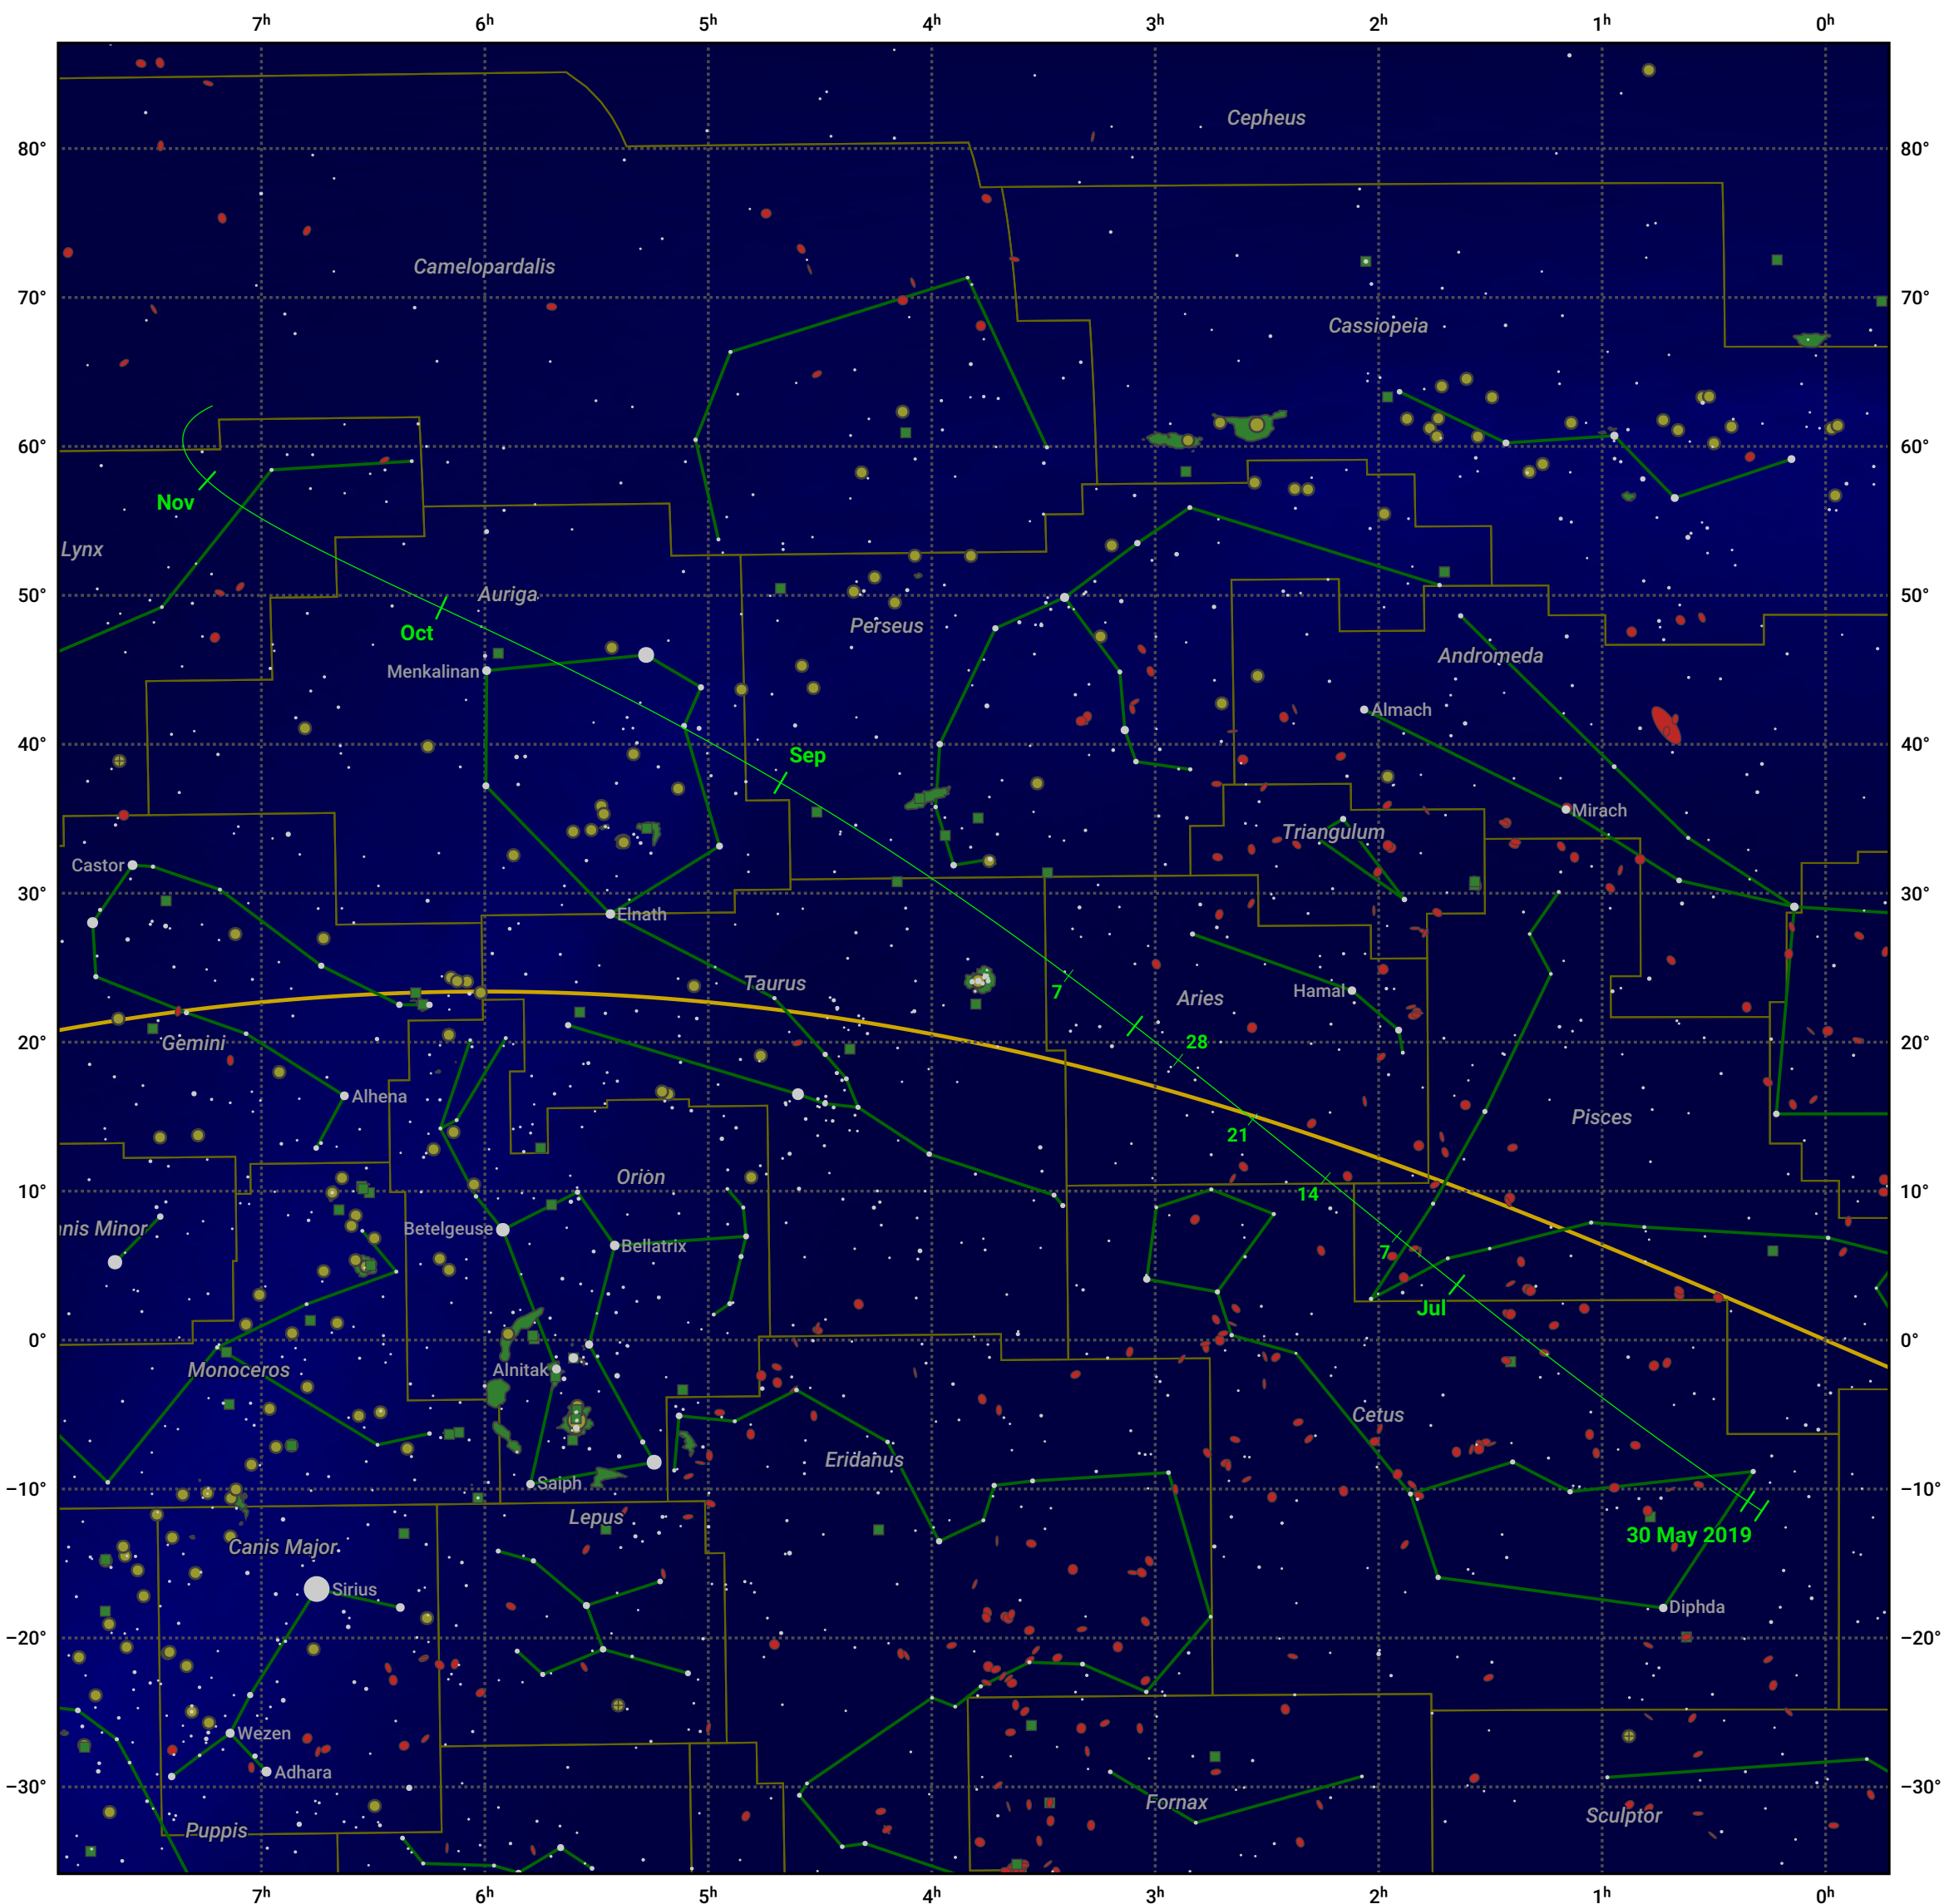

# The path of 168P/Hergenrother starting on 30 May 2019

© Dominic Ford 2011–2024. Date markers placed at midnight UTC. Downloaded from <https://in-the-sky.org>

Magnitude scale: ● -6.0 ● -5.0 ● -4.0 ● -3.0 ● -2.0 ● -1.0 ● -0.0 ● -1.0 ● -2.0

— Ecliptic Plane

● Galaxy ● Bright nebula ● Open cluster ● Globular cluster

Date	Mag
2019 Jul 1	12.0
2019 Jul 16	11.7
2019 Sep 1	11.3
2019 Nov 1	11.8