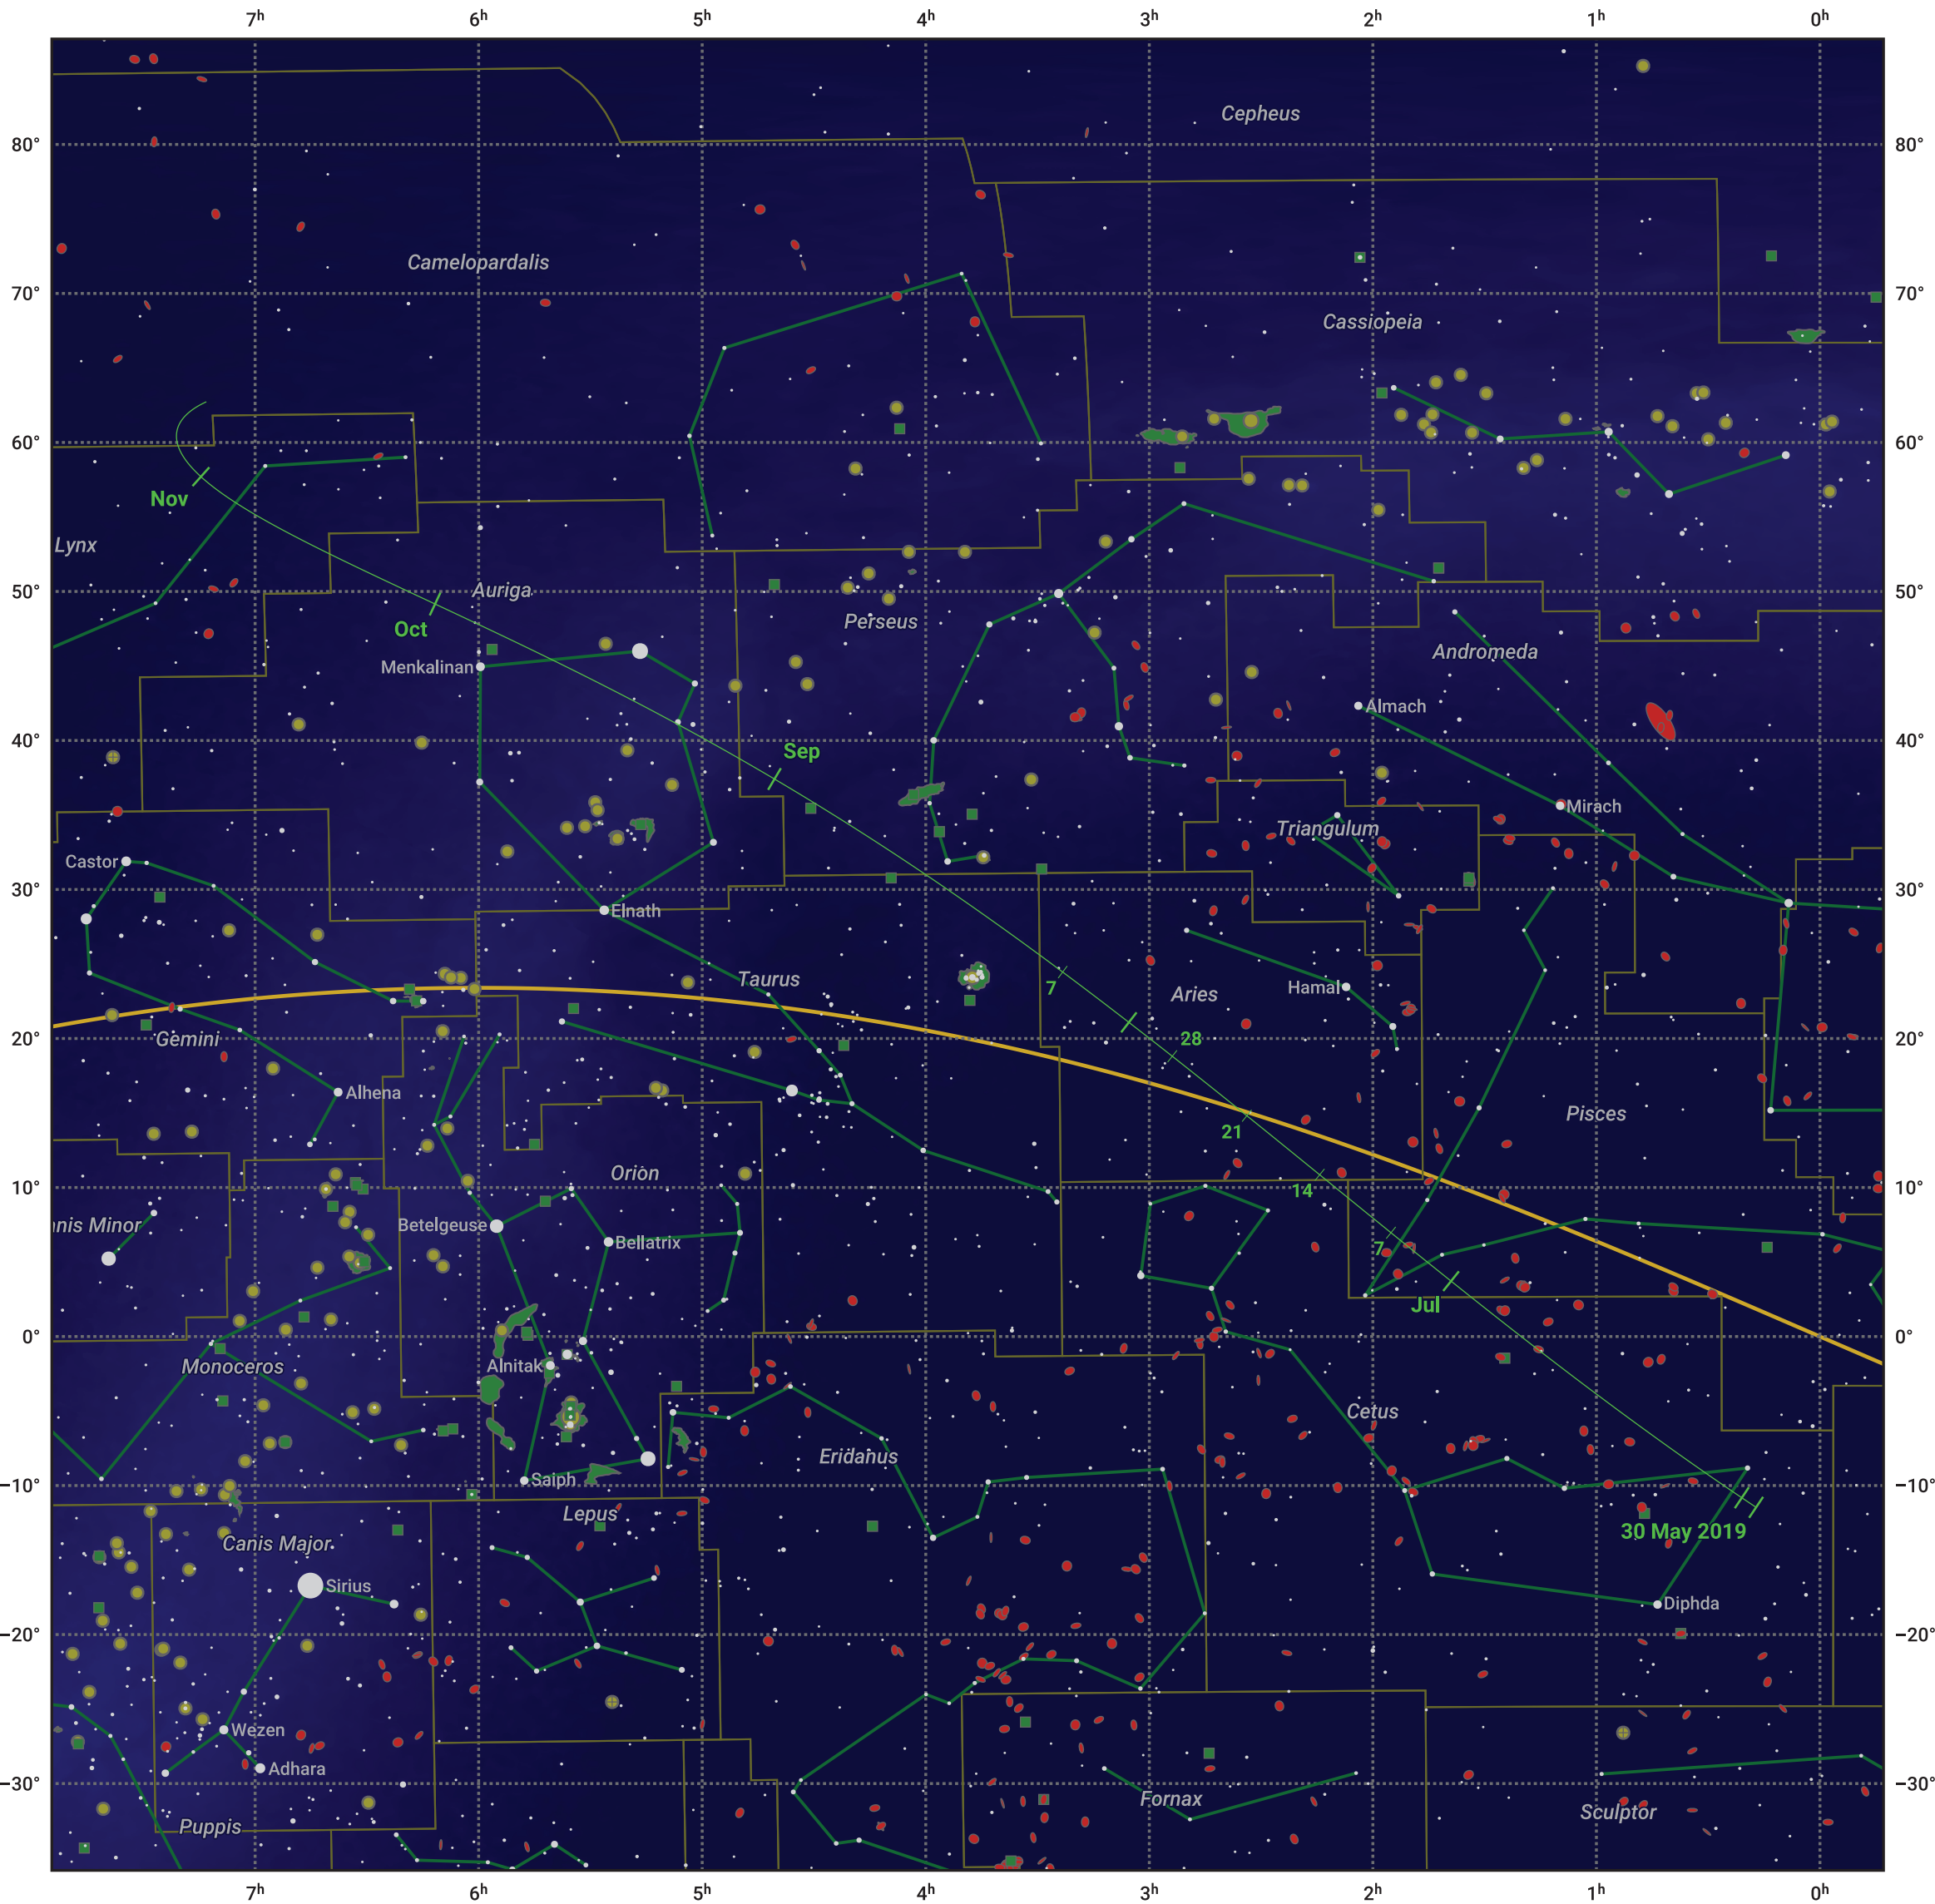

# The path of 168P/Hergenrother starting on 30 May 2019

© Dominic Ford 2011–2024. Date markers placed at midnight UTC. Downloaded from <https://in-the-sky.org>

Magnitude scale:  6.0  5.0  4.0  3.0  2.0  1.0  0.0  -1.0  -2.0

— Ecliptic Plane

Galaxy  
  Bright nebula  
  Open cluster  
  Globular cluster

Date	Mag
2019 Jul 1	12.0
2019 Jul 16	11.7
2019 Sep 1	11.3
2019 Nov 1	11.8