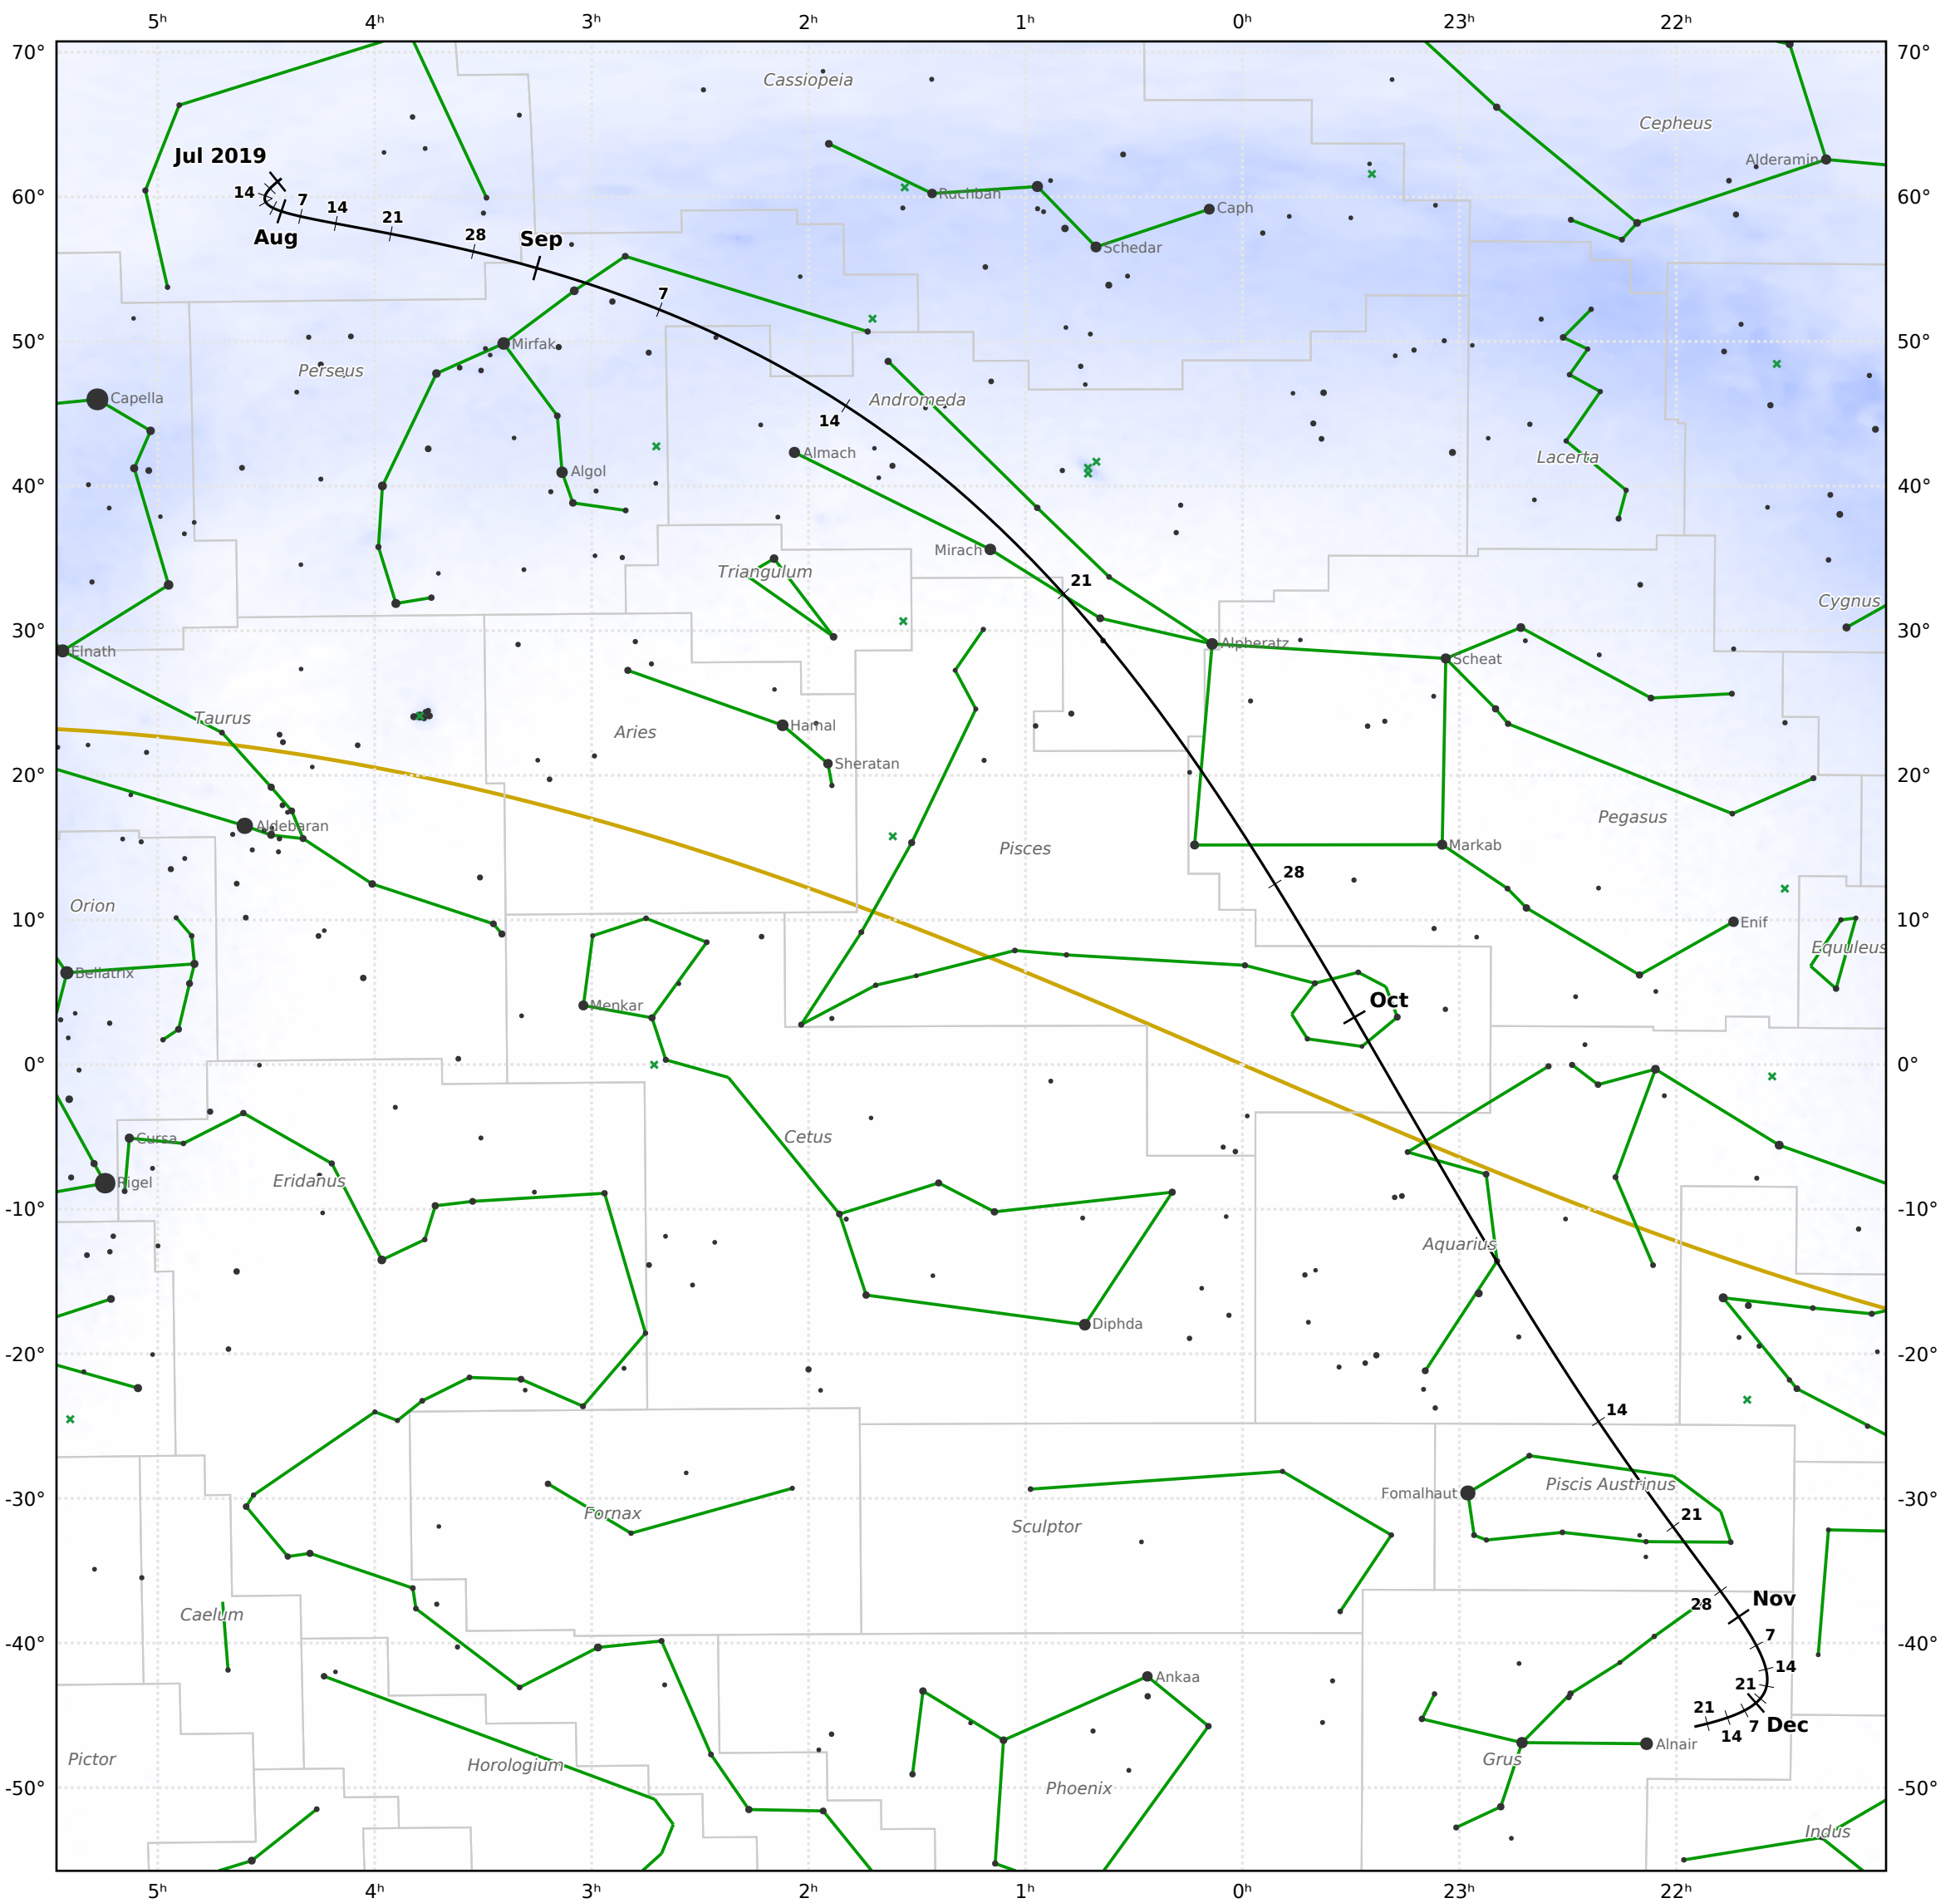

The path of C/2018 W2 (Africano) starting on 28 Jun 2019

Magnitude scale: • 5.0 • 4.5 • 4.0 • 3.5 • 3.0 • 2.5 • 2.0 • 1.5 • 1.0 • 0.5 • 0.0

— Ecliptic Plane