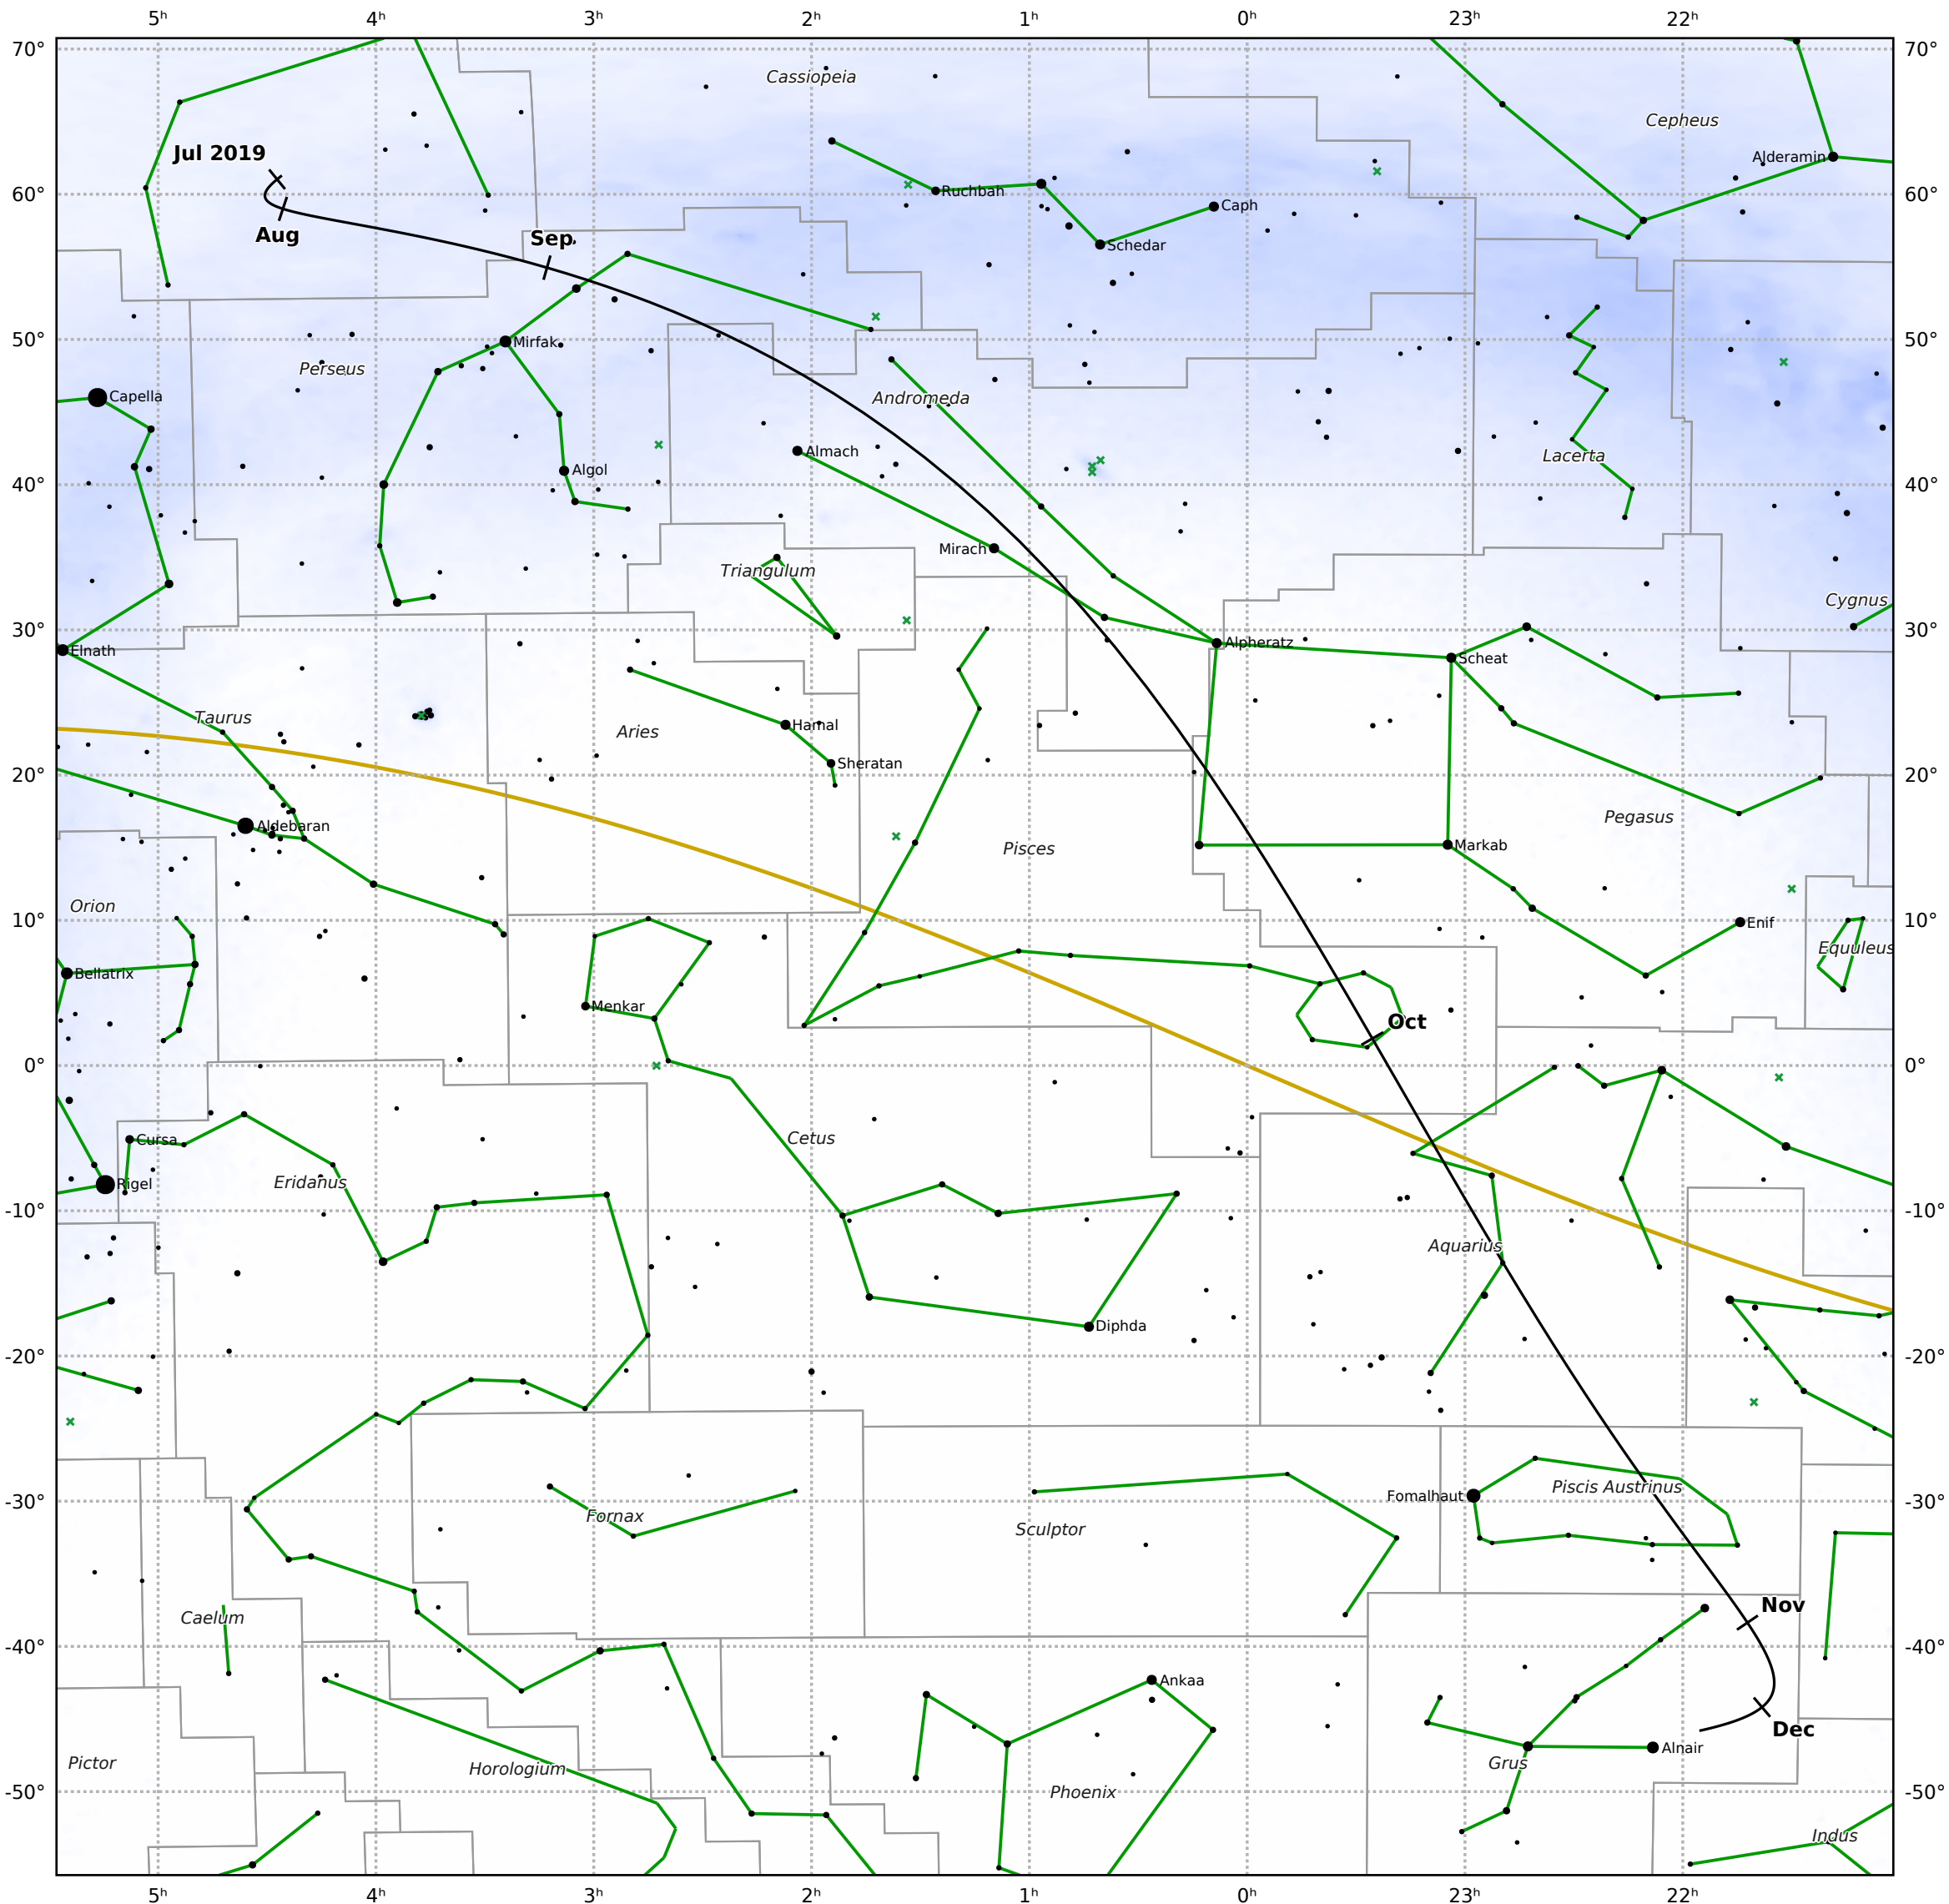

# The path of C/2018 W2 (Africano) starting on 28 Jun 2019

© Dominic Ford 2011-2019. Downloaded from <https://in-the-sky.org>

Magnitude scale: • 5.0 • 4.5 • 4.0 • 3.5 • 3.0 • 2.5 • 2.0 • 1.5 • 1.0 • 0.5

— Ecliptic Plane