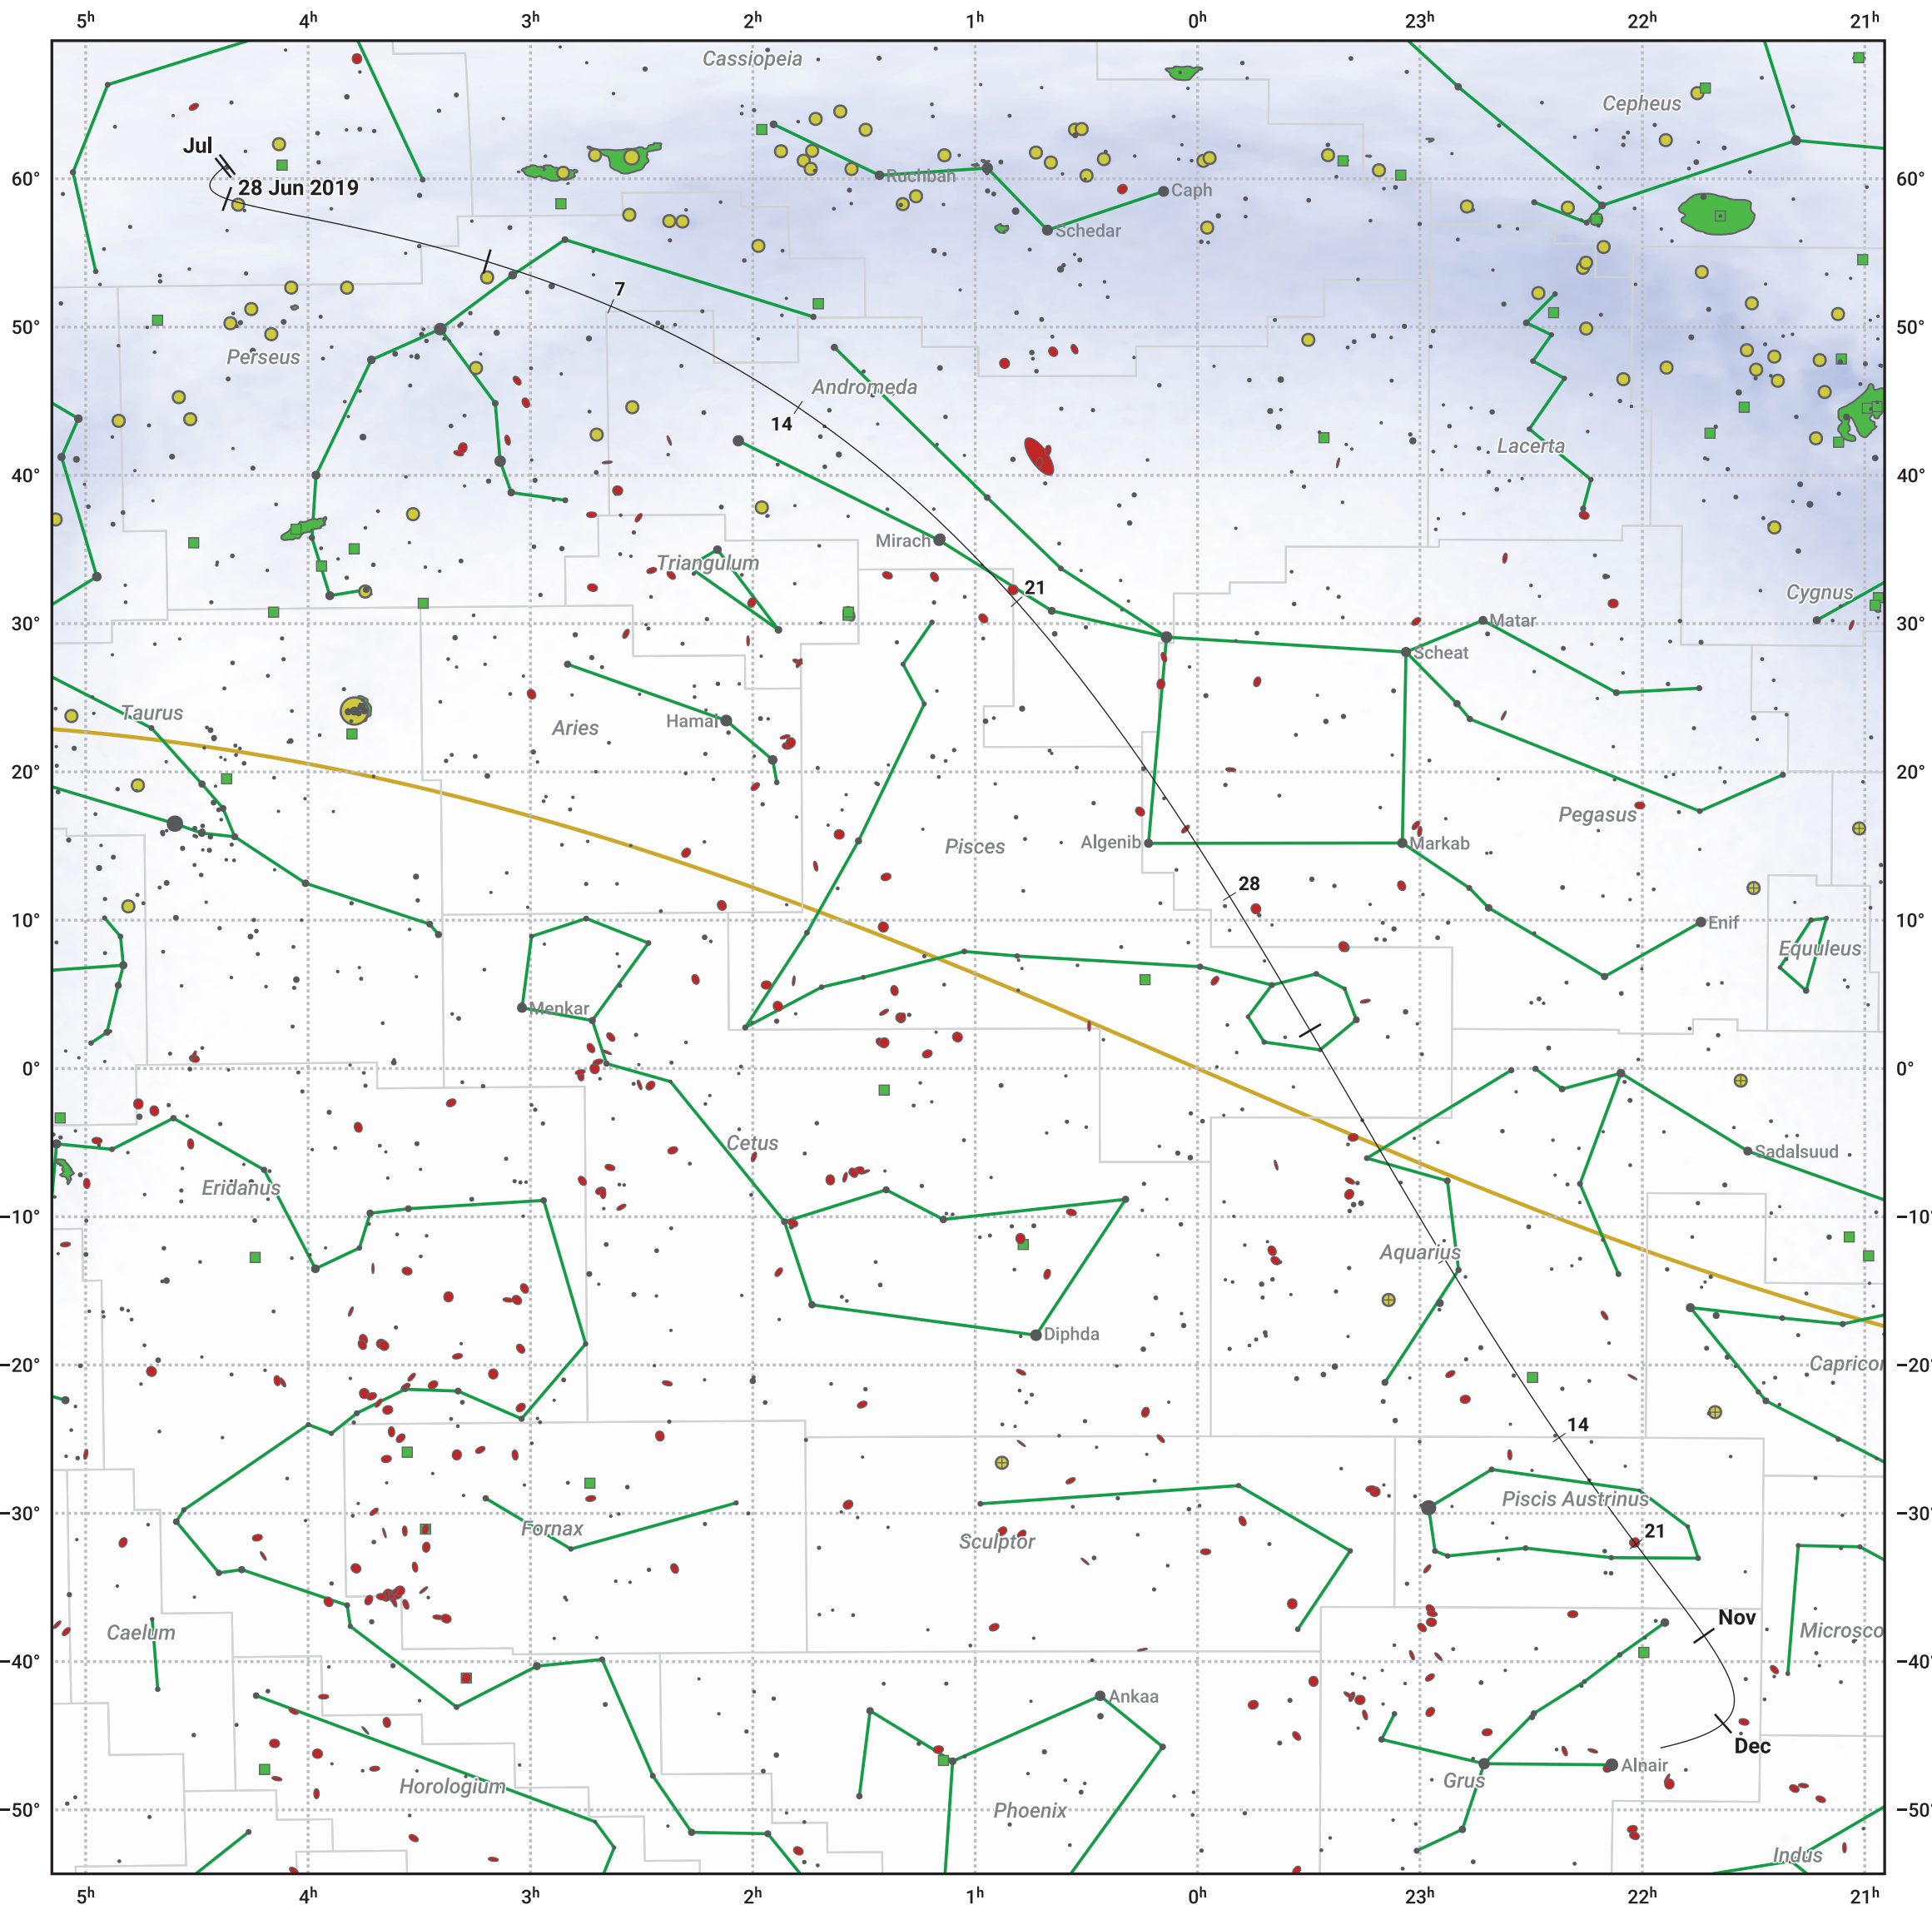

The path of C/2018 W2 (Africano) starting on 28 Jun 2019

© Dominic Ford 2011–2024. Date markers placed at midnight UTC. Downloaded from <https://in-the-sky.org>

Magnitude scale: ● 6.0 ● 5.0 ● 4.0 ● 3.0 ● 2.0 ● 1.0 ● 0.0

— Ecliptic Plane

● Galaxy ■ Bright nebula ● Open cluster ⊕ Globular cluster

Date	Mag
2019 Jul 1	13.0
2019 Jul 26	12.0
2019 Aug 18	11.0
2019 Sep 1	10.2
2019 Sep 5	10.0
2019 Sep 22	9.0
2019 Oct 14	10.0
2019 Oct 27	11.1
2019 Nov 1	11.4
2019 Nov 11	12.1
2019 Nov 29	13.1
2019 Dec 22	14.1