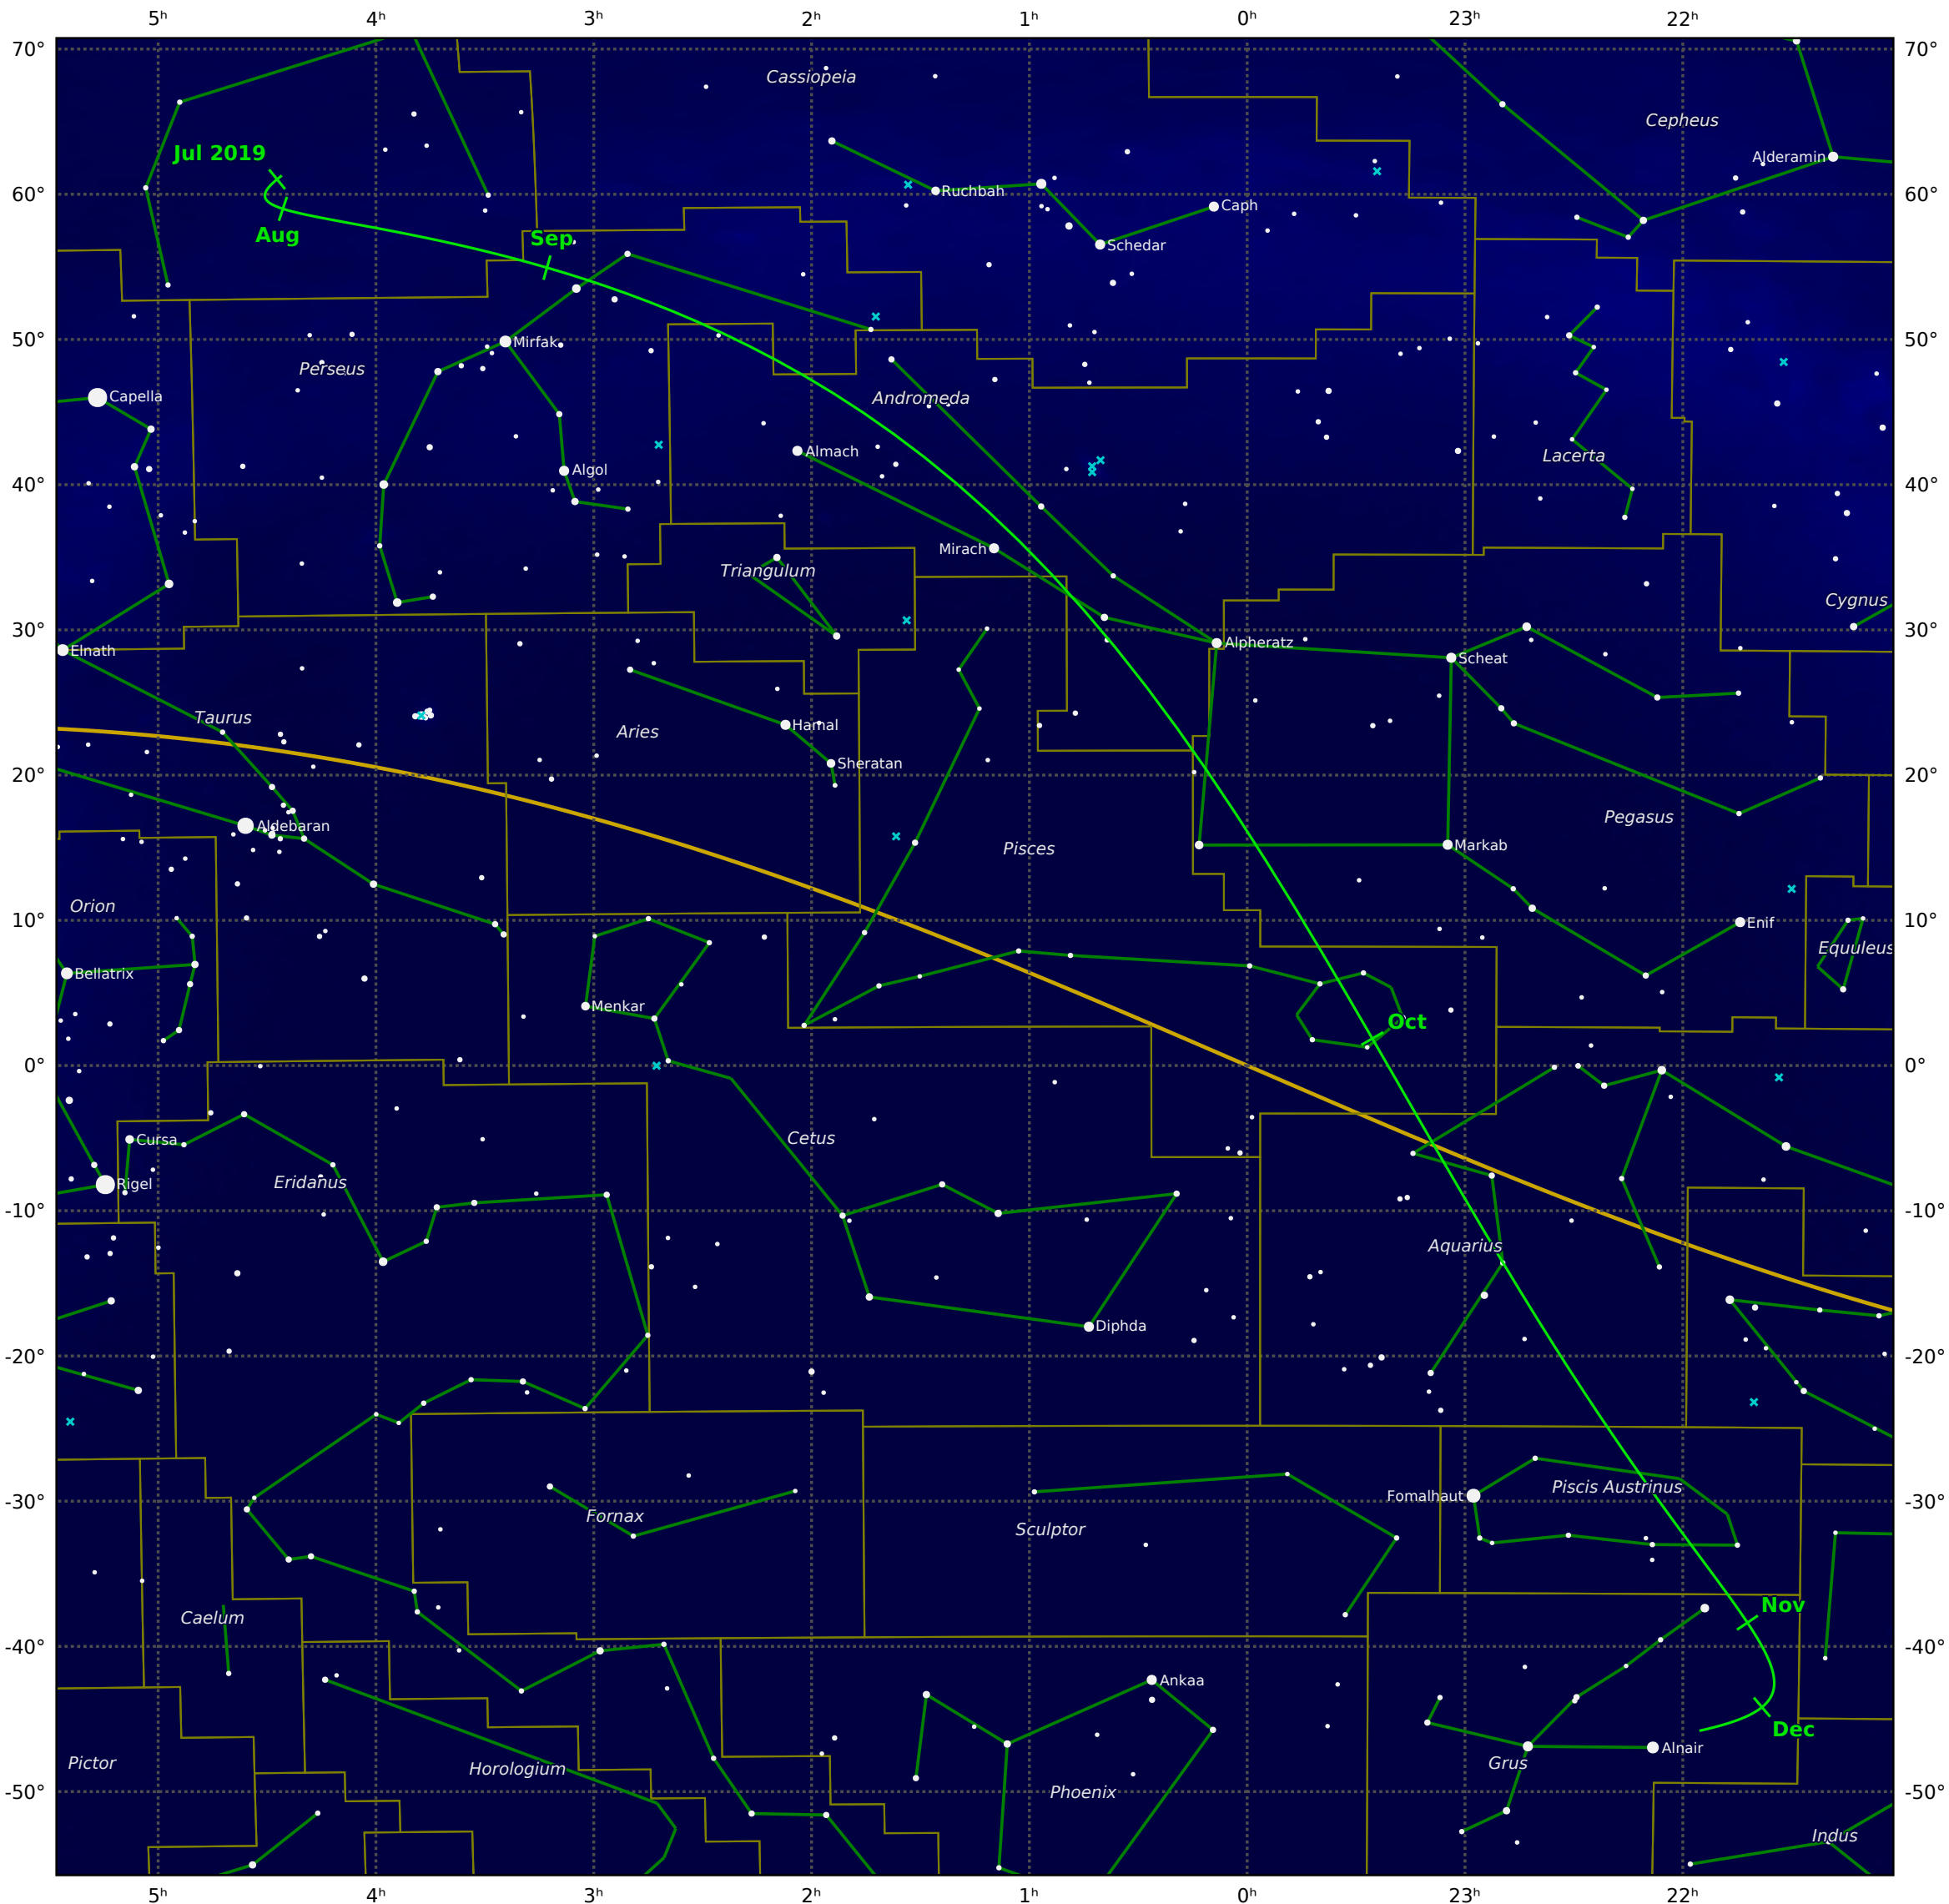

The path of C/2018 W2 (Africano) starting on 28 Jun 2019

Magnitude scale: ● 5.0 ● 4.5 ● 4.0 ● 3.5 ● 3.0 ● 2.5 ● 2.0 ● 1.5 ● 1.0 ● 0.5

— Ecliptic Plane