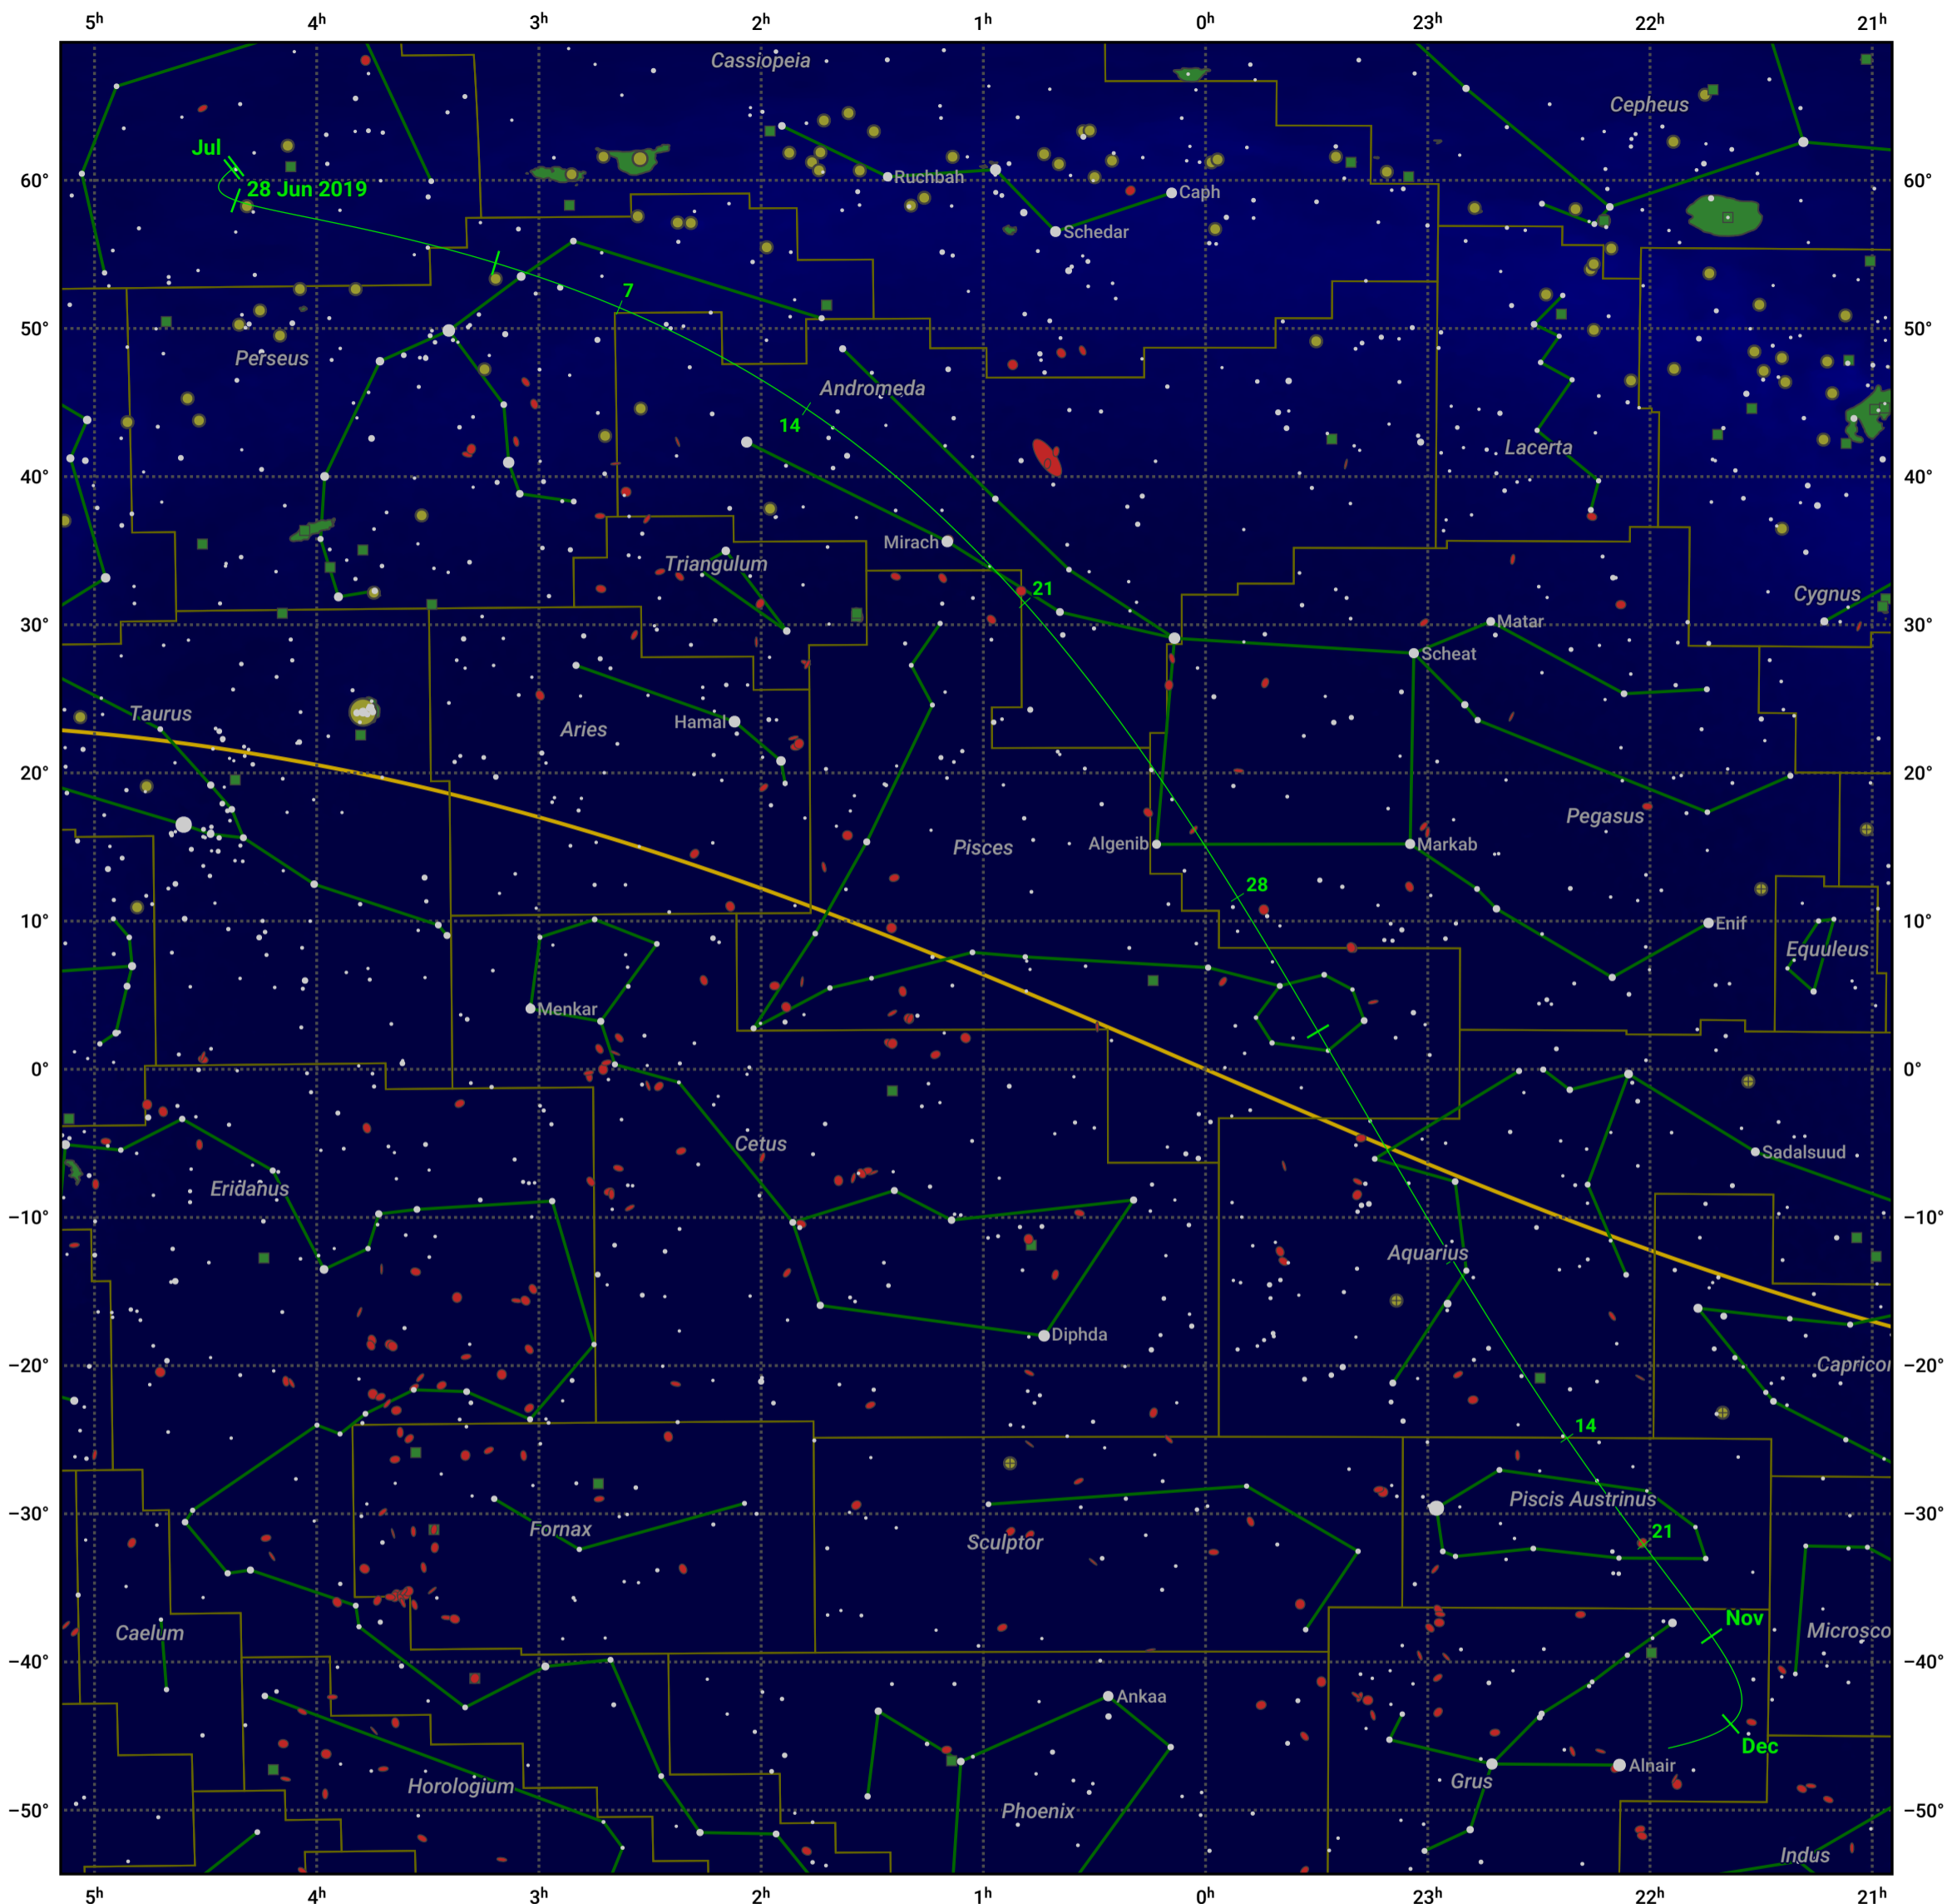

The path of C/2018 W2 (Africano) starting on 28 Jun 2019

© Dominic Ford 2011–2024. Date markers placed at midnight UTC. Downloaded from <https://in-the-sky.org>

Magnitude scale: • 6.0 • 5.0 • 4.0 • 3.0 • 2.0 • 1.0 • 0.0

— Ecliptic Plane

■ Galaxy
 ■ Bright nebula
 ● Open cluster
 ⊕ Globular cluster

| Date | Mag |
|-------------|------|
| 2019 Jul 1 | 13.0 |
| 2019 Jul 26 | 12.0 |
| 2019 Aug 18 | 11.0 |
| 2019 Sep 1 | 10.2 |
| 2019 Sep 5 | 10.0 |
| 2019 Sep 22 | 9.0 |
| 2019 Oct 14 | 10.0 |
| 2019 Oct 27 | 11.1 |
| 2019 Nov 1 | 11.4 |
| 2019 Nov 11 | 12.1 |
| 2019 Nov 29 | 13.1 |
| 2019 Dec 22 | 14.1 |