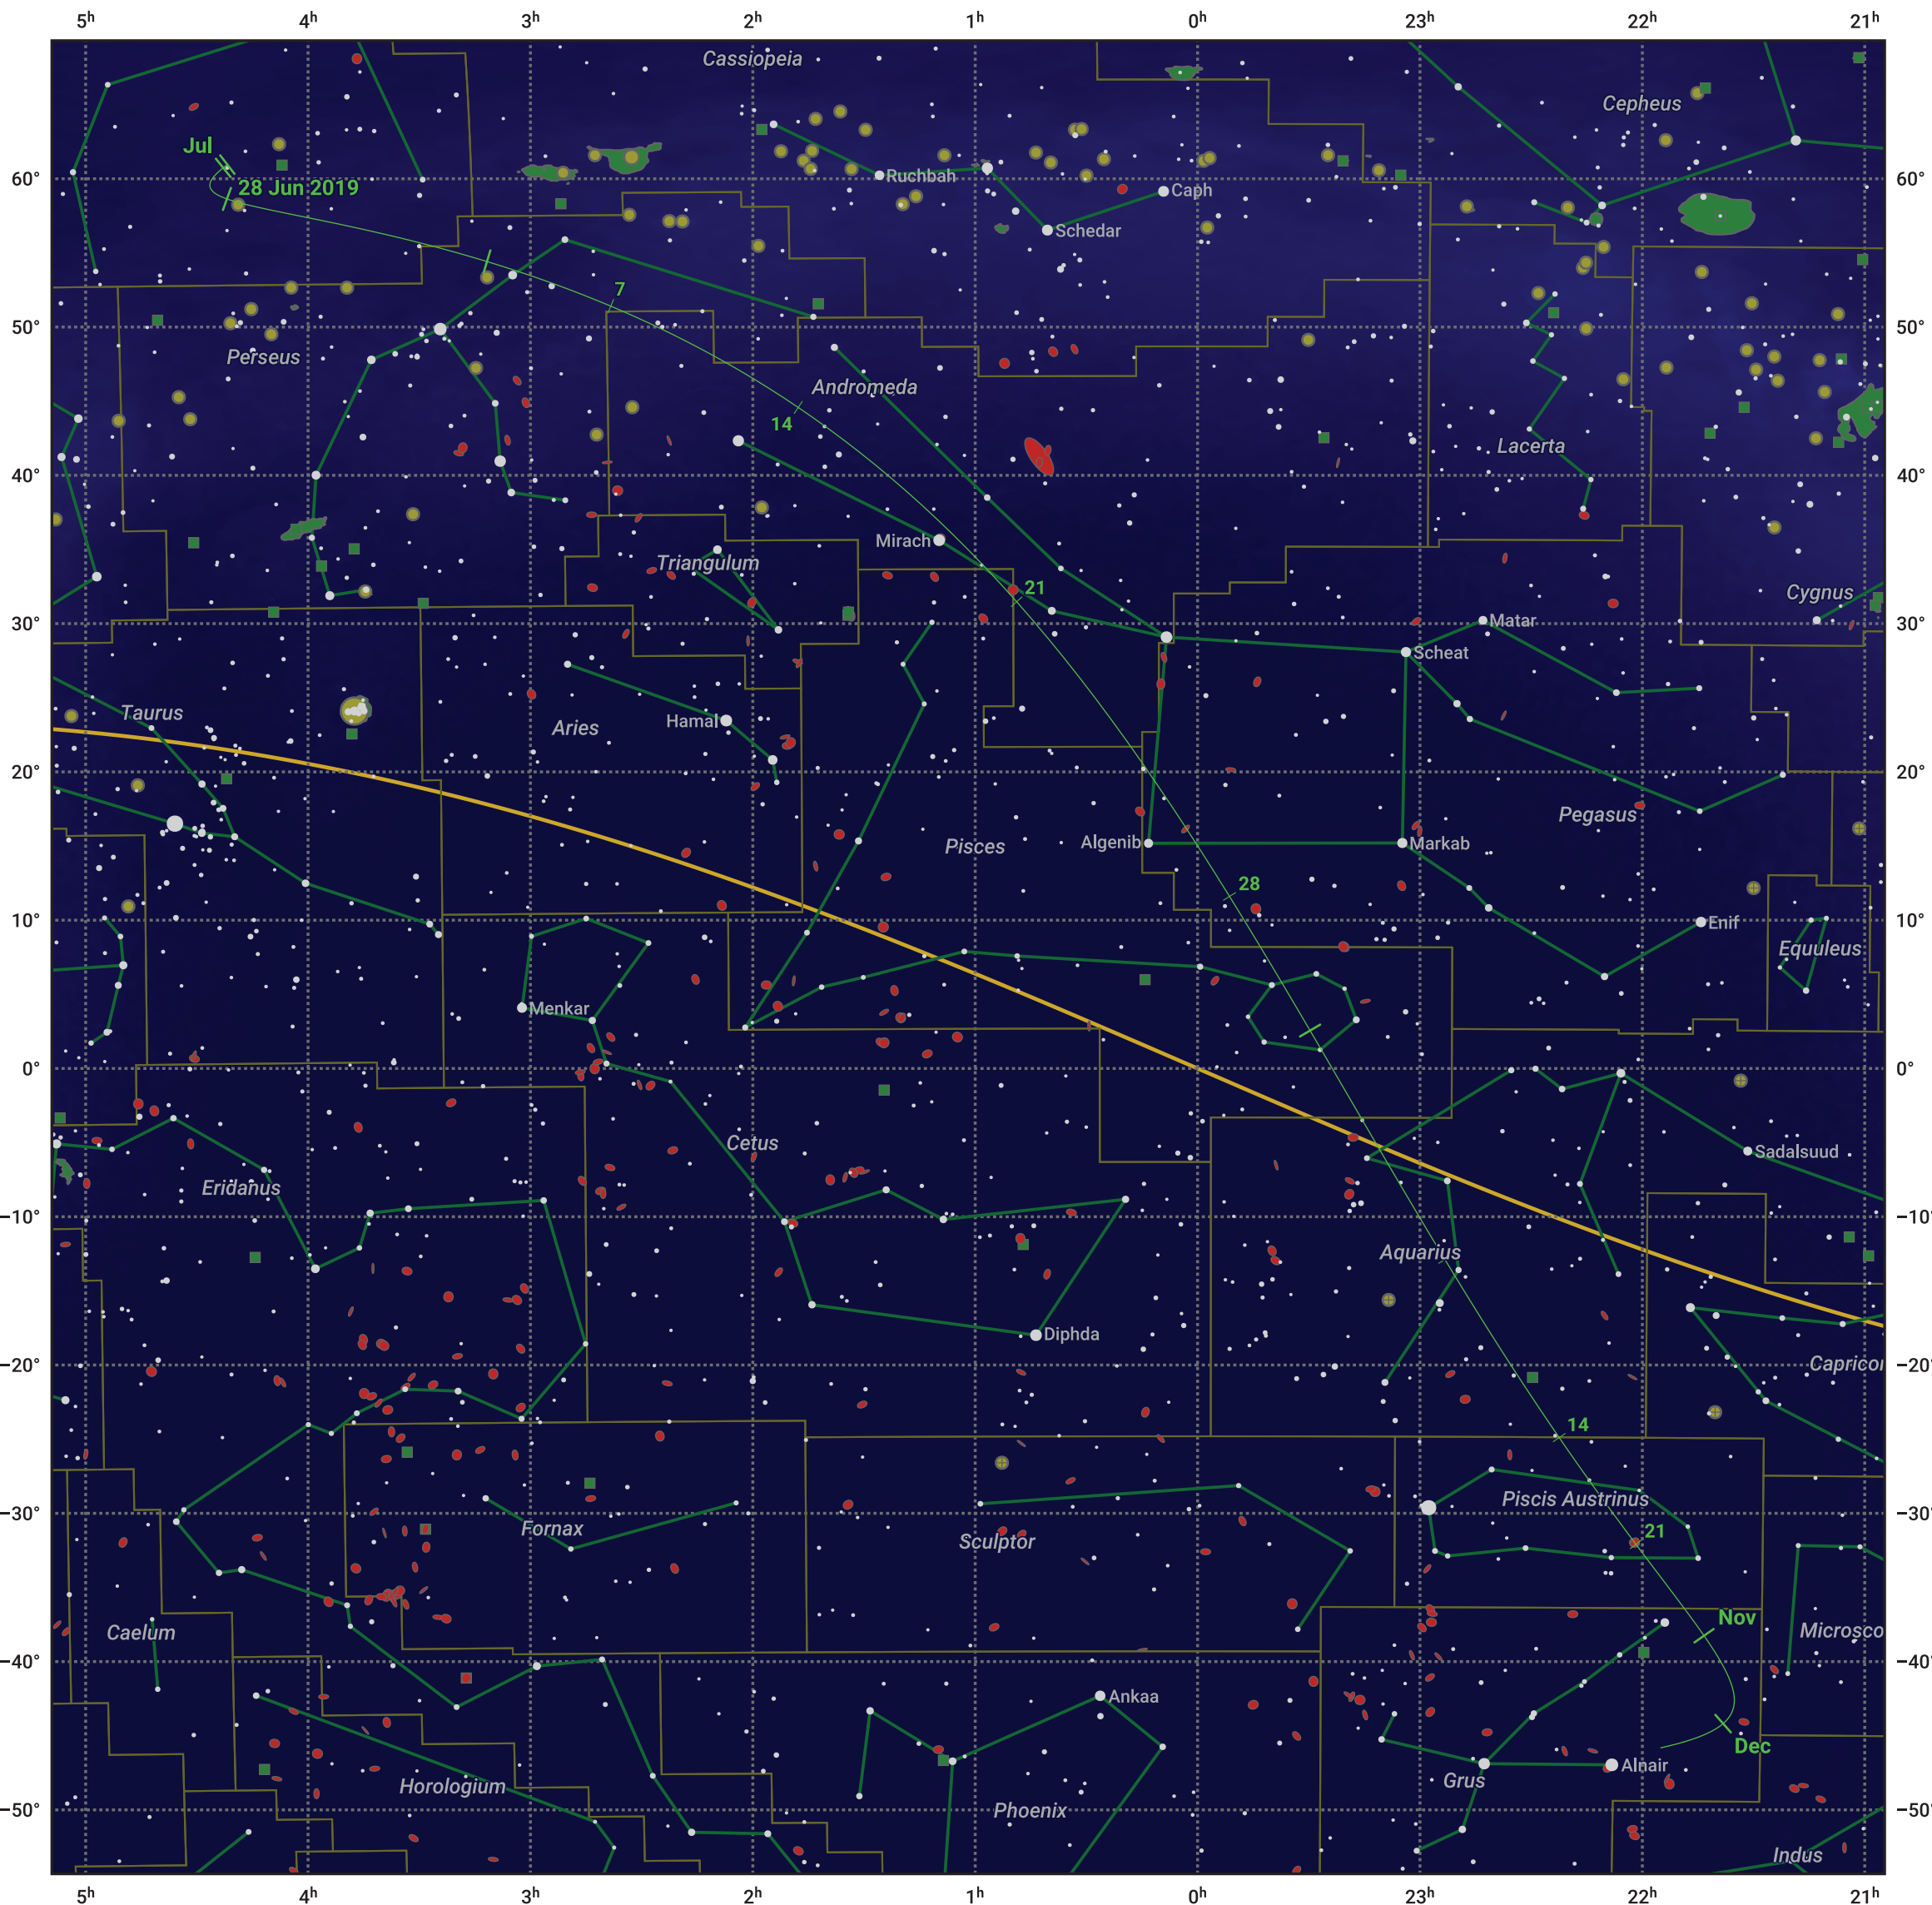

The path of C/2018 W2 (Africano) starting on 28 Jun 2019

© Dominic Ford 2011–2024. Date markers placed at midnight UTC. Downloaded from <https://in-the-sky.org>

Magnitude scale: ● 6.0 ● 5.0 ● 4.0 ● 3.0 ● 2.0 ● 1.0 ● 0.0

— Ecliptic Plane

● Galaxy ■ Bright nebula ● Open cluster ● Globular cluster

Date	Mag
2019 Jul 1	13.0
2019 Jul 26	12.0
2019 Aug 18	11.0
2019 Sep 1	10.2
2019 Sep 5	10.0
2019 Sep 22	9.0
2019 Oct 14	10.0
2019 Oct 27	11.1
2019 Nov 1	11.4
2019 Nov 11	12.1
2019 Nov 29	13.1
2019 Dec 22	14.1