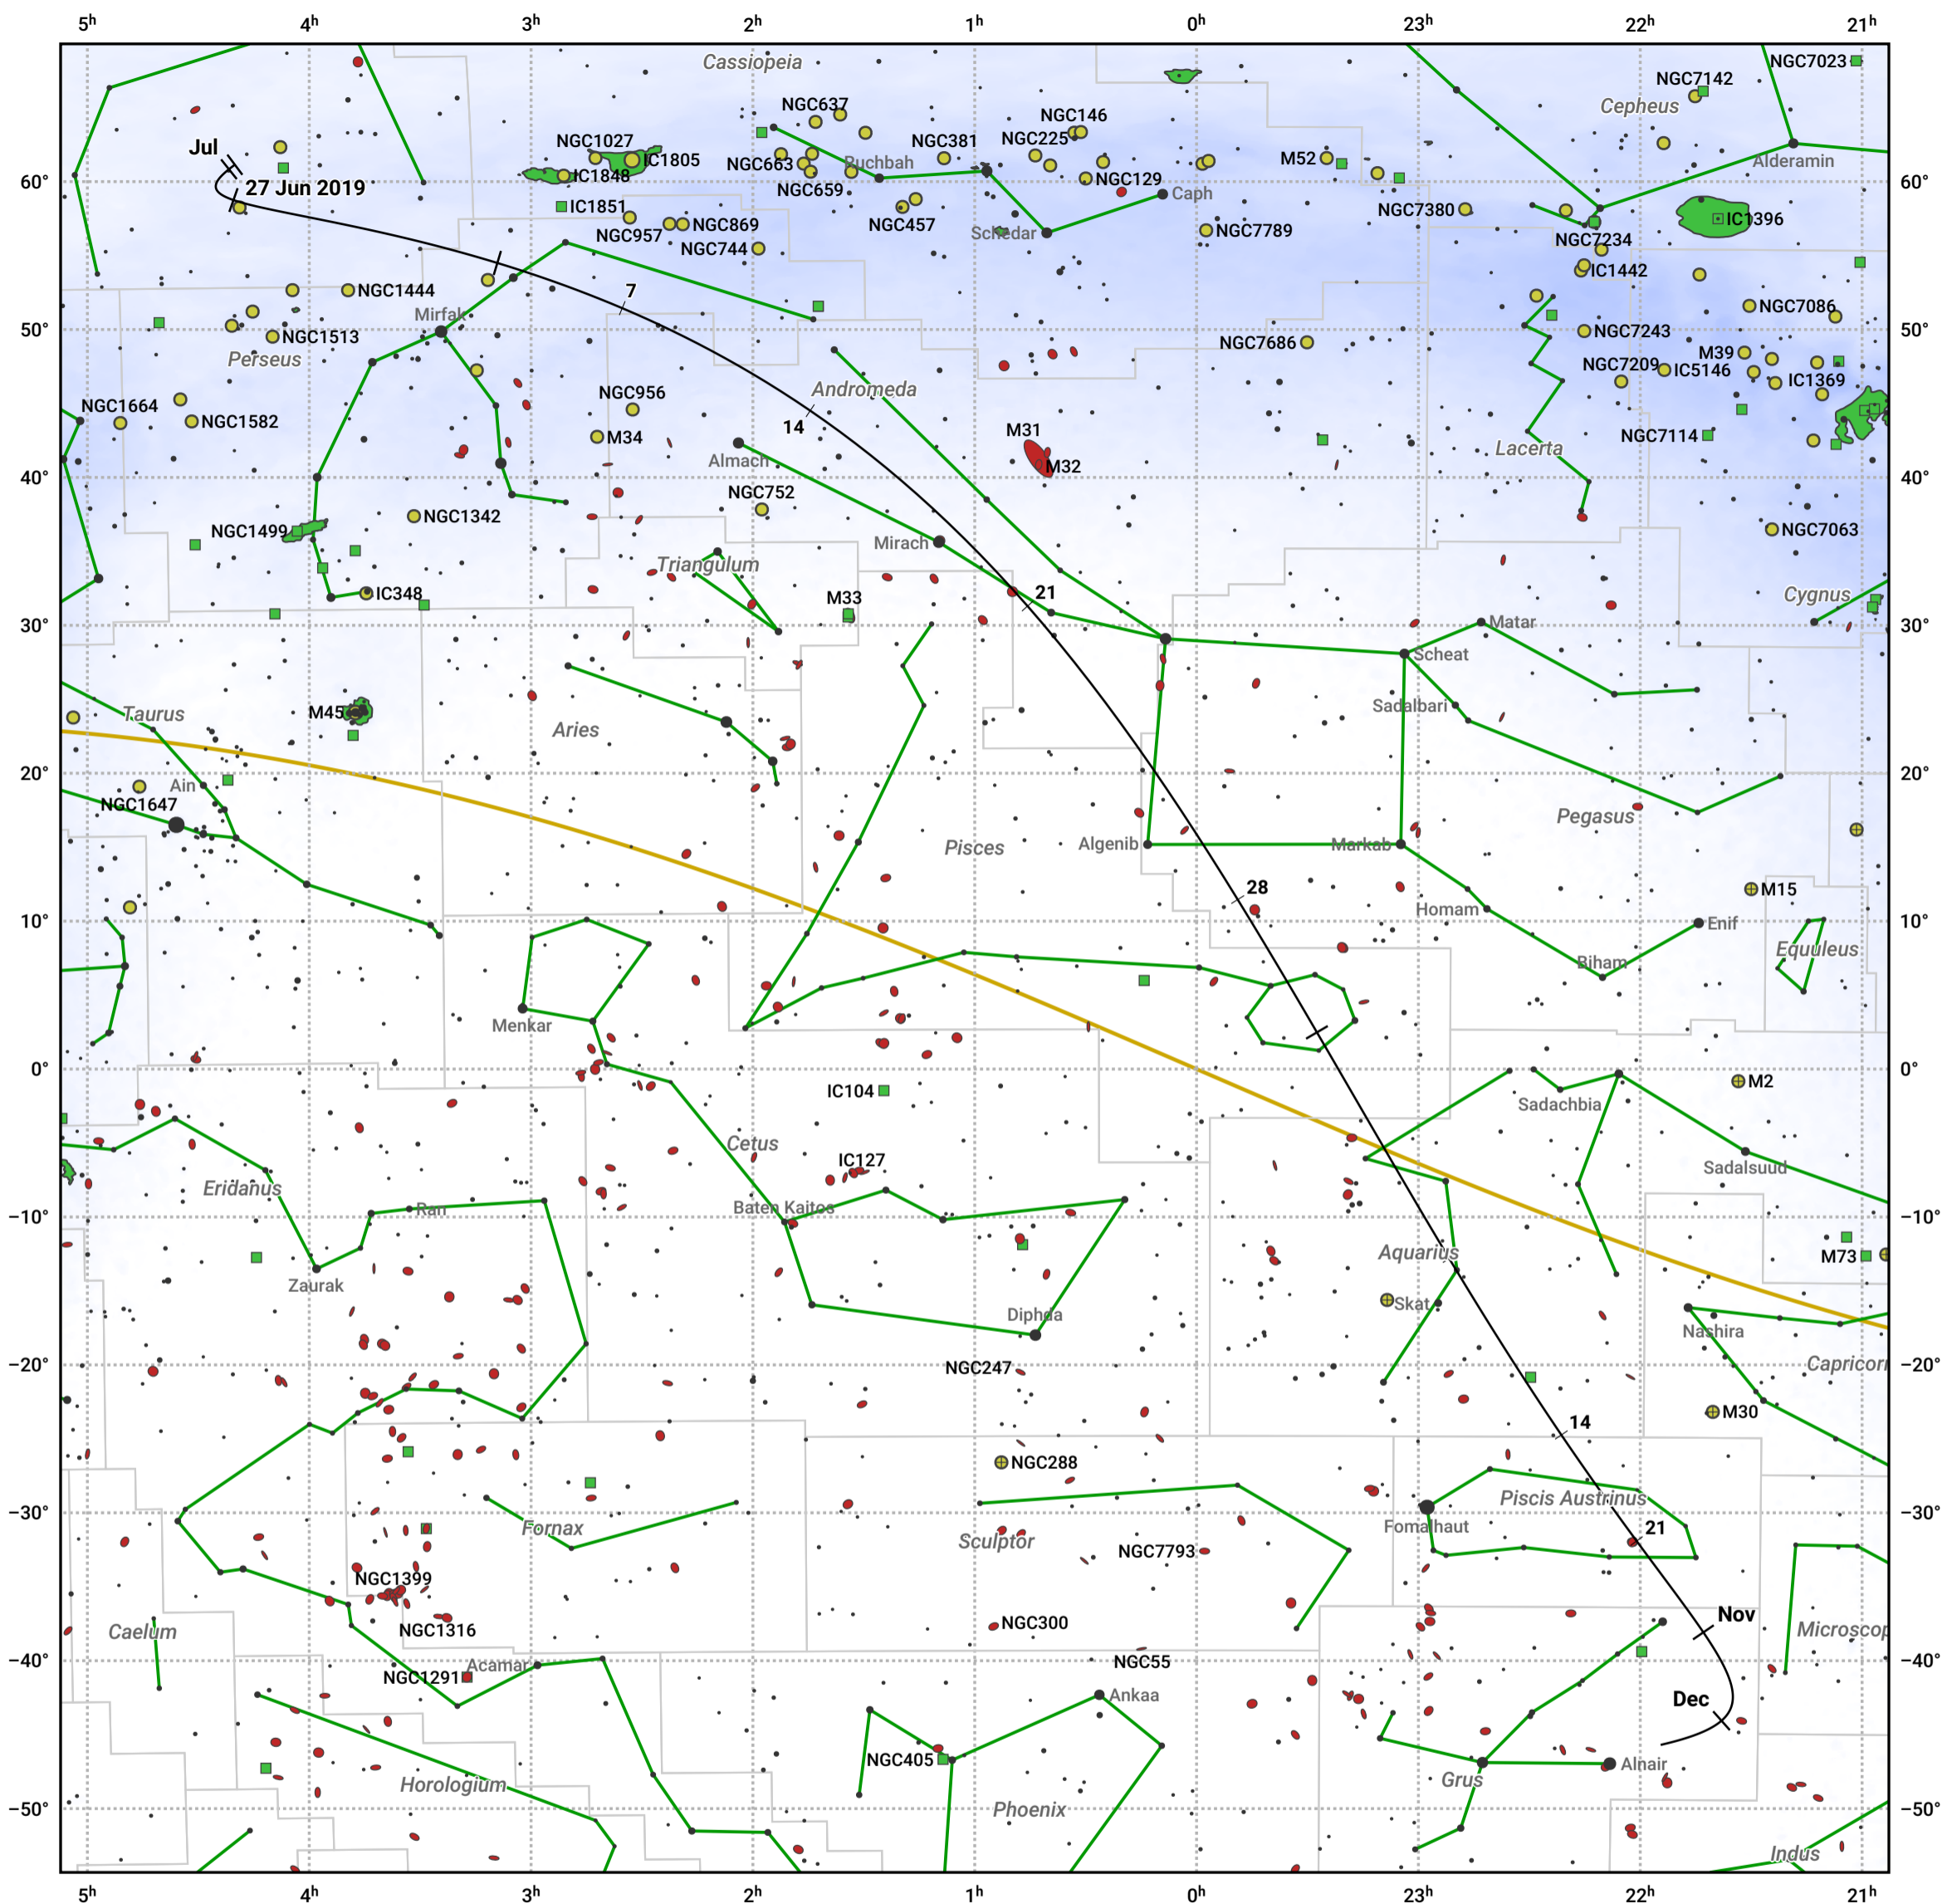

The path of C/2018 W2 (Africano) starting on 27 Jun 2019

© Dominic Ford 2011–2024. Date markers placed at midnight UTC. Downloaded from <https://in-the-sky.org>

Magnitude scale: ● 6.0 ● 5.0 ● 4.0 ● 3.0 ● 2.0 ● 1.0 ● 0.0

— Ecliptic Plane

● Galaxy ■ Bright nebula ● Open cluster ⊕ Globular cluster

Date	Mag
2019 Jul 1	13.0
2019 Jul 25	12.1
2019 Aug 17	11.0
2019 Sep 1	10.2
2019 Sep 5	10.0
2019 Sep 23	9.0
2019 Oct 14	10.0
2019 Oct 27	11.1
2019 Nov 1	11.4
2019 Nov 11	12.1
2019 Nov 29	13.1
2019 Dec 22	14.2