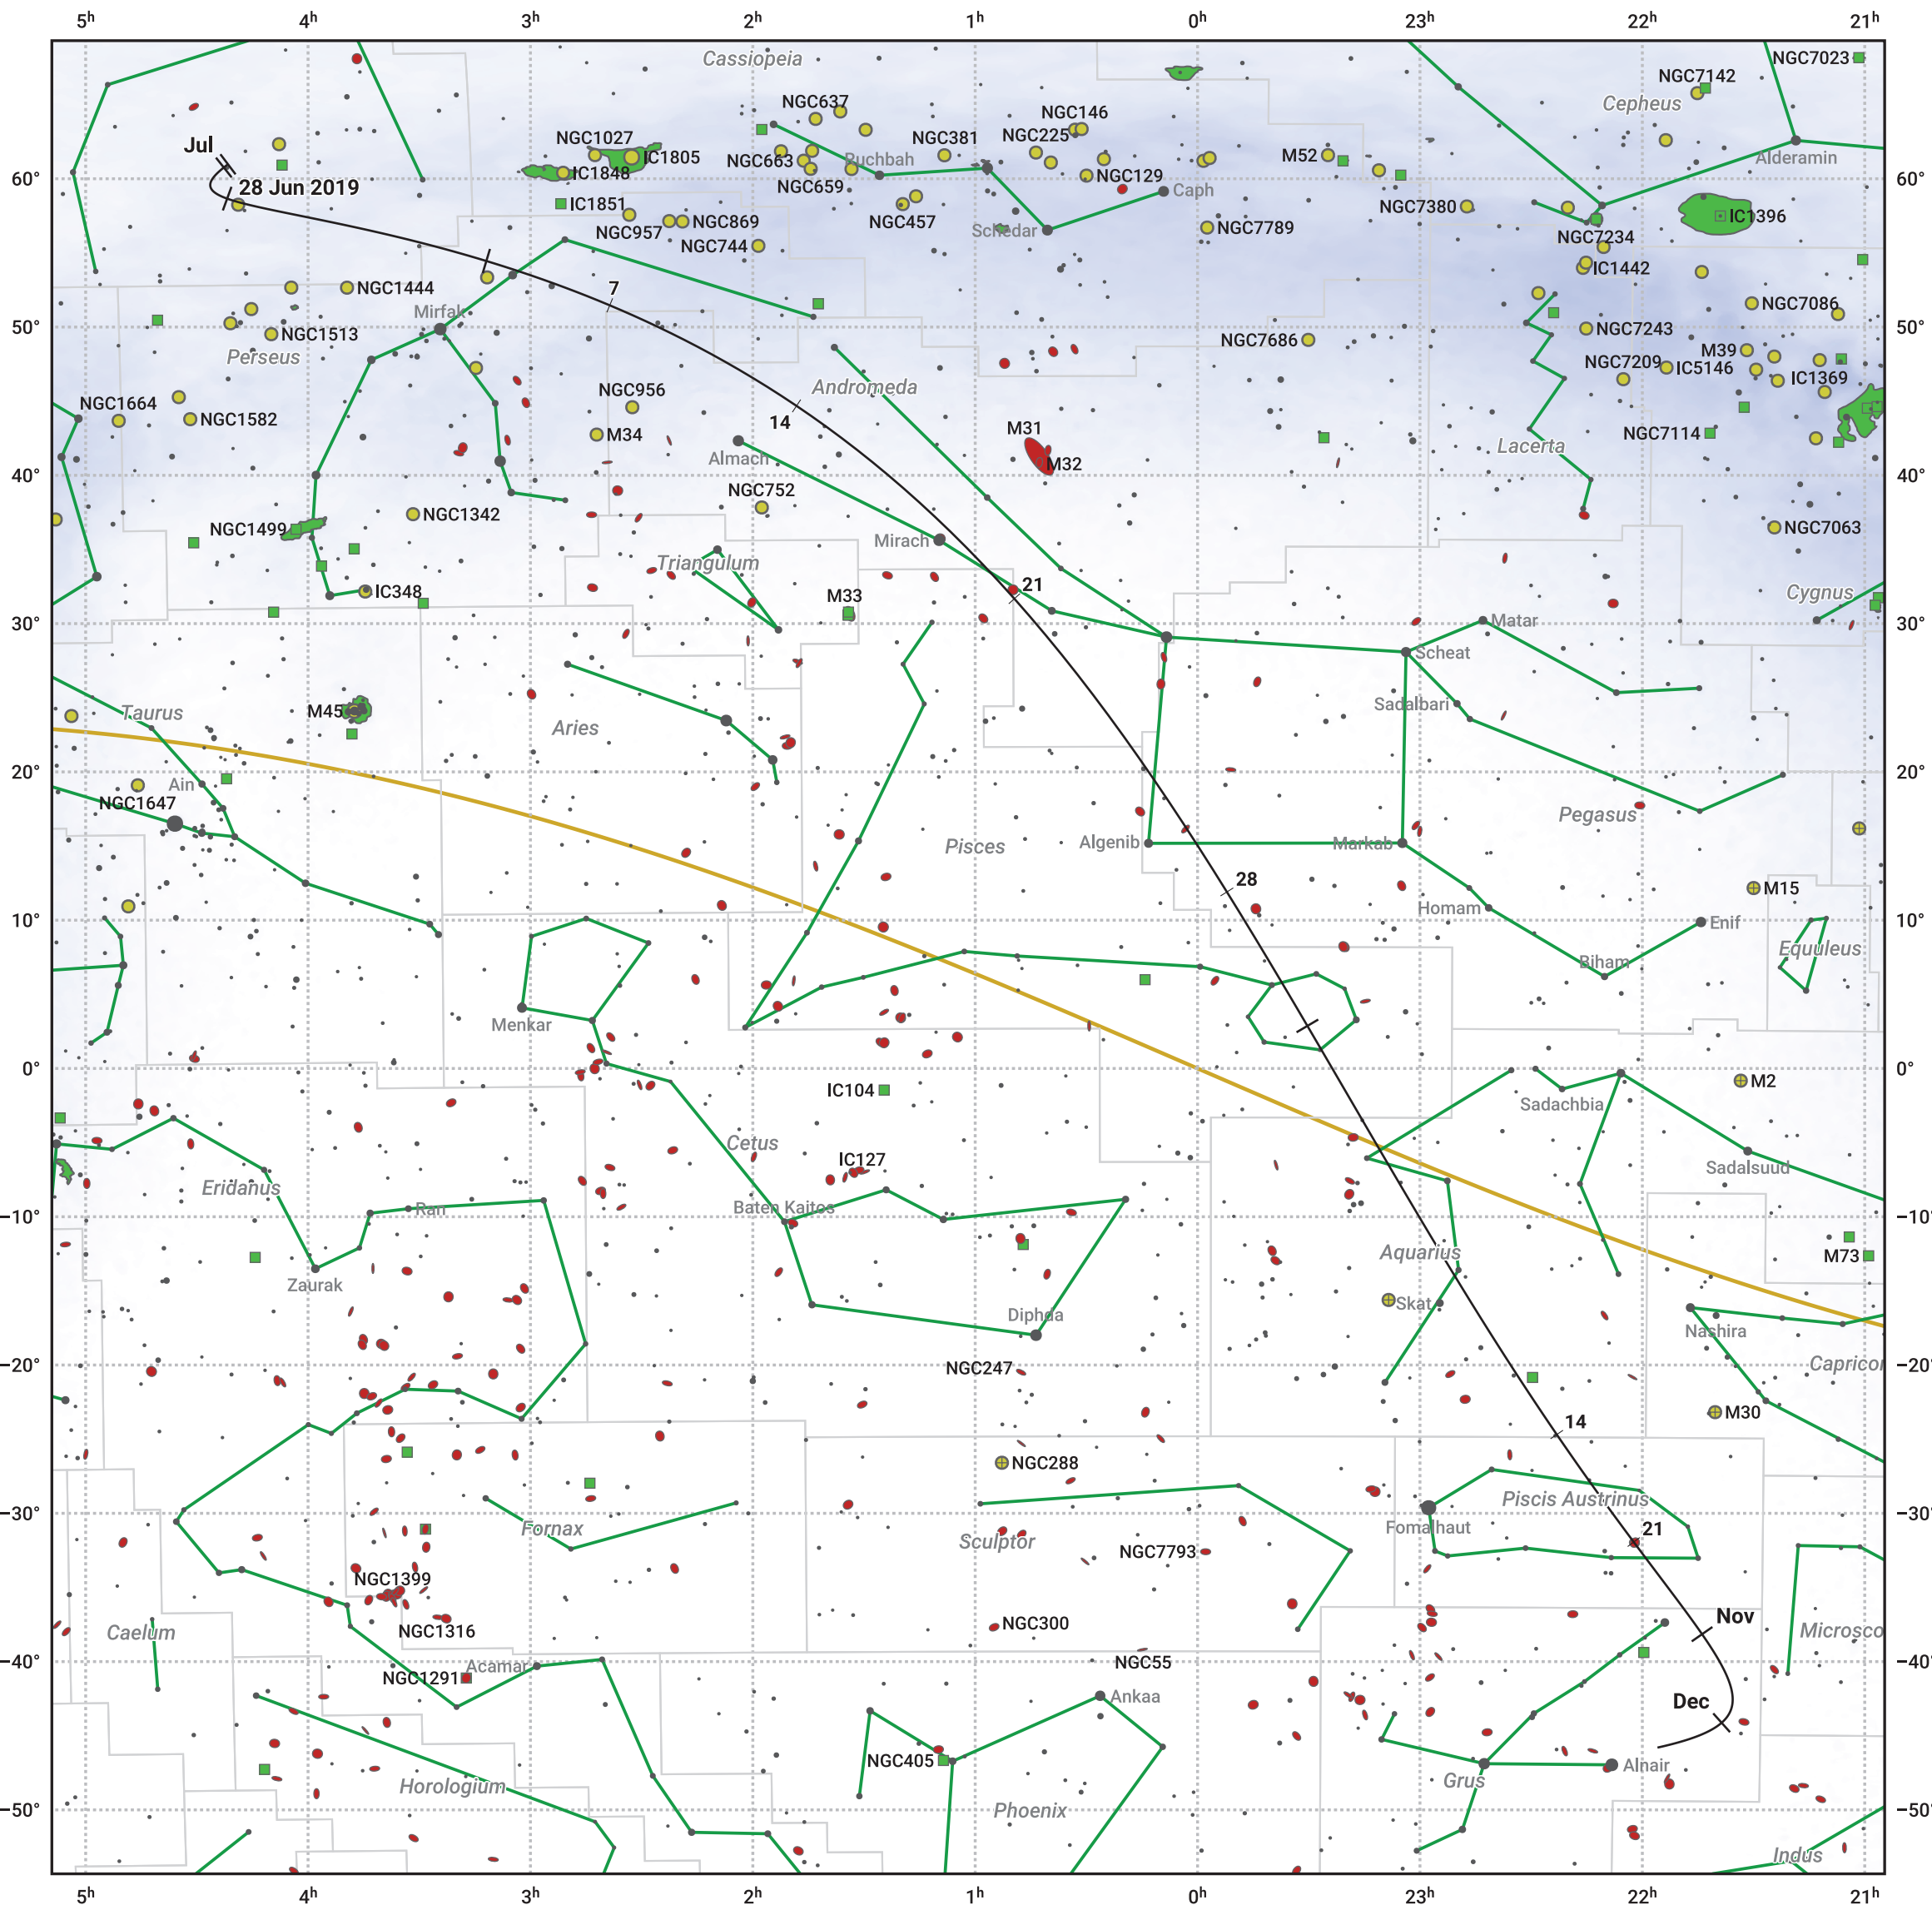

The path of C/2018 W2 (Africano) starting on 28 Jun 2019

© Dominic Ford 2011–2024. Date markers placed at midnight UTC. Downloaded from <https://in-the-sky.org>

Magnitude scale: ● 6.0 ● 5.0 ● 4.0 ● 3.0 ● 2.0 ● 1.0 ● 0.0

— Ecliptic Plane

● Galaxy ■ Bright nebula ● Open cluster ⊕ Globular cluster

Date	Mag
2019 Jul 1	13.0
2019 Jul 26	12.0
2019 Aug 18	11.0
2019 Sep 1	10.2
2019 Sep 5	10.0
2019 Sep 22	9.0
2019 Oct 15	10.1
2019 Oct 28	11.1
2019 Nov 1	11.4
2019 Nov 12	12.1
2019 Nov 30	13.1
2019 Dec 23	14.2