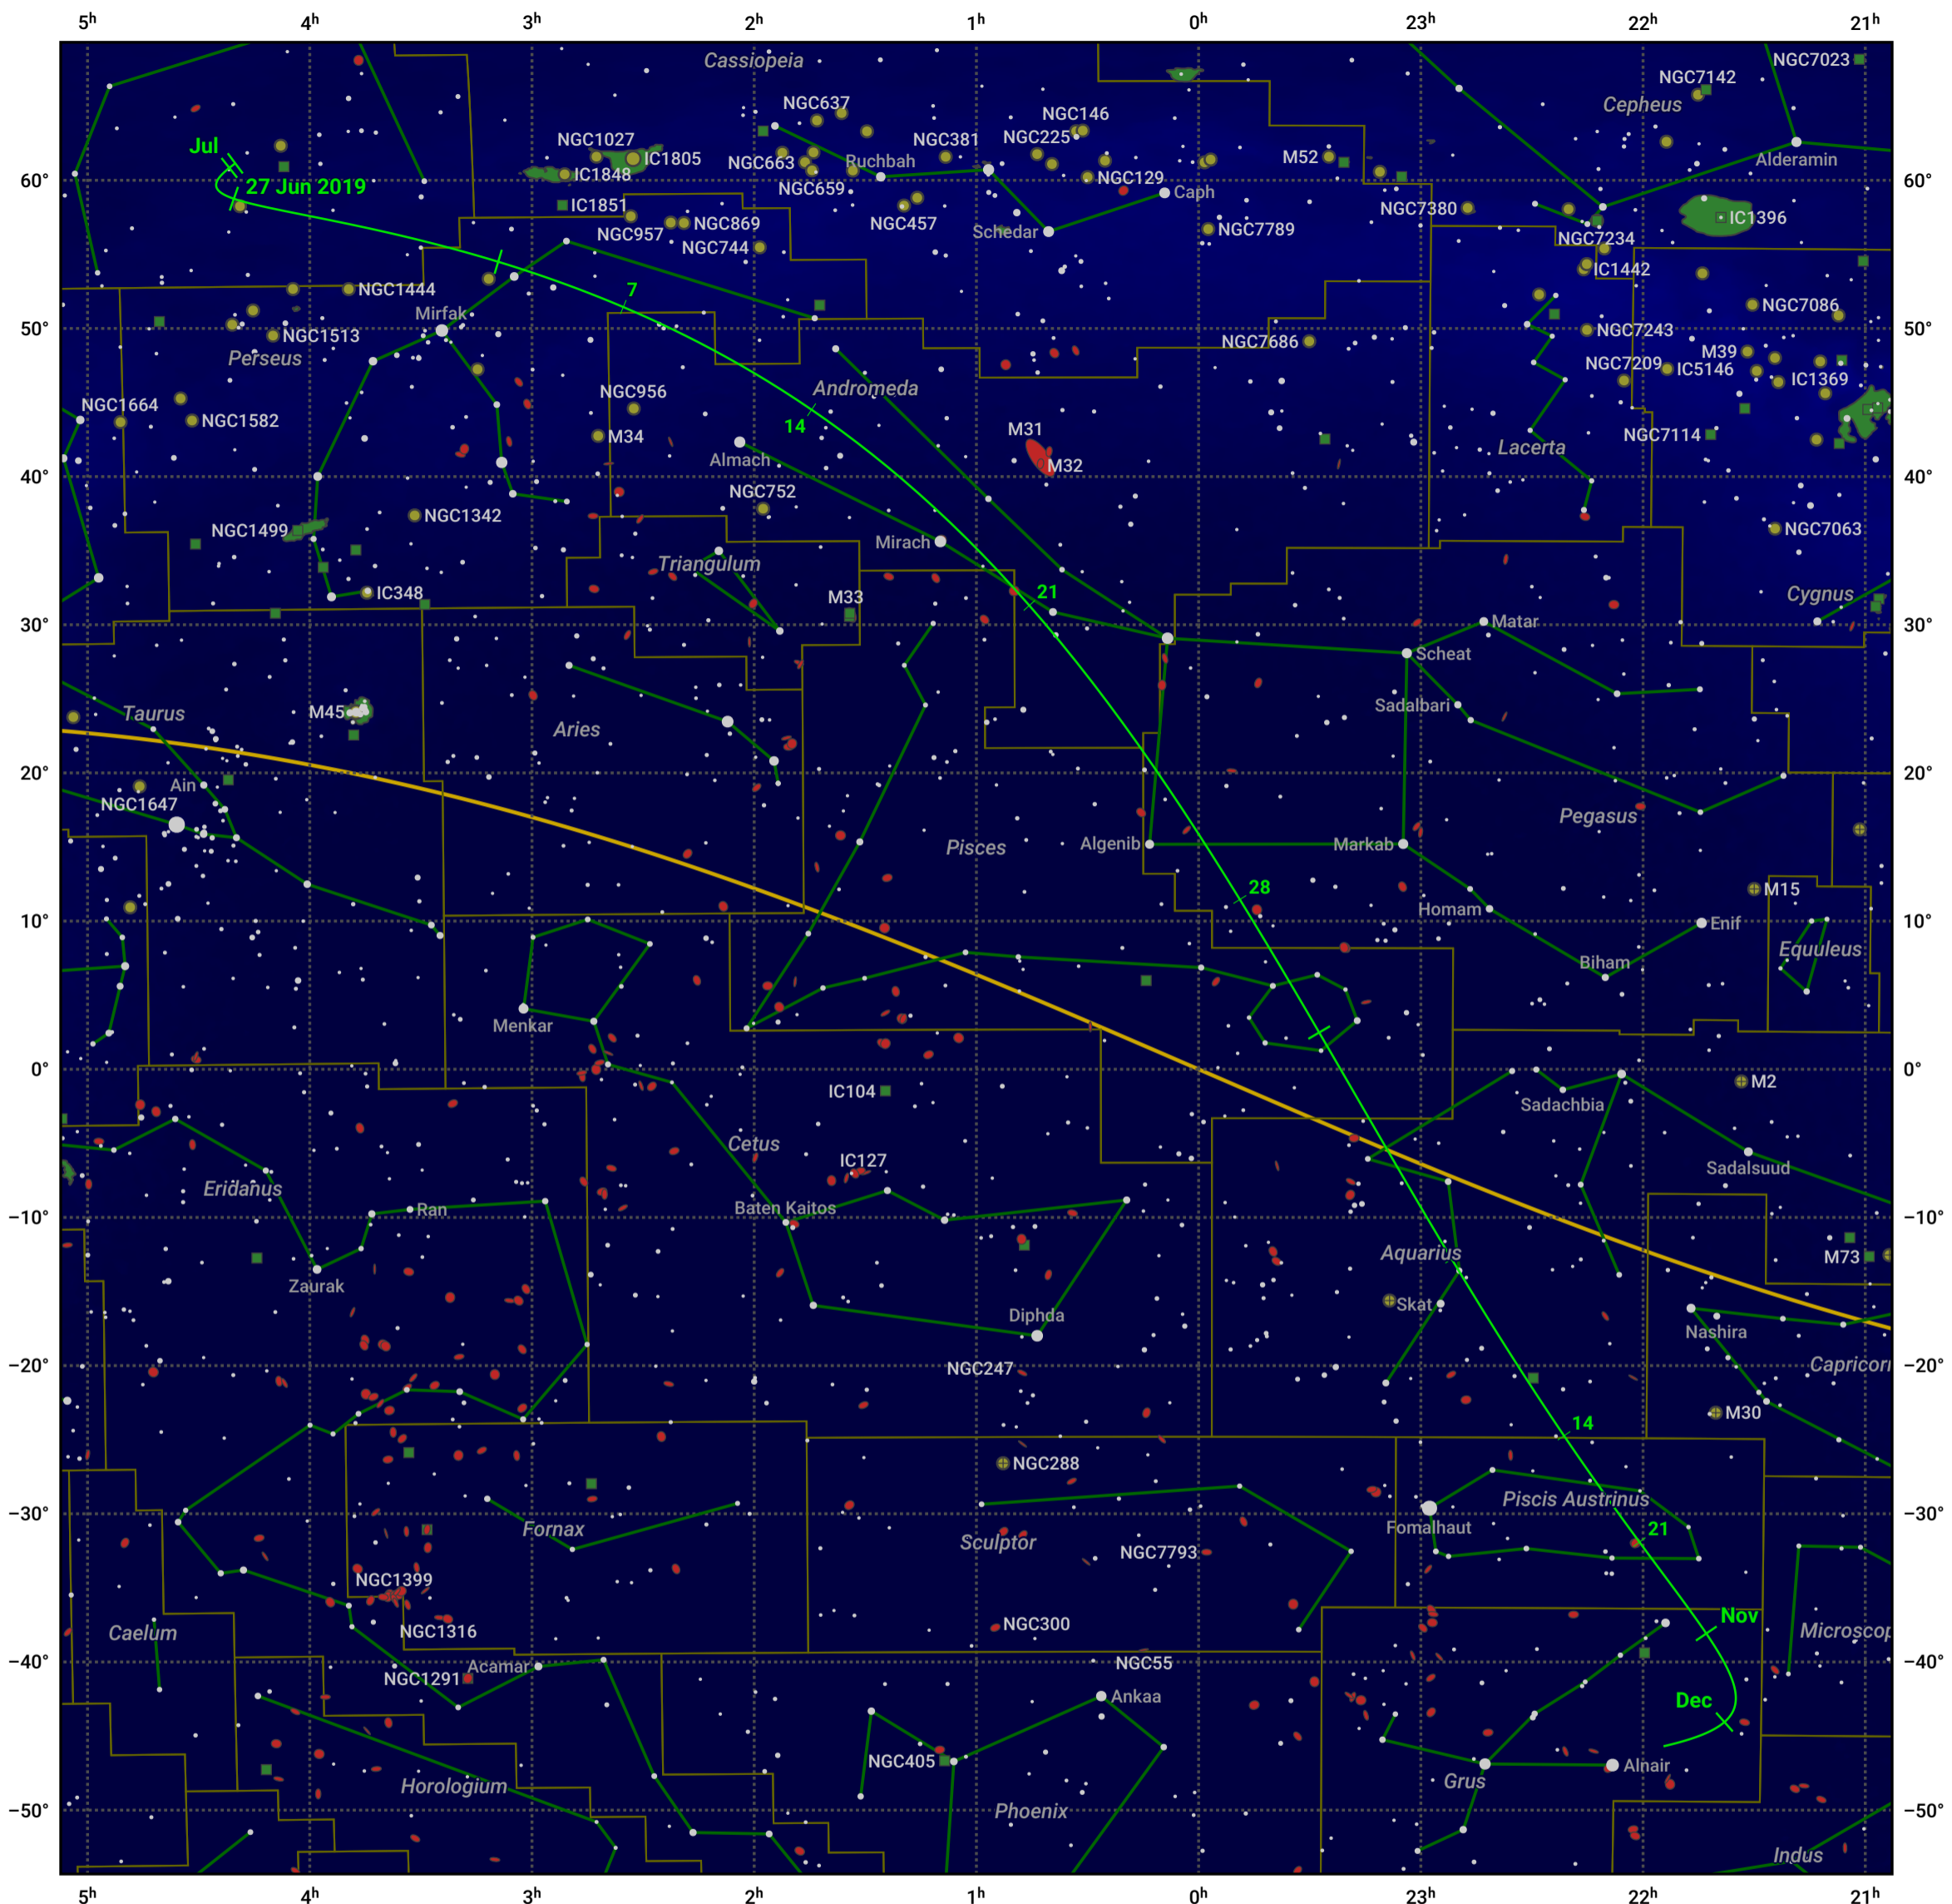

The path of C/2018 W2 (Africano) starting on 27 Jun 2019

© Dominic Ford 2011–2024. Date markers placed at midnight UTC. Downloaded from <https://in-the-sky.org>

Magnitude scale: • 6.0 • 5.0 • 4.0 • 3.0 • 2.0 • 1.0 • 0.0

— Ecliptic Plane

● Galaxy ■ Bright nebula ● Open cluster ⊕ Globular cluster

Date	Mag
2019 Jul 1	13.0
2019 Jul 25	12.1
2019 Aug 17	11.0
2019 Sep 1	10.2
2019 Sep 5	10.0
2019 Sep 23	9.0
2019 Oct 14	10.0
2019 Oct 27	11.1
2019 Nov 1	11.4
2019 Nov 11	12.1
2019 Nov 29	13.1
2019 Dec 22	14.2