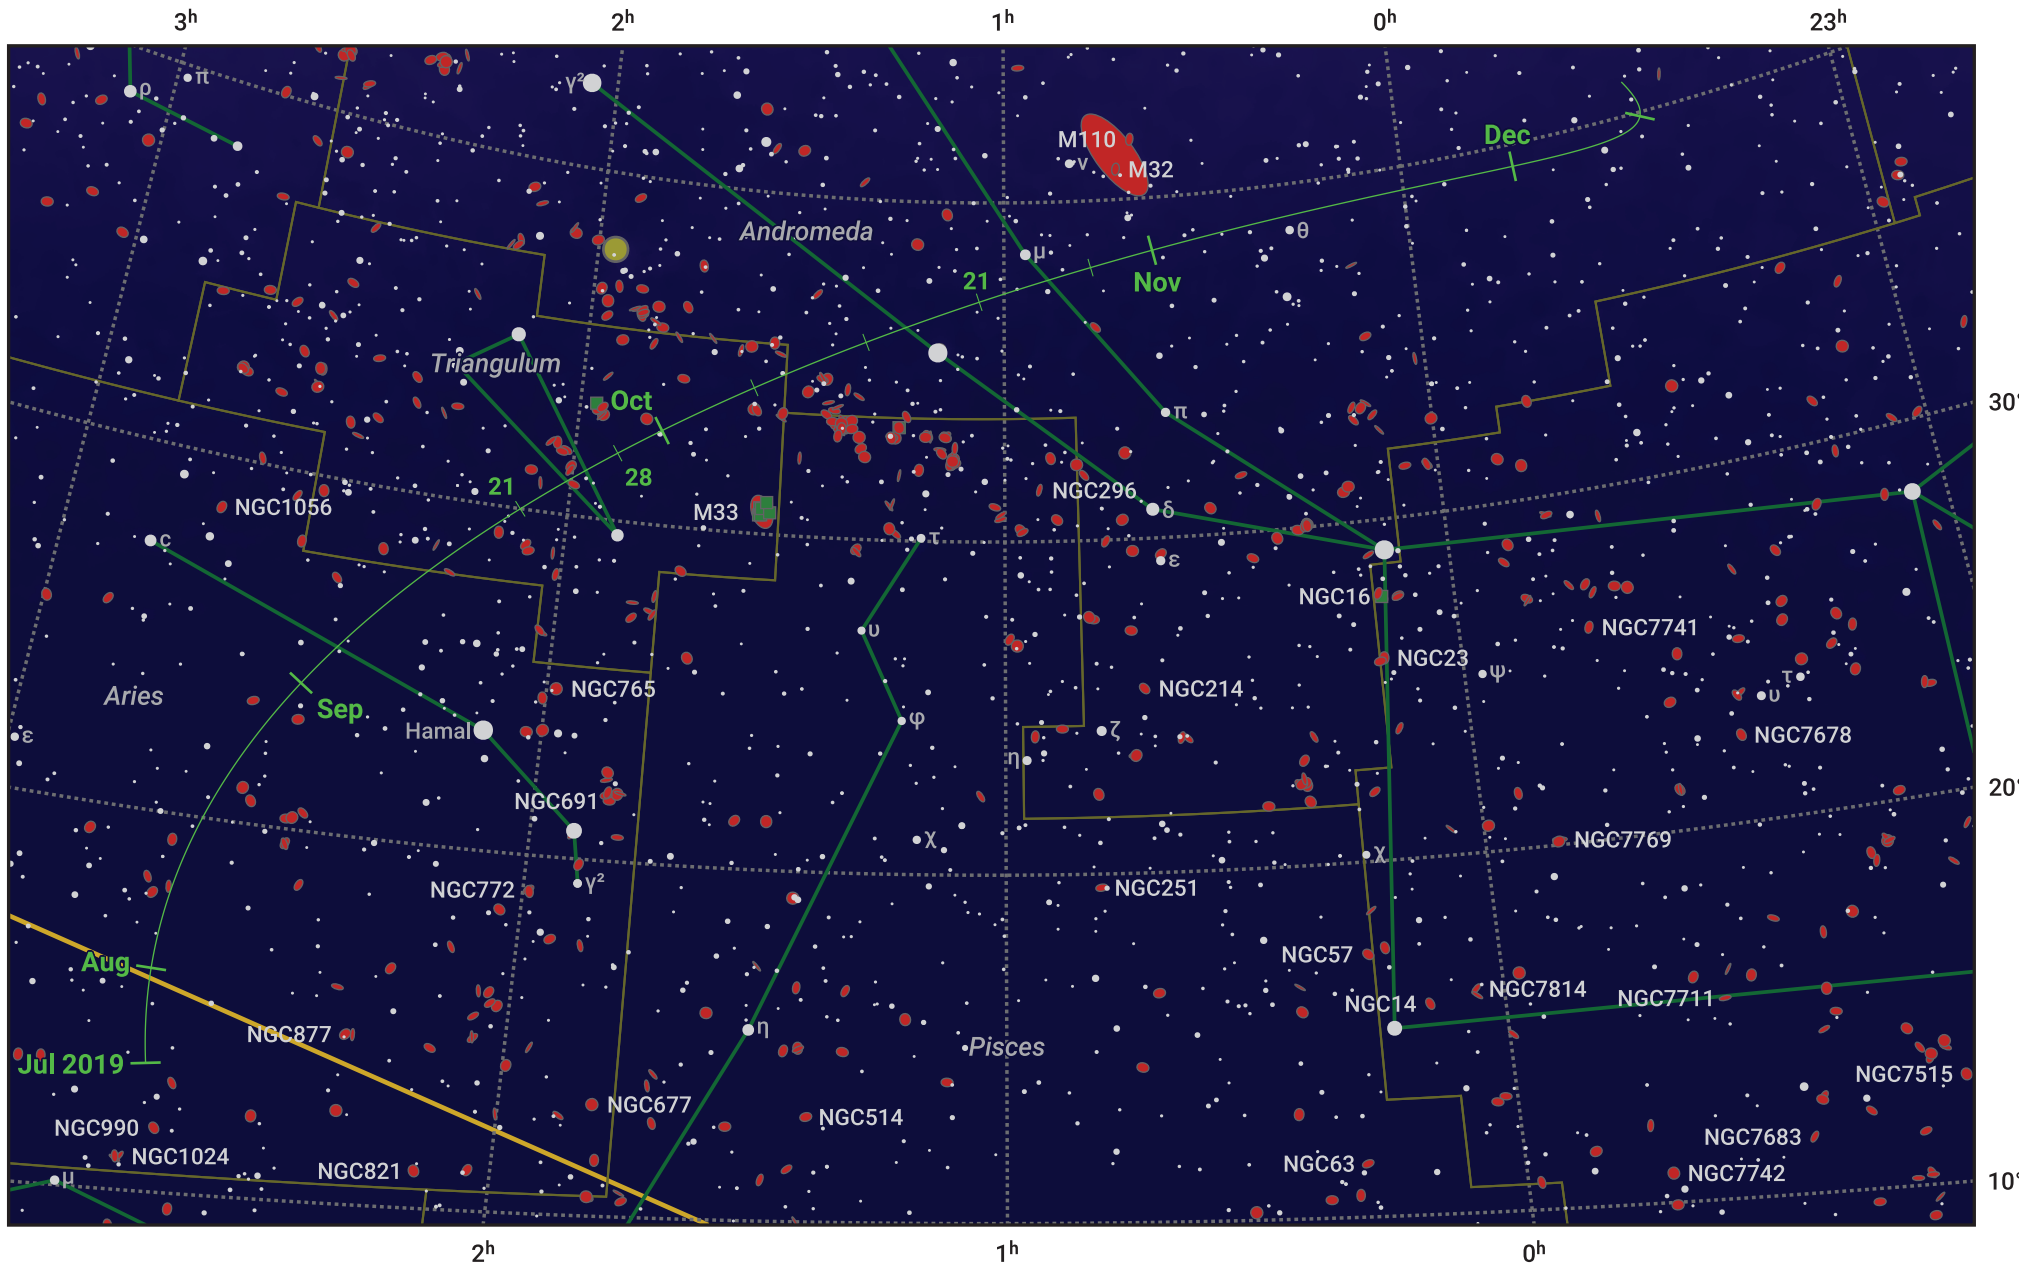

The path of C/2018 N2 (ASASSN) starting on 21 Jul 2019

© Dominic Ford 2011–2024. Date markers placed at midnight UTC. Downloaded from <https://in-the-sky.org>

Magnitude scale: ● 8.0 ● 7.0 ● 6.0 ● 5.0 ● 4.0 ● 3.0 ● 2.0

— Ecliptic Plane

- Galaxy
- Bright nebula
- Open cluster
- Globular cluster

| Date | Mag |
|------------|------|
| 2019 Sep 1 | 11.9 |
| 2019 Oct 2 | 11.5 |
| 2019 Nov 1 | 11.5 |
| 2020 Jan 1 | 12.1 |