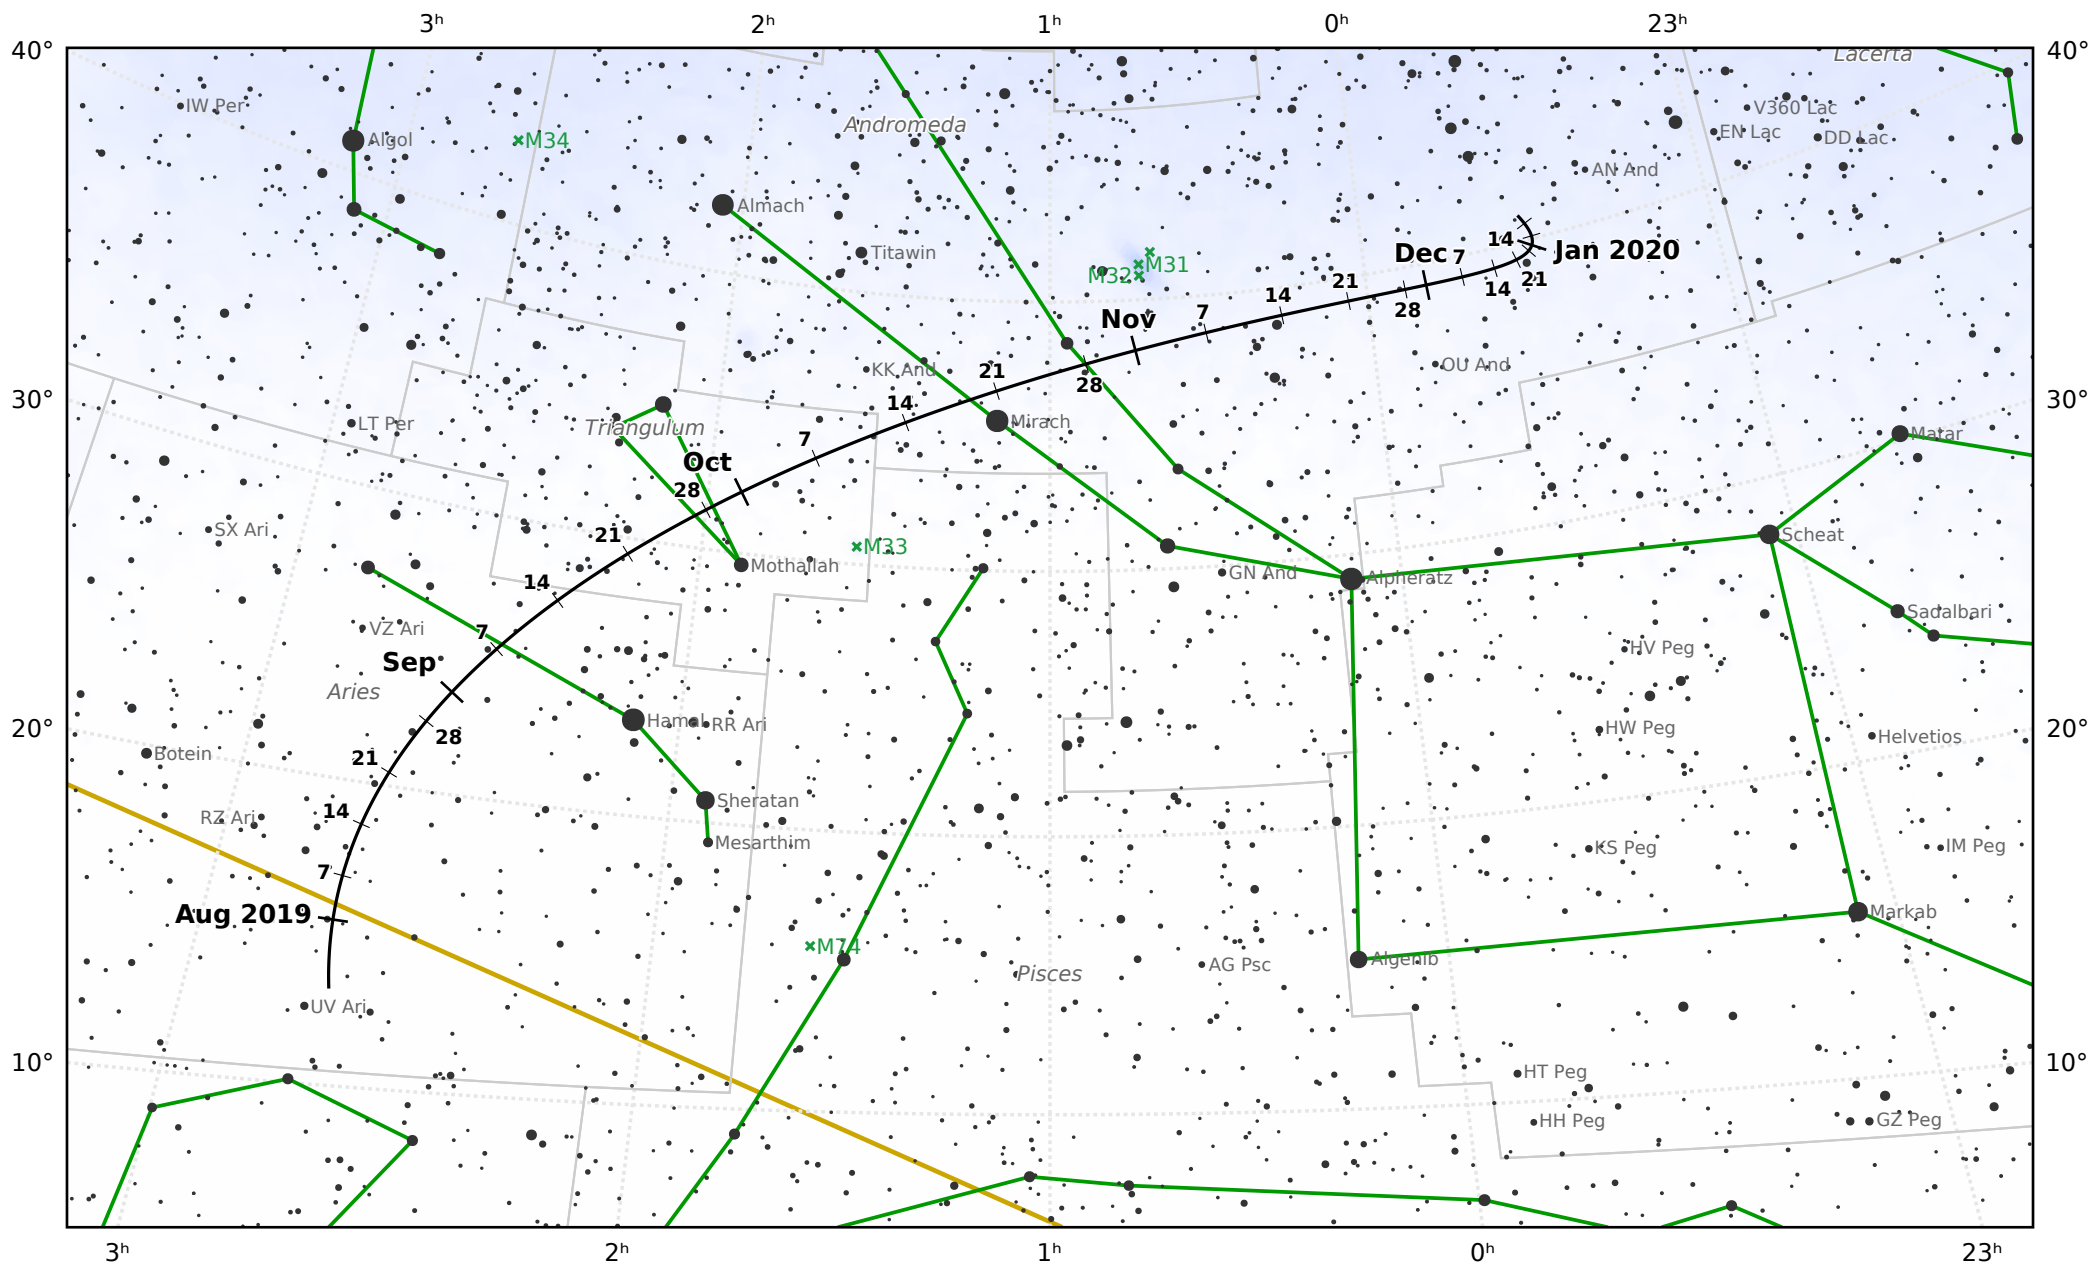

The path of C/2018 N2 (ASASSN) starting on 22 Jul 2019

© Dominic Ford 2011–2020. Downloaded from <https://in-the-sky.org>

Magnitude scale: -8.0 -7.5 -7.0 -6.5 -6.0 -5.5 -5.0 -4.5 -4.0 -3.5 -3.0 -2.5 -2.0

— Ecliptic Plane