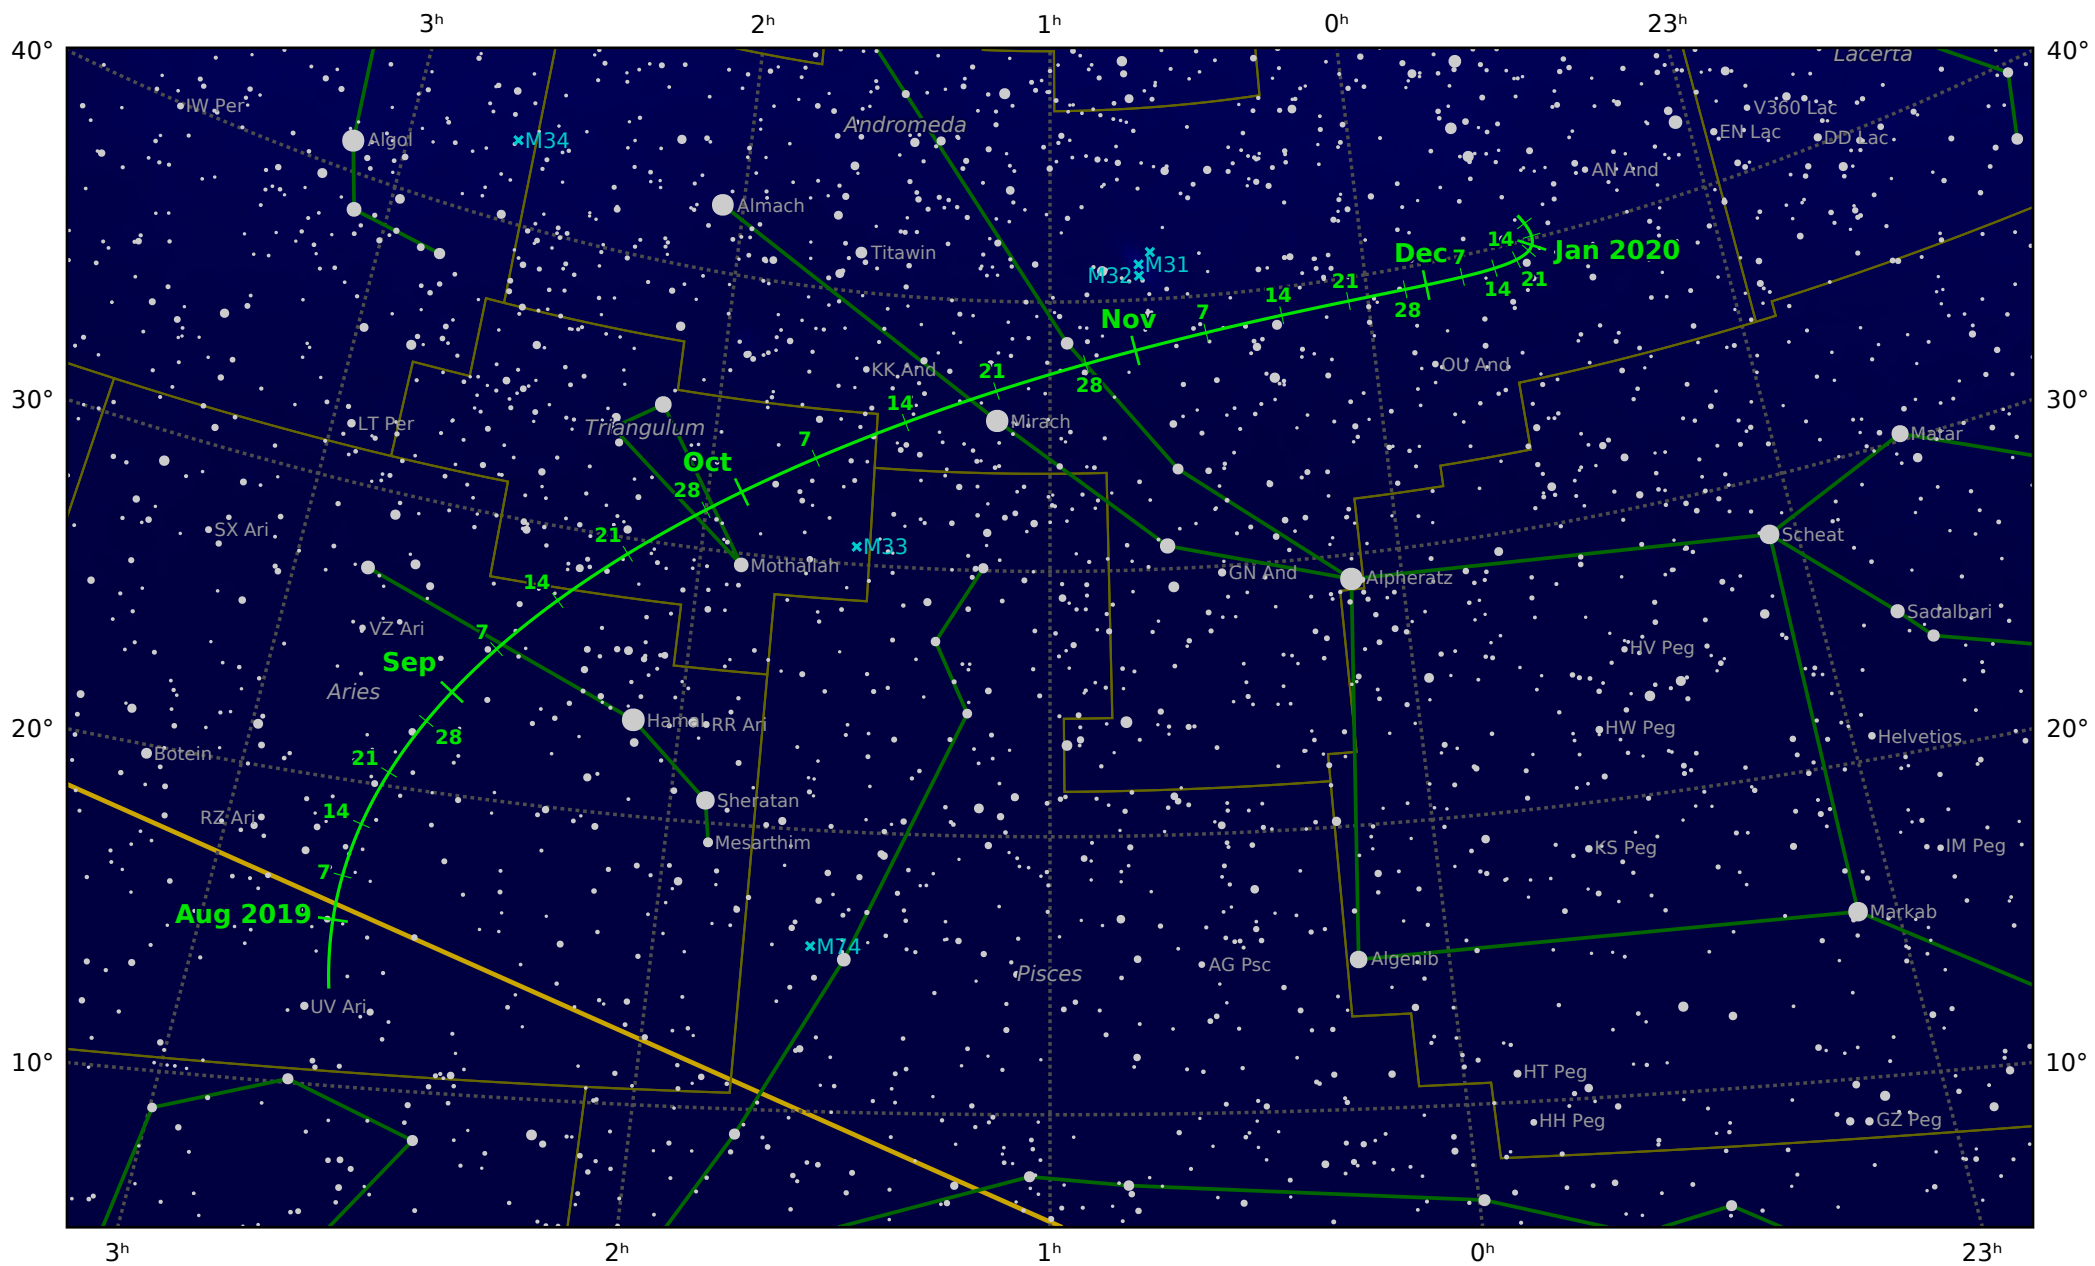

The path of C/2018 N2 (ASASSN) starting on 22 Jul 2019

© Dominic Ford 2011–2020. Downloaded from <https://in-the-sky.org>

Magnitude scale: -8.0 -7.5 -7.0 -6.5 -6.0 -5.5 -5.0 -4.5 -4.0 -3.5 -3.0 -2.5 -2.0

— Ecliptic Plane