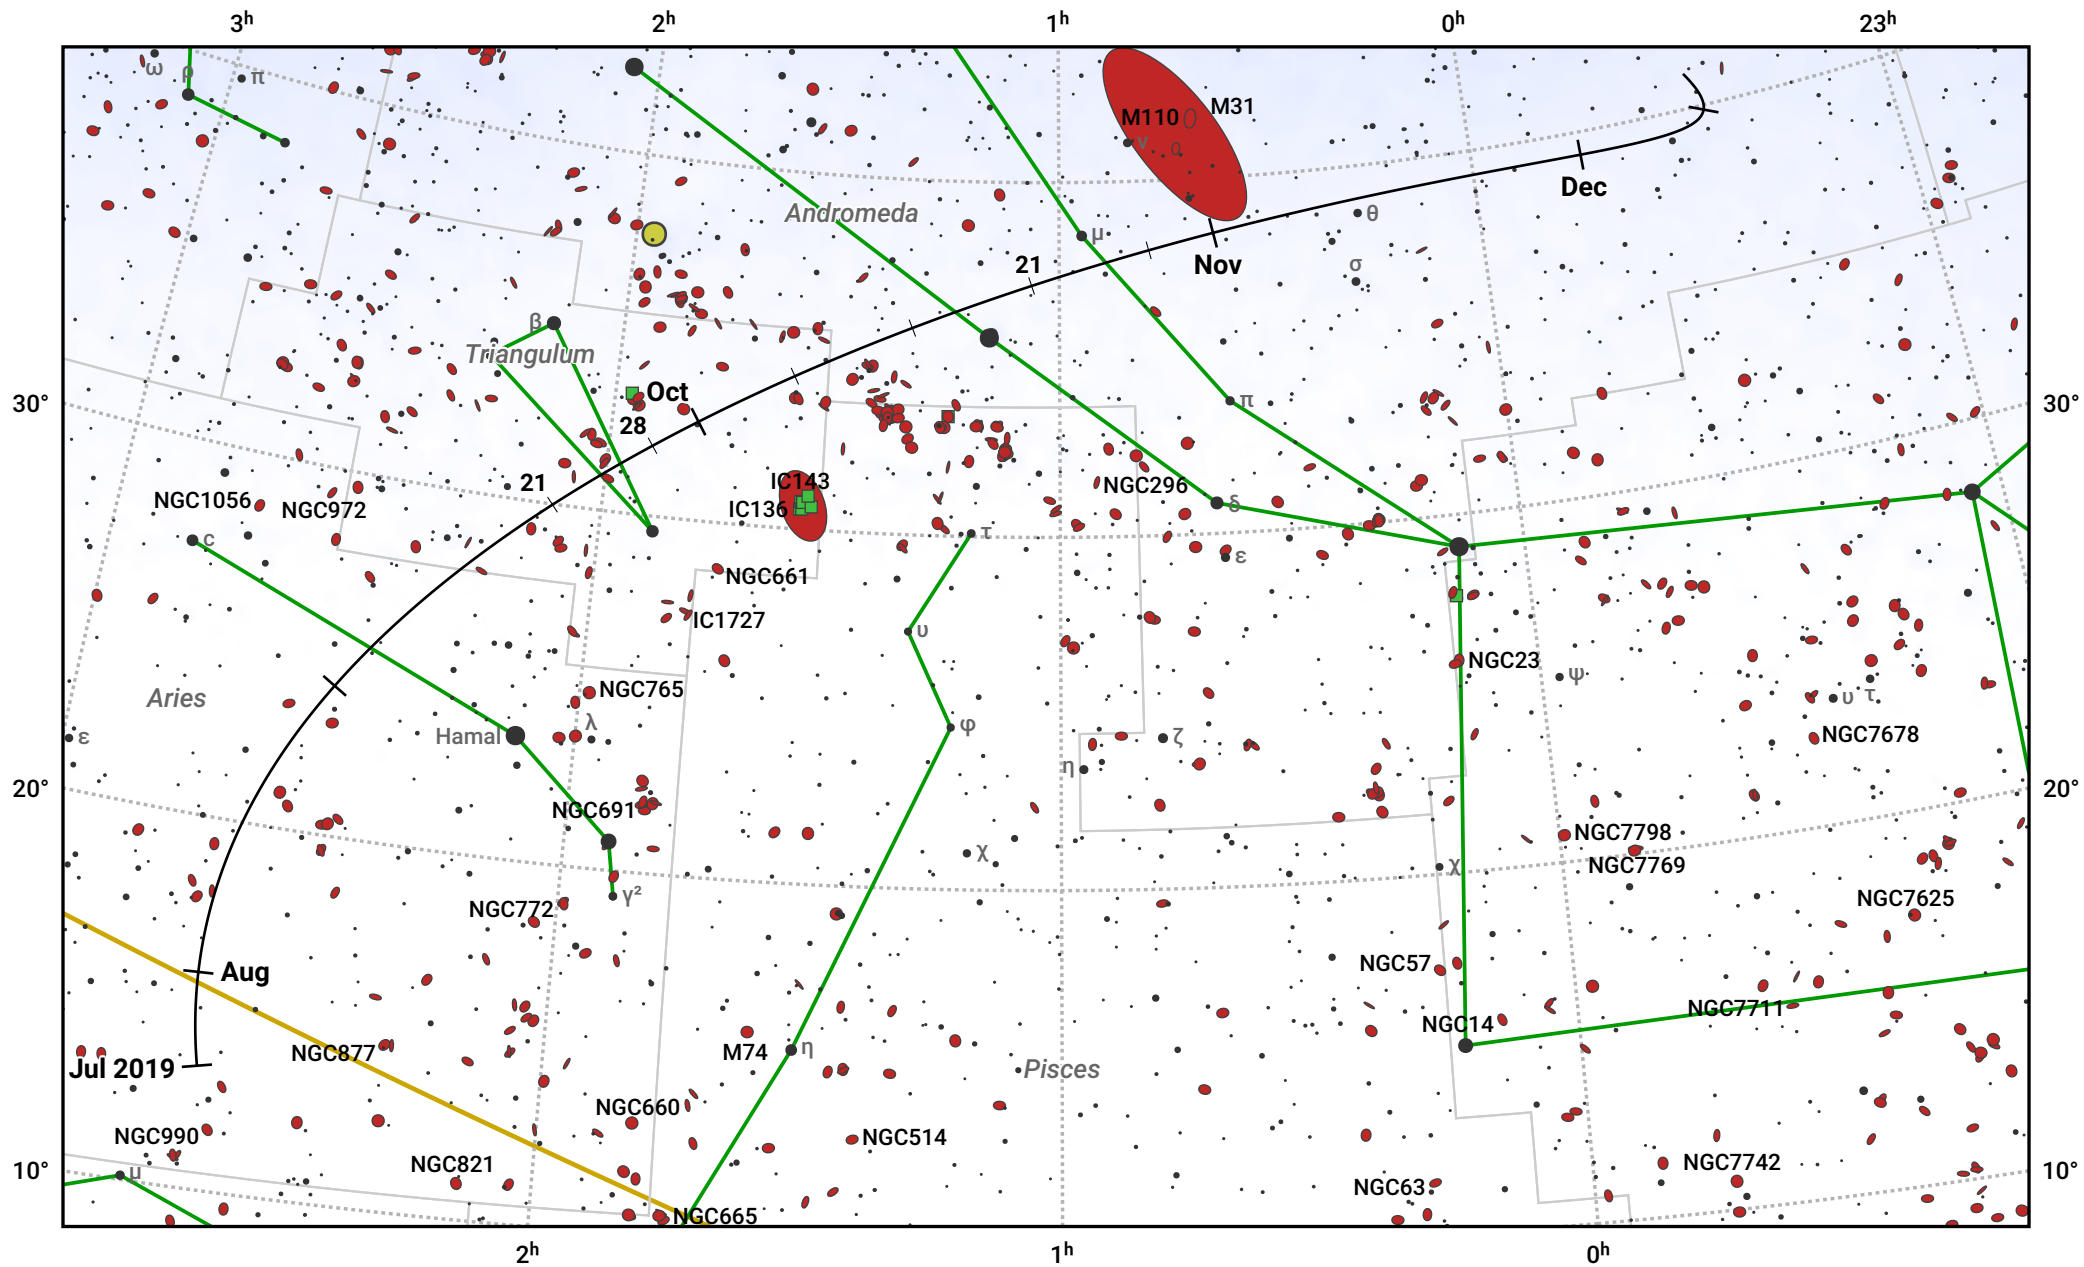

# The path of C/2018 N2 (ASASSN) starting on 21 Jul 2019

© Dominic Ford 2011–2024. Date markers placed at midnight UTC. Downloaded from <https://in-the-sky.org>

Magnitude scale: 8.0 7.0 6.0 5.0 4.0 3.0 2.0

— Ecliptic Plane

Galaxy Bright nebula Open cluster Globular cluster

Date	Mag
2019 Sep 1	11.9
2019 Oct 2	11.5
2019 Nov 1	11.5
2020 Jan 1	12.1