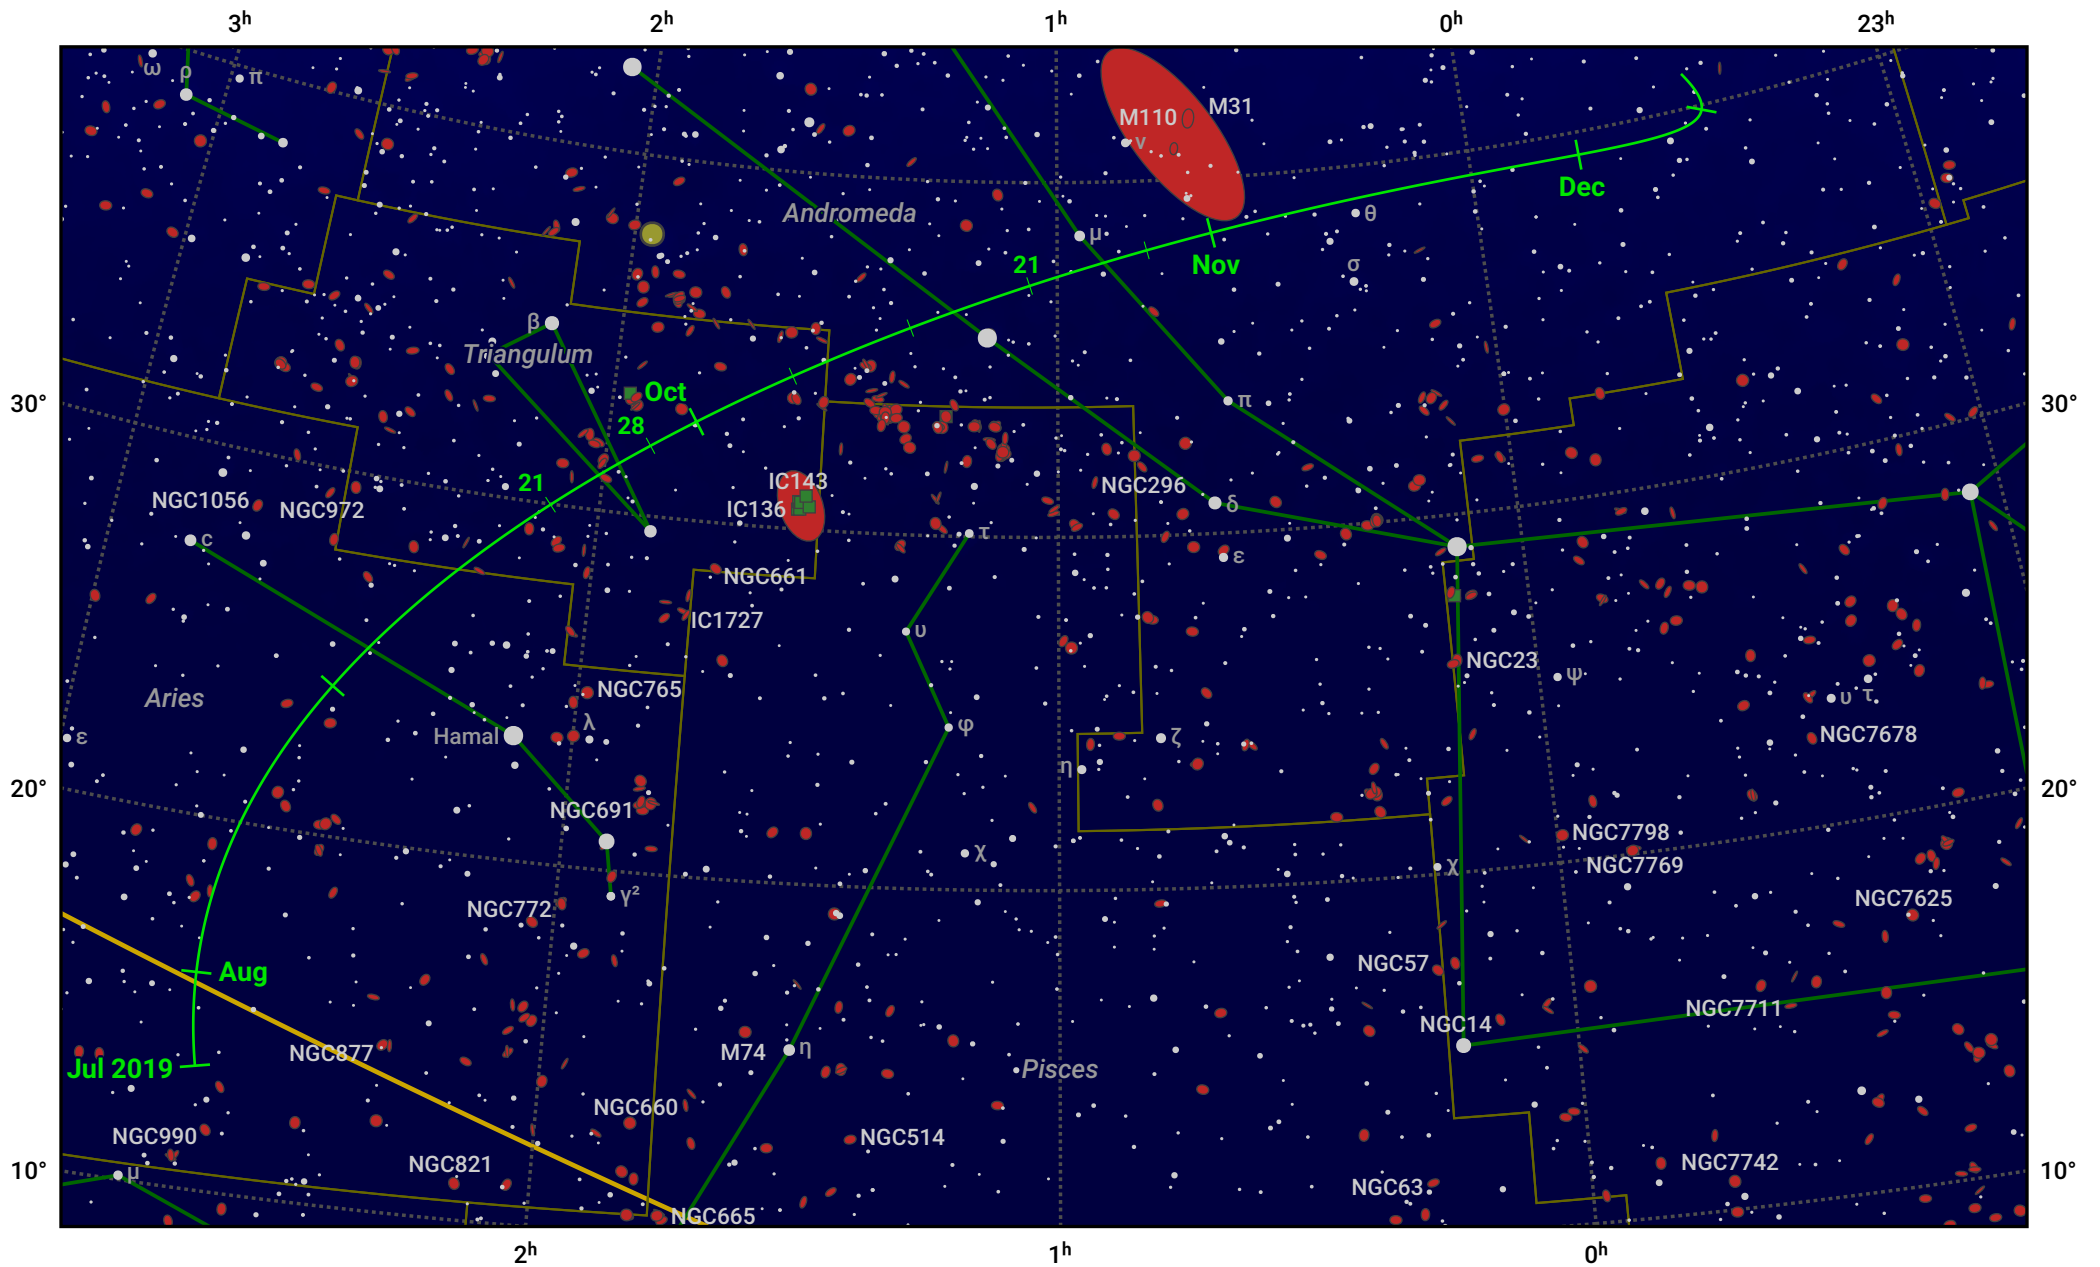

# The path of C/2018 N2 (ASASSN) starting on 21 Jul 2019

© Dominic Ford 2011–2024. Date markers placed at midnight UTC. Downloaded from <https://in-the-sky.org>

Magnitude scale: 8.0 7.0 6.0 5.0 4.0 3.0 2.0

— Ecliptic Plane

Galaxy    Bright nebula    Open cluster    Globular cluster

Date	Mag
2019 Sep 1	11.9
2019 Oct 2	11.5
2019 Nov 1	11.5
2020 Jan 1	12.1