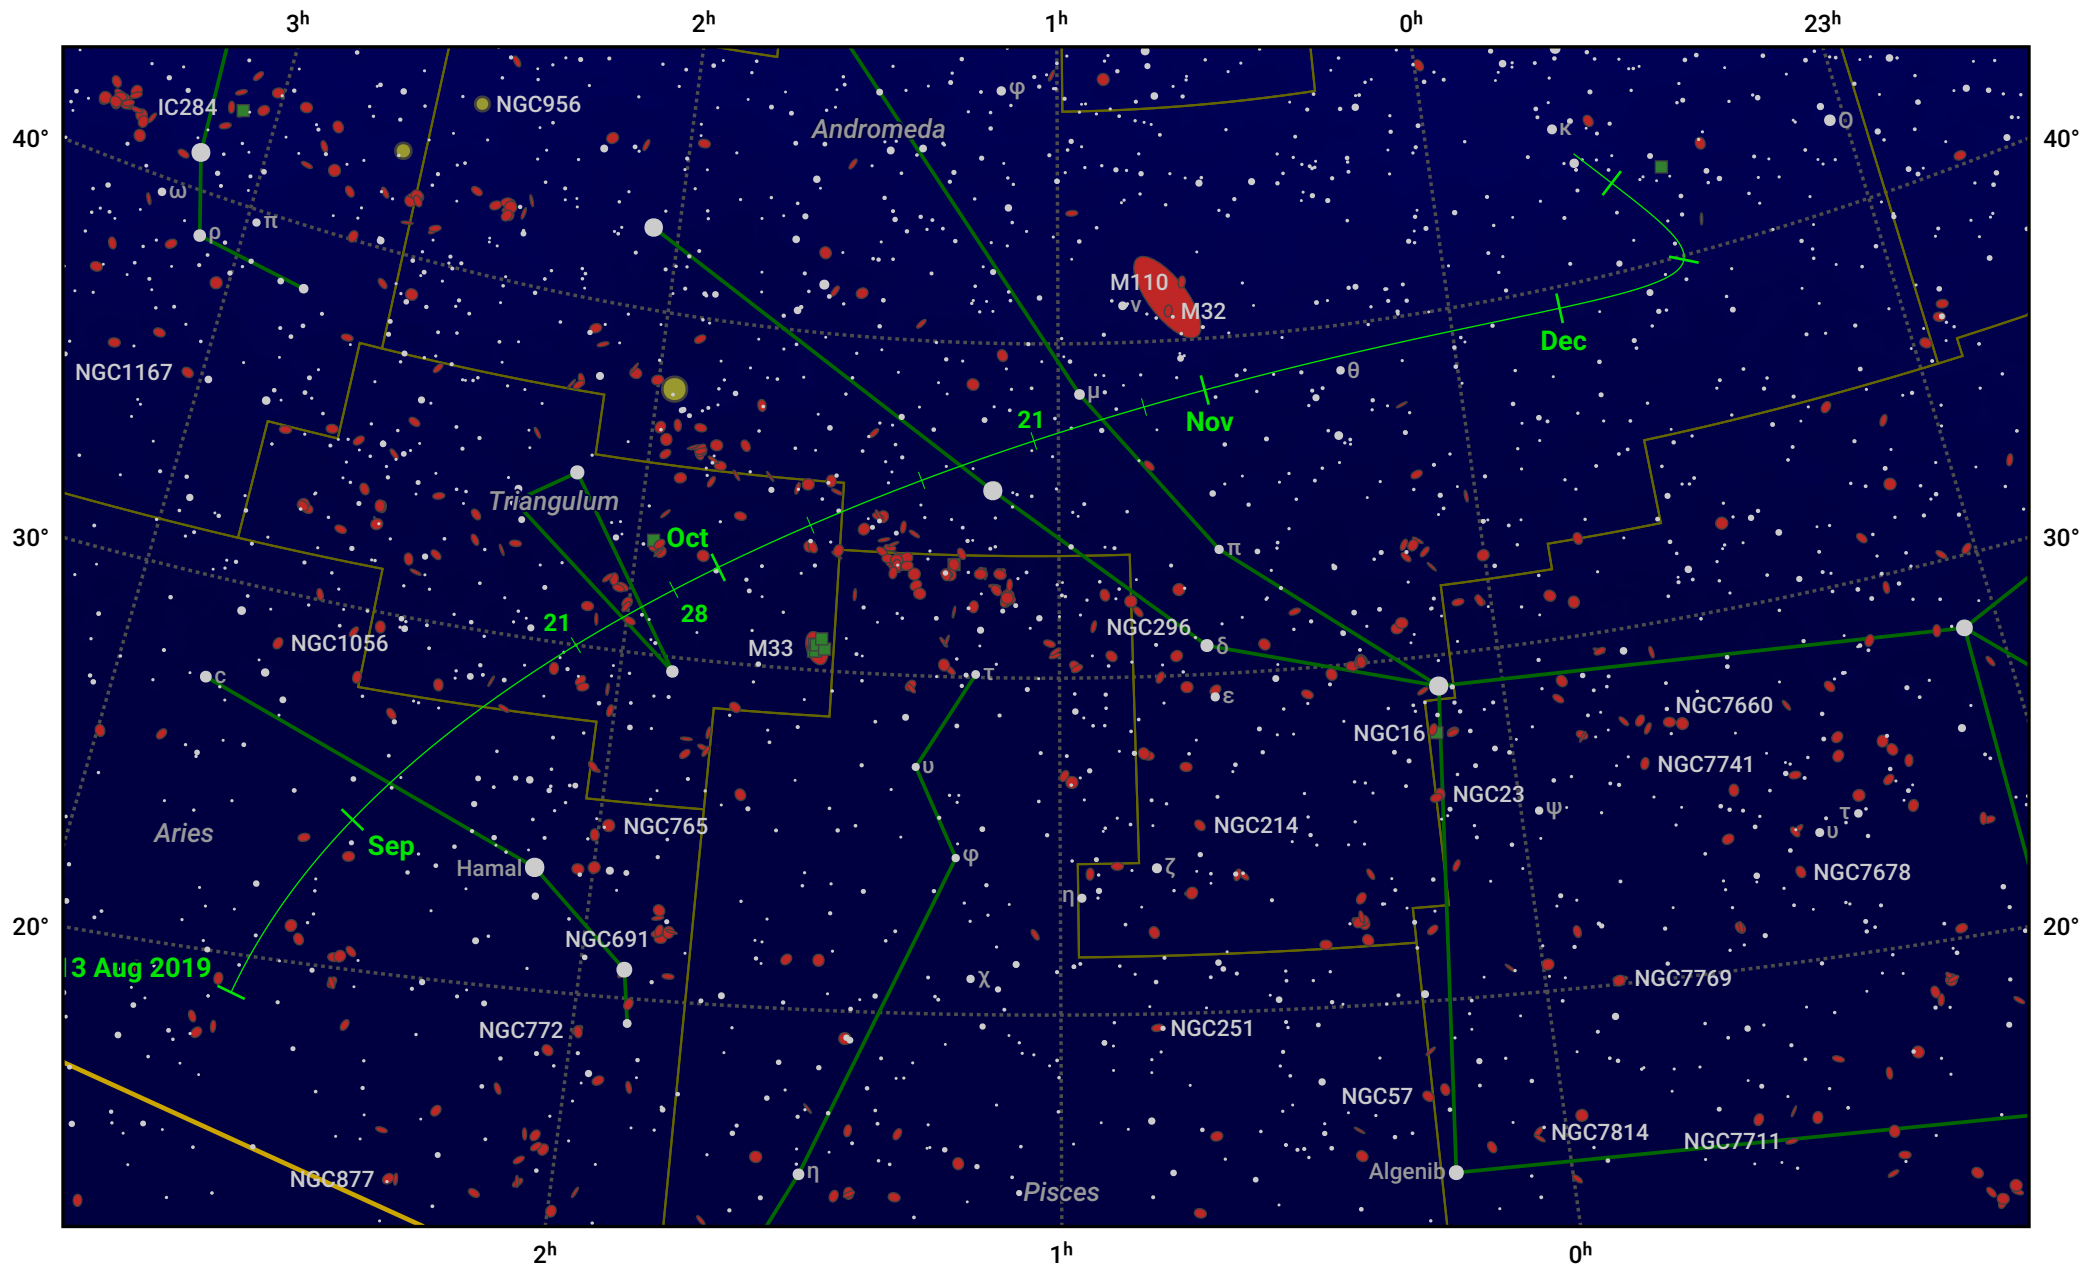

# The path of C/2018 N2 (ASASSN) starting on 13 Aug 2019

© Dominic Ford 2011–2024. Date markers placed at midnight UTC. Downloaded from <https://in-the-sky.org>

Magnitude scale: 8.0 7.0 6.0 5.0 4.0 3.0 2.0

— Ecliptic Plane

Galaxy    Bright nebula    Open cluster    Globular cluster

Date	Mag
2019 Sep 1	11.9
2019 Nov 1	11.5
2020 Jan 1	12.1