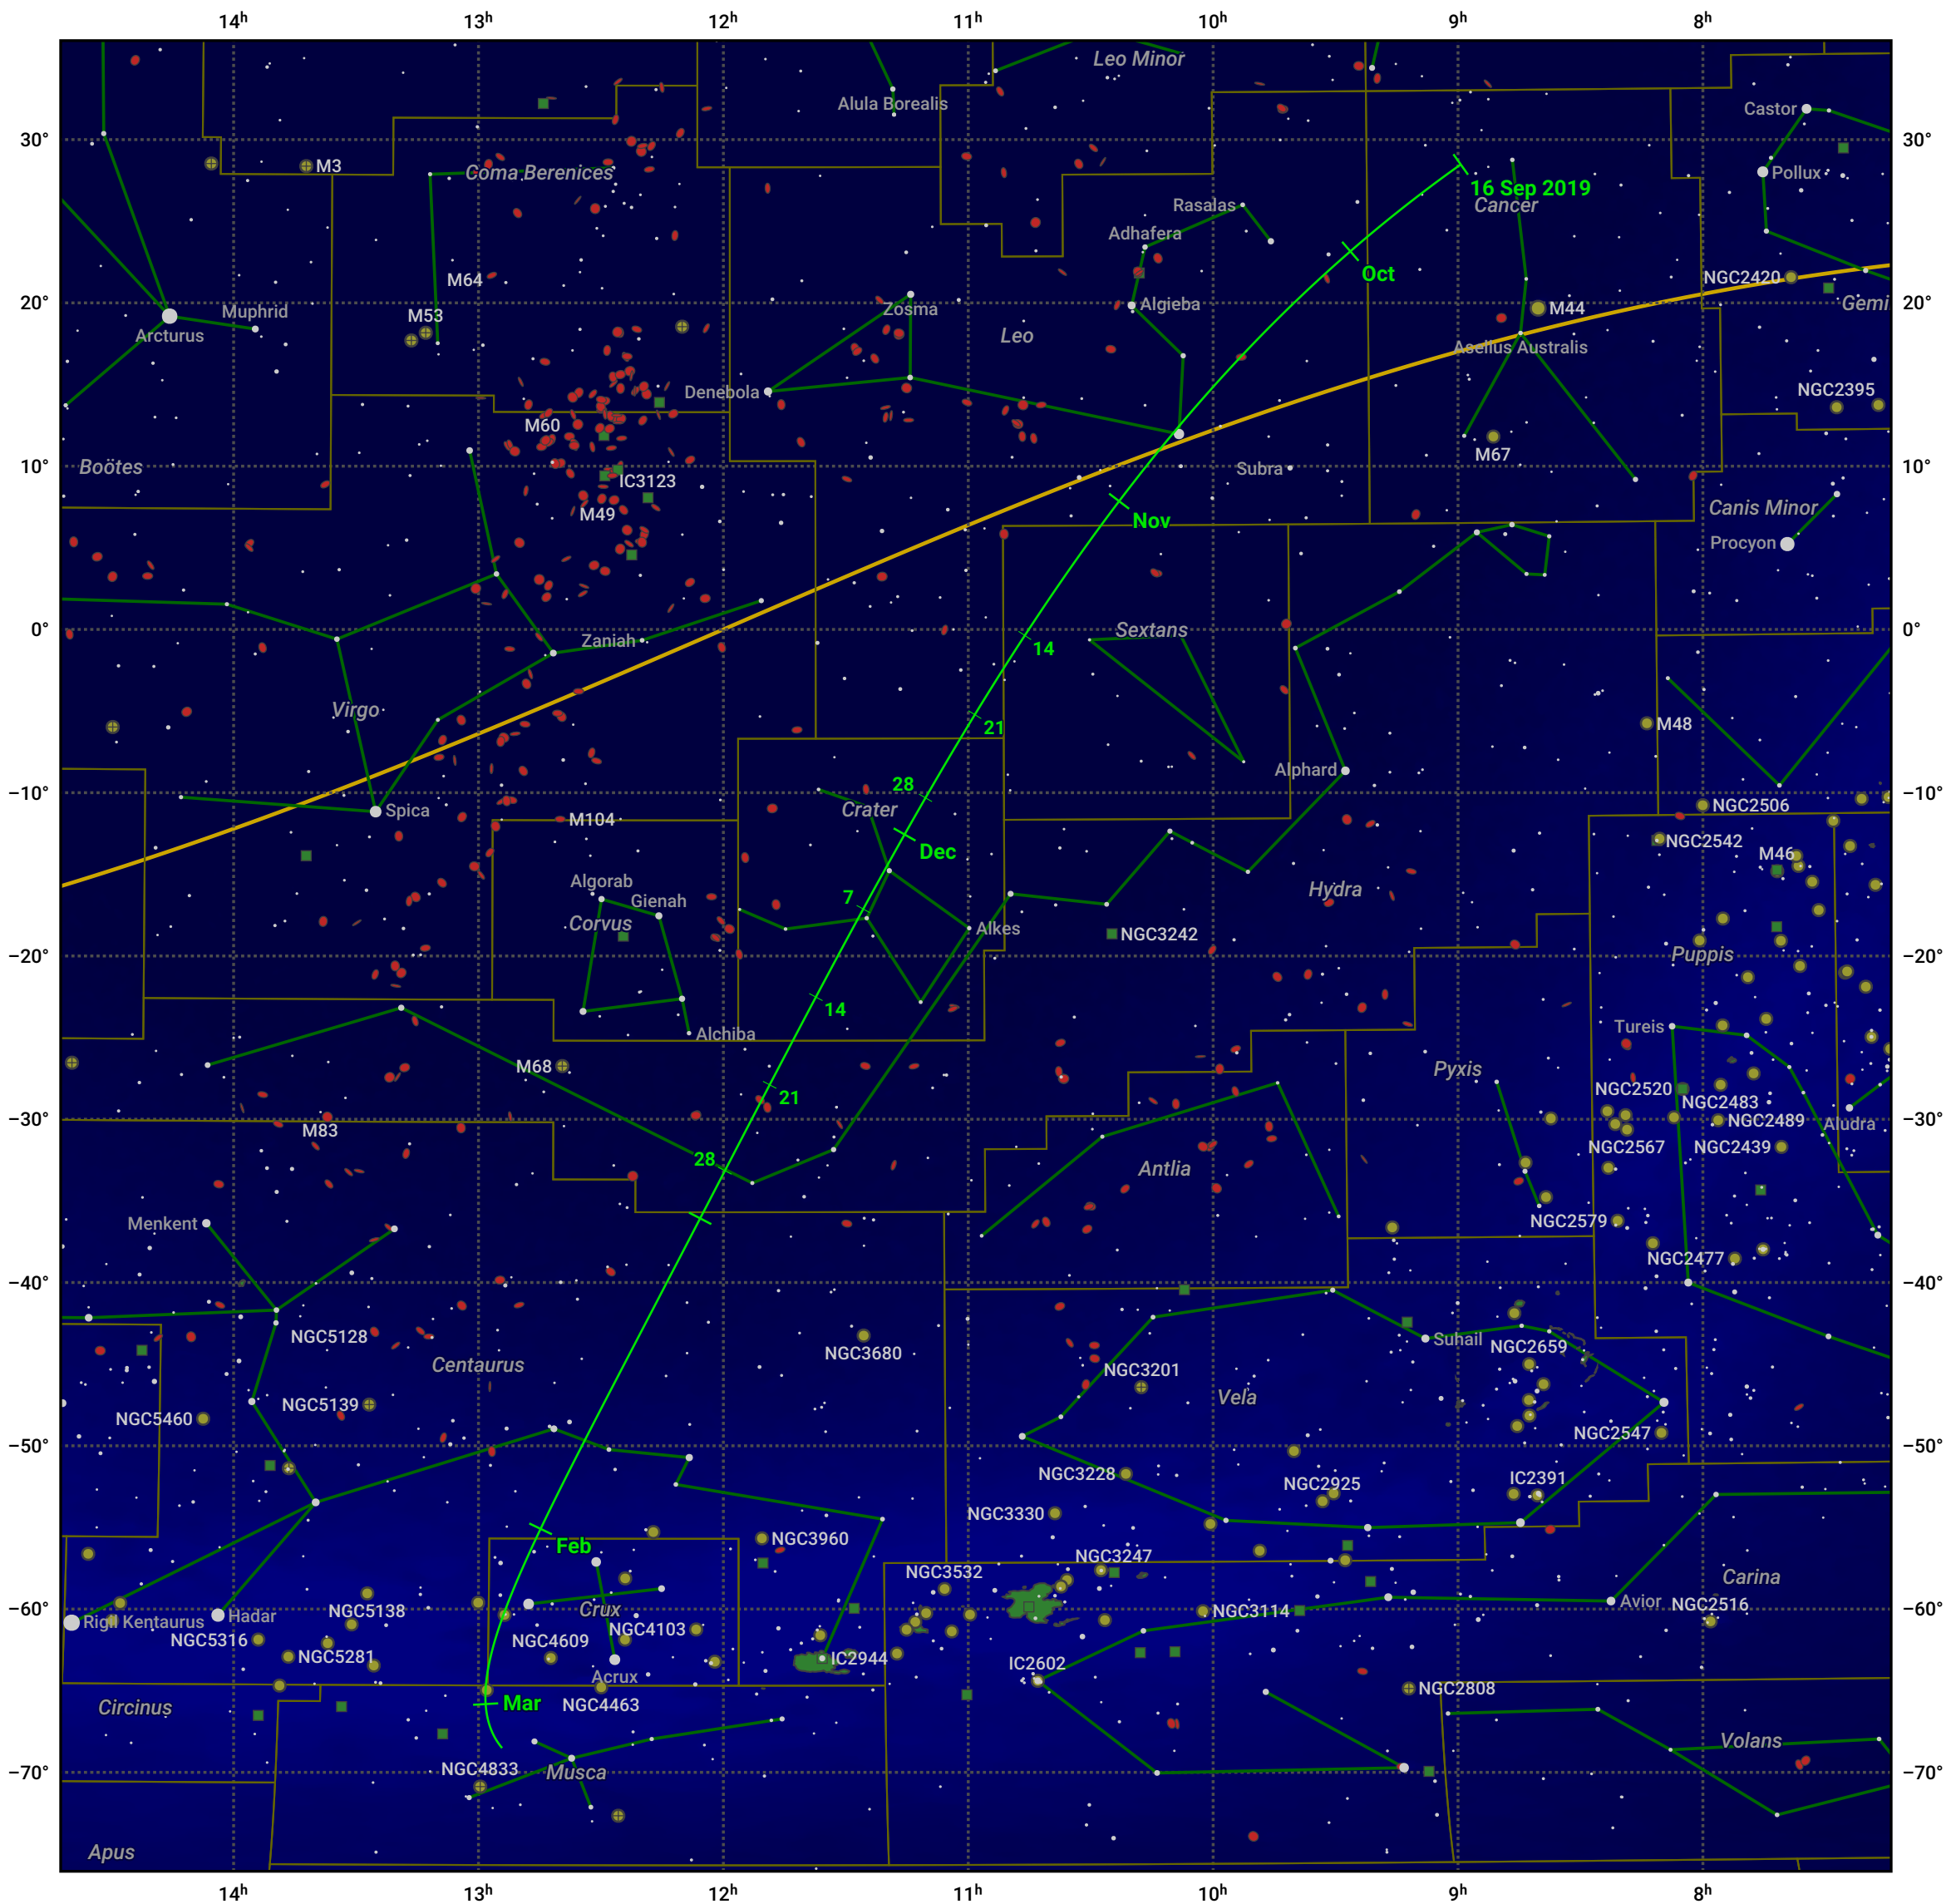

# The path of 2I/Borisov starting on 16 Sep 2019

© Dominic Ford 2011–2024. Date markers placed at midnight UTC. Downloaded from <https://in-the-sky.org>

Magnitude scale:  6.0  5.0  4.0  3.0  2.0  1.0  0.0  -1.0

Ecliptic Plane

Galaxy  Bright nebula  Open cluster + Globular cluster

Date	Mag
2019 Oct 14	16.9
2019 Nov 1	16.3
2019 Nov 15	15.9
2020 Jan 1	15.6
2020 Feb 22	16.9
2020 Mar 1	17.2