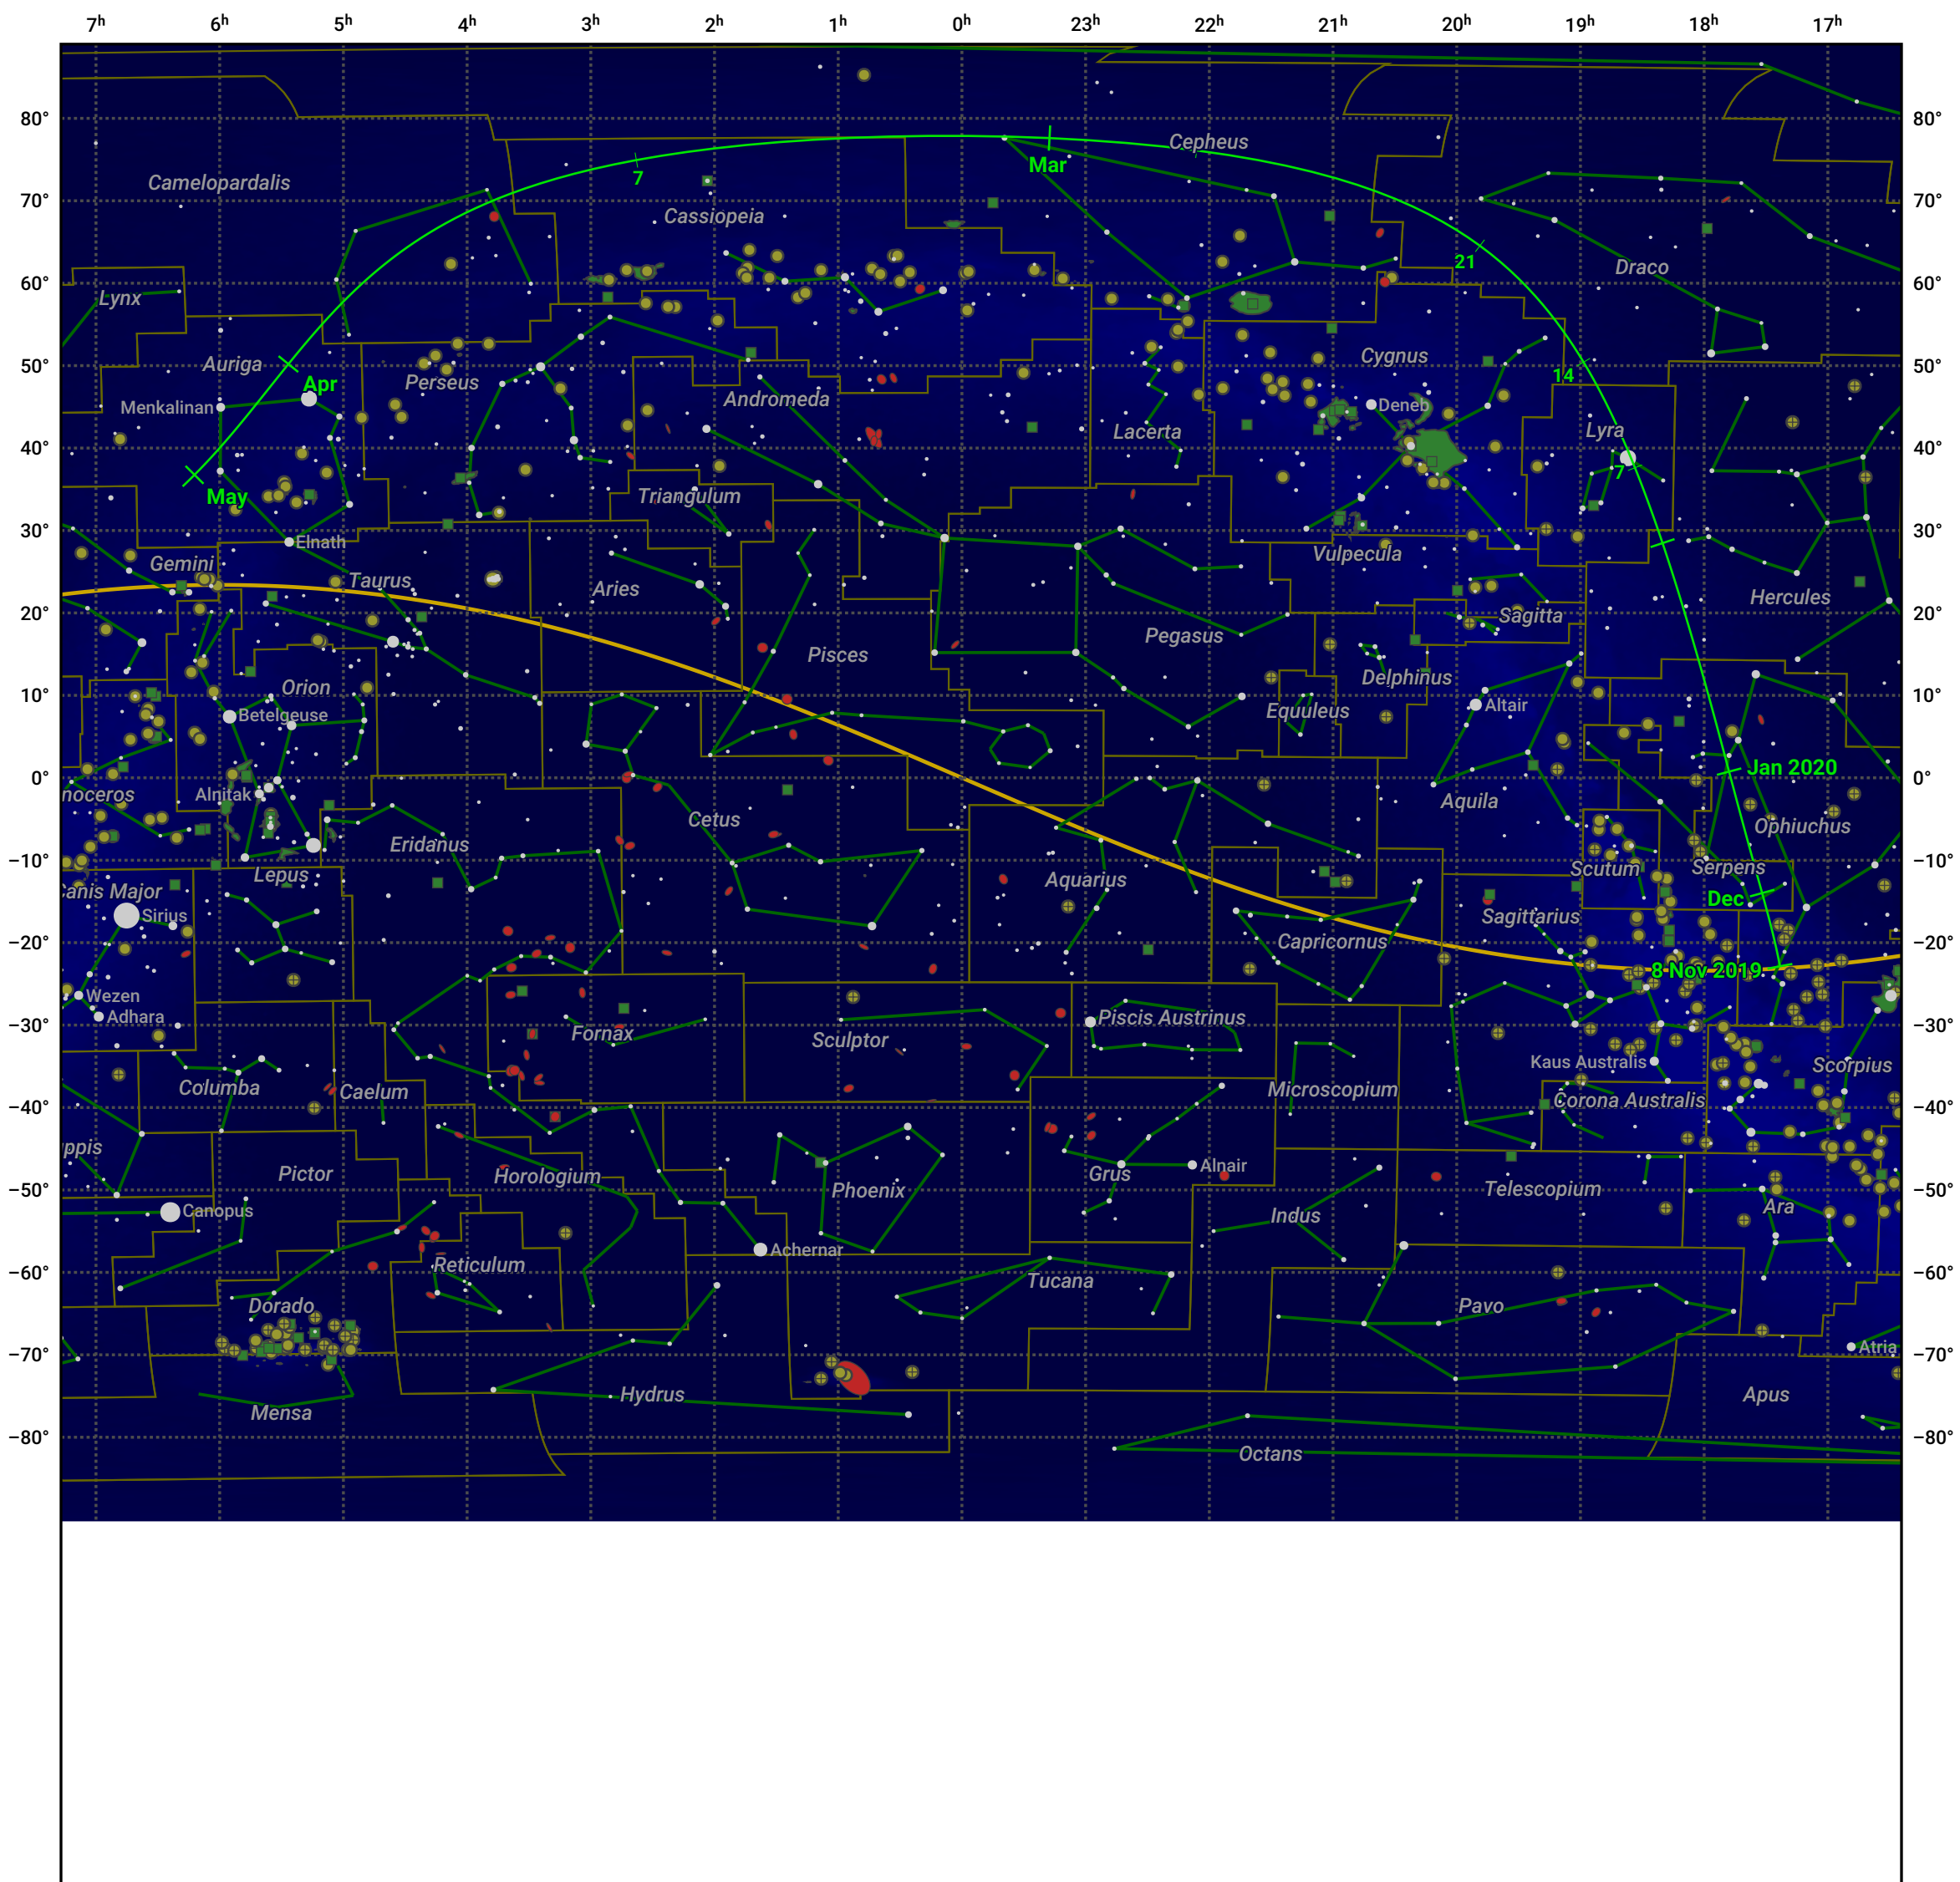

The path of C/2020 A2 (Iwamoto) starting on 8 Nov 2019

© Dominic Ford 2011–2024. Date markers placed at midnight UTC. Downloaded from <https://in-the-sky.org>

Date	Mag
2019 Dec 5	13.3
2020 Jan 1	12.3
2020 Mar 1	12.4
2020 Mar 15	13.4
2020 Mar 29	14.4
2020 Apr 13	15.4
2020 May 1	16.5