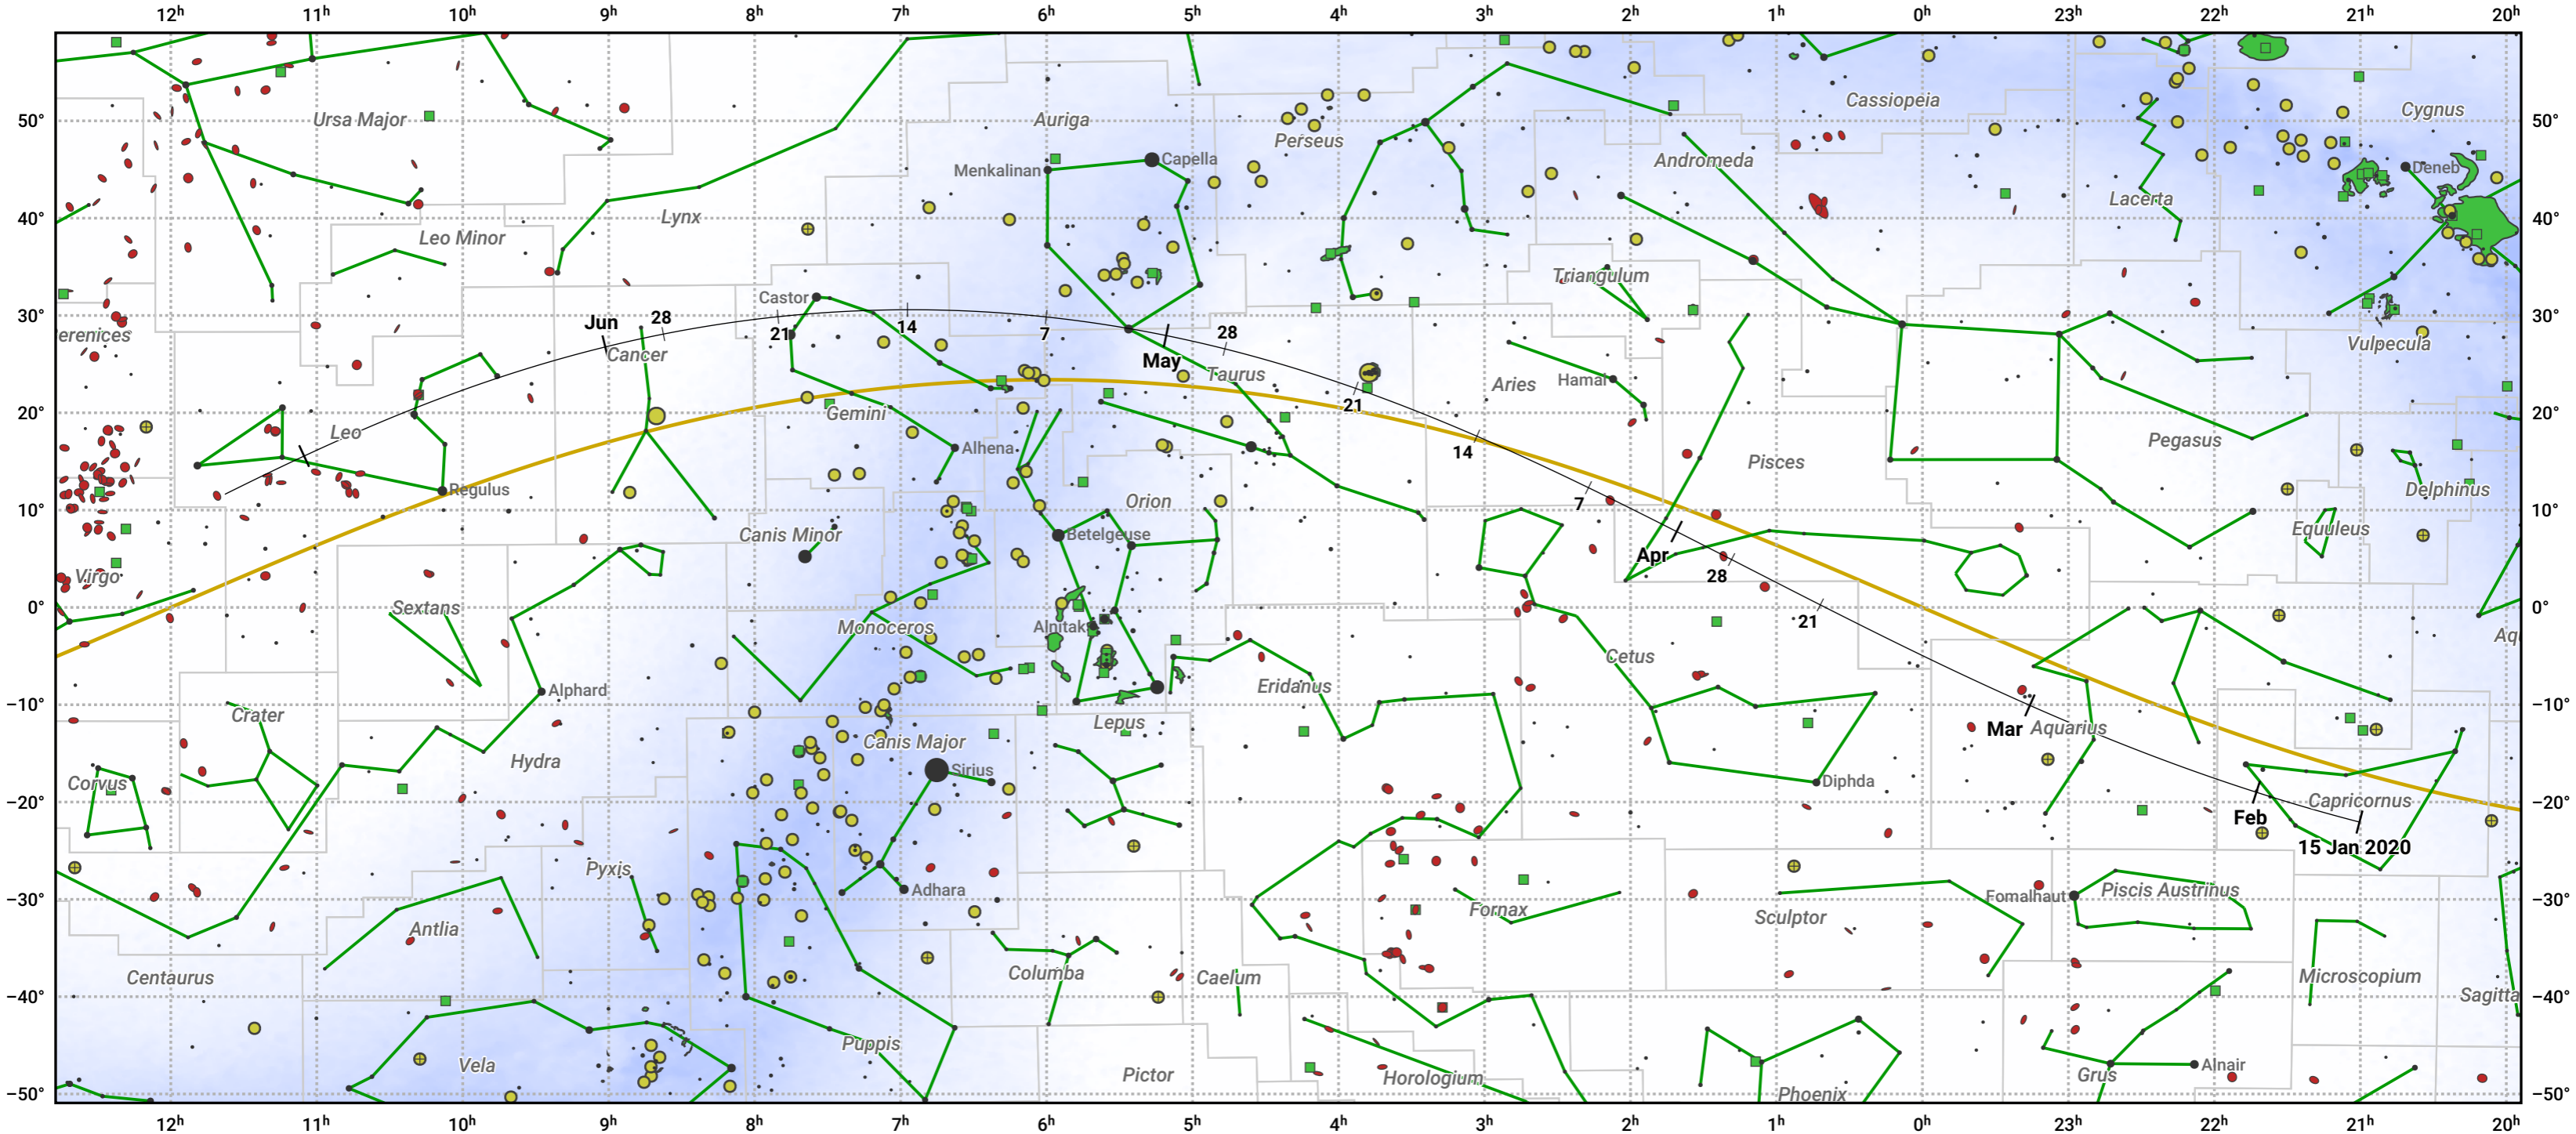

The path of 210P/Christensen starting on 15 Jan 2020

© Dominic Ford 2011–2024. Date markers placed at midnight UTC. Downloaded from <https://in-the-sky.org>

Magnitude scale: 5.0 4.0 3.0 2.0 1.0 0.0 -1.0 -2.0

Ecliptic Plane

- Galaxy
- Bright nebula
- Open cluster
- + Globular cluster

Date	Mag
2020 Feb 14	14.9
2020 Mar 1	14.1
2020 Mar 6	13.9
2020 Mar 23	12.9
2020 May 1	12.3
2020 Jun 5	13.9
2020 Jun 26	14.9
2020 Jul 1	15.1