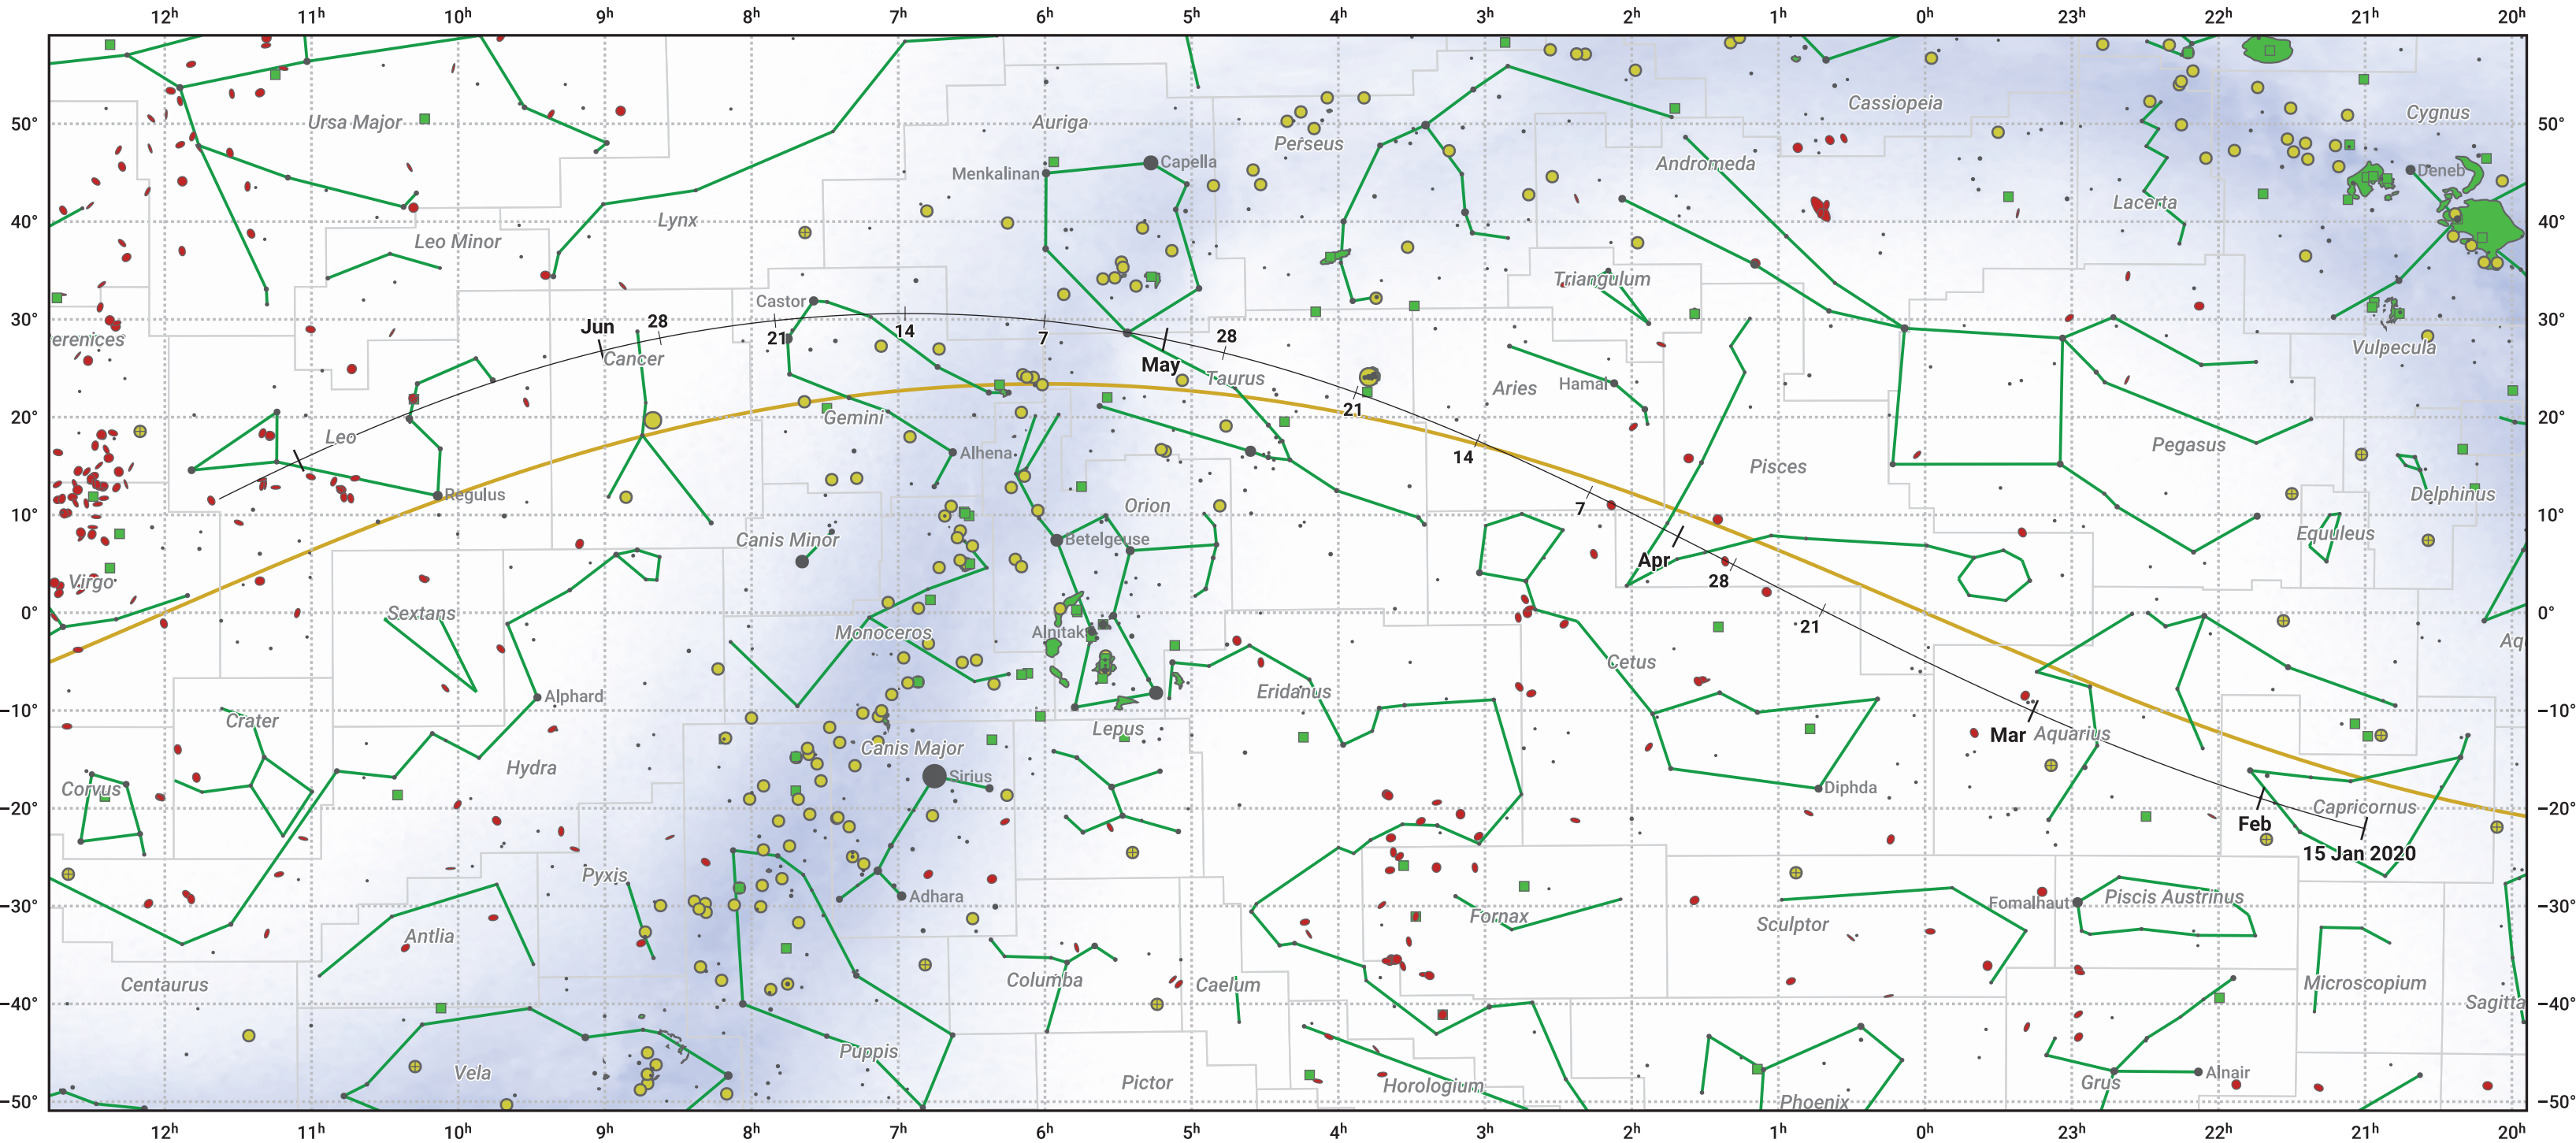

The path of 210P/Christensen starting on 15 Jan 2020

© Dominic Ford 2011–2024. Date markers placed at midnight UTC. Downloaded from <https://in-the-sky.org>

Magnitude scale: 5.0 4.0 3.0 2.0 1.0 0.0 -1.0 -2.0

Ecliptic Plane

Galaxy Bright nebula Open cluster Globular cluster

Date	Mag
2020 Feb 14	14.9
2020 Mar 1	14.1
2020 Mar 6	13.9
2020 Mar 23	12.9
2020 May 1	12.3
2020 Jun 5	13.9
2020 Jun 26	14.9
2020 Jul 1	15.1