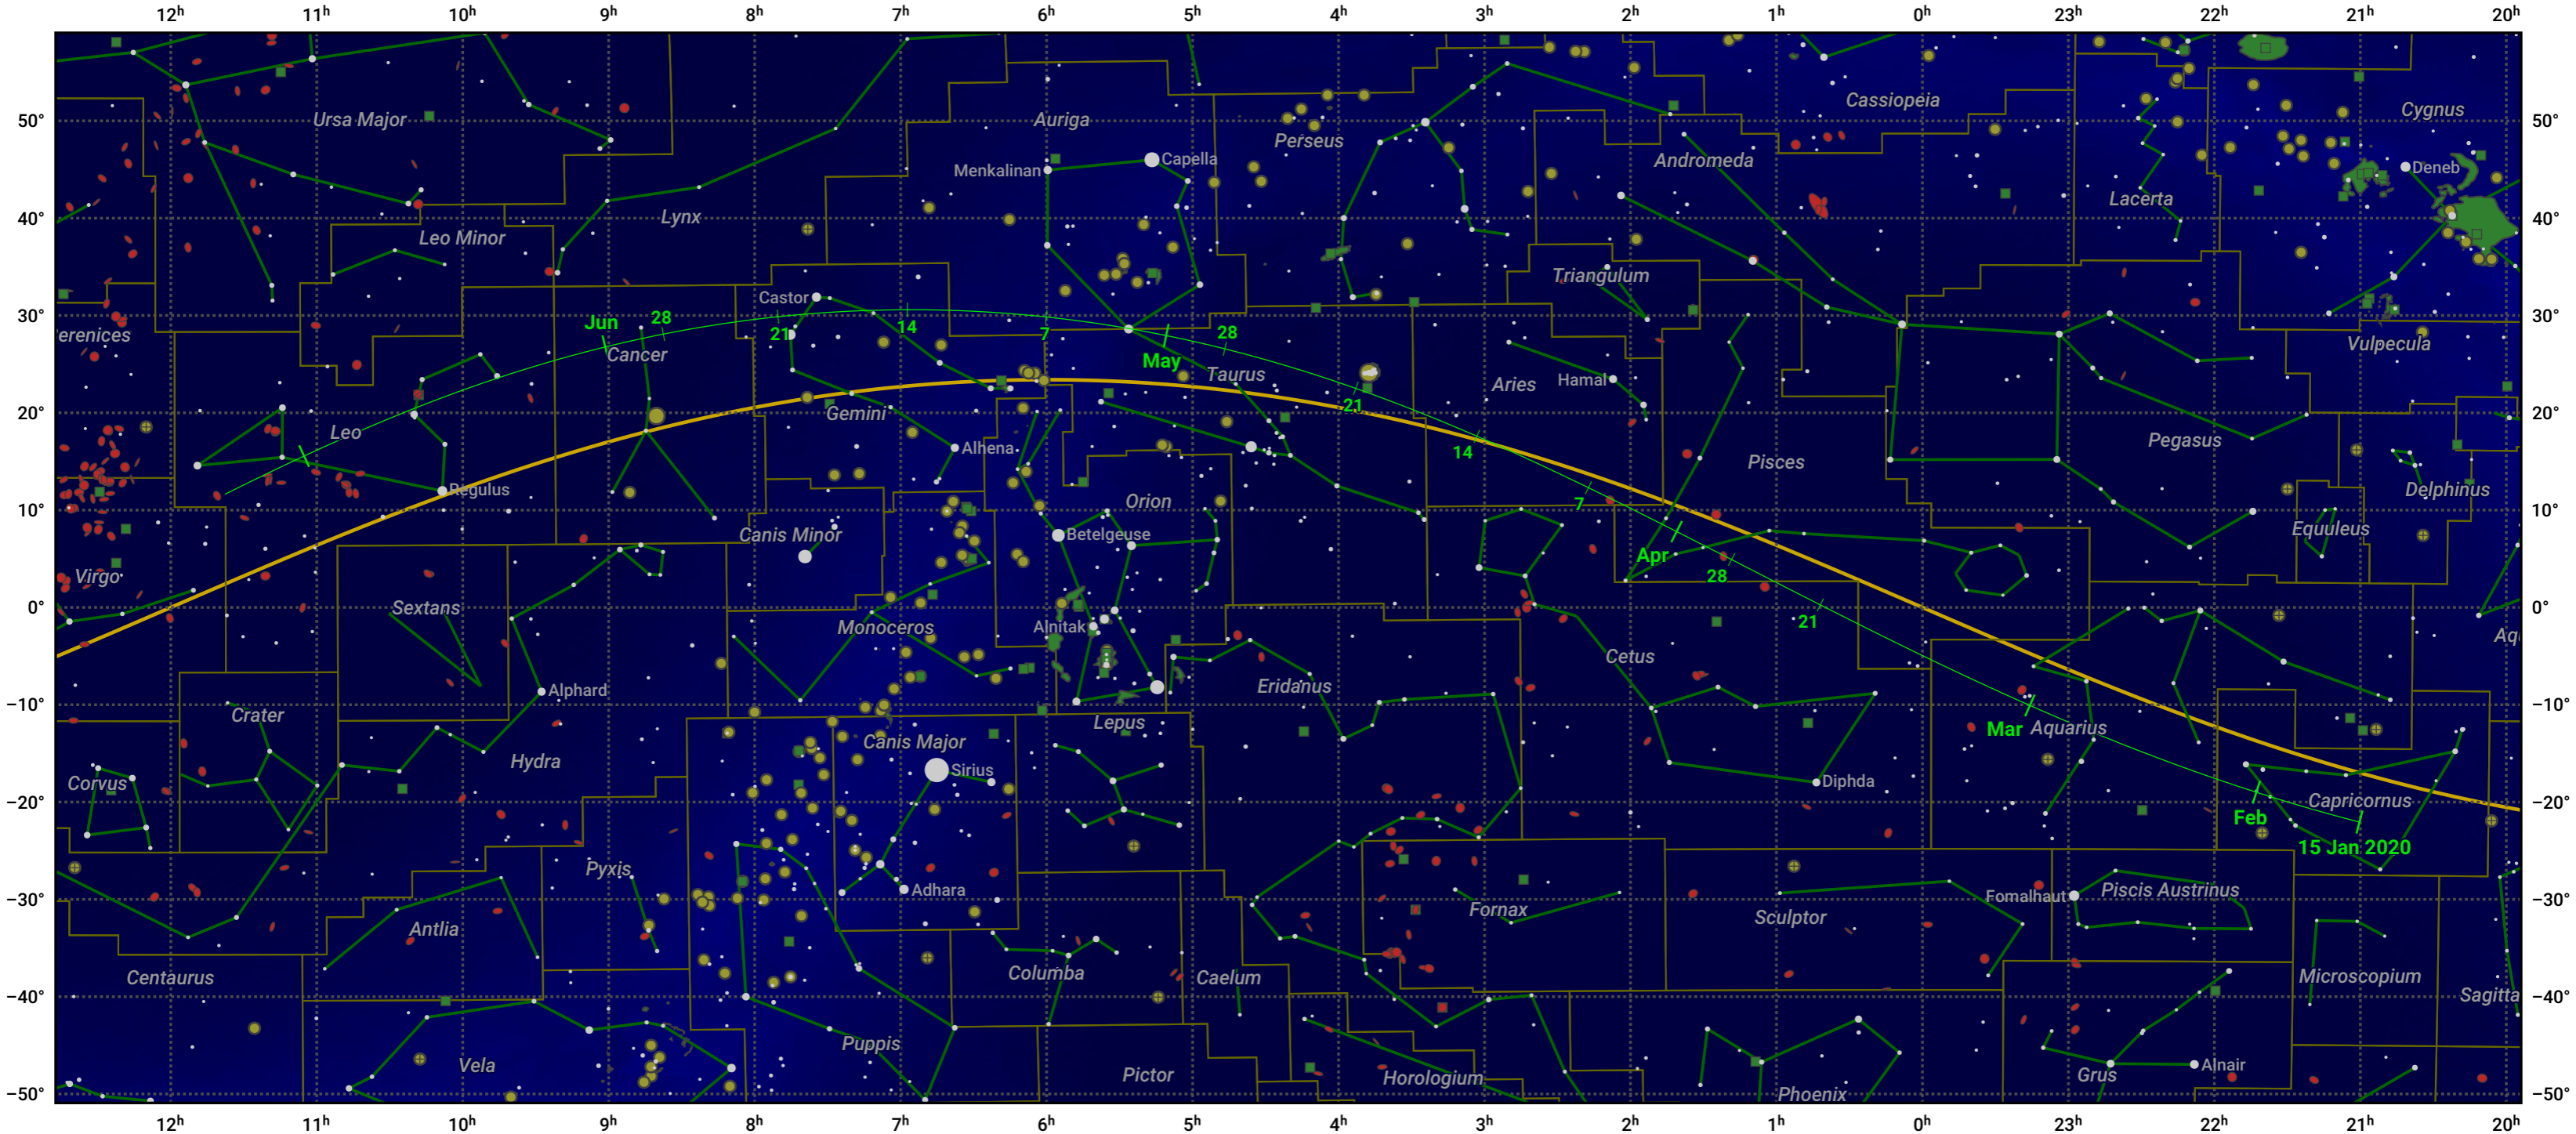

The path of 210P/Christensen starting on 15 Jan 2020

© Dominic Ford 2011–2024. Date markers placed at midnight UTC. Downloaded from <https://in-the-sky.org>

Magnitude scale: -5.0 -4.0 -3.0 -2.0 -1.0 -2.0

Ecliptic Plane

- Galaxy
- Bright nebula
- Open cluster
- Globular cluster

Date	Mag
2020 Feb 14	14.9
2020 Mar 1	14.1
2020 Mar 6	13.9
2020 Mar 23	12.9
2020 May 1	12.3
2020 Jun 5	13.9
2020 Jun 26	14.9
2020 Jul 1	15.1