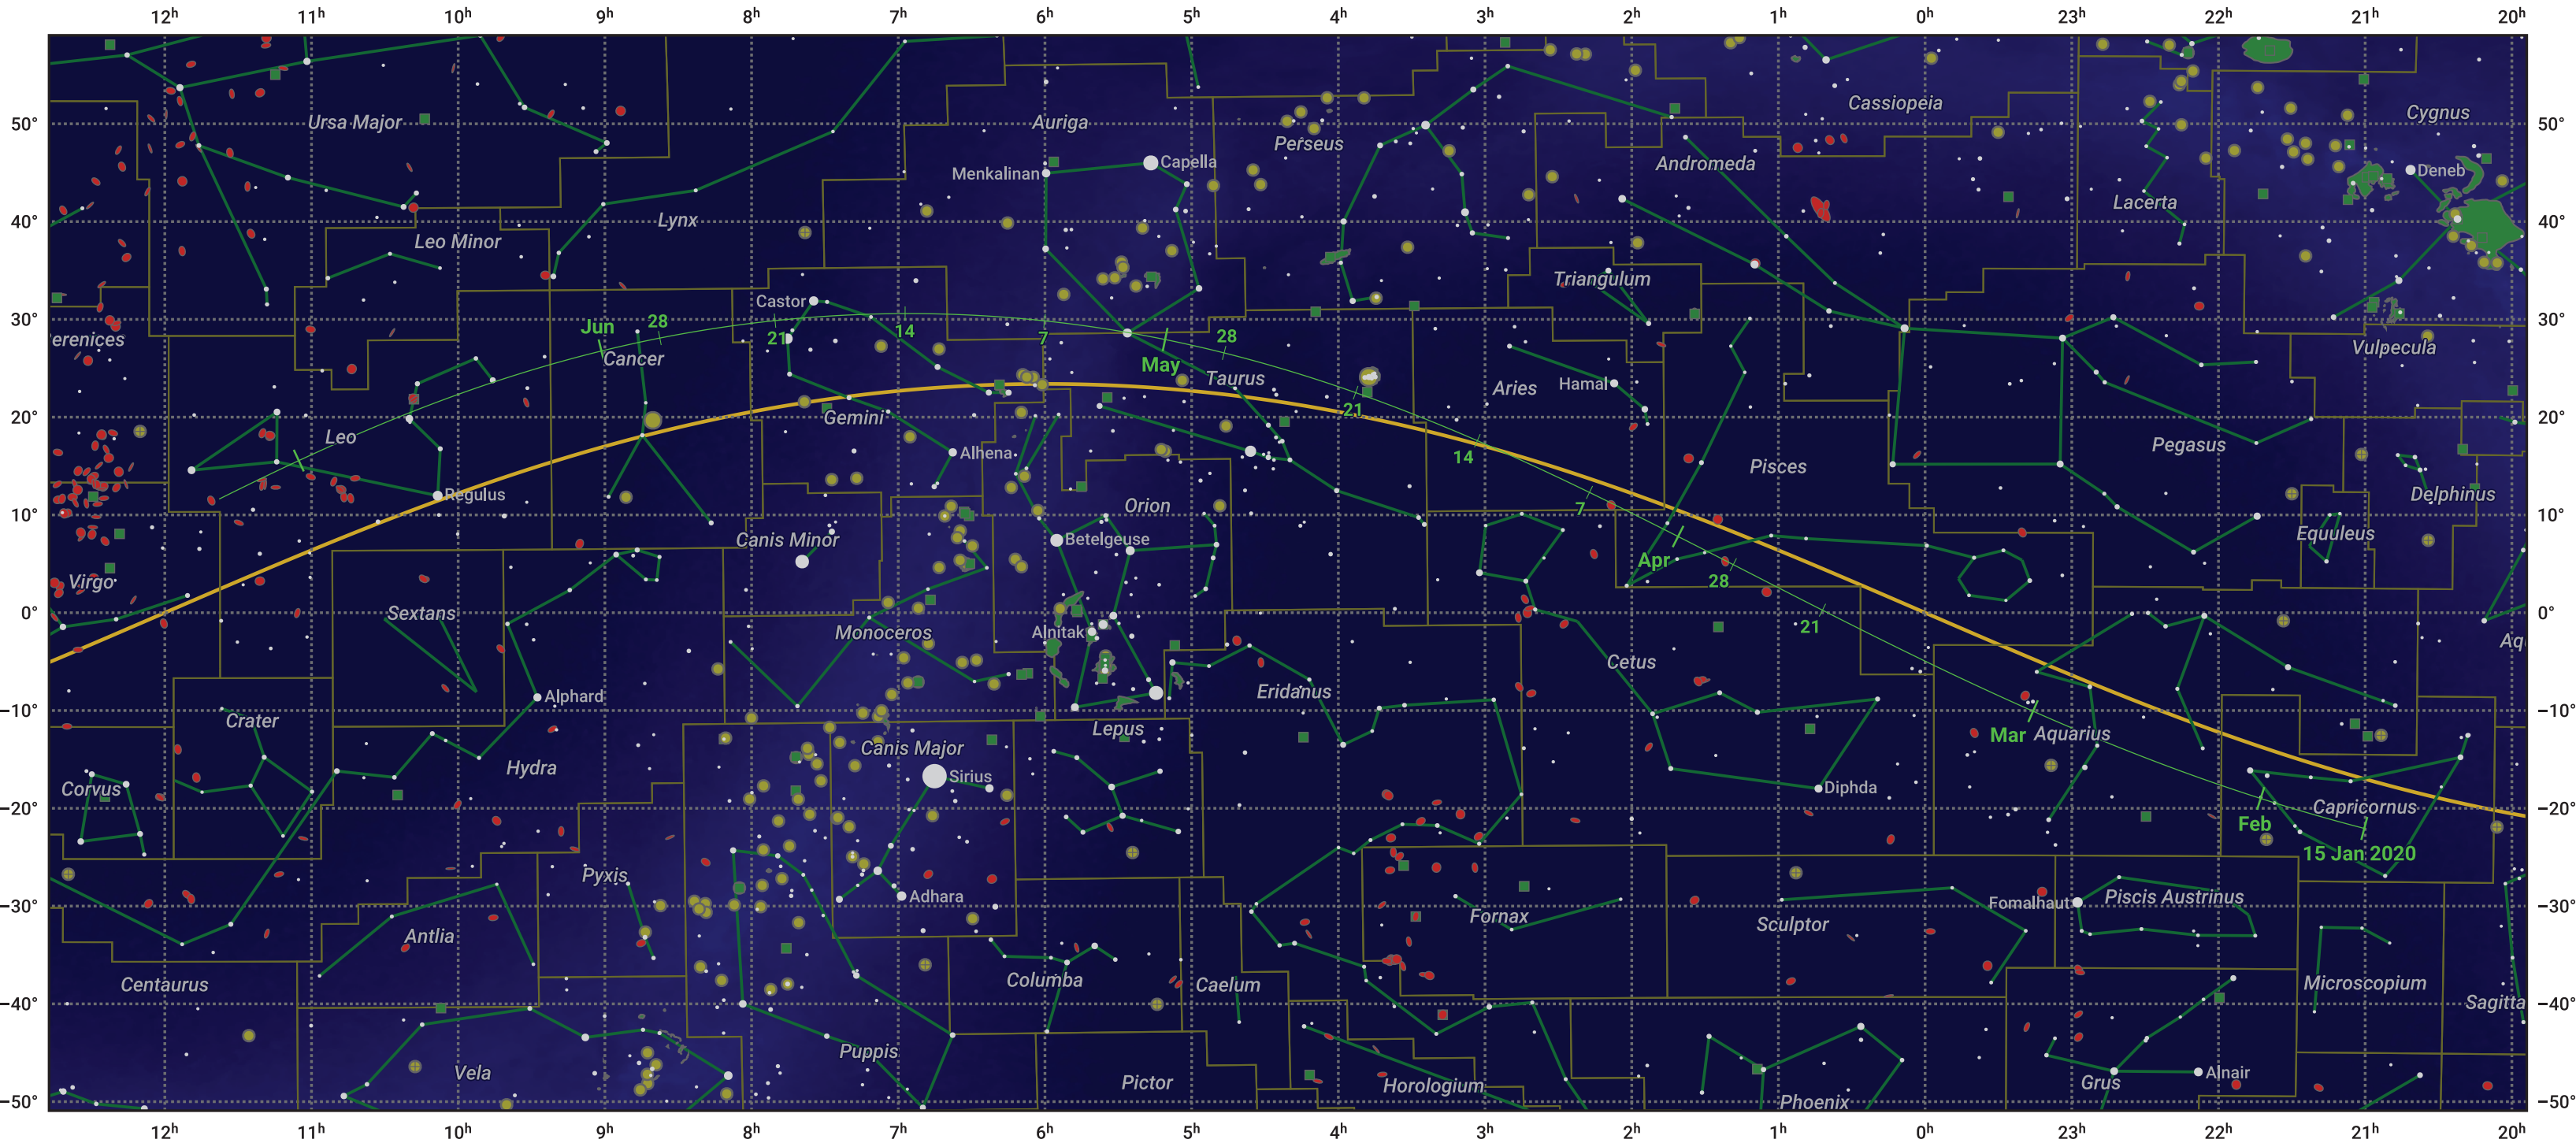

The path of 210P/Christensen starting on 15 Jan 2020

© Dominic Ford 2011–2024. Date markers placed at midnight UTC. Downloaded from <https://in-the-sky.org>

Magnitude scale: 5.0 4.0 3.0 2.0 1.0 0.0 -1.0 -2.0

Ecliptic Plane

Galaxy Bright nebula Open cluster Globular cluster

Date	Mag
2020 Feb 14	14.9
2020 Mar 1	14.1
2020 Mar 6	13.9
2020 Mar 23	12.9
2020 May 1	12.3
2020 Jun 5	13.9
2020 Jun 26	14.9
2020 Jul 1	15.1