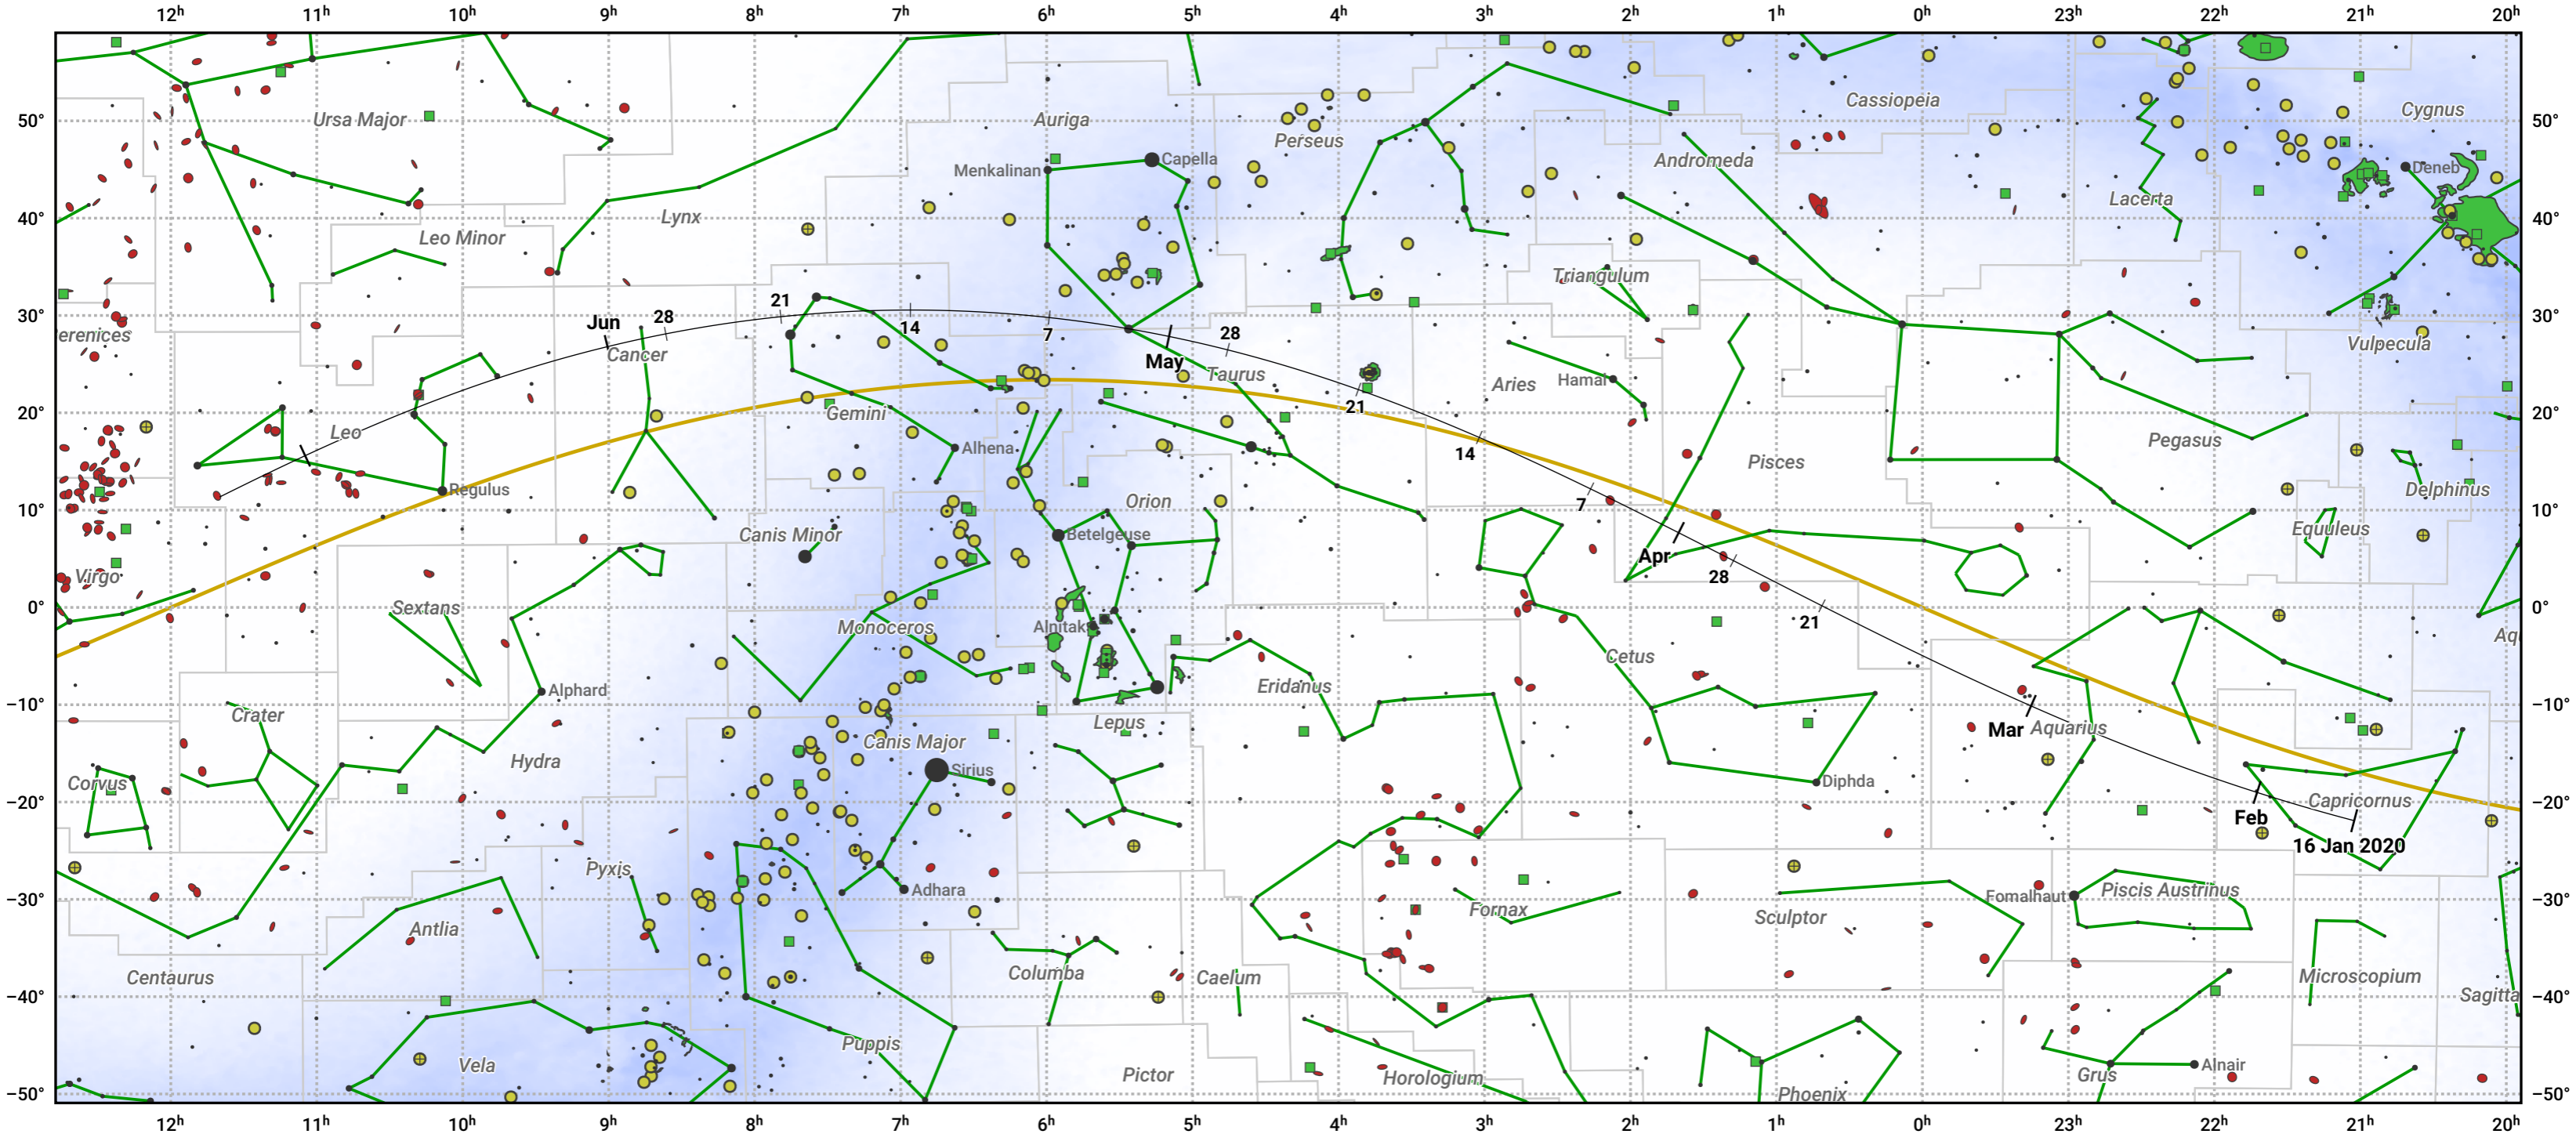

The path of 210P/Christensen starting on 16 Jan 2020

© Dominic Ford 2011–2024. Date markers placed at midnight UTC. Downloaded from <https://in-the-sky.org>

Magnitude scale: 5.0 4.0 3.0 2.0 1.0 0.0 -1.0 -2.0

Ecliptic Plane

Galaxy Bright nebula Open cluster Globular cluster

Date	Mag
2020 Feb 15	14.9
2020 Mar 1	14.2
2020 Mar 7	13.8
2020 Mar 24	12.8
2020 May 1	12.3
2020 Jun 4	13.8
2020 Jun 25	14.8
2020 Jul 1	15.1