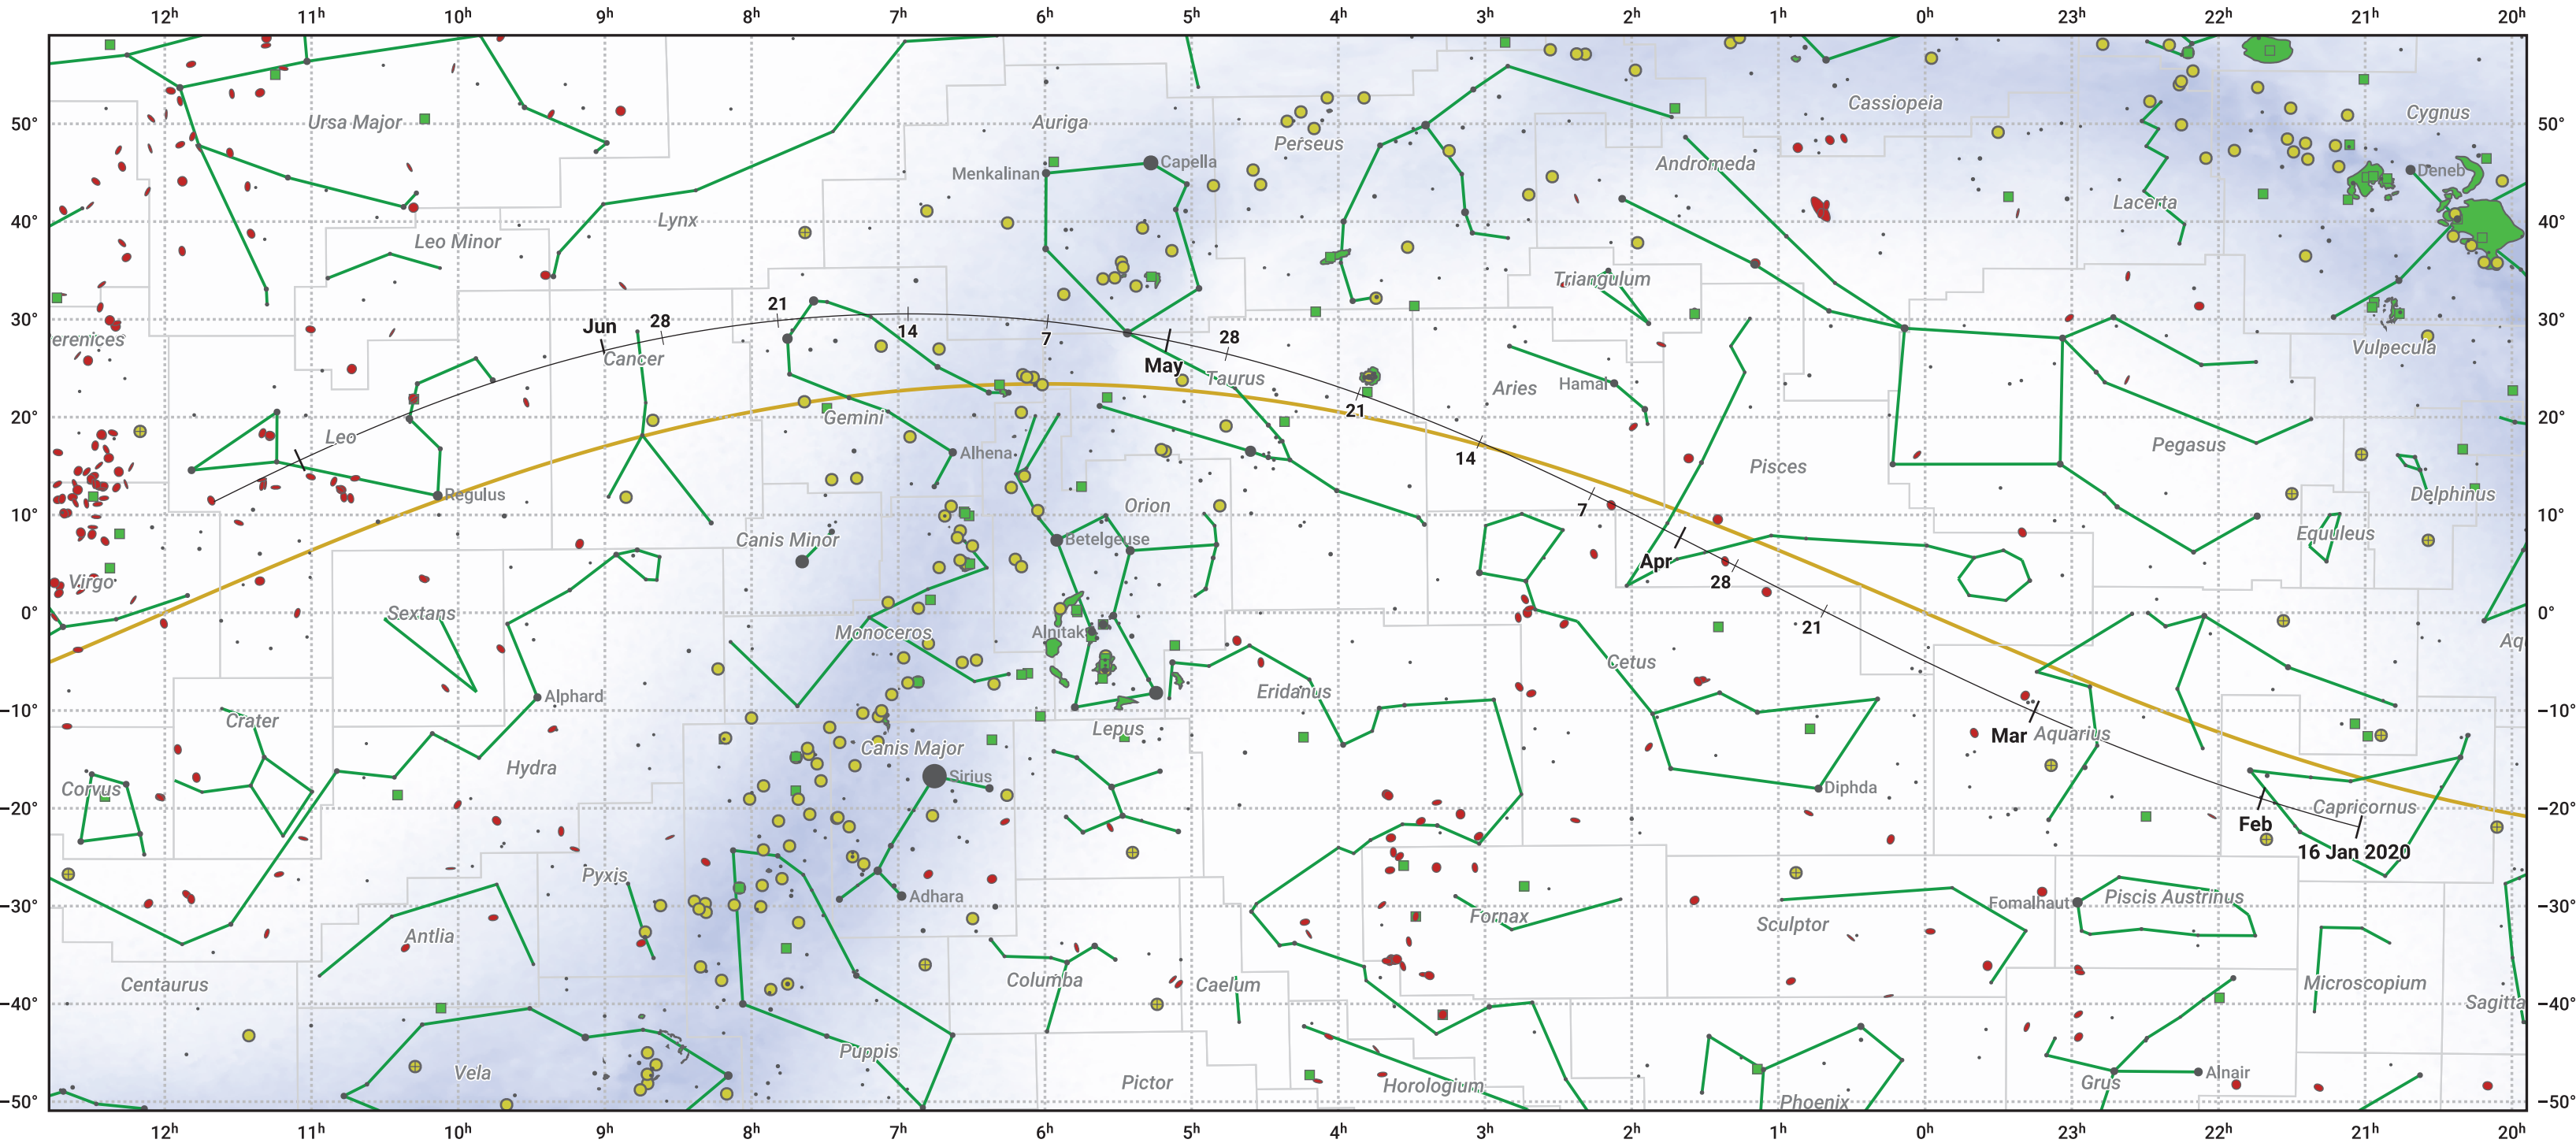

The path of 210P/Christensen starting on 16 Jan 2020

© Dominic Ford 2011–2024. Date markers placed at midnight UTC. Downloaded from <https://in-the-sky.org>

Magnitude scale: 5.0 4.0 3.0 2.0 1.0 0.0 -1.0 -2.0

Ecliptic Plane

- Galaxy
- Bright nebula
- Open cluster
- Globular cluster

Date	Mag
2020 Feb 15	14.9
2020 Mar 1	14.2
2020 Mar 7	13.8
2020 Mar 24	12.8
2020 May 1	12.3
2020 Jun 4	13.8
2020 Jun 25	14.8
2020 Jul 1	15.1