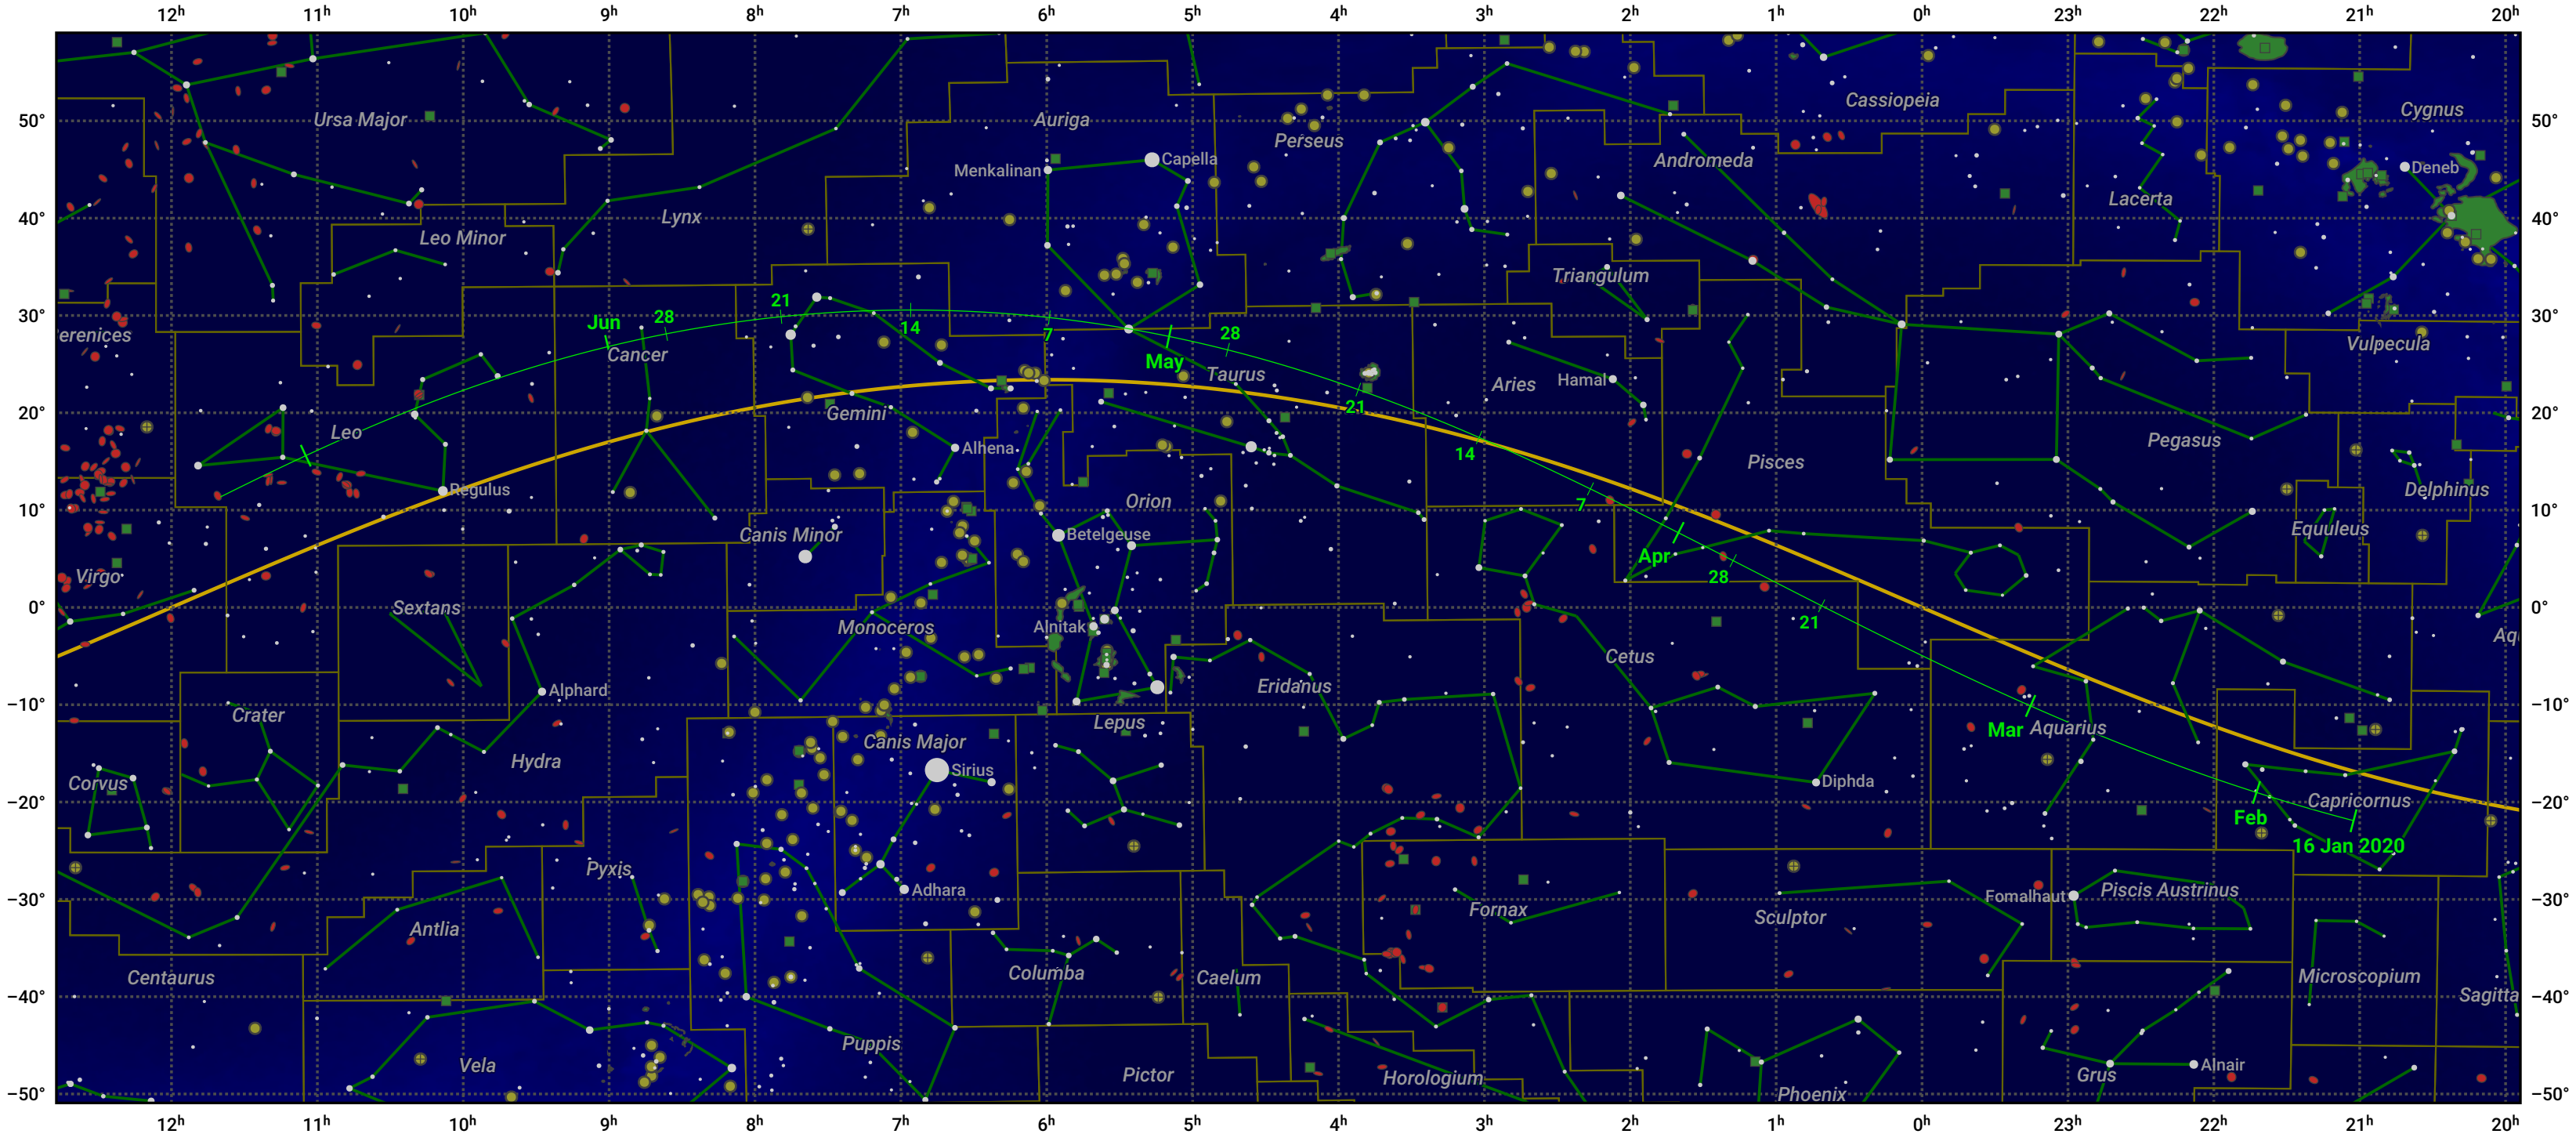

The path of 210P/Christensen starting on 16 Jan 2020

© Dominic Ford 2011–2024. Date markers placed at midnight UTC. Downloaded from <https://in-the-sky.org>

Magnitude scale: -5.0 -4.0 -3.0 -2.0 -1.0 -2.0

Ecliptic Plane

- Galaxy
- Bright nebula
- Open cluster
- Globular cluster

Date	Mag
2020 Feb 15	14.9
2020 Mar 1	14.2
2020 Mar 7	13.8
2020 Mar 24	12.8
2020 May 1	12.3
2020 Jun 4	13.8
2020 Jun 25	14.8
2020 Jul 1	15.1