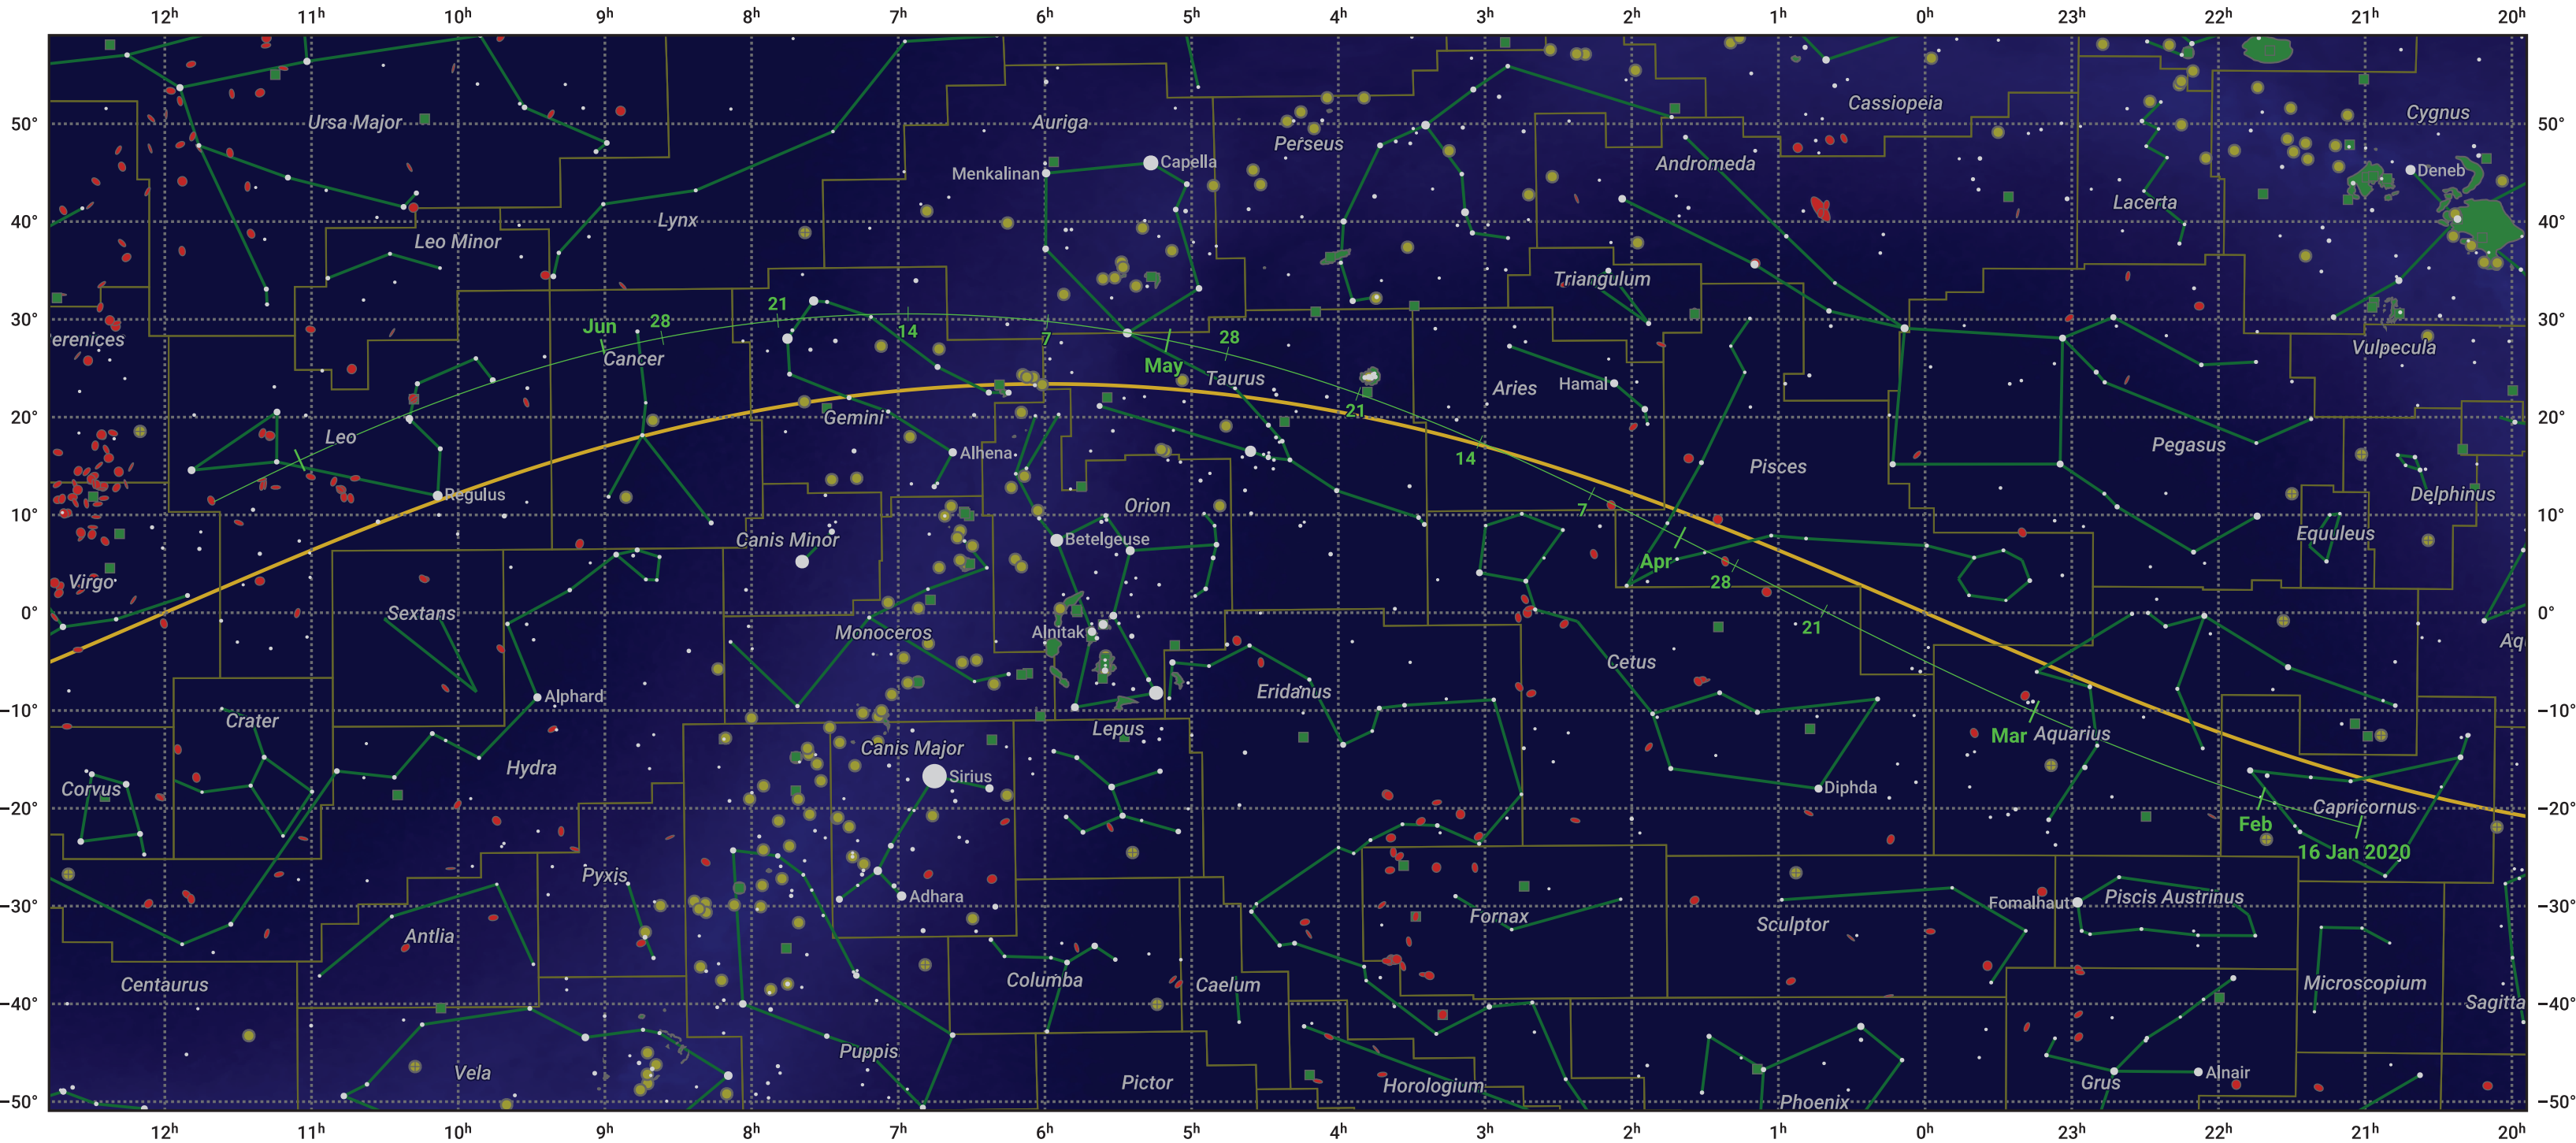

# The path of 210P/Christensen starting on 16 Jan 2020

© Dominic Ford 2011–2024. Date markers placed at midnight UTC. Downloaded from <https://in-the-sky.org>

Magnitude scale:  5.0  4.0  3.0  2.0  1.0  0.0  -1.0  -2.0

Ecliptic Plane

Galaxy  Bright nebula  Open cluster  Globular cluster

Date	Mag
2020 Feb 15	14.9
2020 Mar 1	14.2
2020 Mar 7	13.8
2020 Mar 24	12.8
2020 May 1	12.3
2020 Jun 4	13.8
2020 Jun 25	14.8
2020 Jul 1	15.1