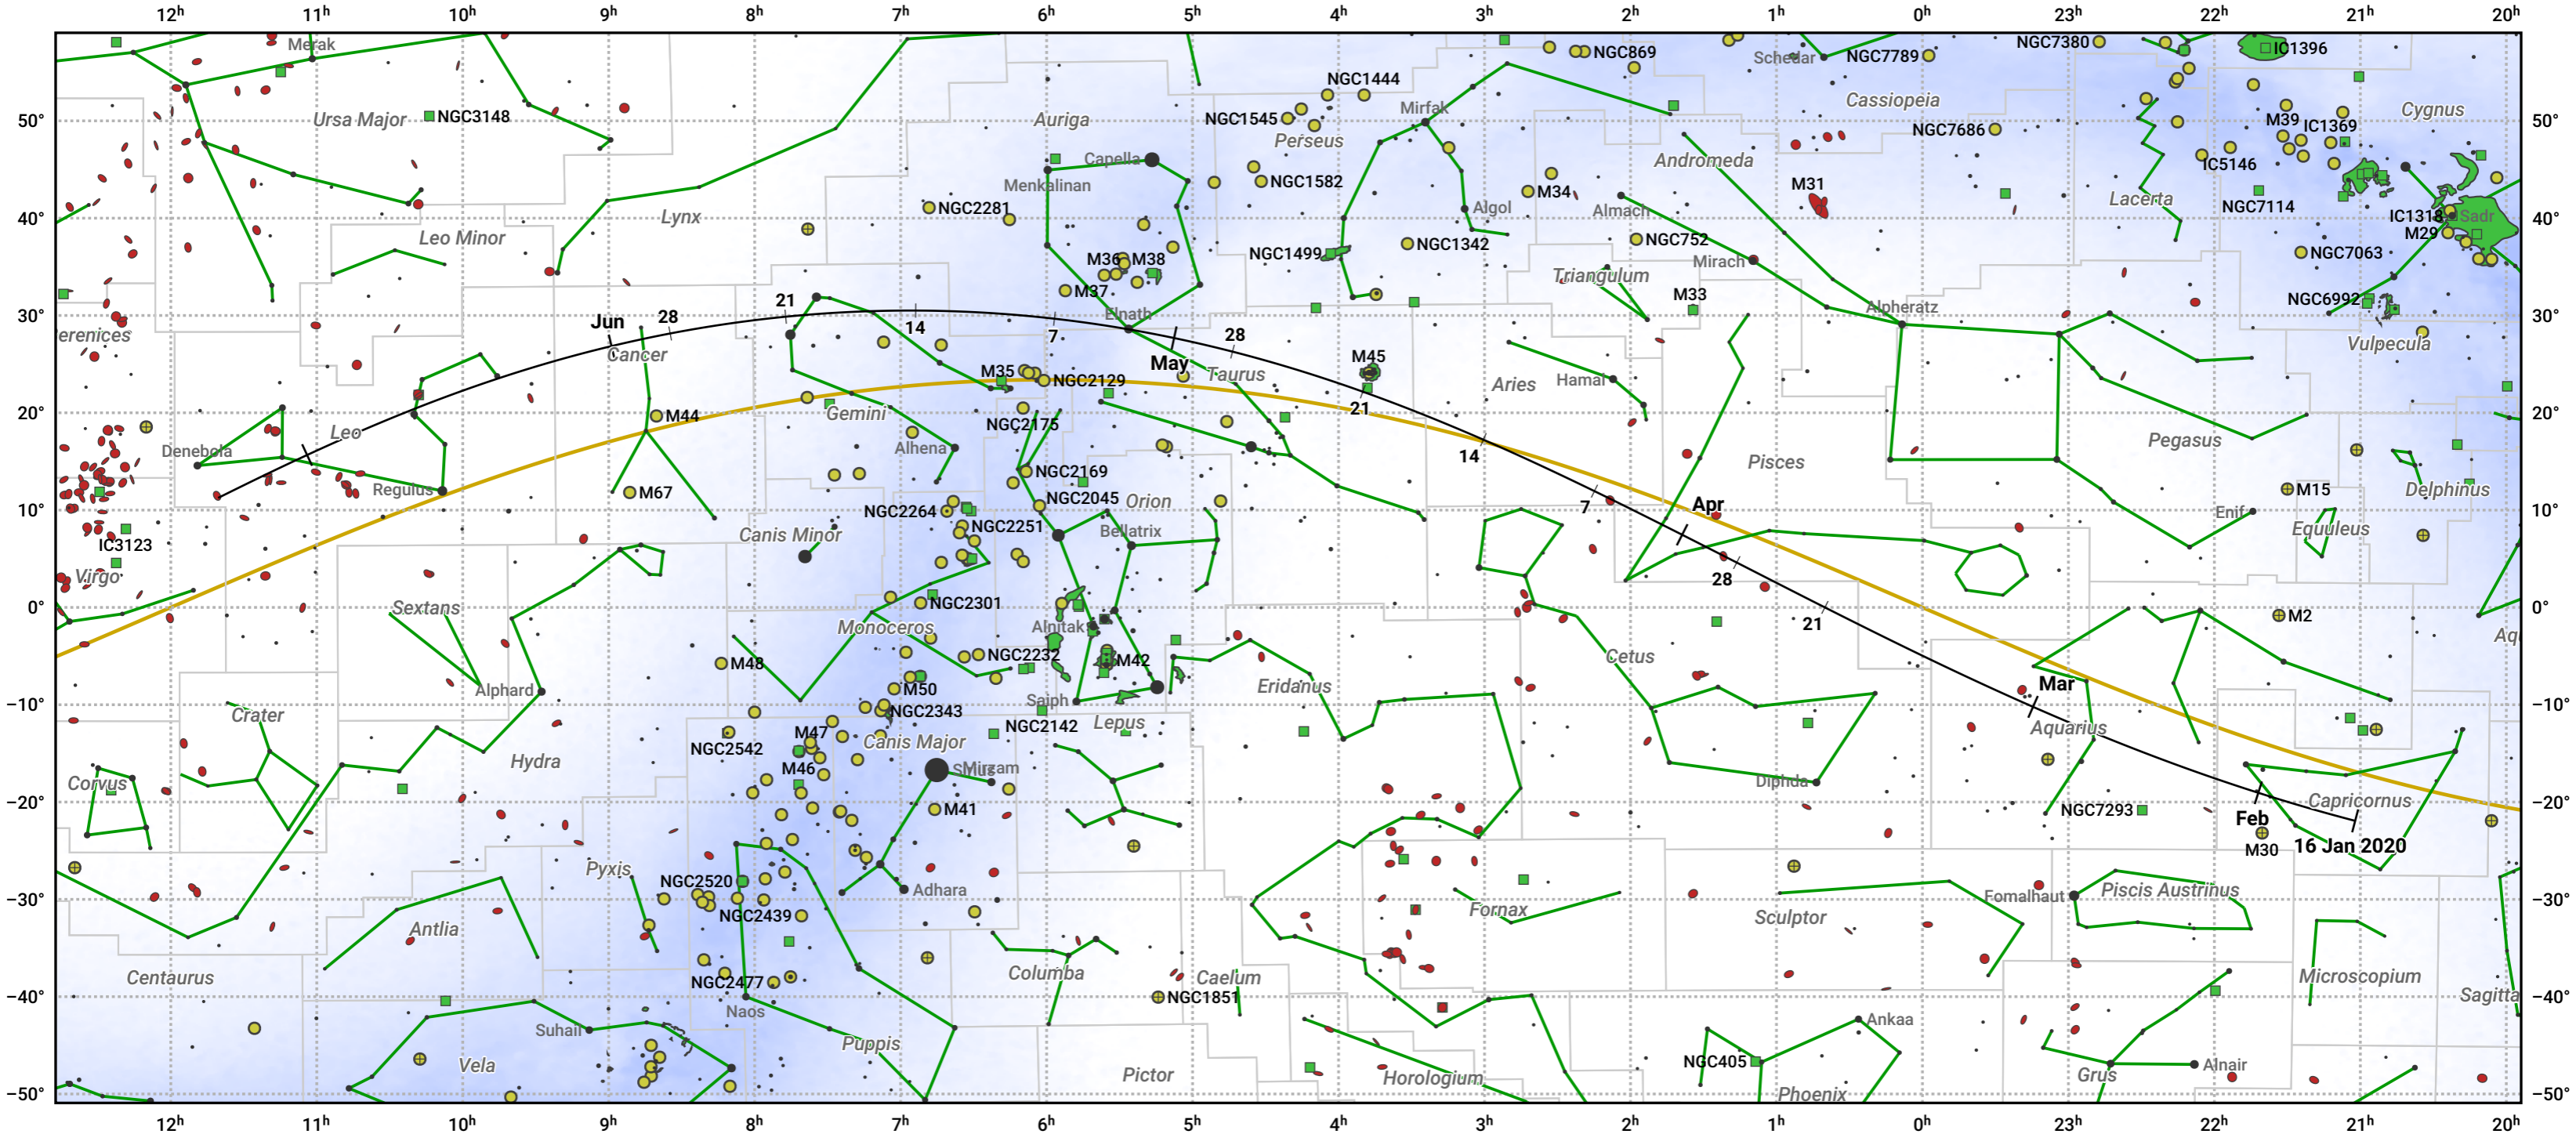

The path of 210P/Christensen starting on 16 Jan 2020

© Dominic Ford 2011–2024. Date markers placed at midnight UTC. Downloaded from <https://in-the-sky.org>

Magnitude scale: -5.0 -4.0 -3.0 -2.0 -1.0 0.0 -1.0 -2.0

Ecliptic Plane

Galaxy Bright nebula Open cluster Globular cluster

Date	Mag
2020 Feb 15	14.9
2020 Mar 1	14.2
2020 Mar 7	13.9
2020 Mar 24	12.8
2020 May 1	12.3
2020 Jun 5	13.9
2020 Jun 26	14.9
2020 Jul 1	15.1