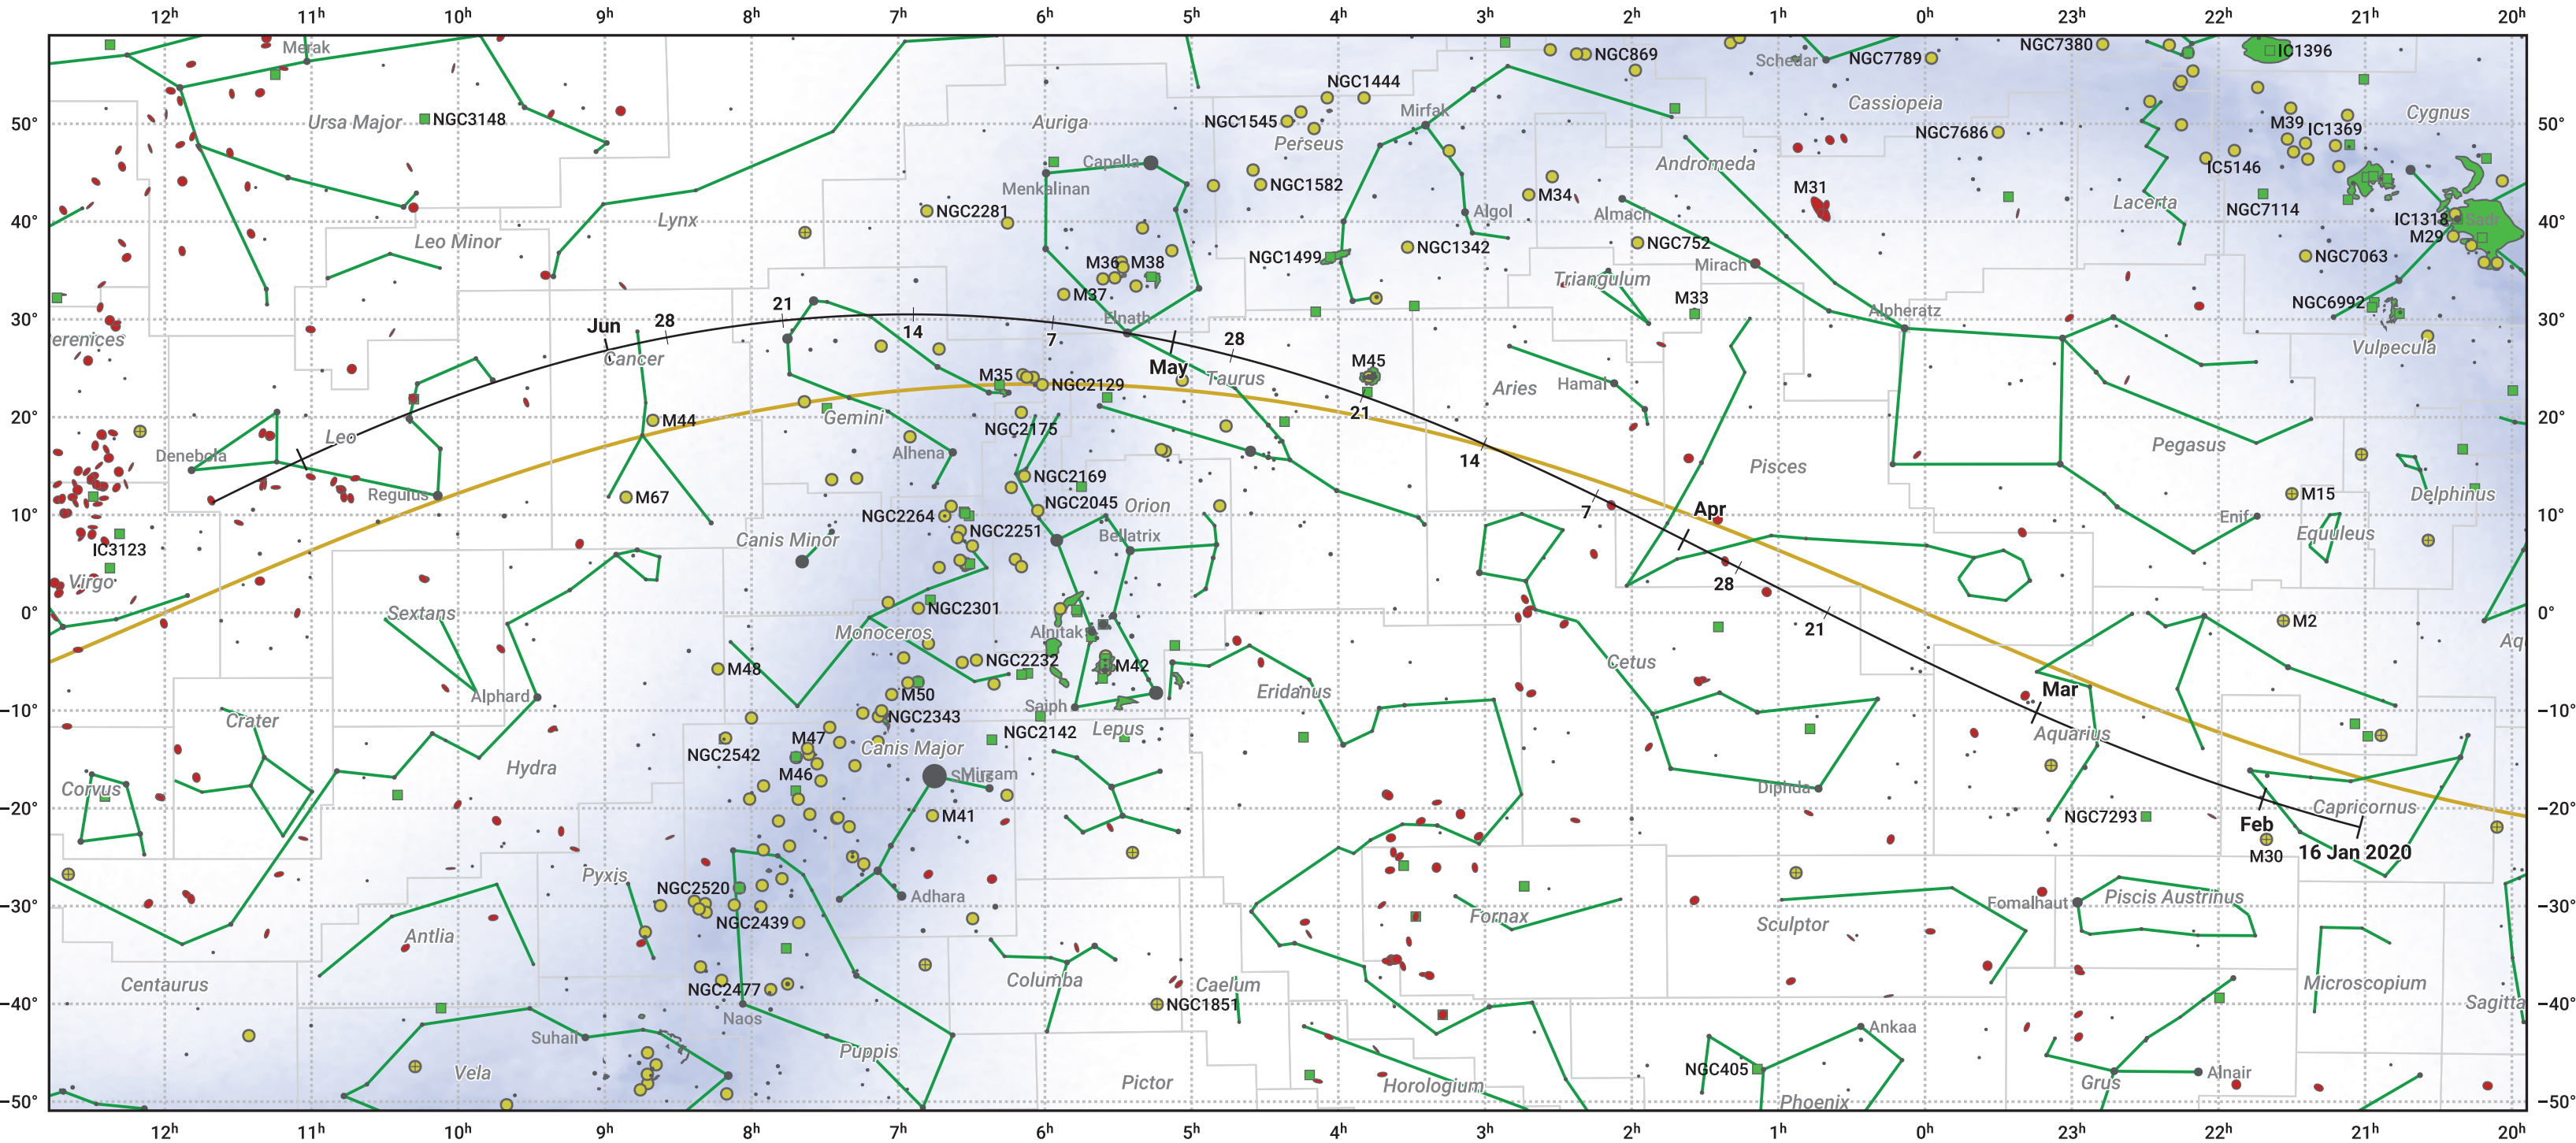

The path of 210P/Christensen starting on 16 Jan 2020

© Dominic Ford 2011–2024. Date markers placed at midnight UTC. Downloaded from <https://in-the-sky.org>

Magnitude scale: 5.0 4.0 3.0 2.0 1.0 0.0 -1.0 -2.0

Ecliptic Plane

- Galaxy
- Bright nebula
- Open cluster
- Globular cluster

Date	Mag
2020 Feb 15	14.9
2020 Mar 1	14.2
2020 Mar 7	13.9
2020 Mar 24	12.8
2020 May 1	12.3
2020 Jun 5	13.9
2020 Jun 26	14.9
2020 Jul 1	15.1