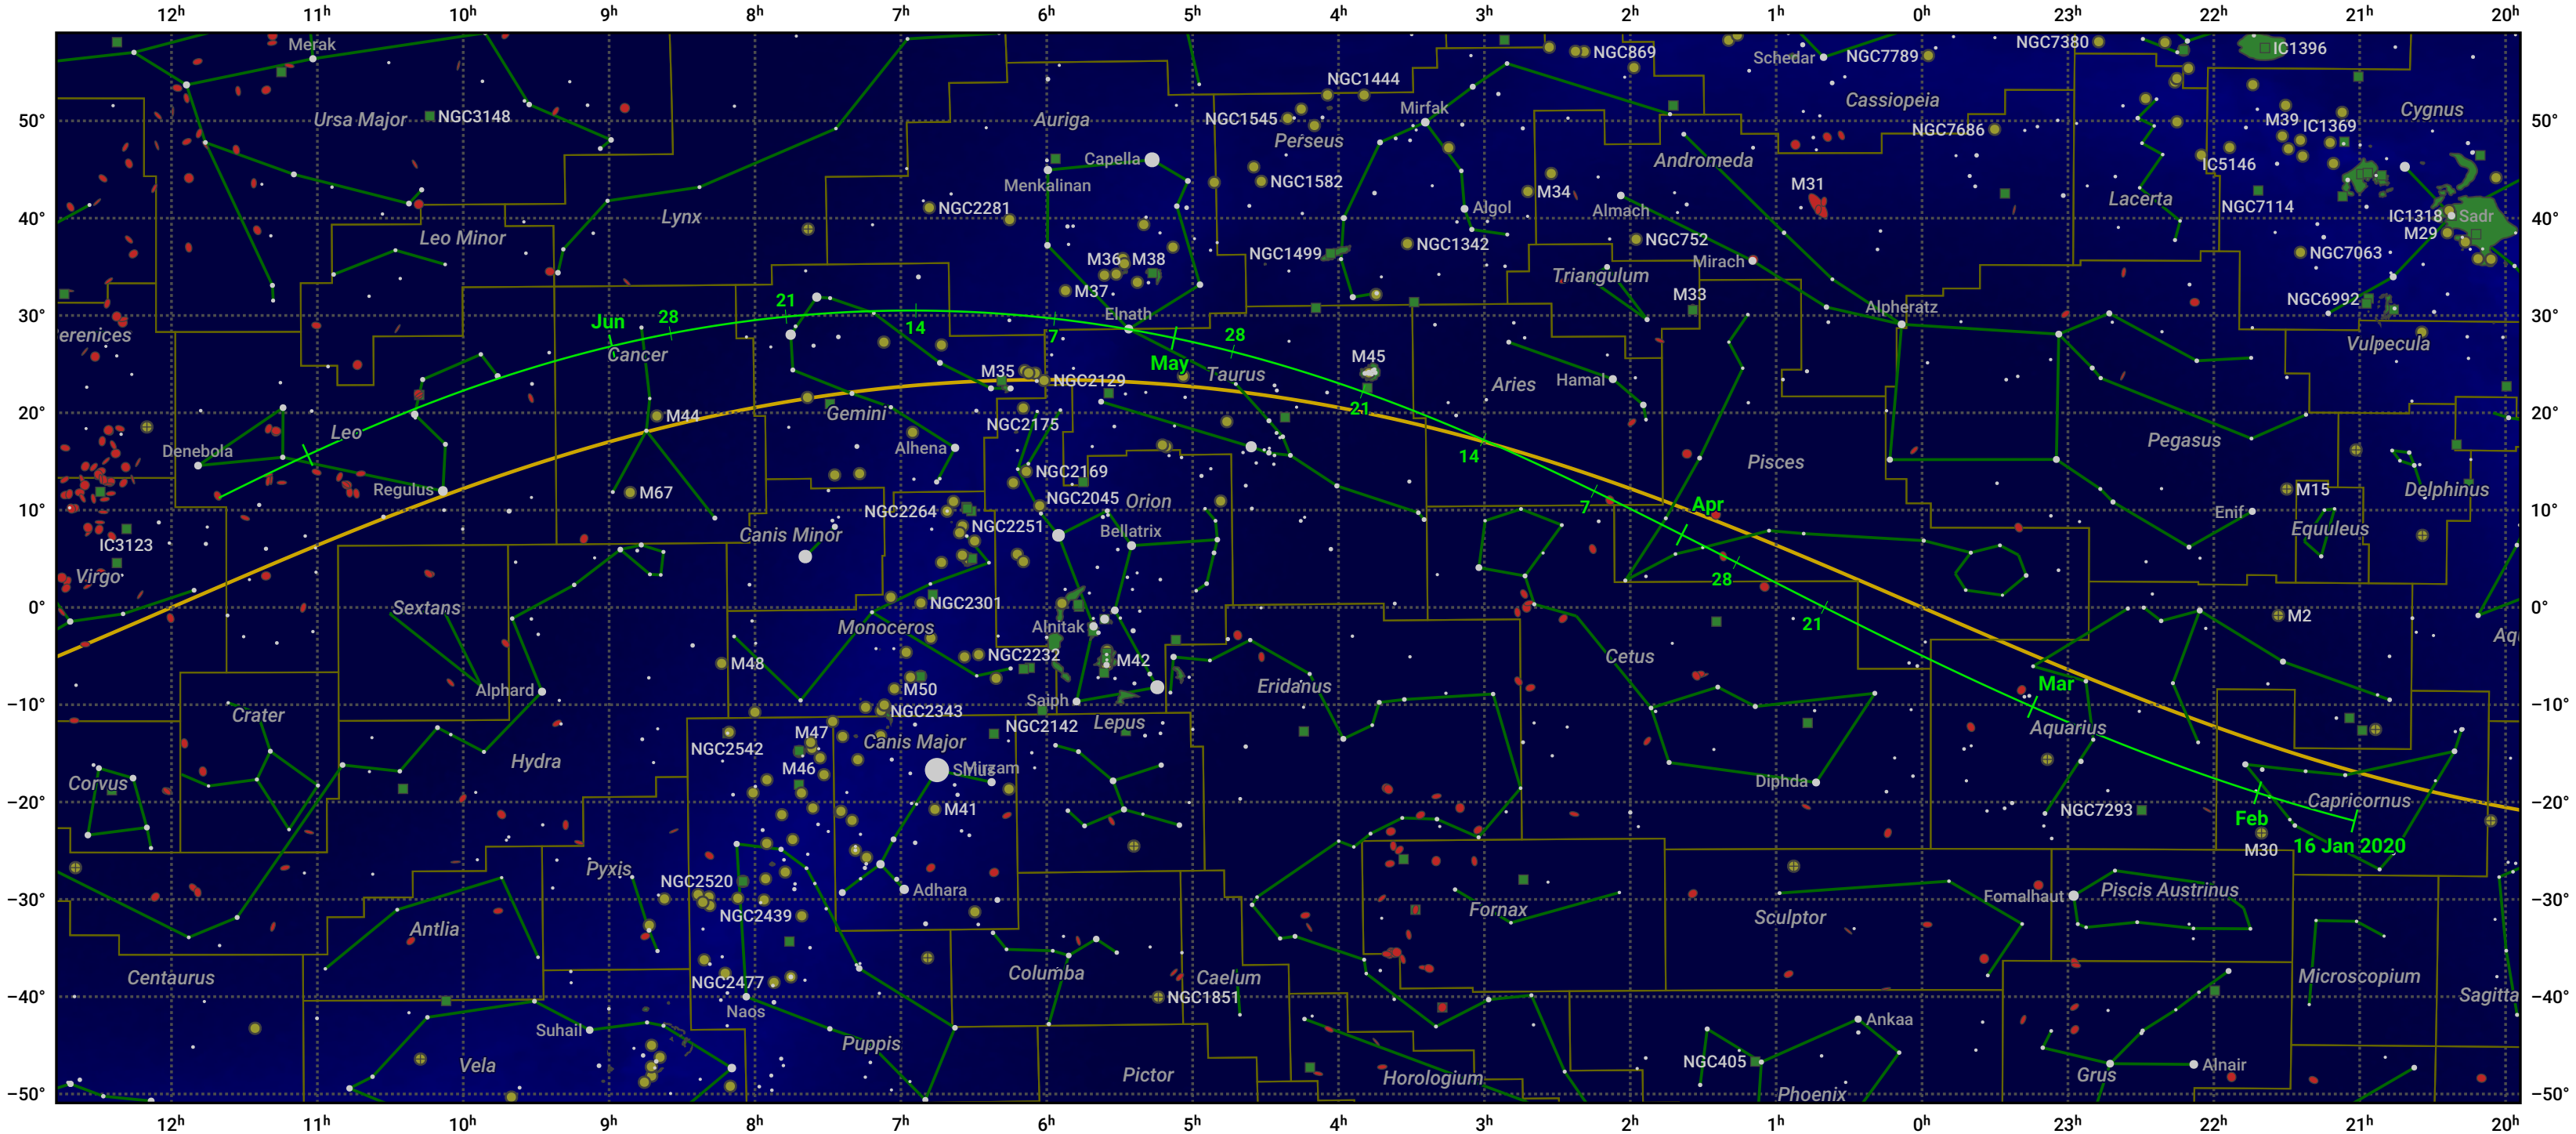

The path of 210P/Christensen starting on 16 Jan 2020

© Dominic Ford 2011–2024. Date markers placed at midnight UTC. Downloaded from <https://in-the-sky.org>

Magnitude scale: -5.0 -4.0 -3.0 -2.0 0.0 -1.0 -2.0

Ecliptic Plane

Galaxy Bright nebula Open cluster Globular cluster

Date	Mag
2020 Feb 15	14.9
2020 Mar 1	14.2
2020 Mar 7	13.9
2020 Mar 24	12.8
2020 May 1	12.3
2020 Jun 5	13.9
2020 Jun 26	14.9
2020 Jul 1	15.1