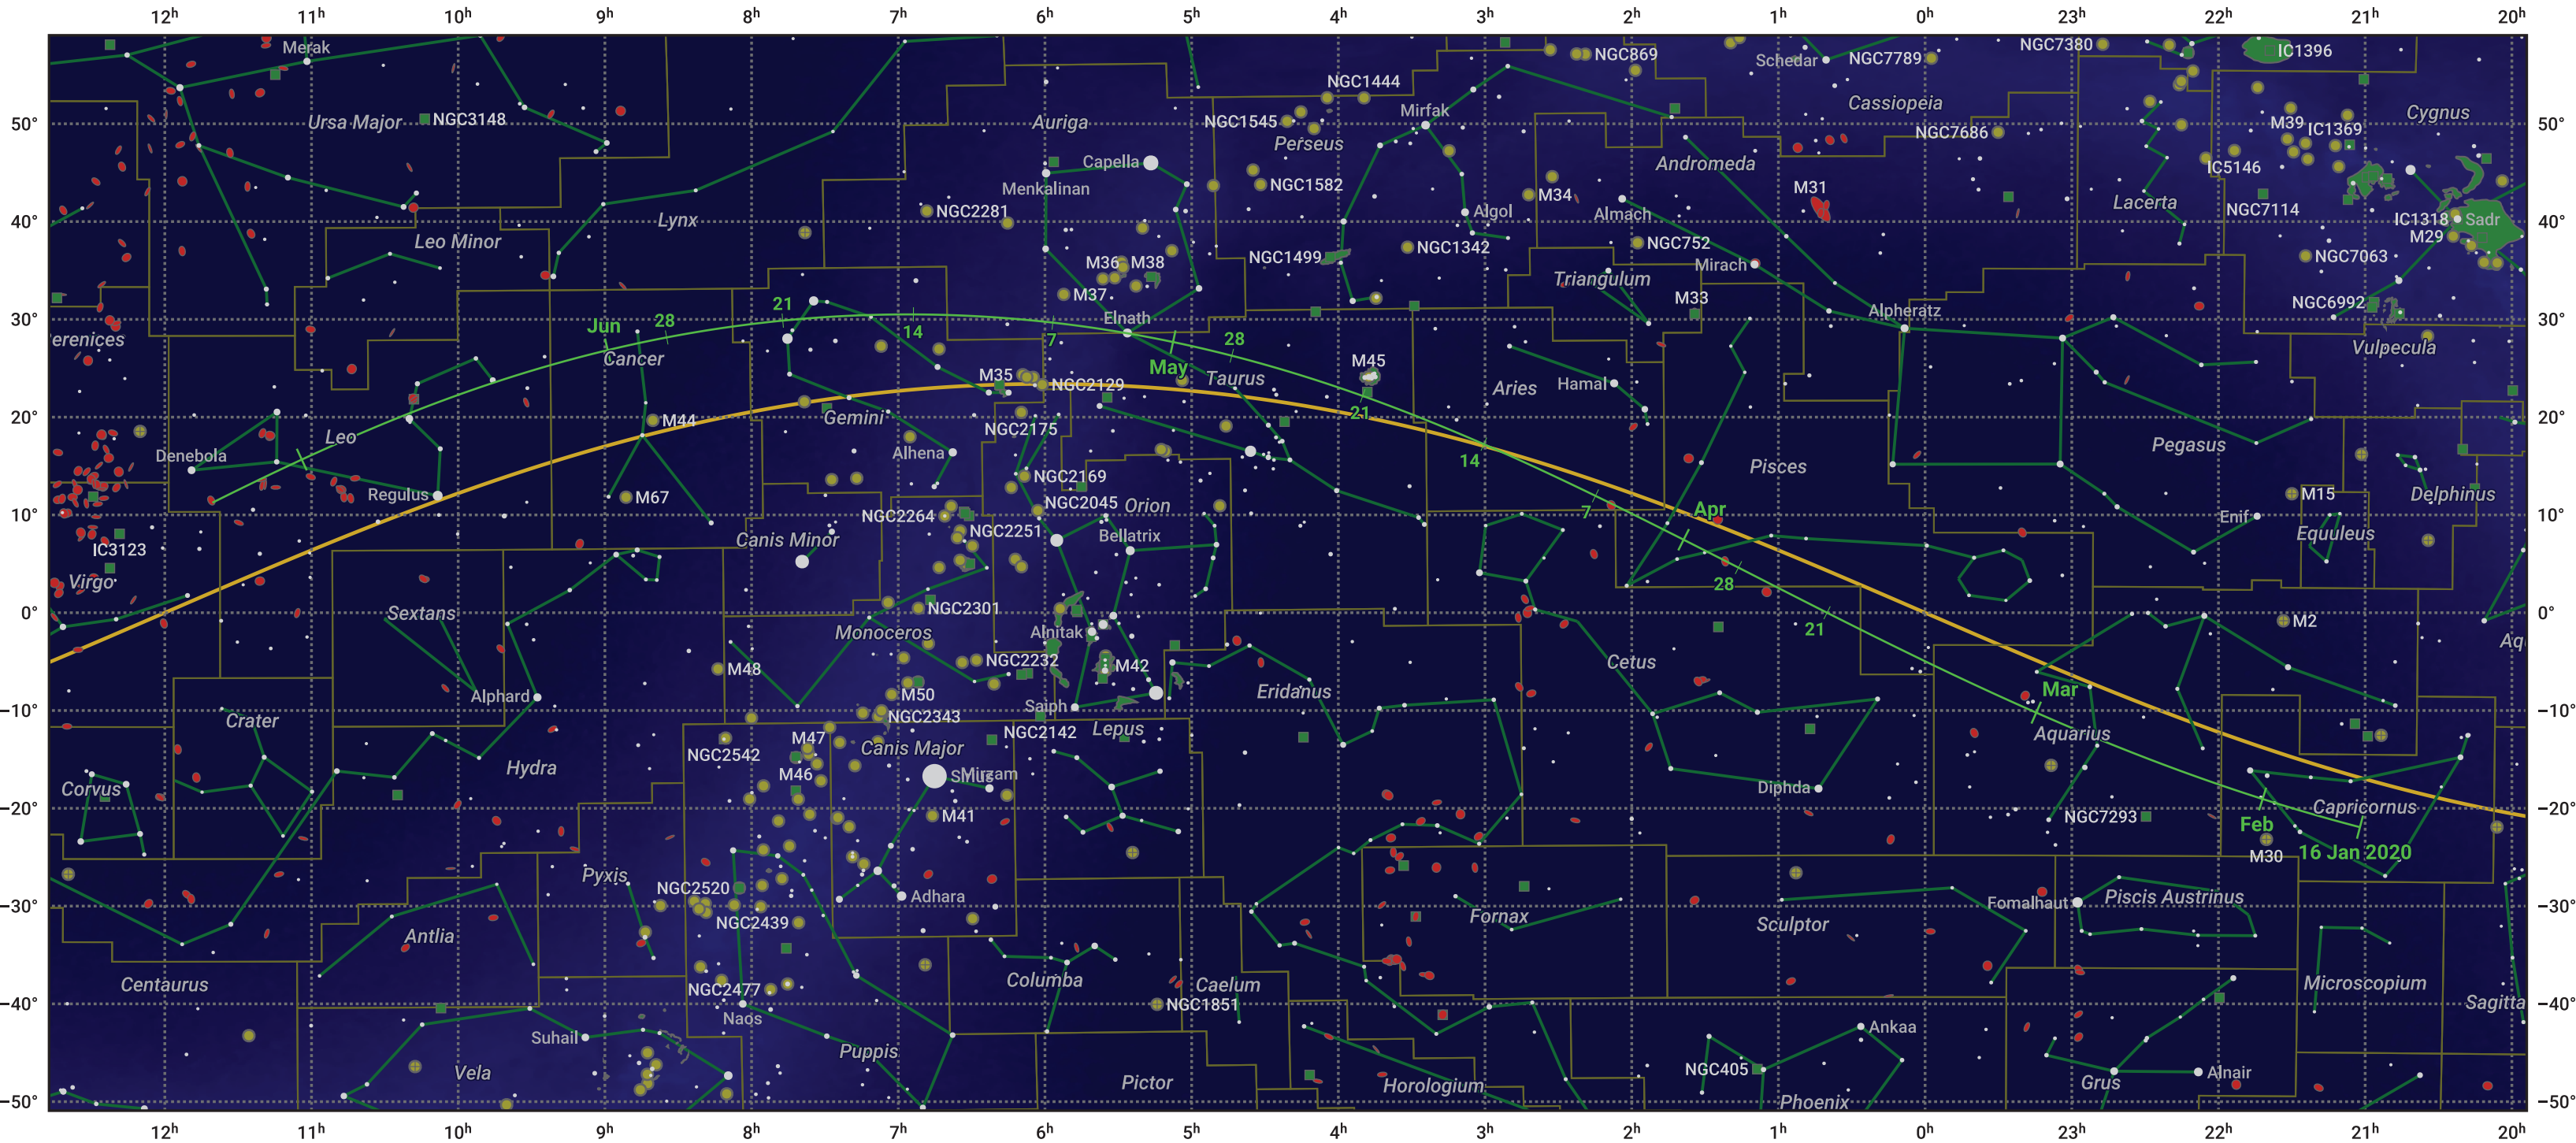

The path of 210P/Christensen starting on 16 Jan 2020

© Dominic Ford 2011–2024. Date markers placed at midnight UTC. Downloaded from <https://in-the-sky.org>

Magnitude scale: 5.0 4.0 3.0 2.0 1.0 0.0 -1.0 -2.0

Ecliptic Plane

Galaxy Bright nebula Open cluster Globular cluster

| Date | Mag |
|-------------|------|
| 2020 Feb 15 | 14.9 |
| 2020 Mar 1 | 14.2 |
| 2020 Mar 7 | 13.9 |
| 2020 Mar 24 | 12.8 |
| 2020 May 1 | 12.3 |
| 2020 Jun 5 | 13.9 |
| 2020 Jun 26 | 14.9 |
| 2020 Jul 1 | 15.1 |